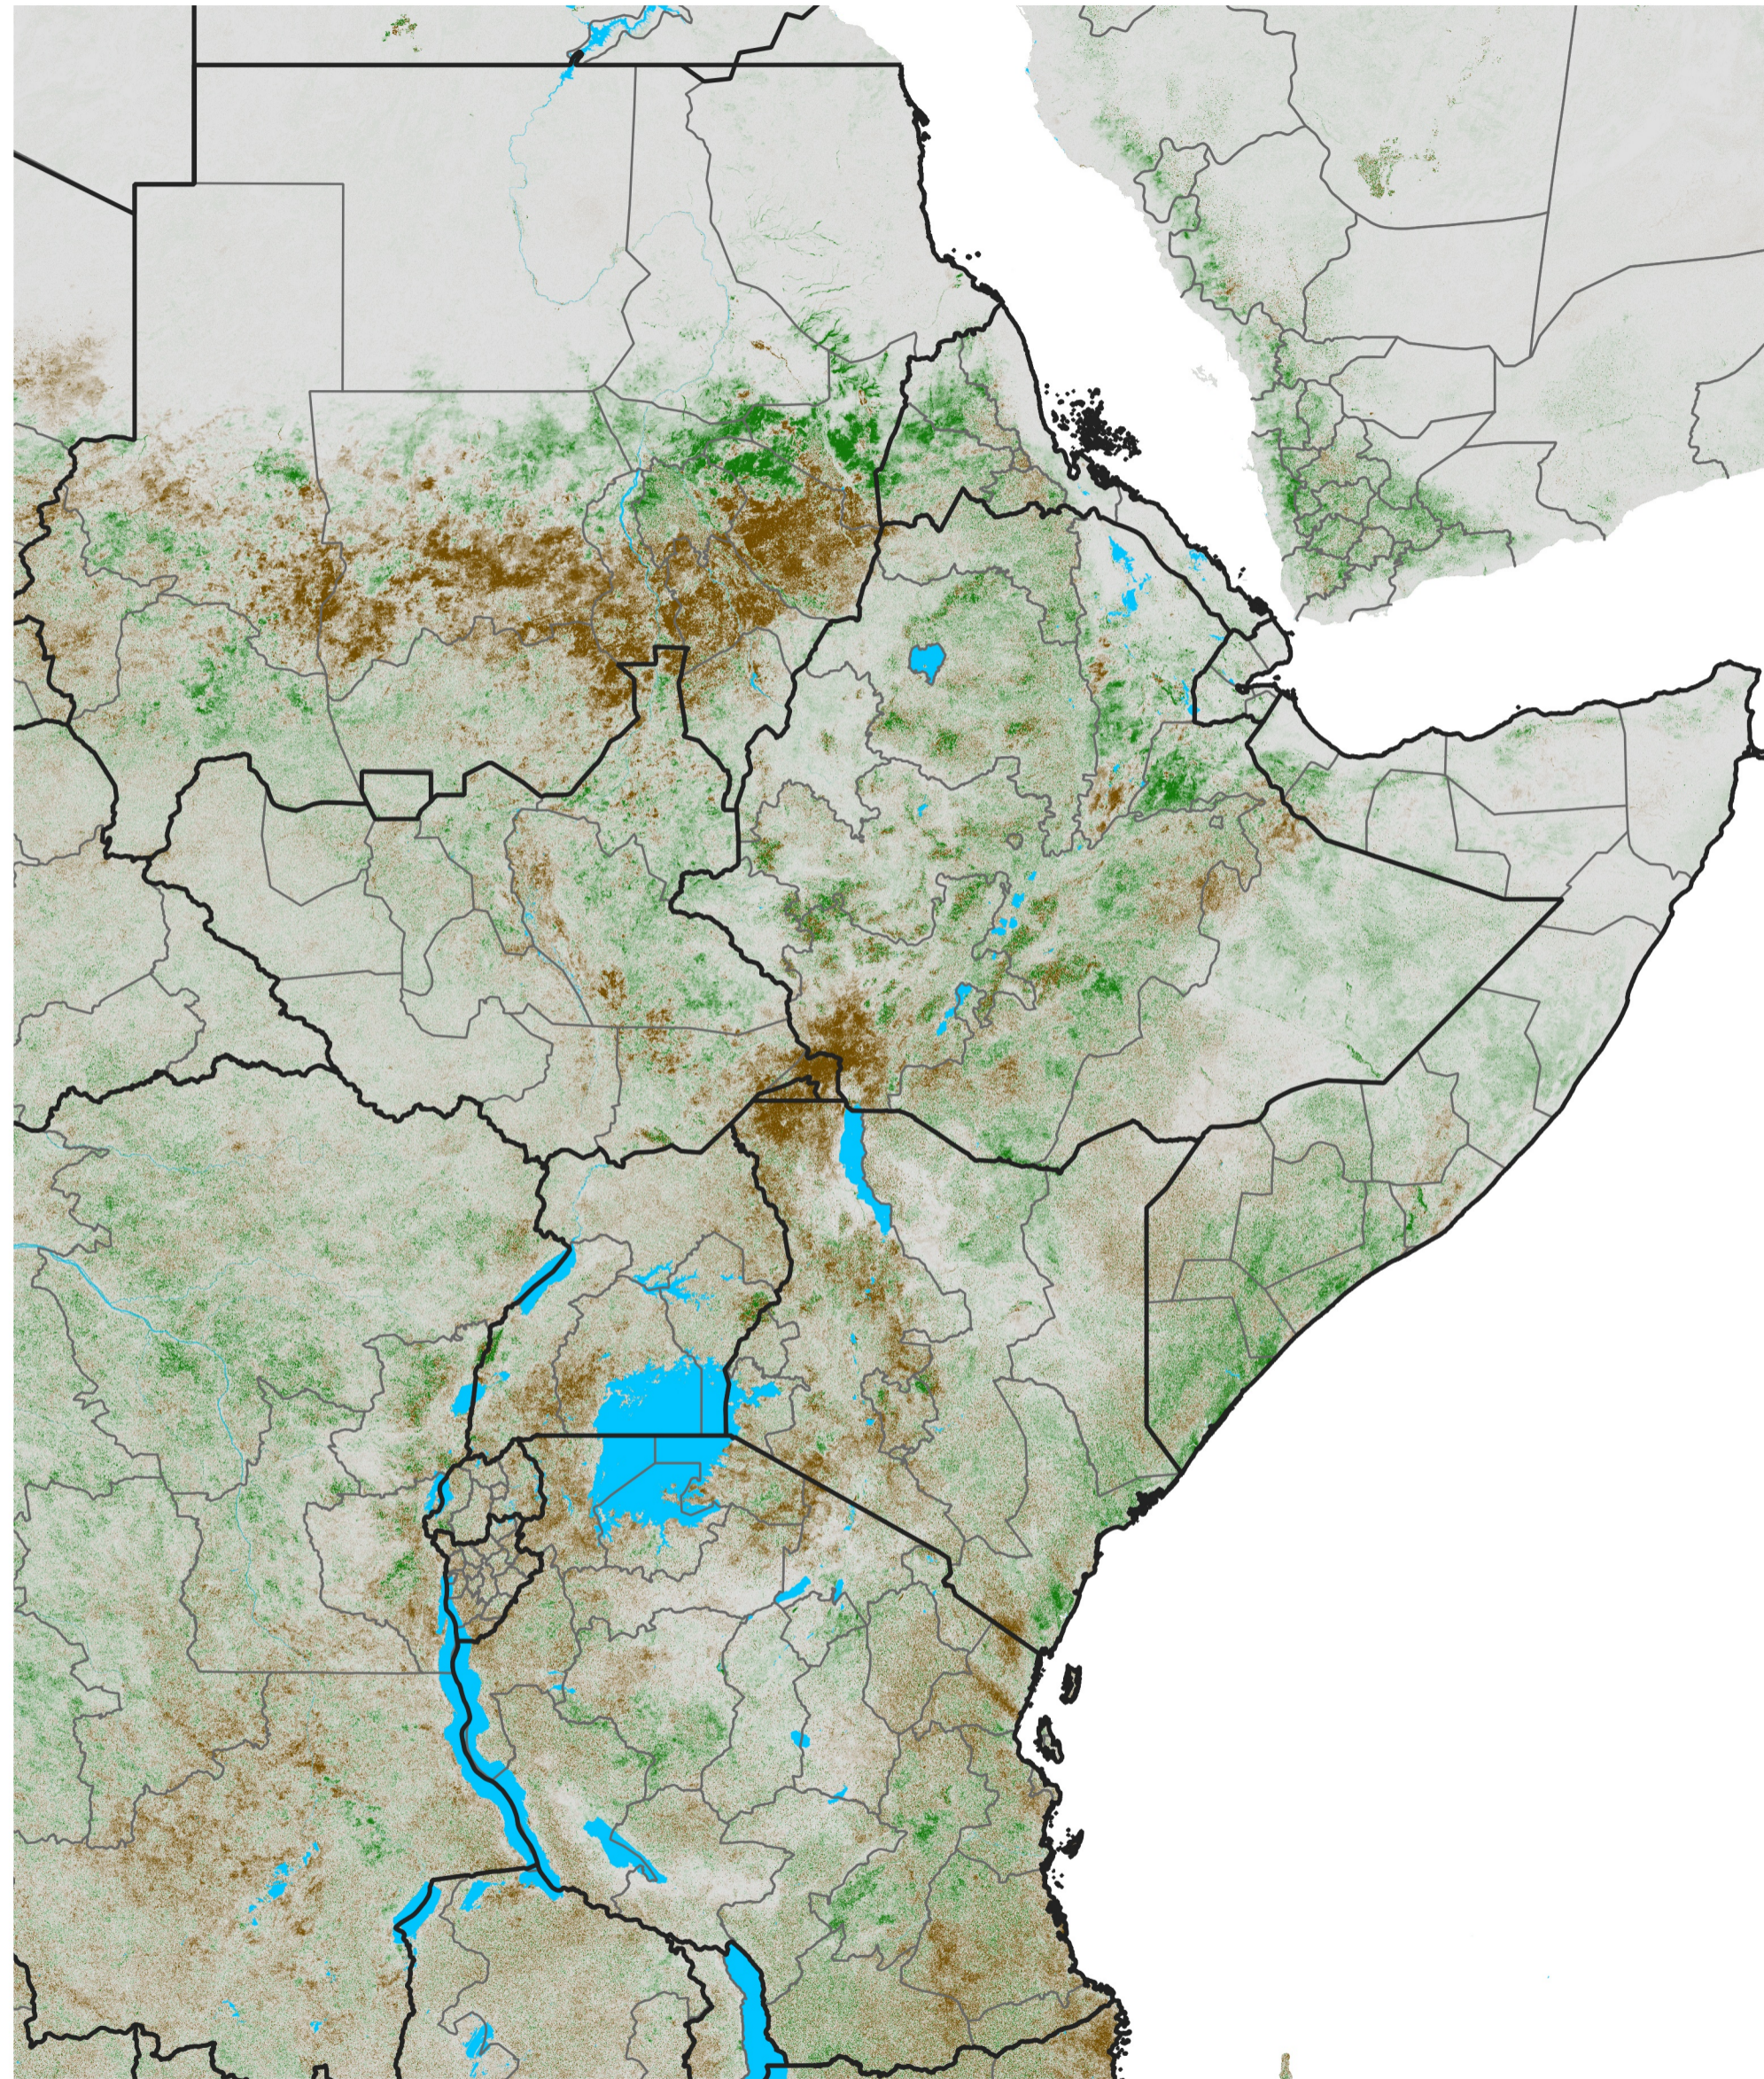

# East Africa NDVI Difference

2013 minus 2012

Period 50 / Sep 01 - 10, 2013

## NDVI Difference

< -0.3   -0.2   -0.1   -0.05   0.05   0.1   0.2   >0.3

Negative

No Difference

Positive