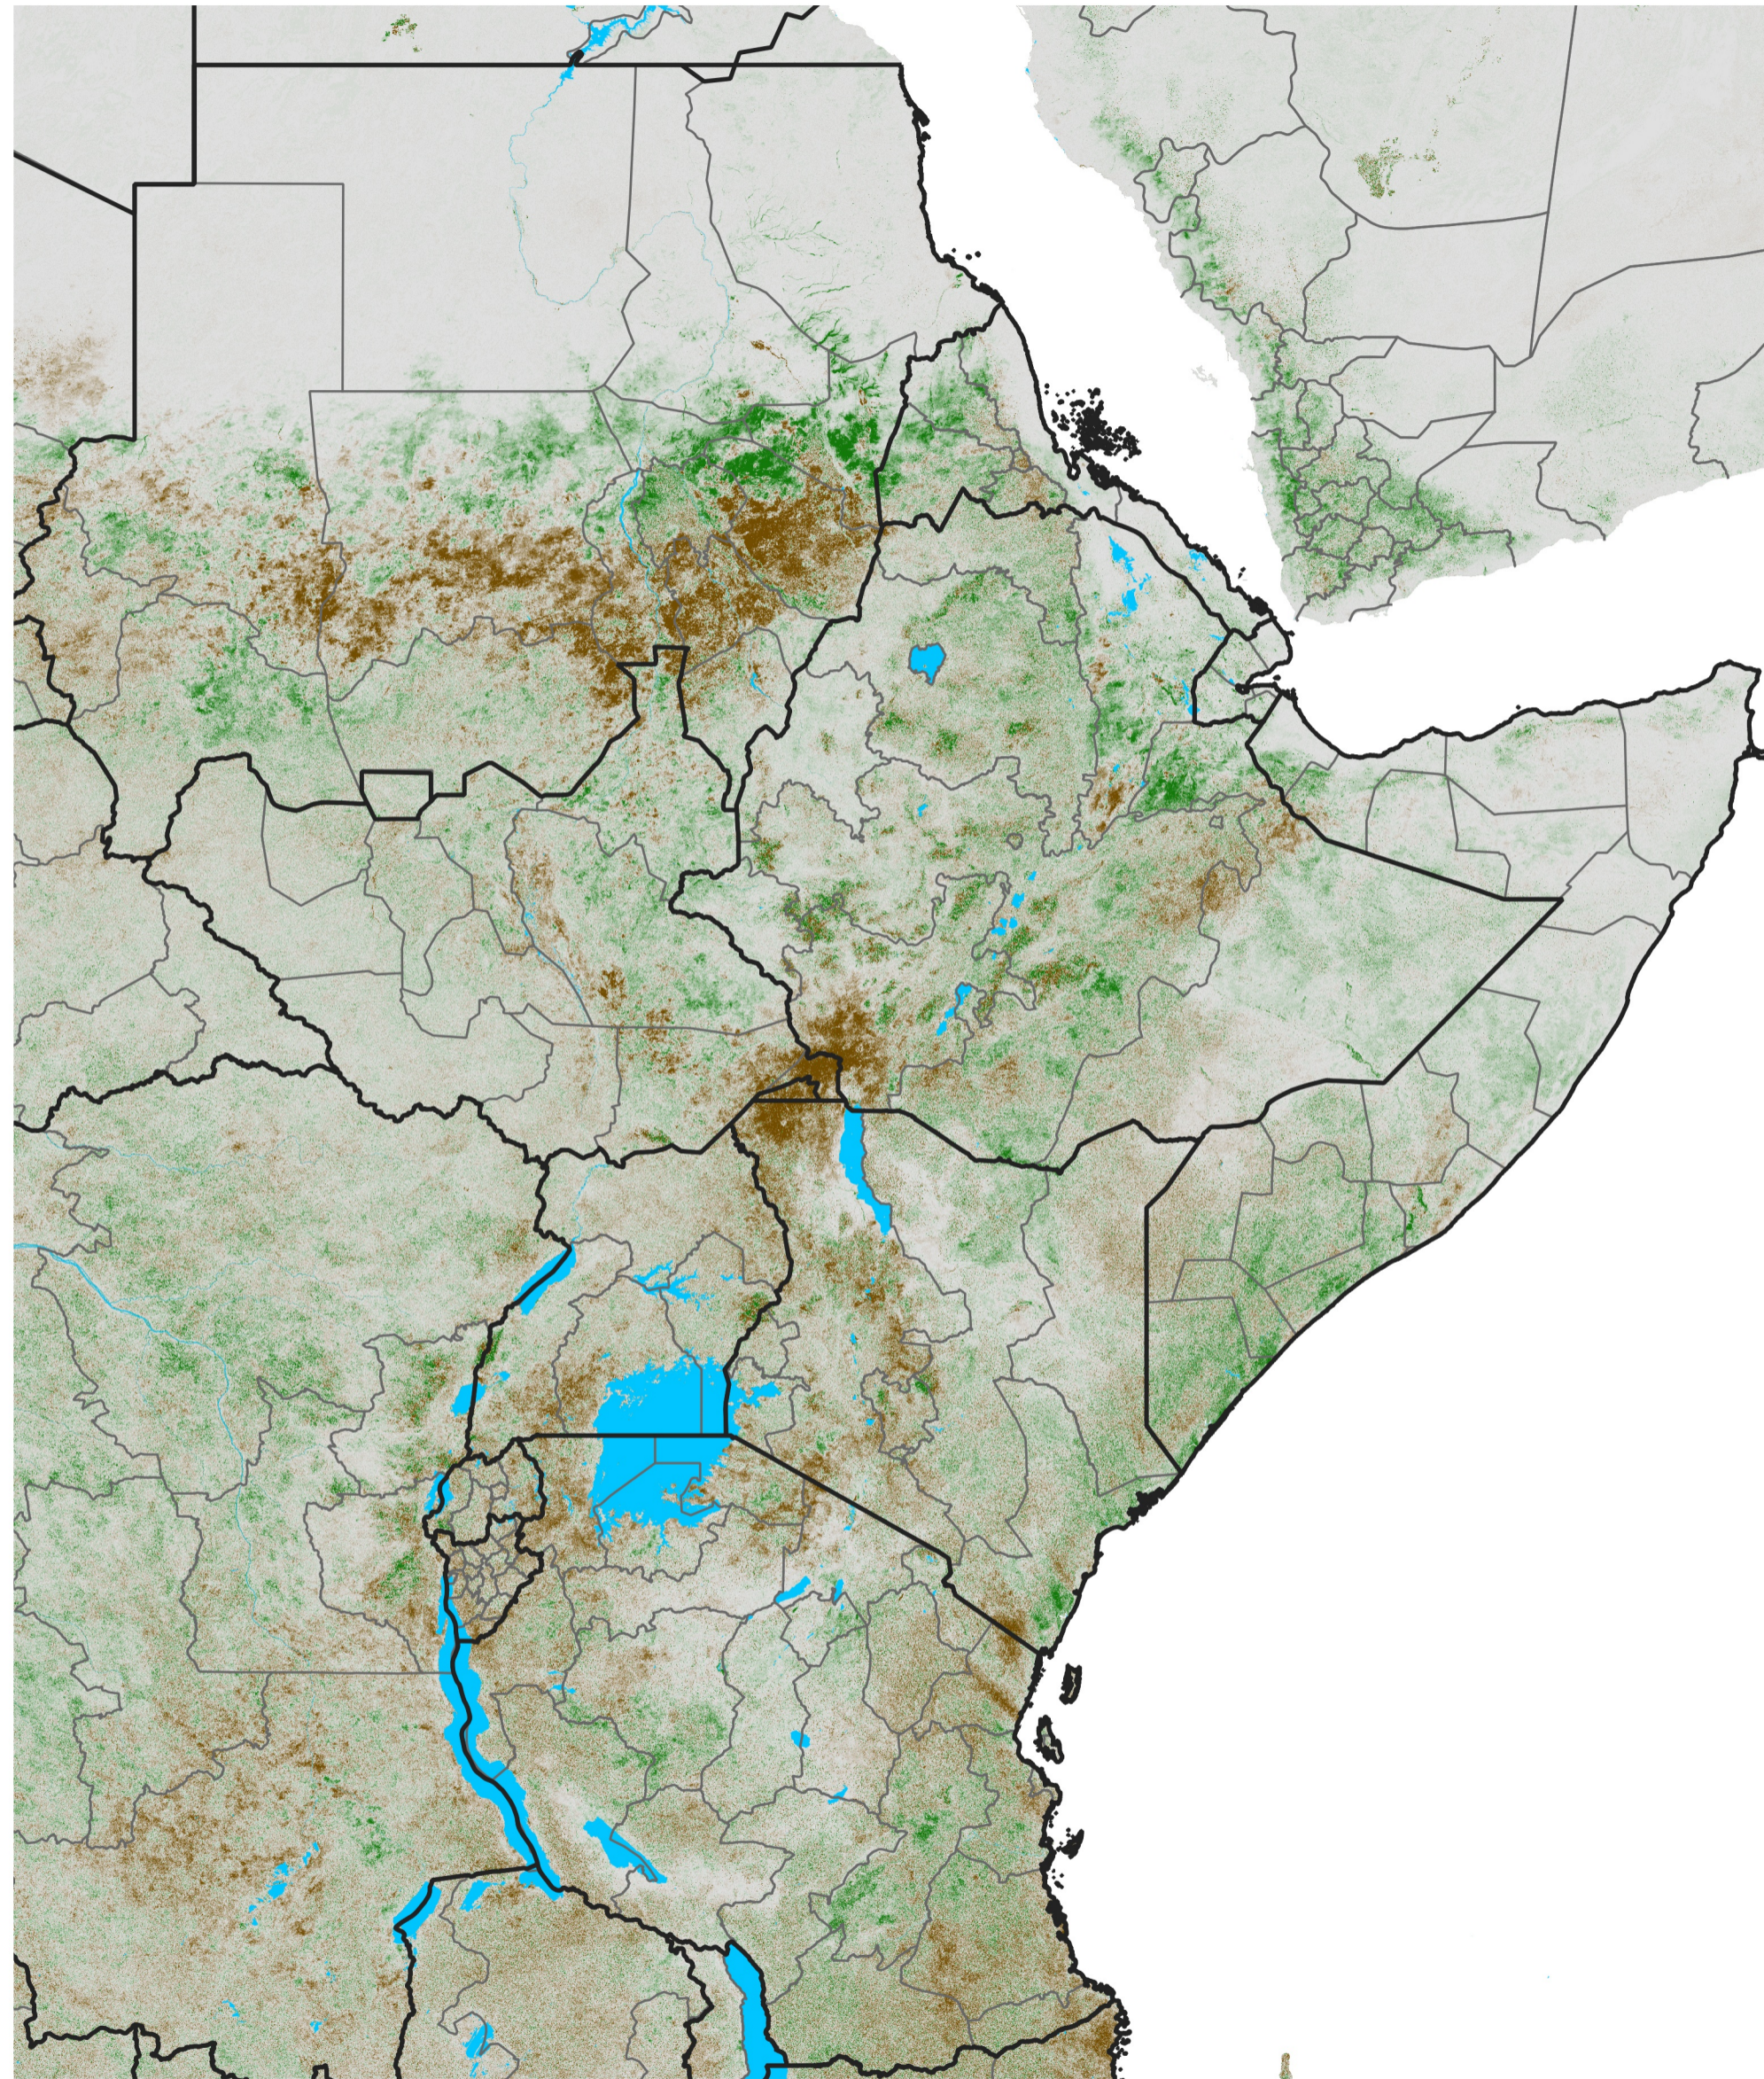

East Africa NDVI Difference

2013 minus 2012

Period 51 / Sep 06 - 15, 2013

NDVI Difference

< -0.3 -0.2 -0.1 -0.05 0.05 0.1 0.2 >0.3

Negative

No Difference

Positive