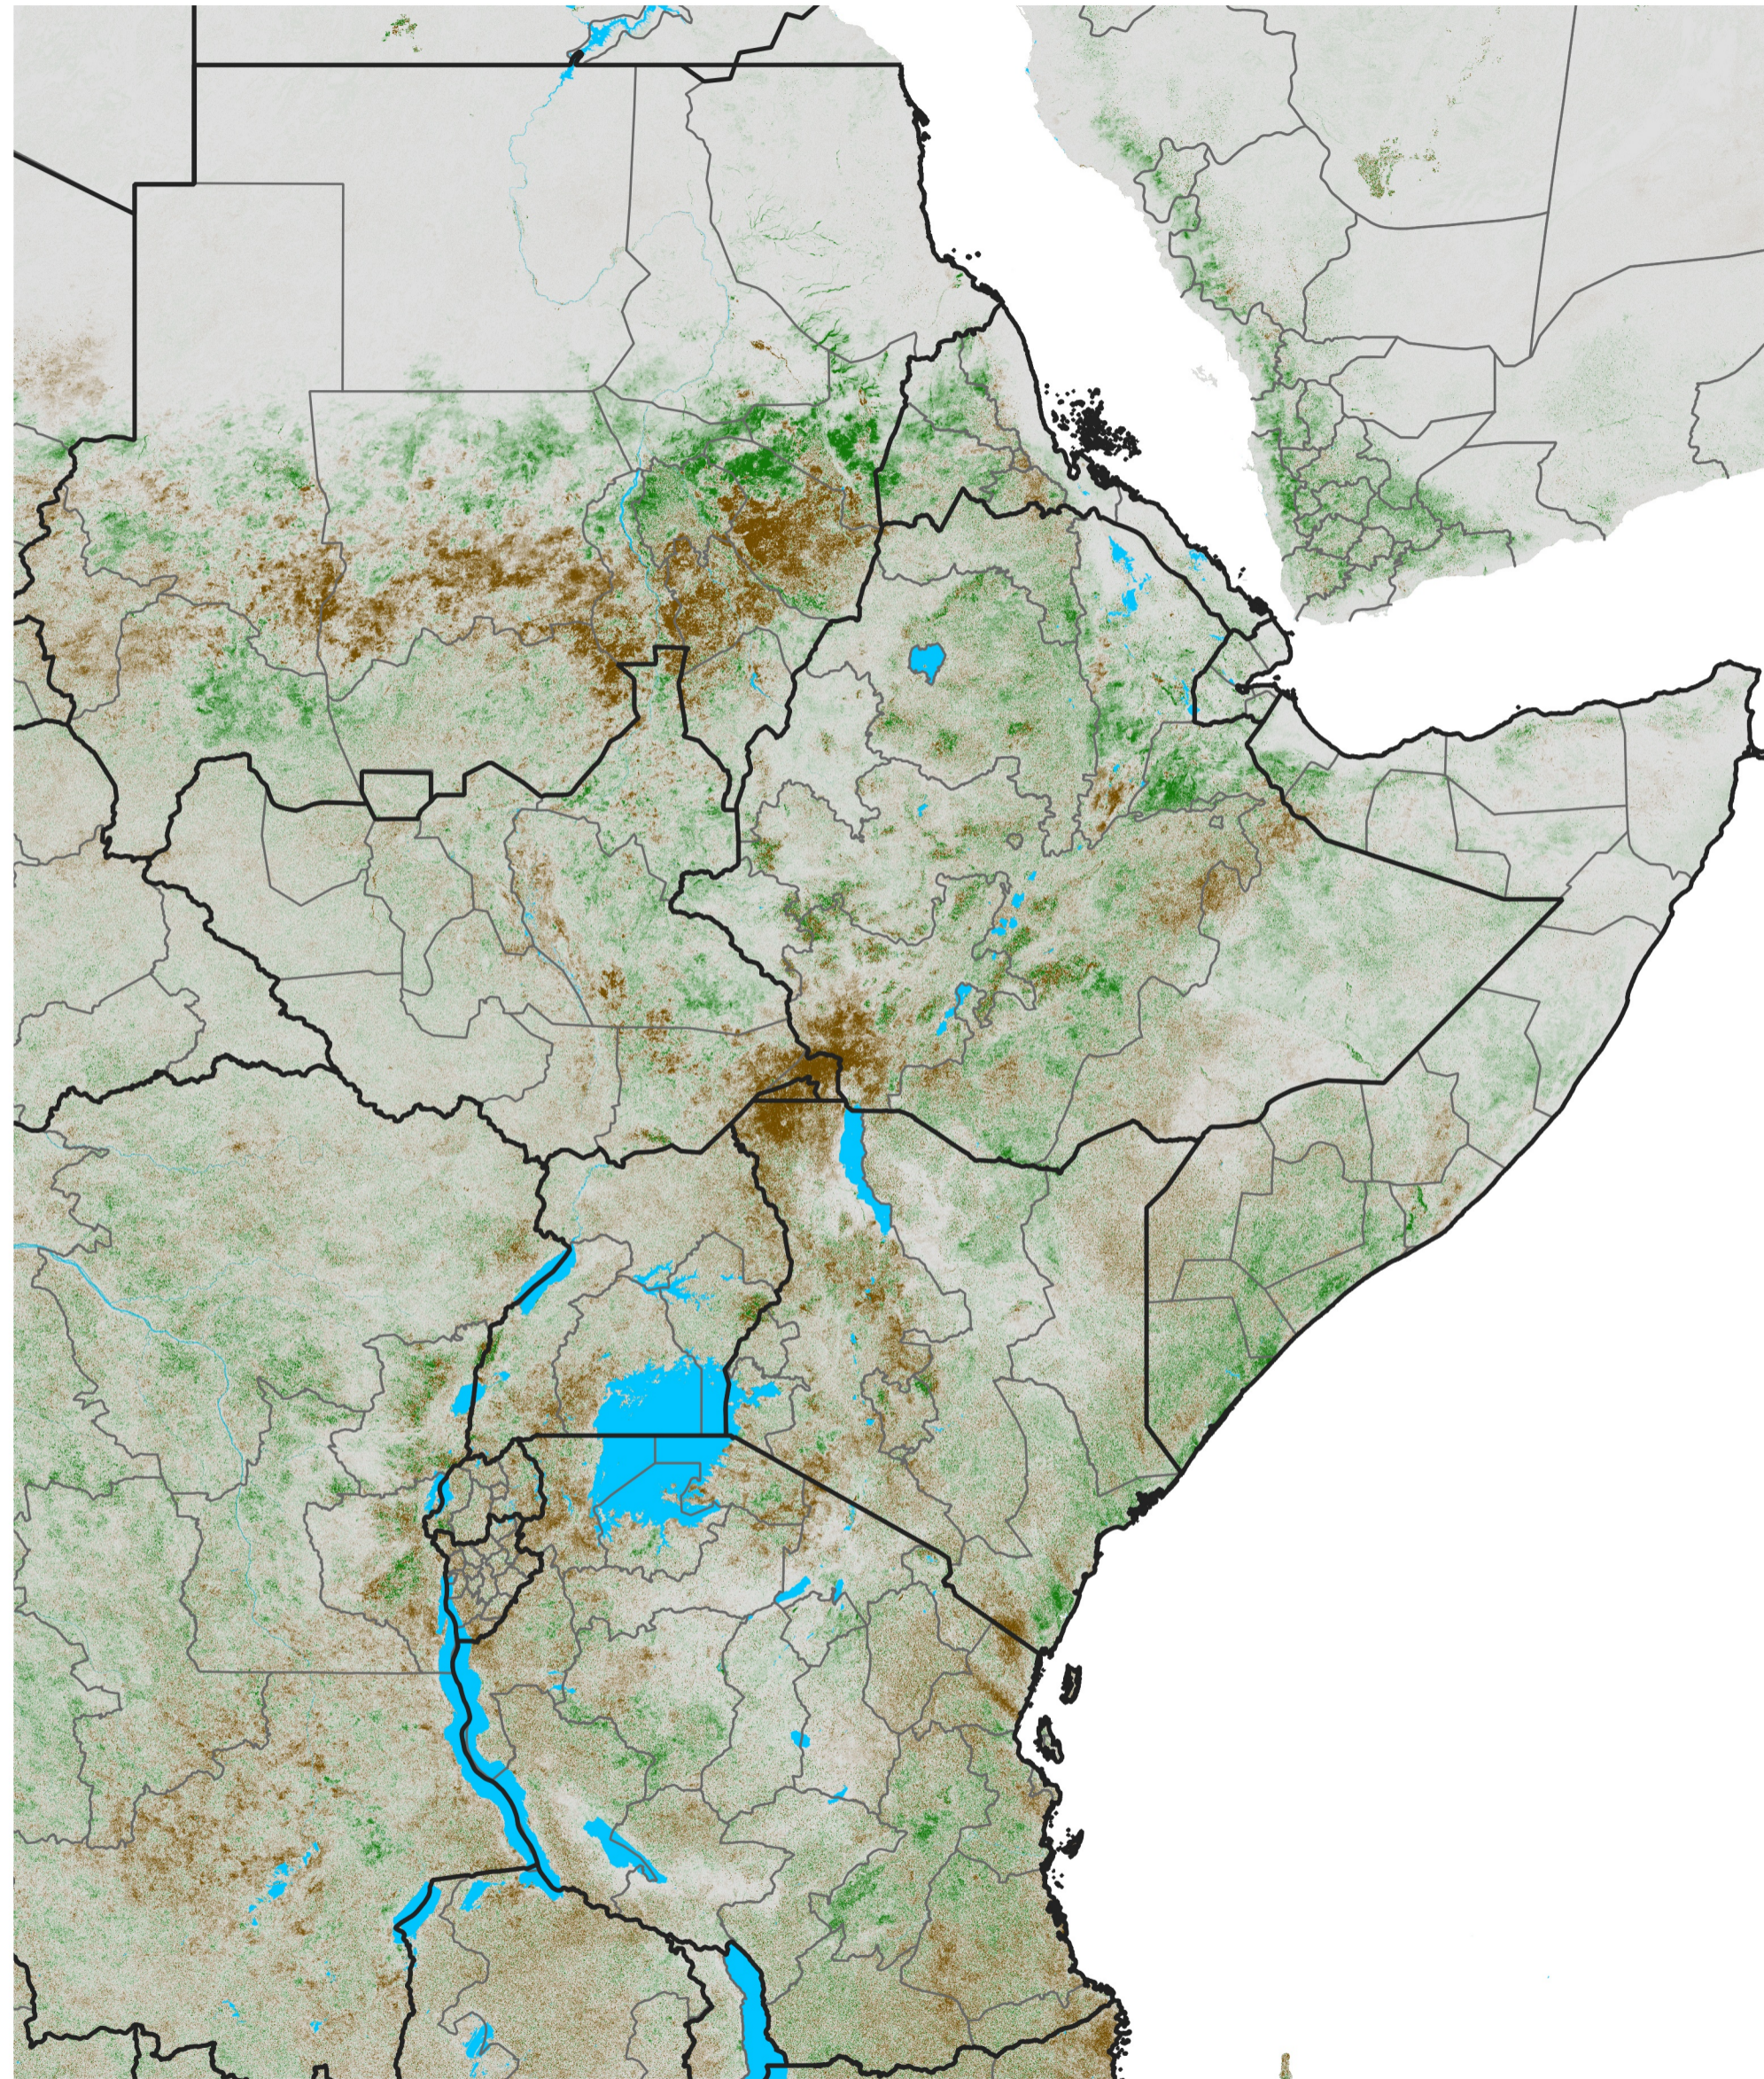

East Africa NDVI Difference

2013 minus 2012

Period 52 / Sep 11 - 20, 2013

NDVI Difference

< -0.3 -0.2 -0.1 -0.05 0.05 0.1 0.2 >0.3

Negative

No Difference

Positive