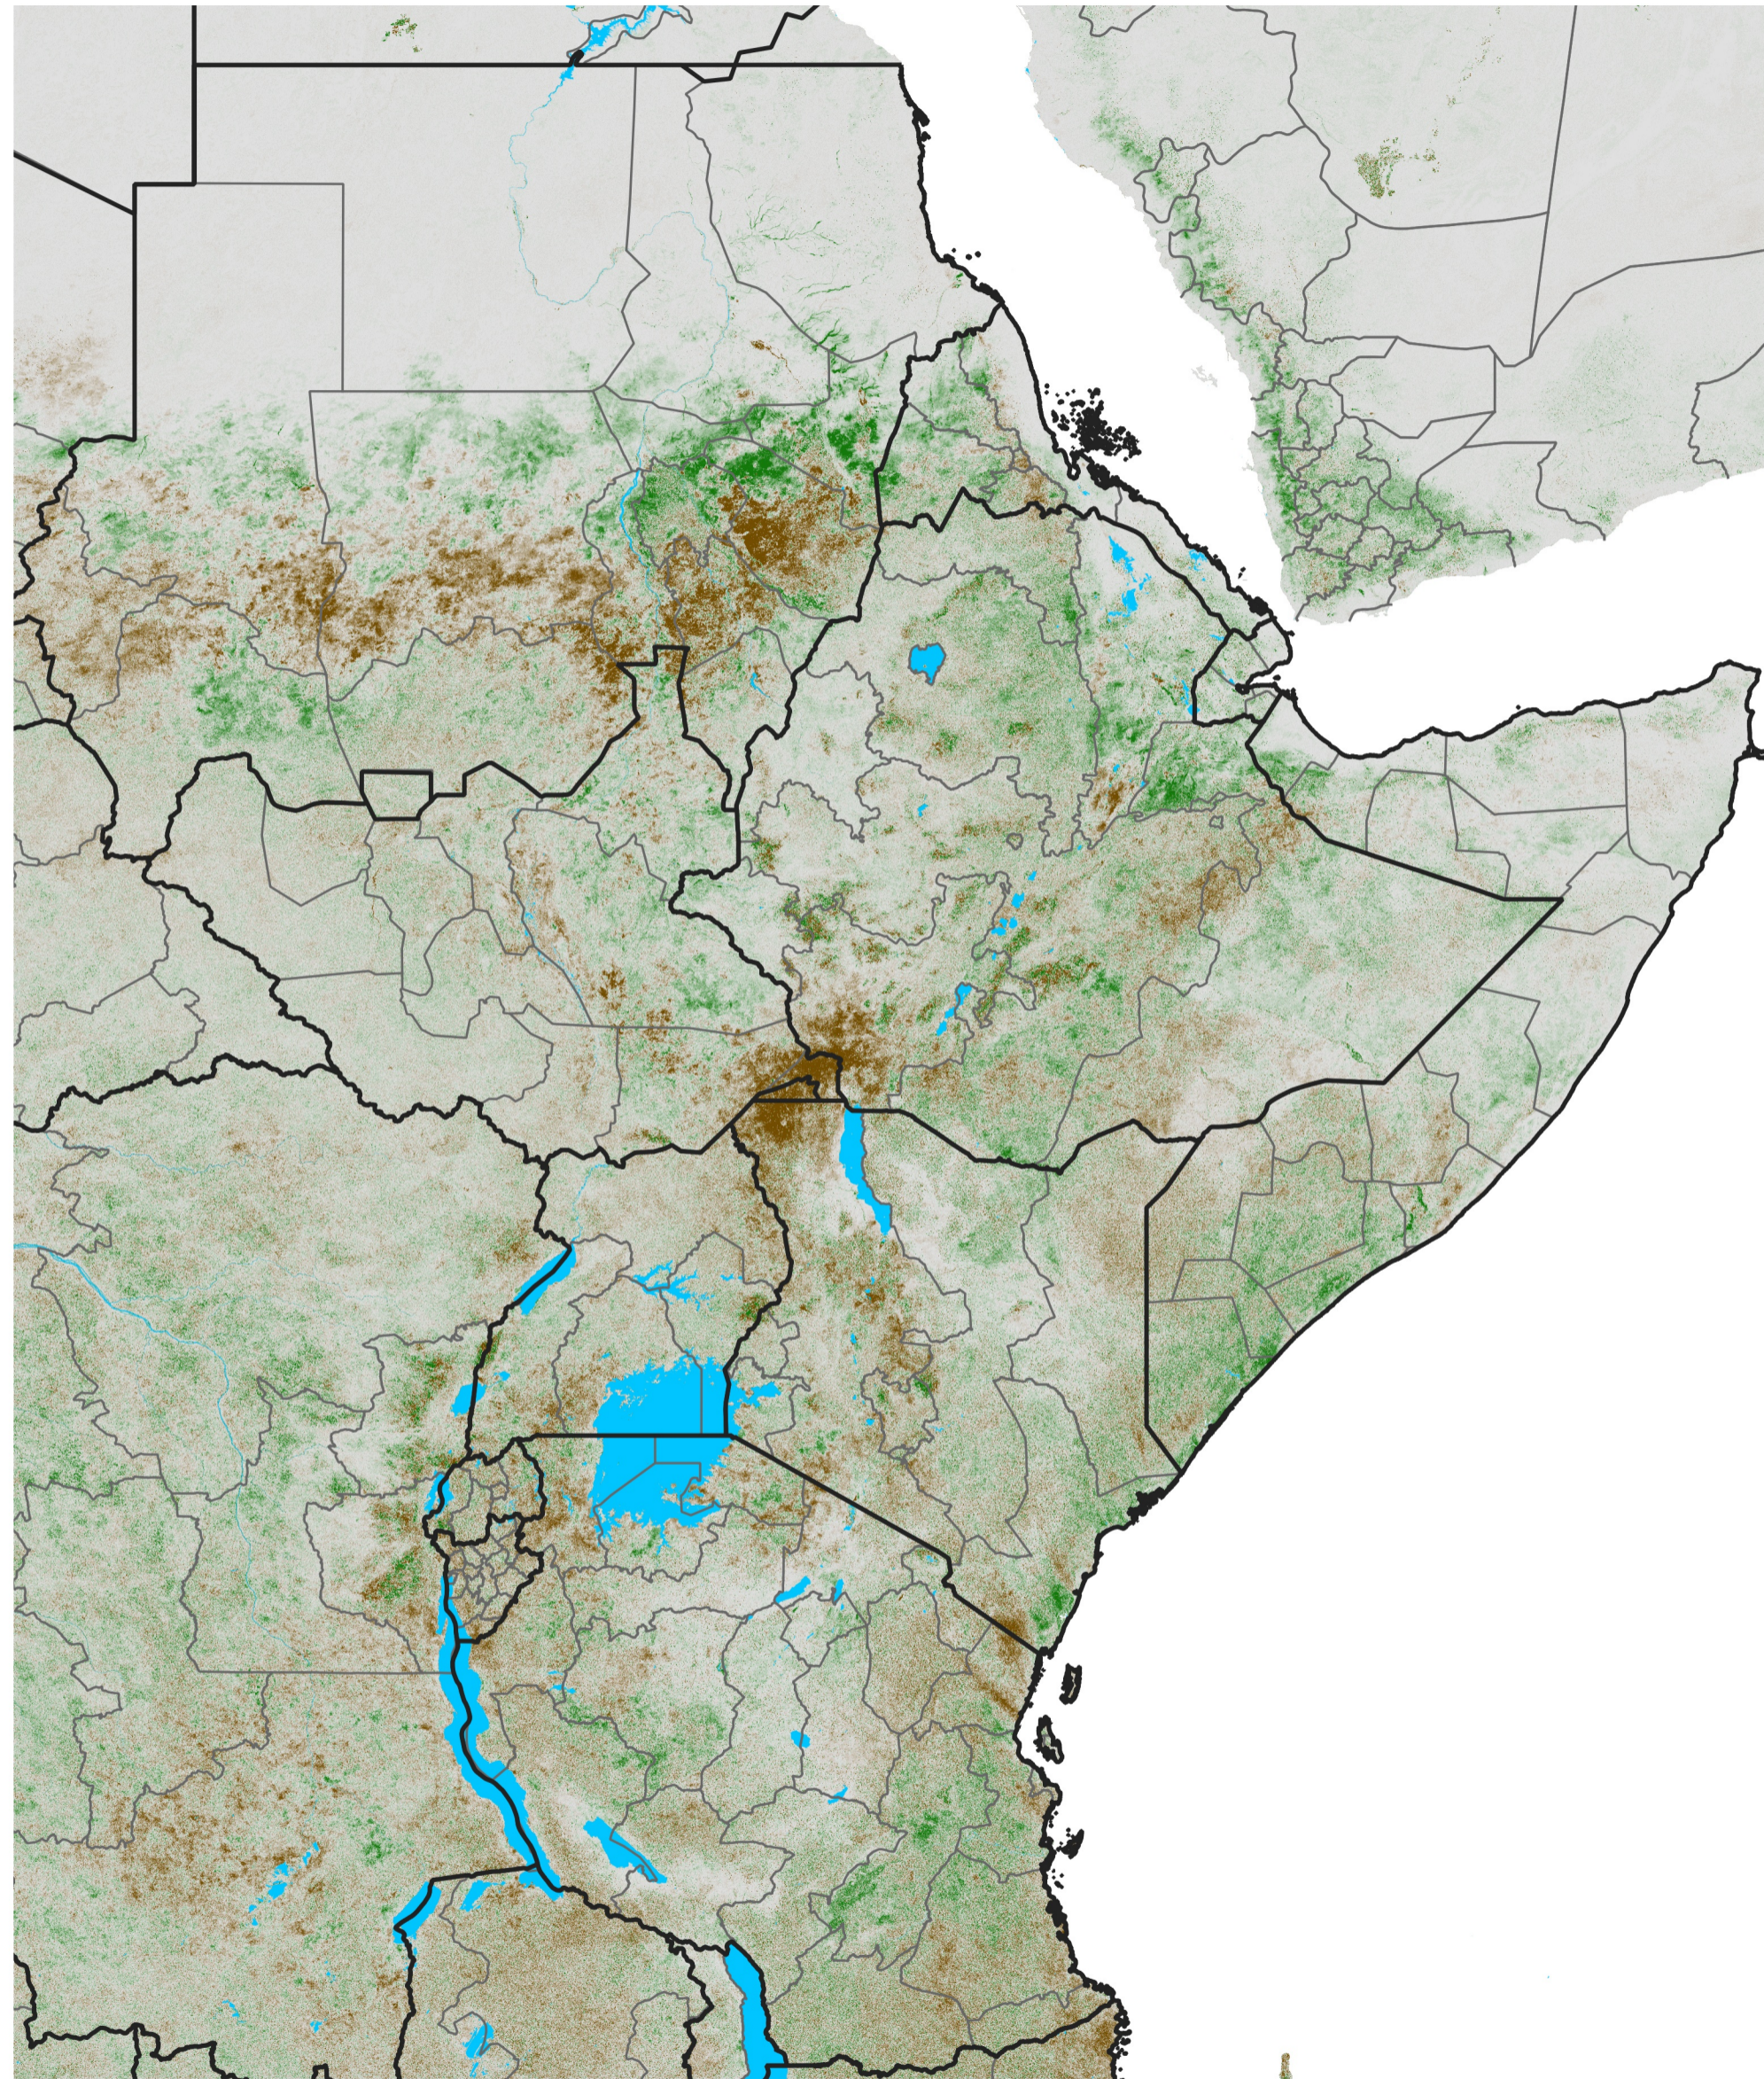

# East Africa NDVI Difference

2013 minus 2012

Period 53 / Sep 16 - 25, 2013

## NDVI Difference

< -0.3   -0.2   -0.1   -0.05   0.05   0.1   0.2   >0.3

Negative

No Difference

Positive