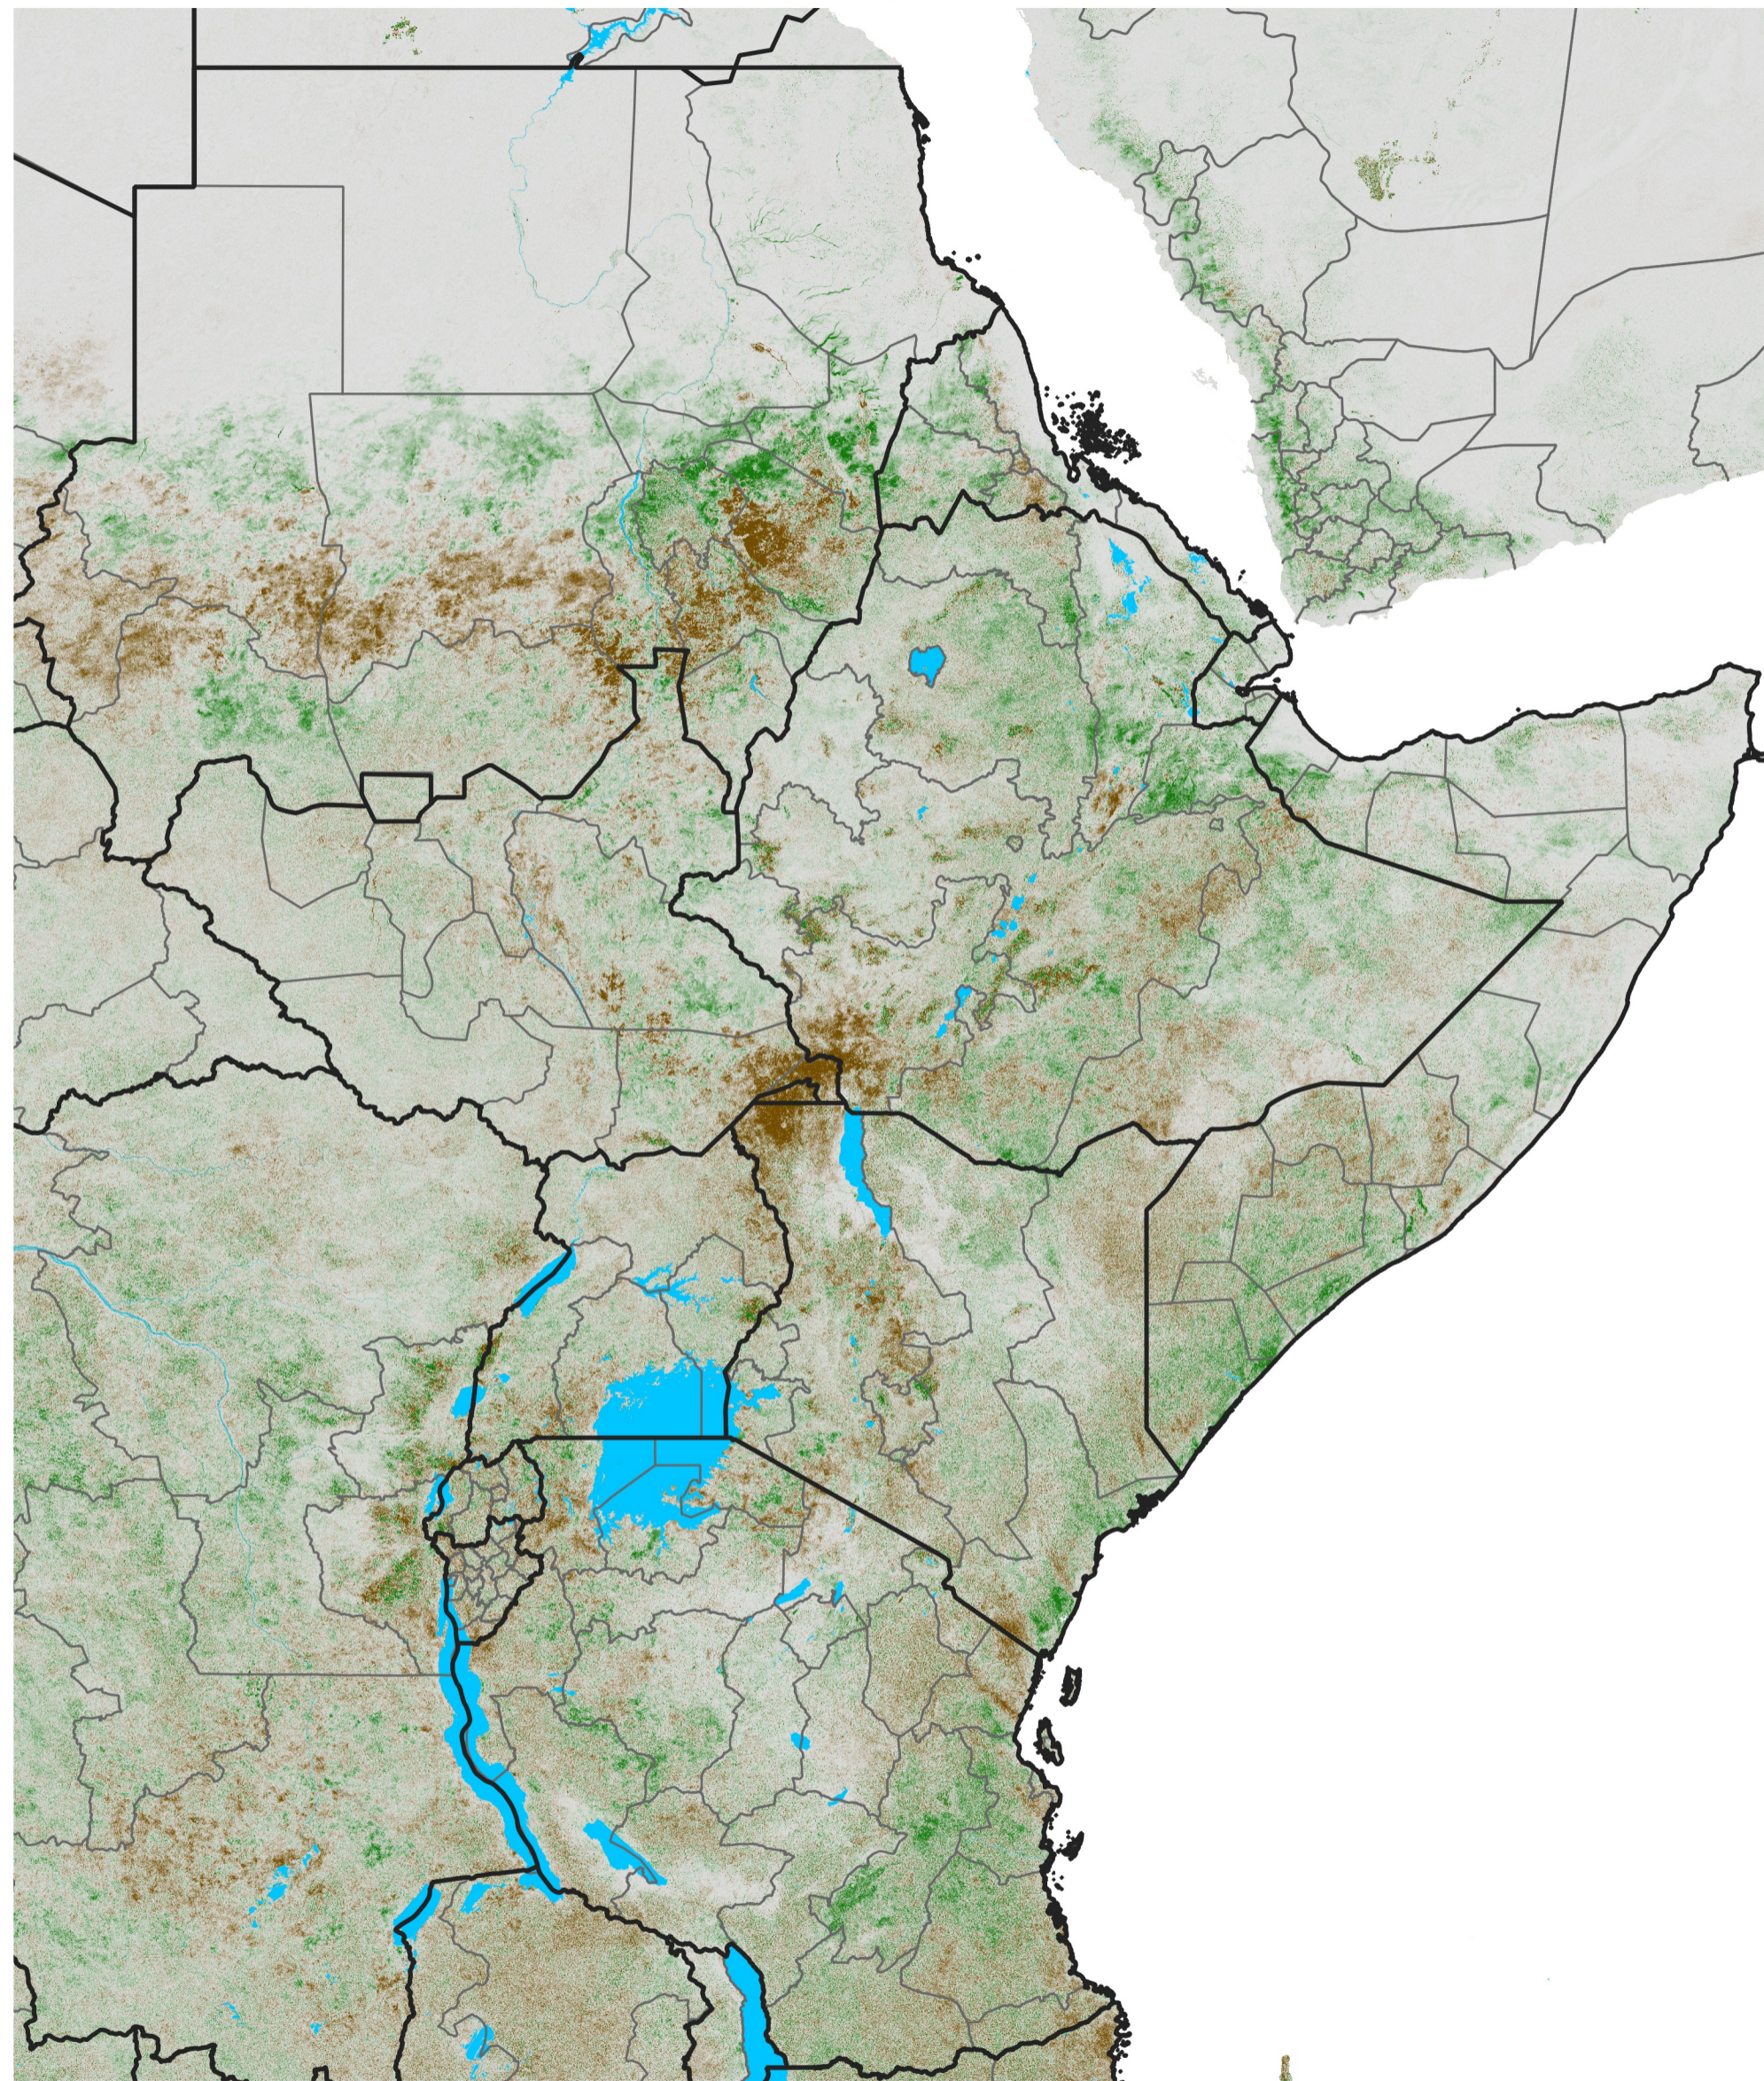

# East Africa NDVI Difference

2013 minus 2012

Period 54 / Sep 21 - 30, 2013

## NDVI Difference

< -0.3   -0.2   -0.1   -0.05   0.05   0.1   0.2   >0.3

Negative

No Difference

Positive