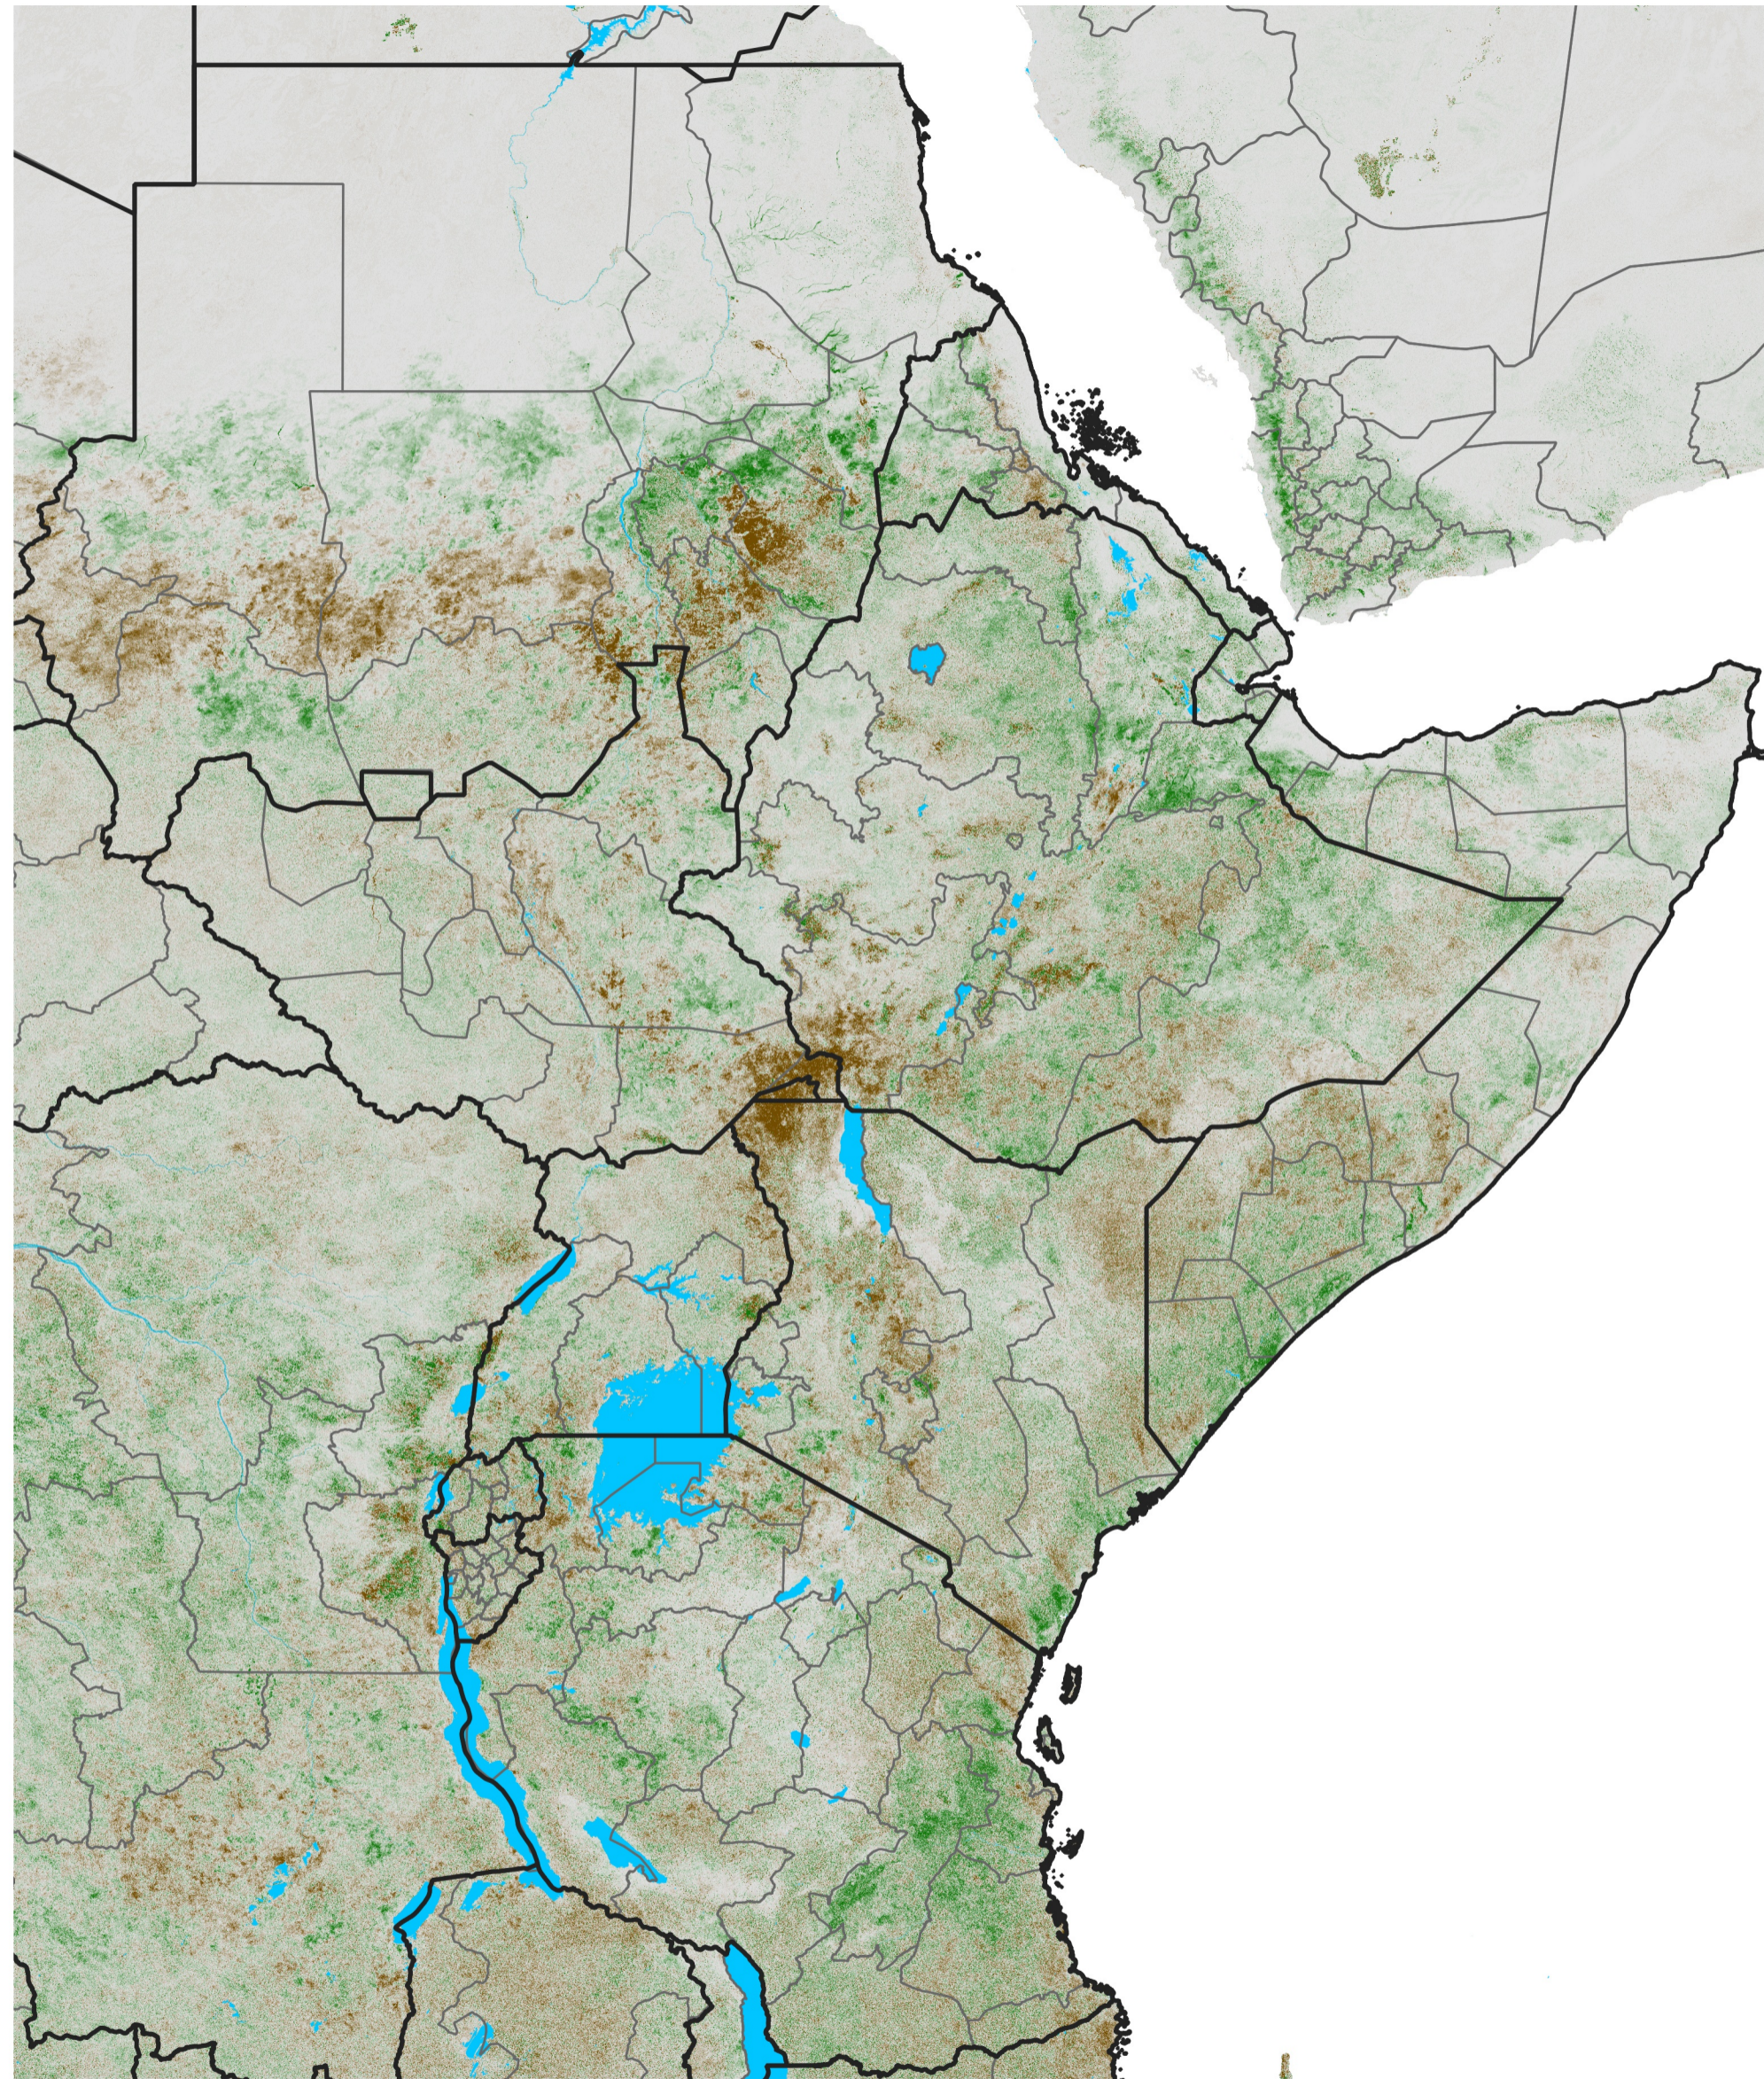

East Africa NDVI Difference

2013 minus 2012

Period 55 / Sep 26 - Oct 05, 2013

NDVI Difference

< -0.3 -0.2 -0.1 -0.05 0.05 0.1 0.2 >0.3

Negative

No Difference

Positive