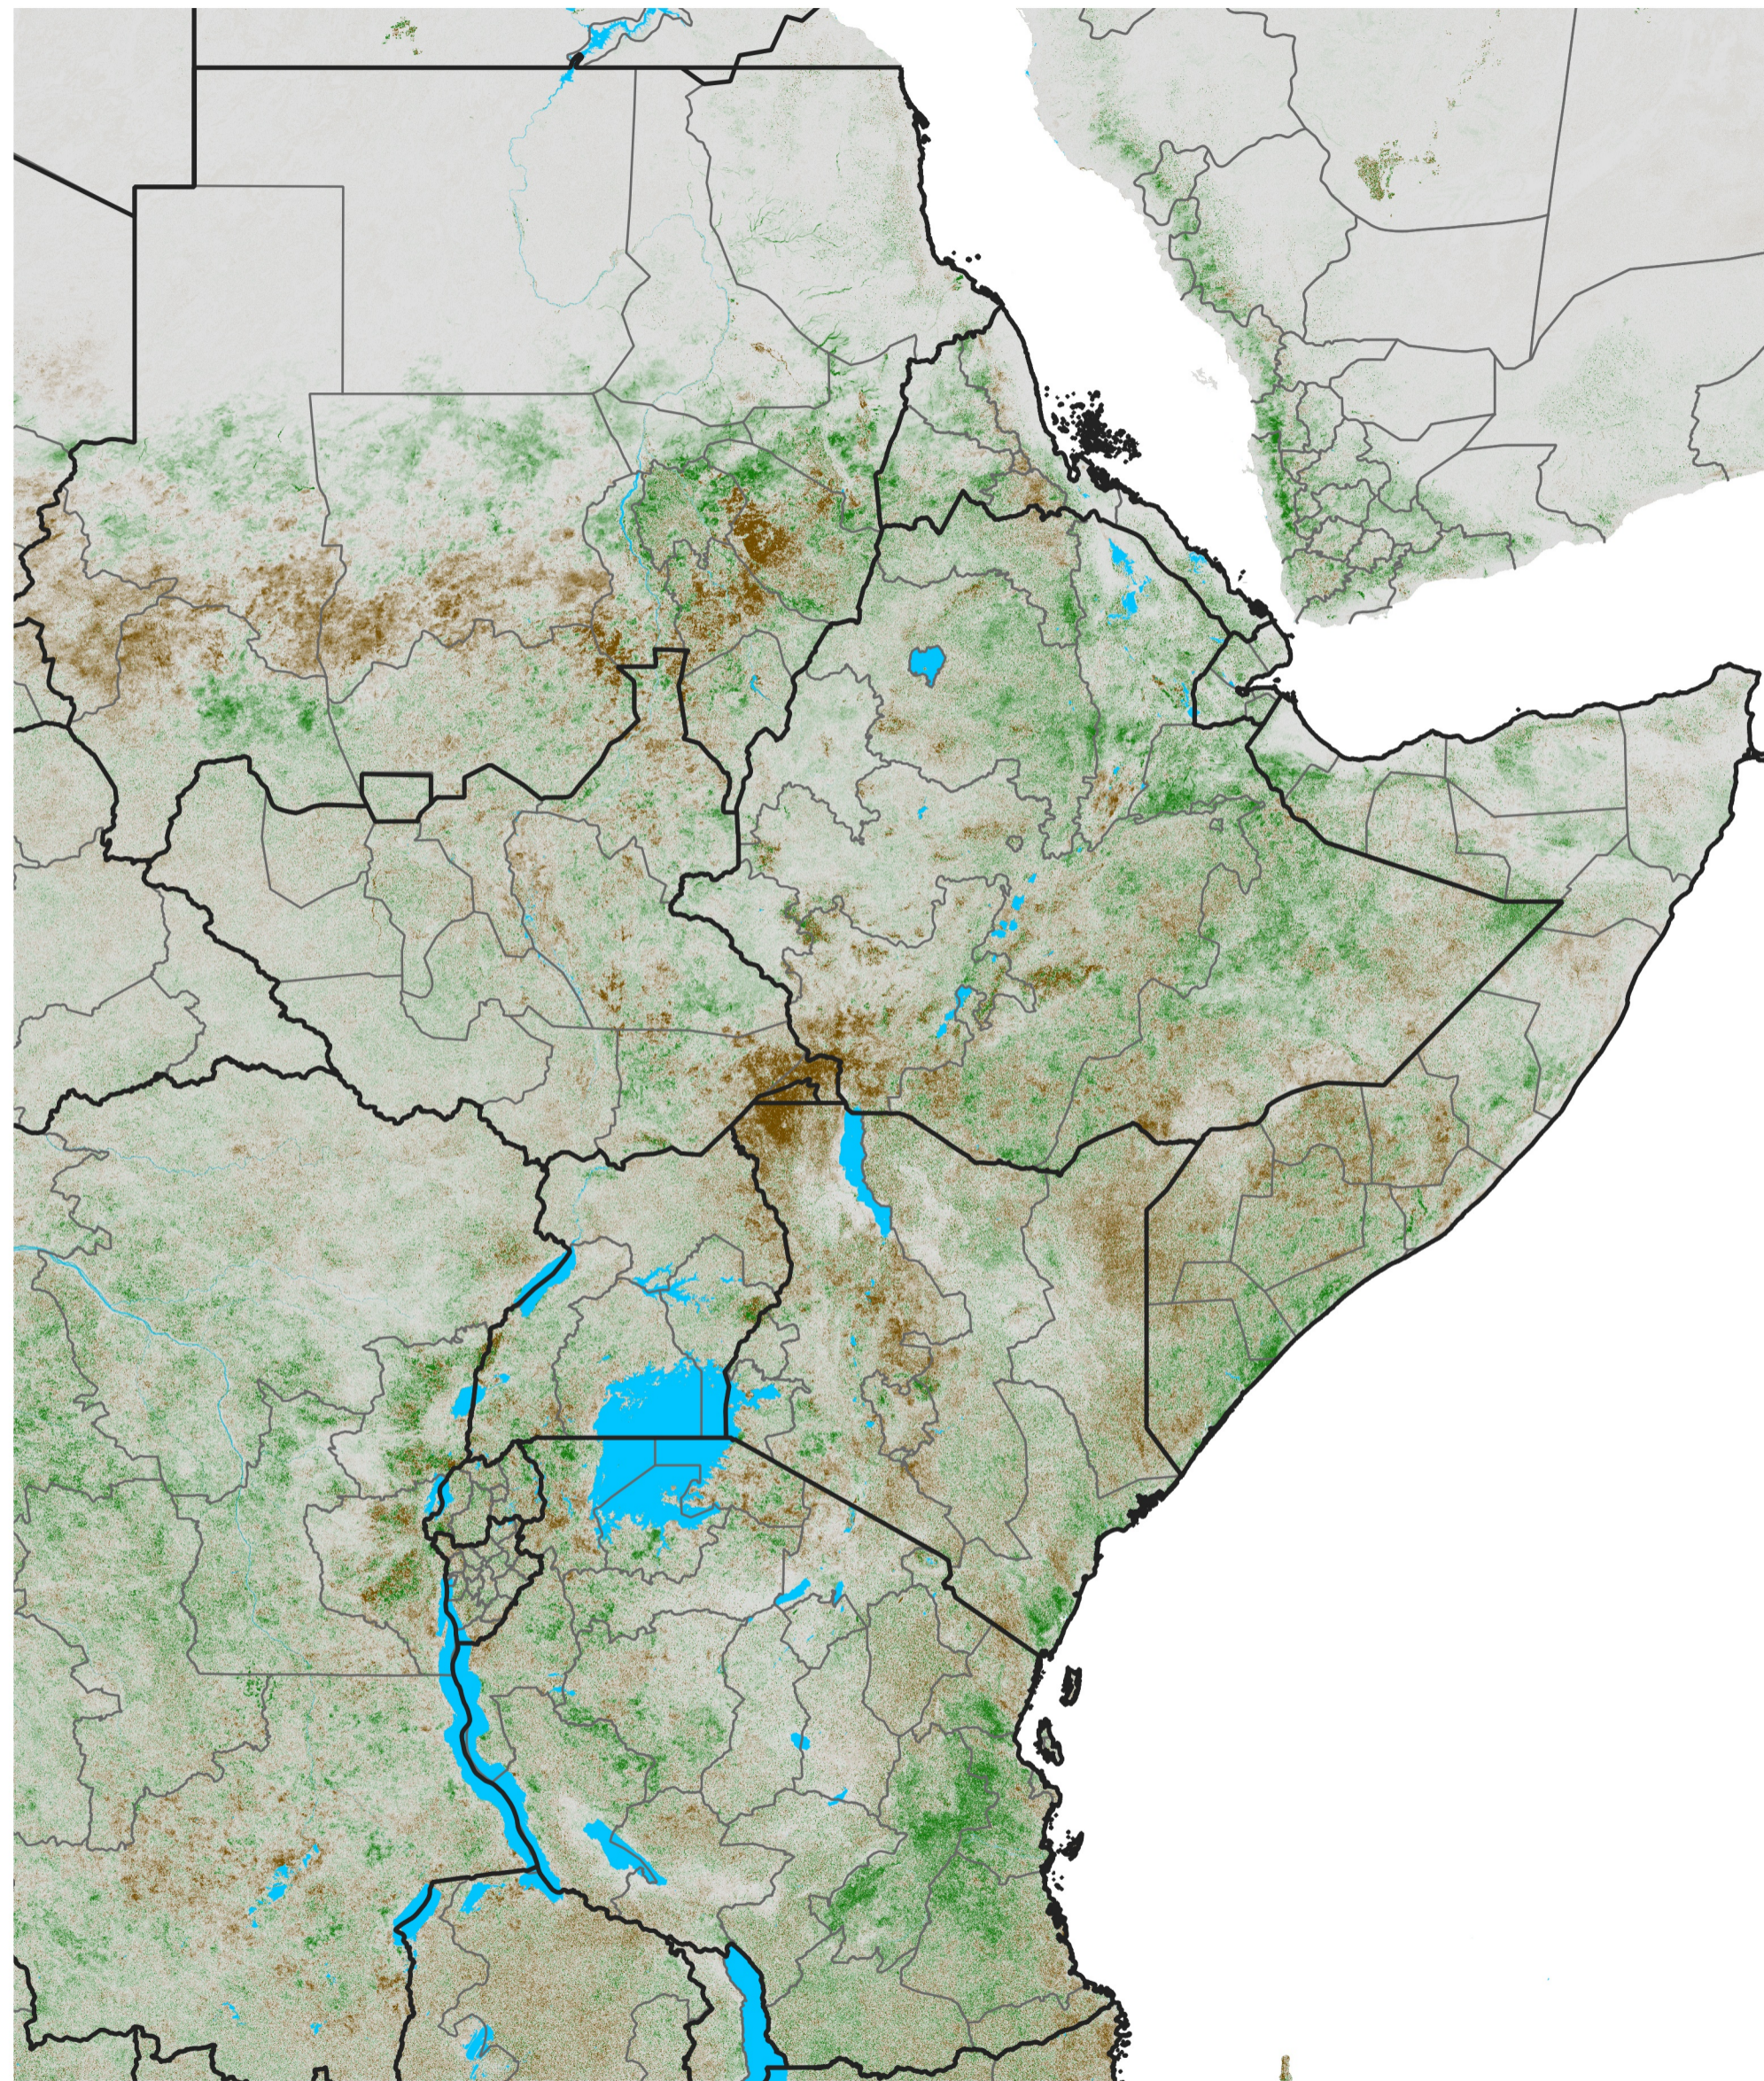

# East Africa NDVI Difference

2013 minus 2012

Period 56 / Oct 01 - 10, 2013

## NDVI Difference

< -0.3   -0.2   -0.1   -0.05   0.05   0.1   0.2   >0.3

Negative

No Difference

Positive