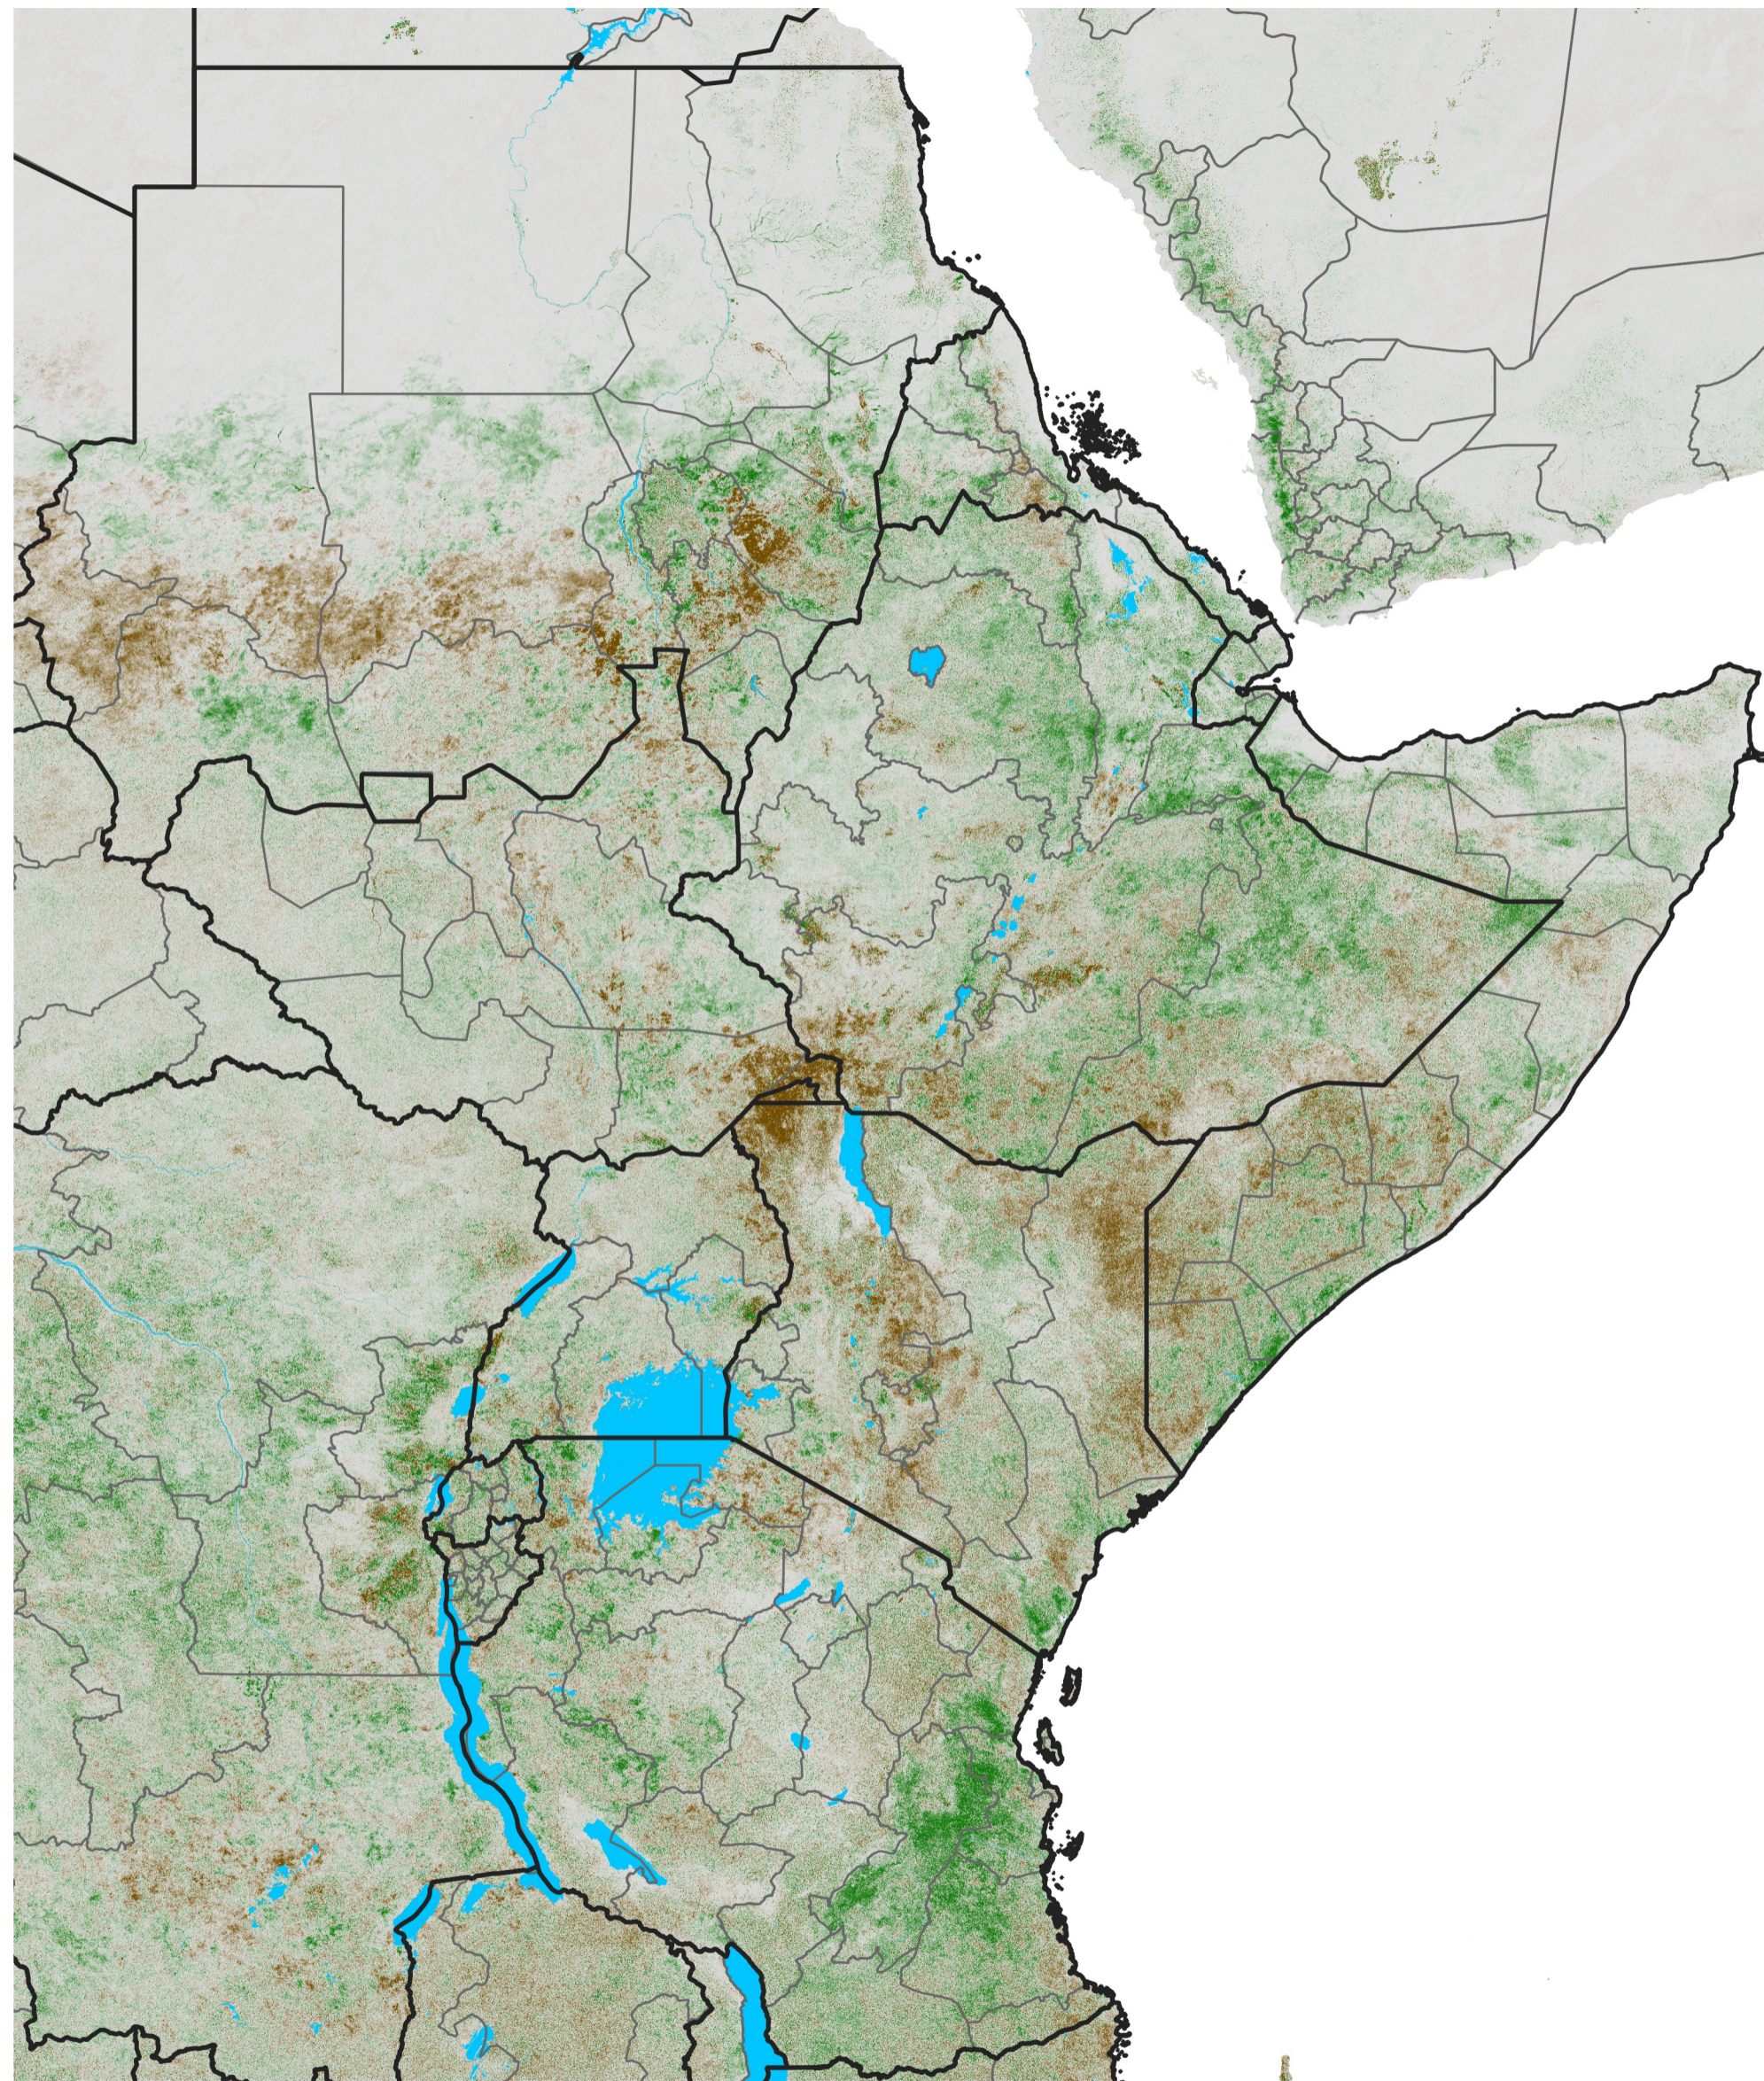

# East Africa NDVI Difference

2013 minus 2012

Period 57 / Oct 06 - 15, 2013

## NDVI Difference

< -0.3   -0.2   -0.1   -0.05   0.05   0.1   0.2   >0.3

Negative

No Difference

Positive