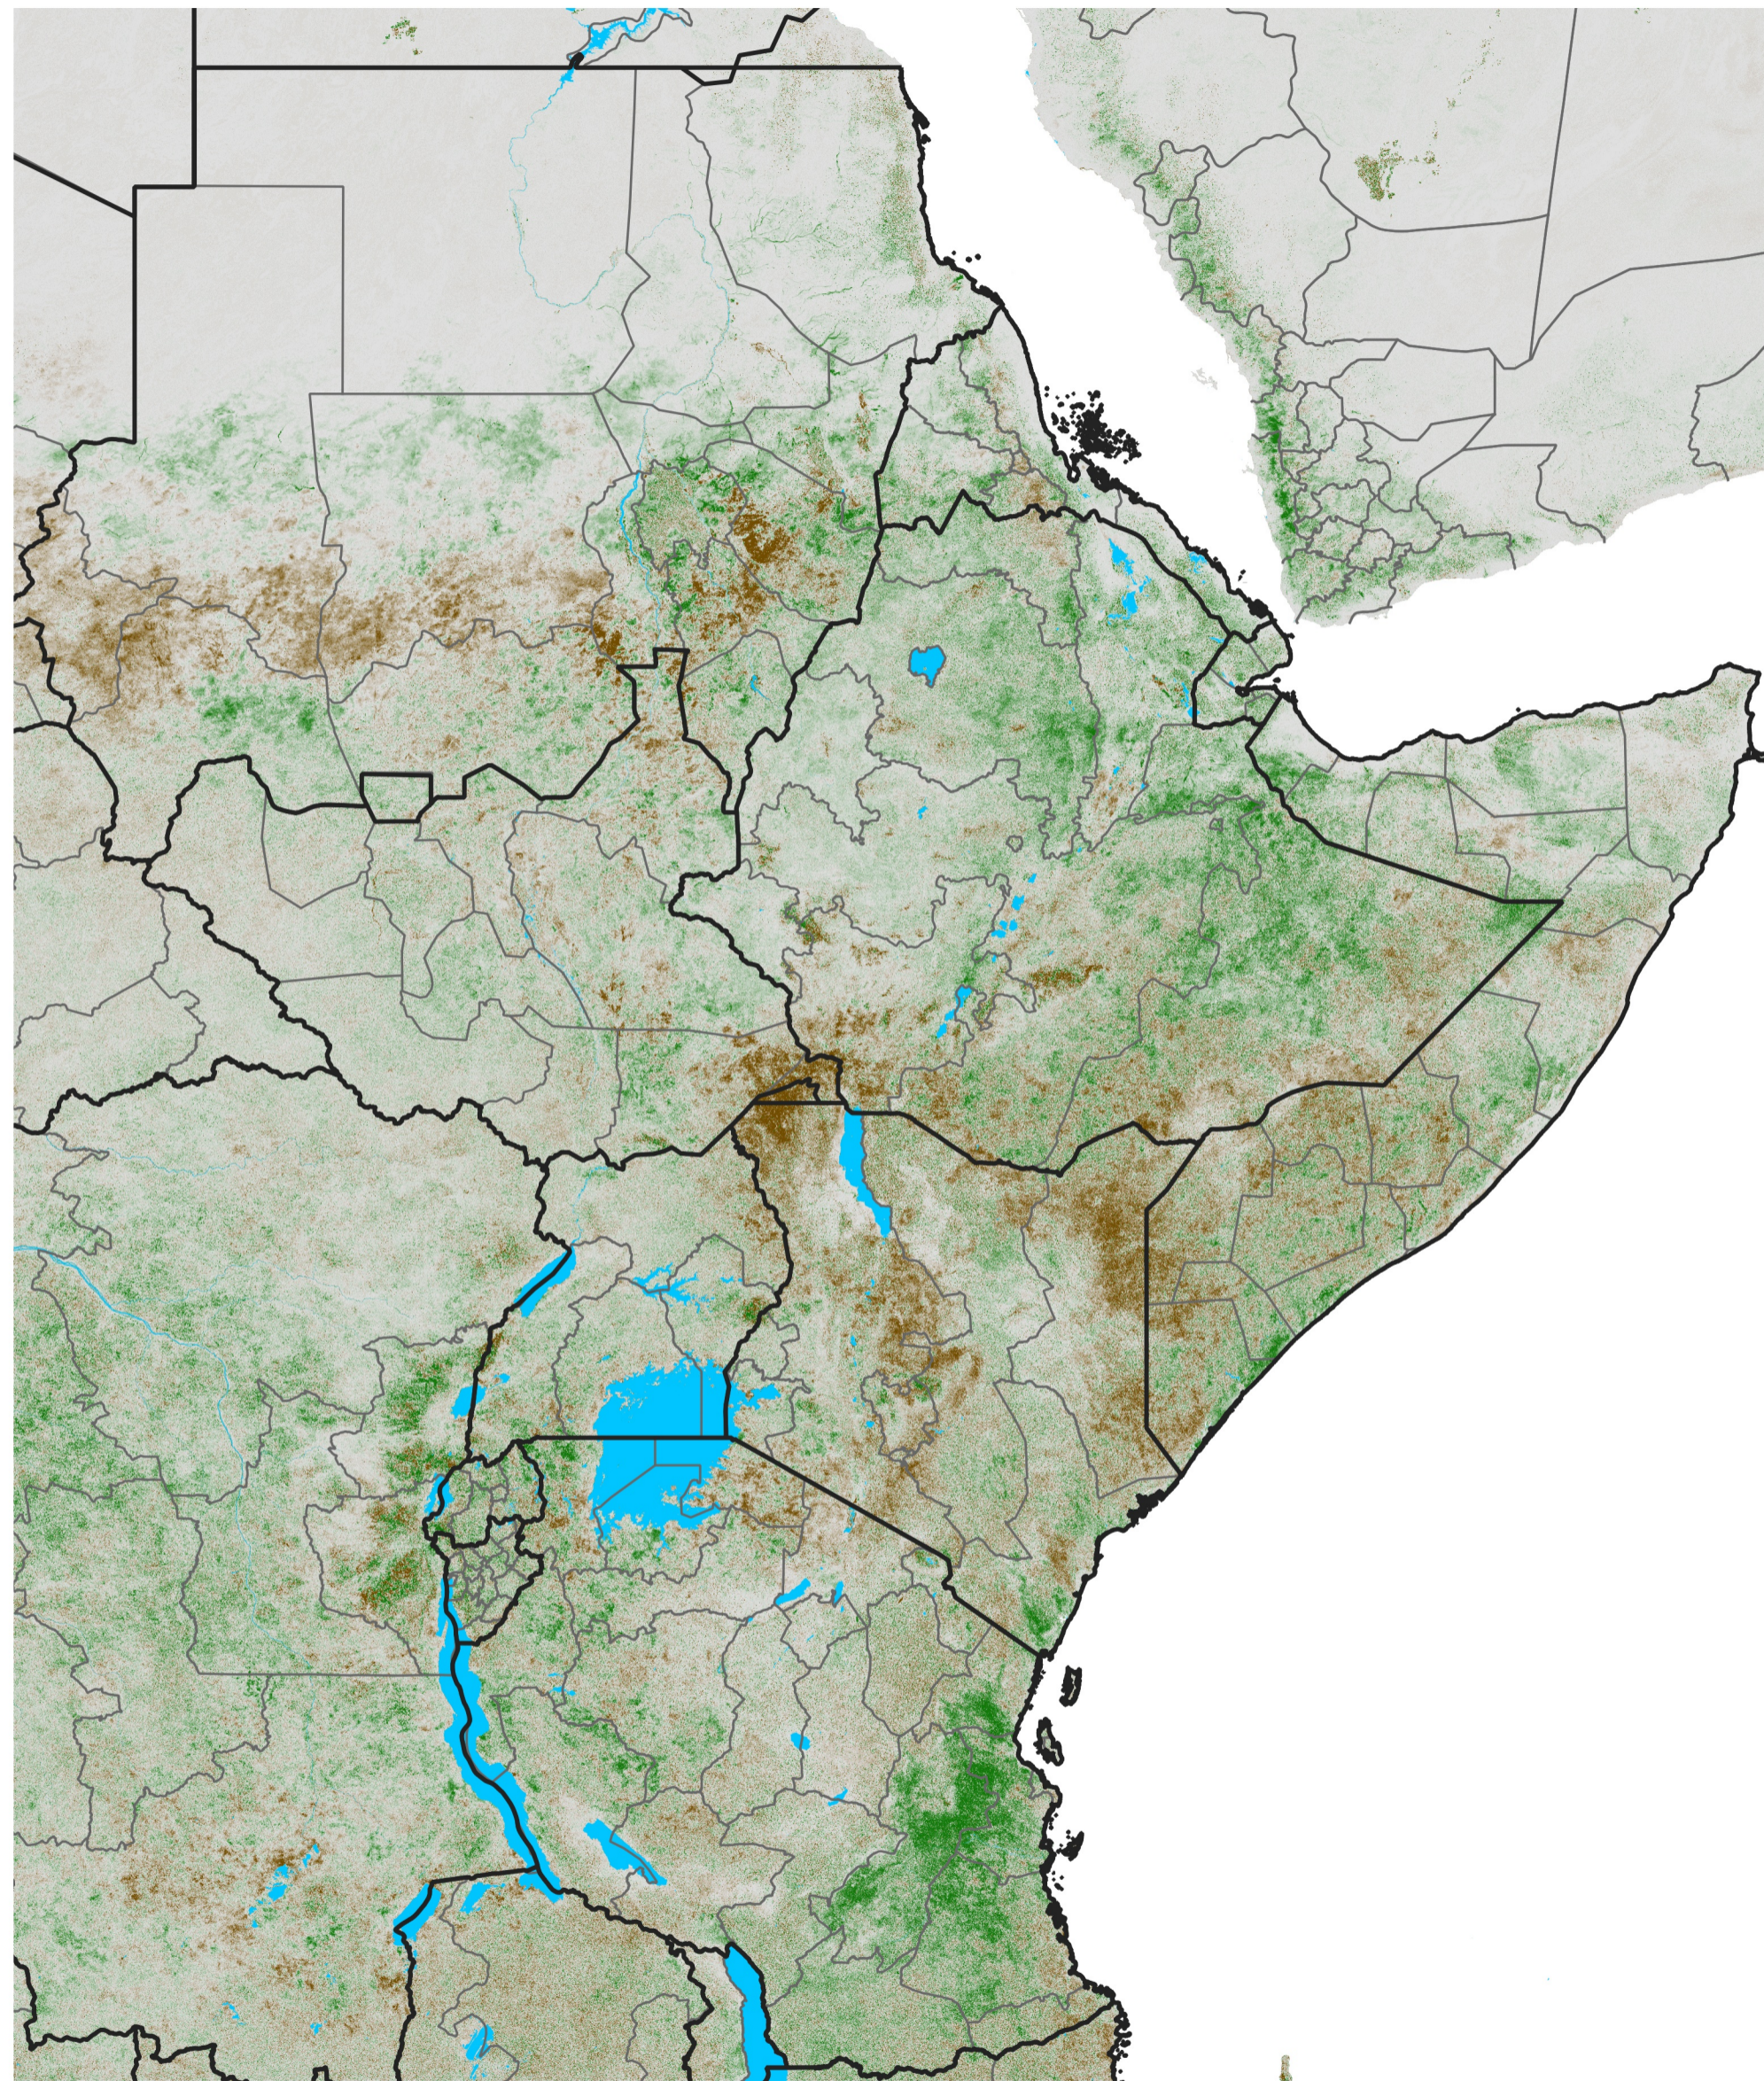

East Africa NDVI Difference

2013 minus 2012

Period 58 / Oct 11 - 20, 2013

NDVI Difference

< -0.3 -0.2 -0.1 -0.05 0.05 0.1 0.2 >0.3

Negative

No Difference

Positive