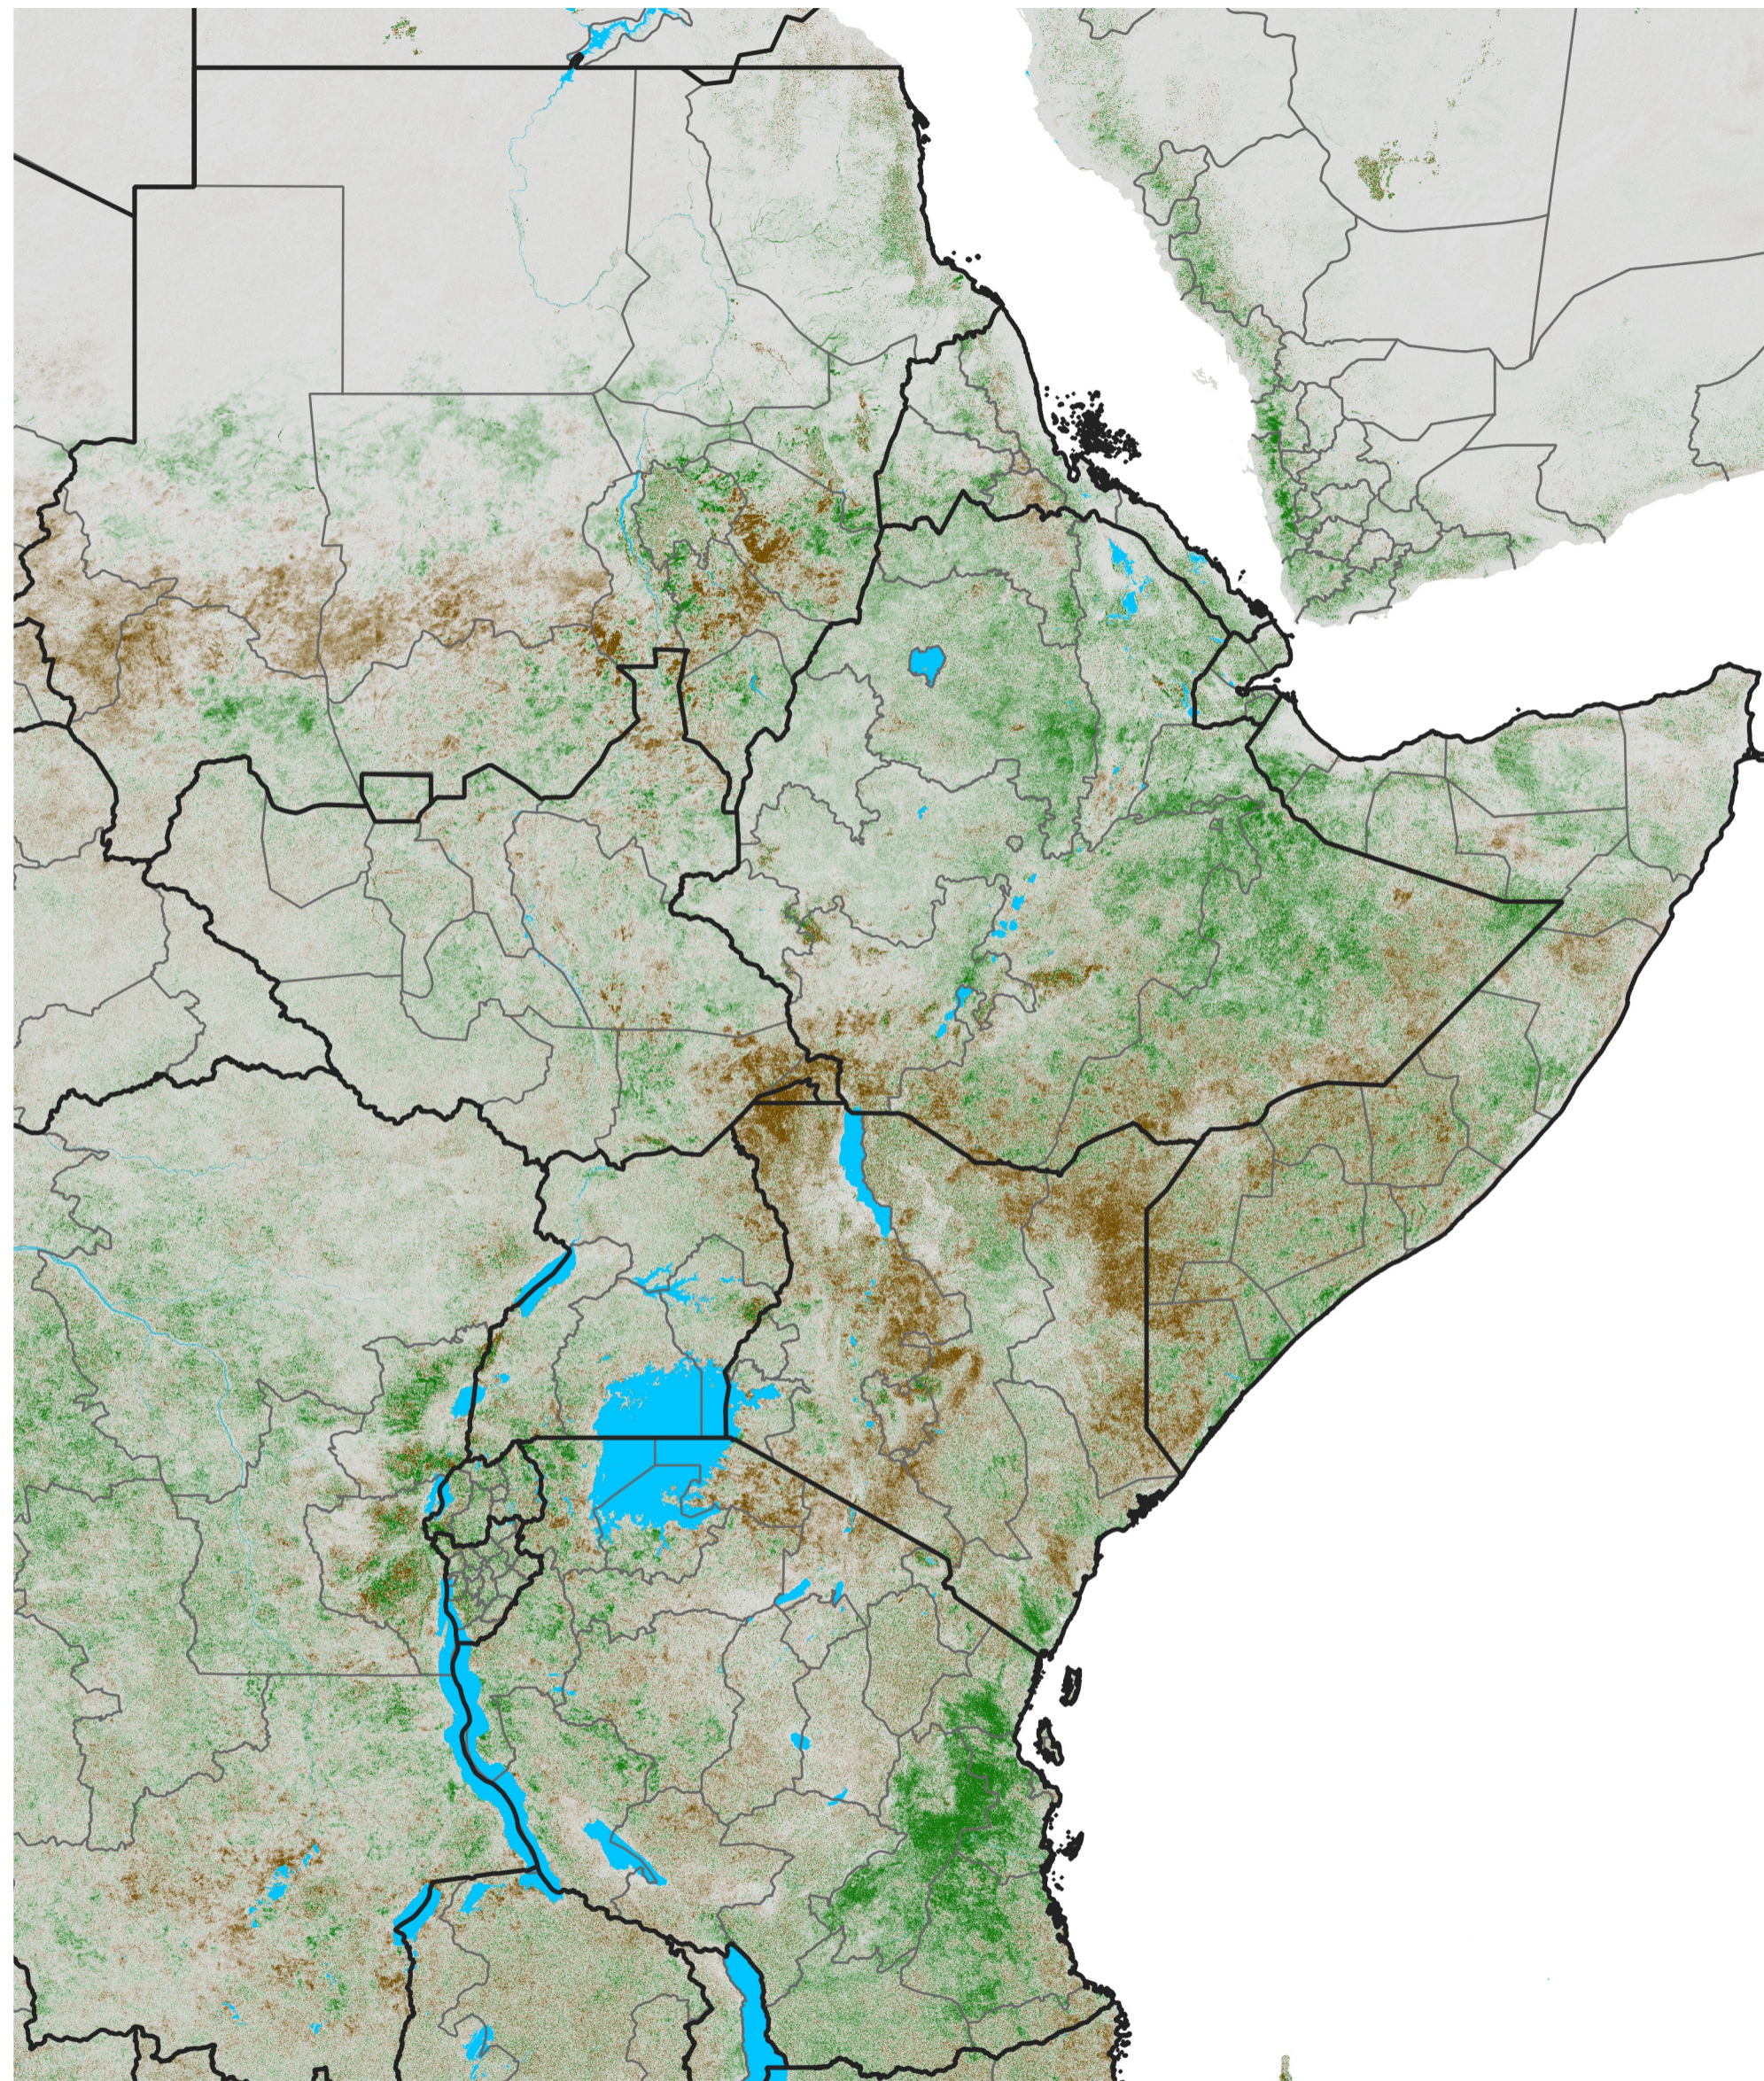

# East Africa NDVI Difference

2013 minus 2012

Period 59 / Oct 16 - 25, 2013

## NDVI Difference

< -0.3   -0.2   -0.1   -0.05   0.05   0.1   0.2   >0.3

Negative

No Difference

Positive