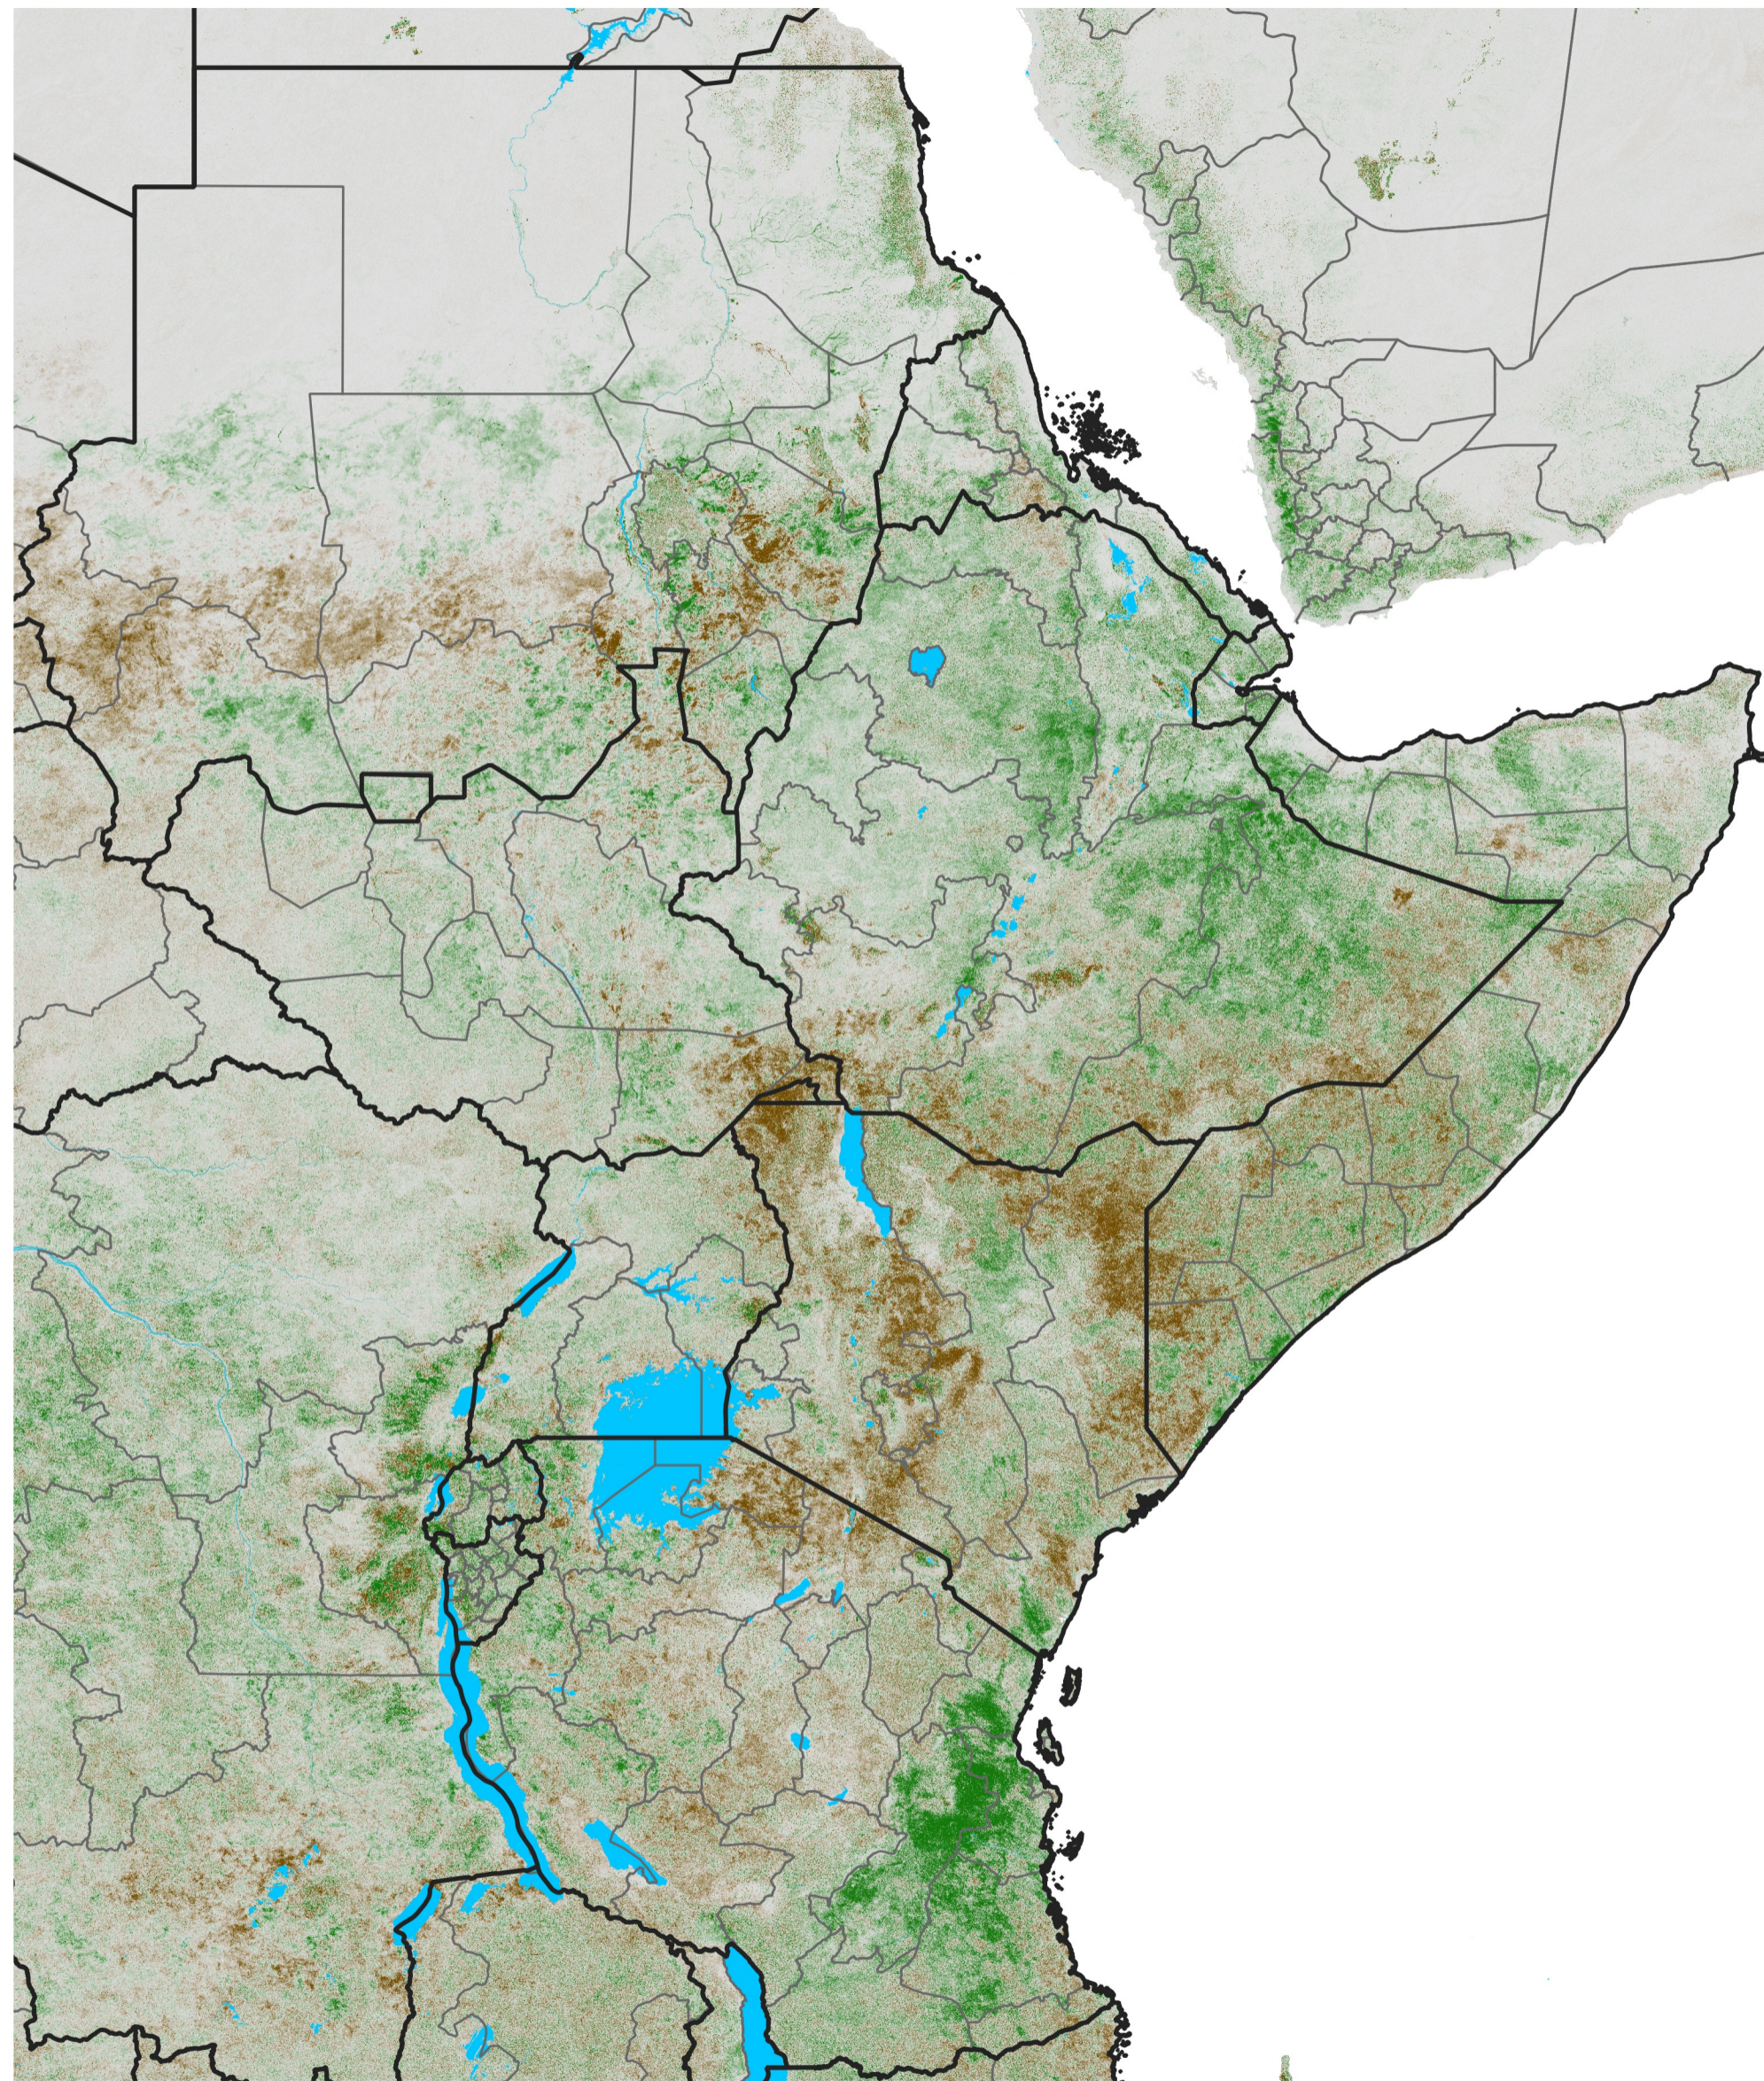

East Africa NDVI Difference

2013 minus 2012

Period 60 / Oct 21 - 31, 2013

NDVI Difference

< -0.3 -0.2 -0.1 -0.05 0.05 0.1 0.2 >0.3

Negative

No Difference

Positive