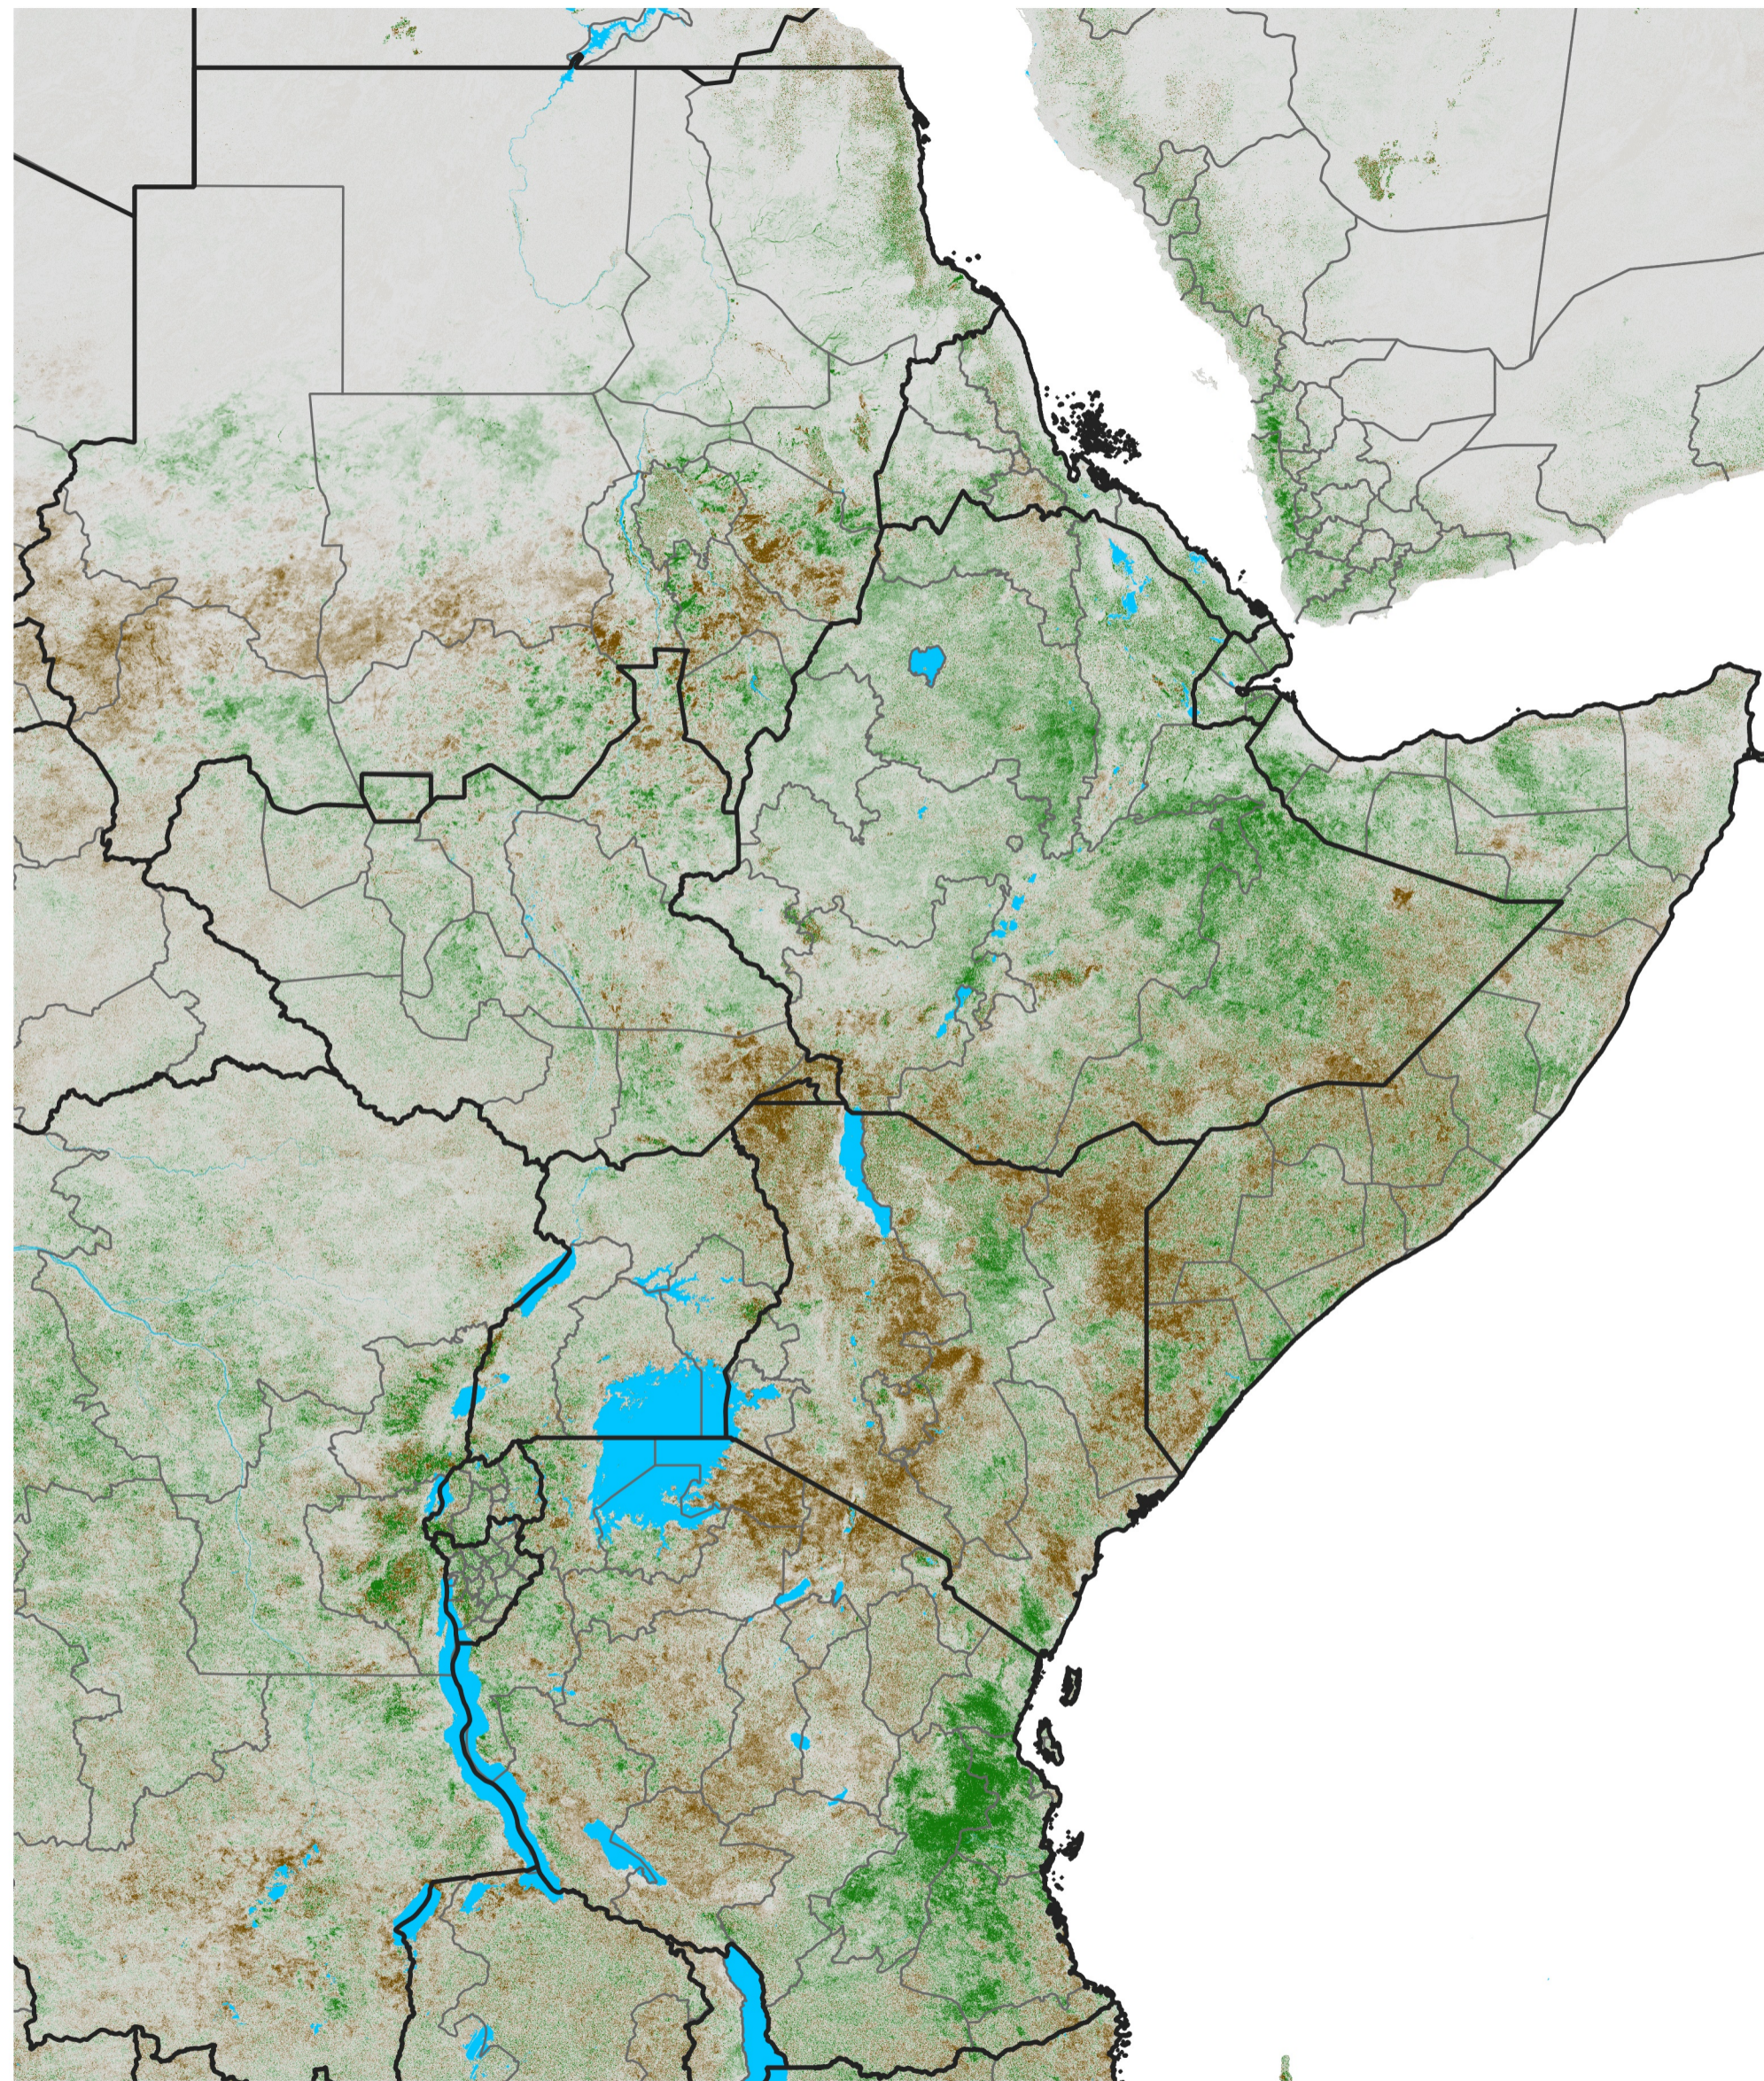

East Africa NDVI Difference

2013 minus 2012

Period 61 / Oct 26 - Nov 05, 2013

NDVI Difference

< -0.3 -0.2 -0.1 -0.05 0.05 0.1 0.2 >0.3

Negative

No Difference

Positive