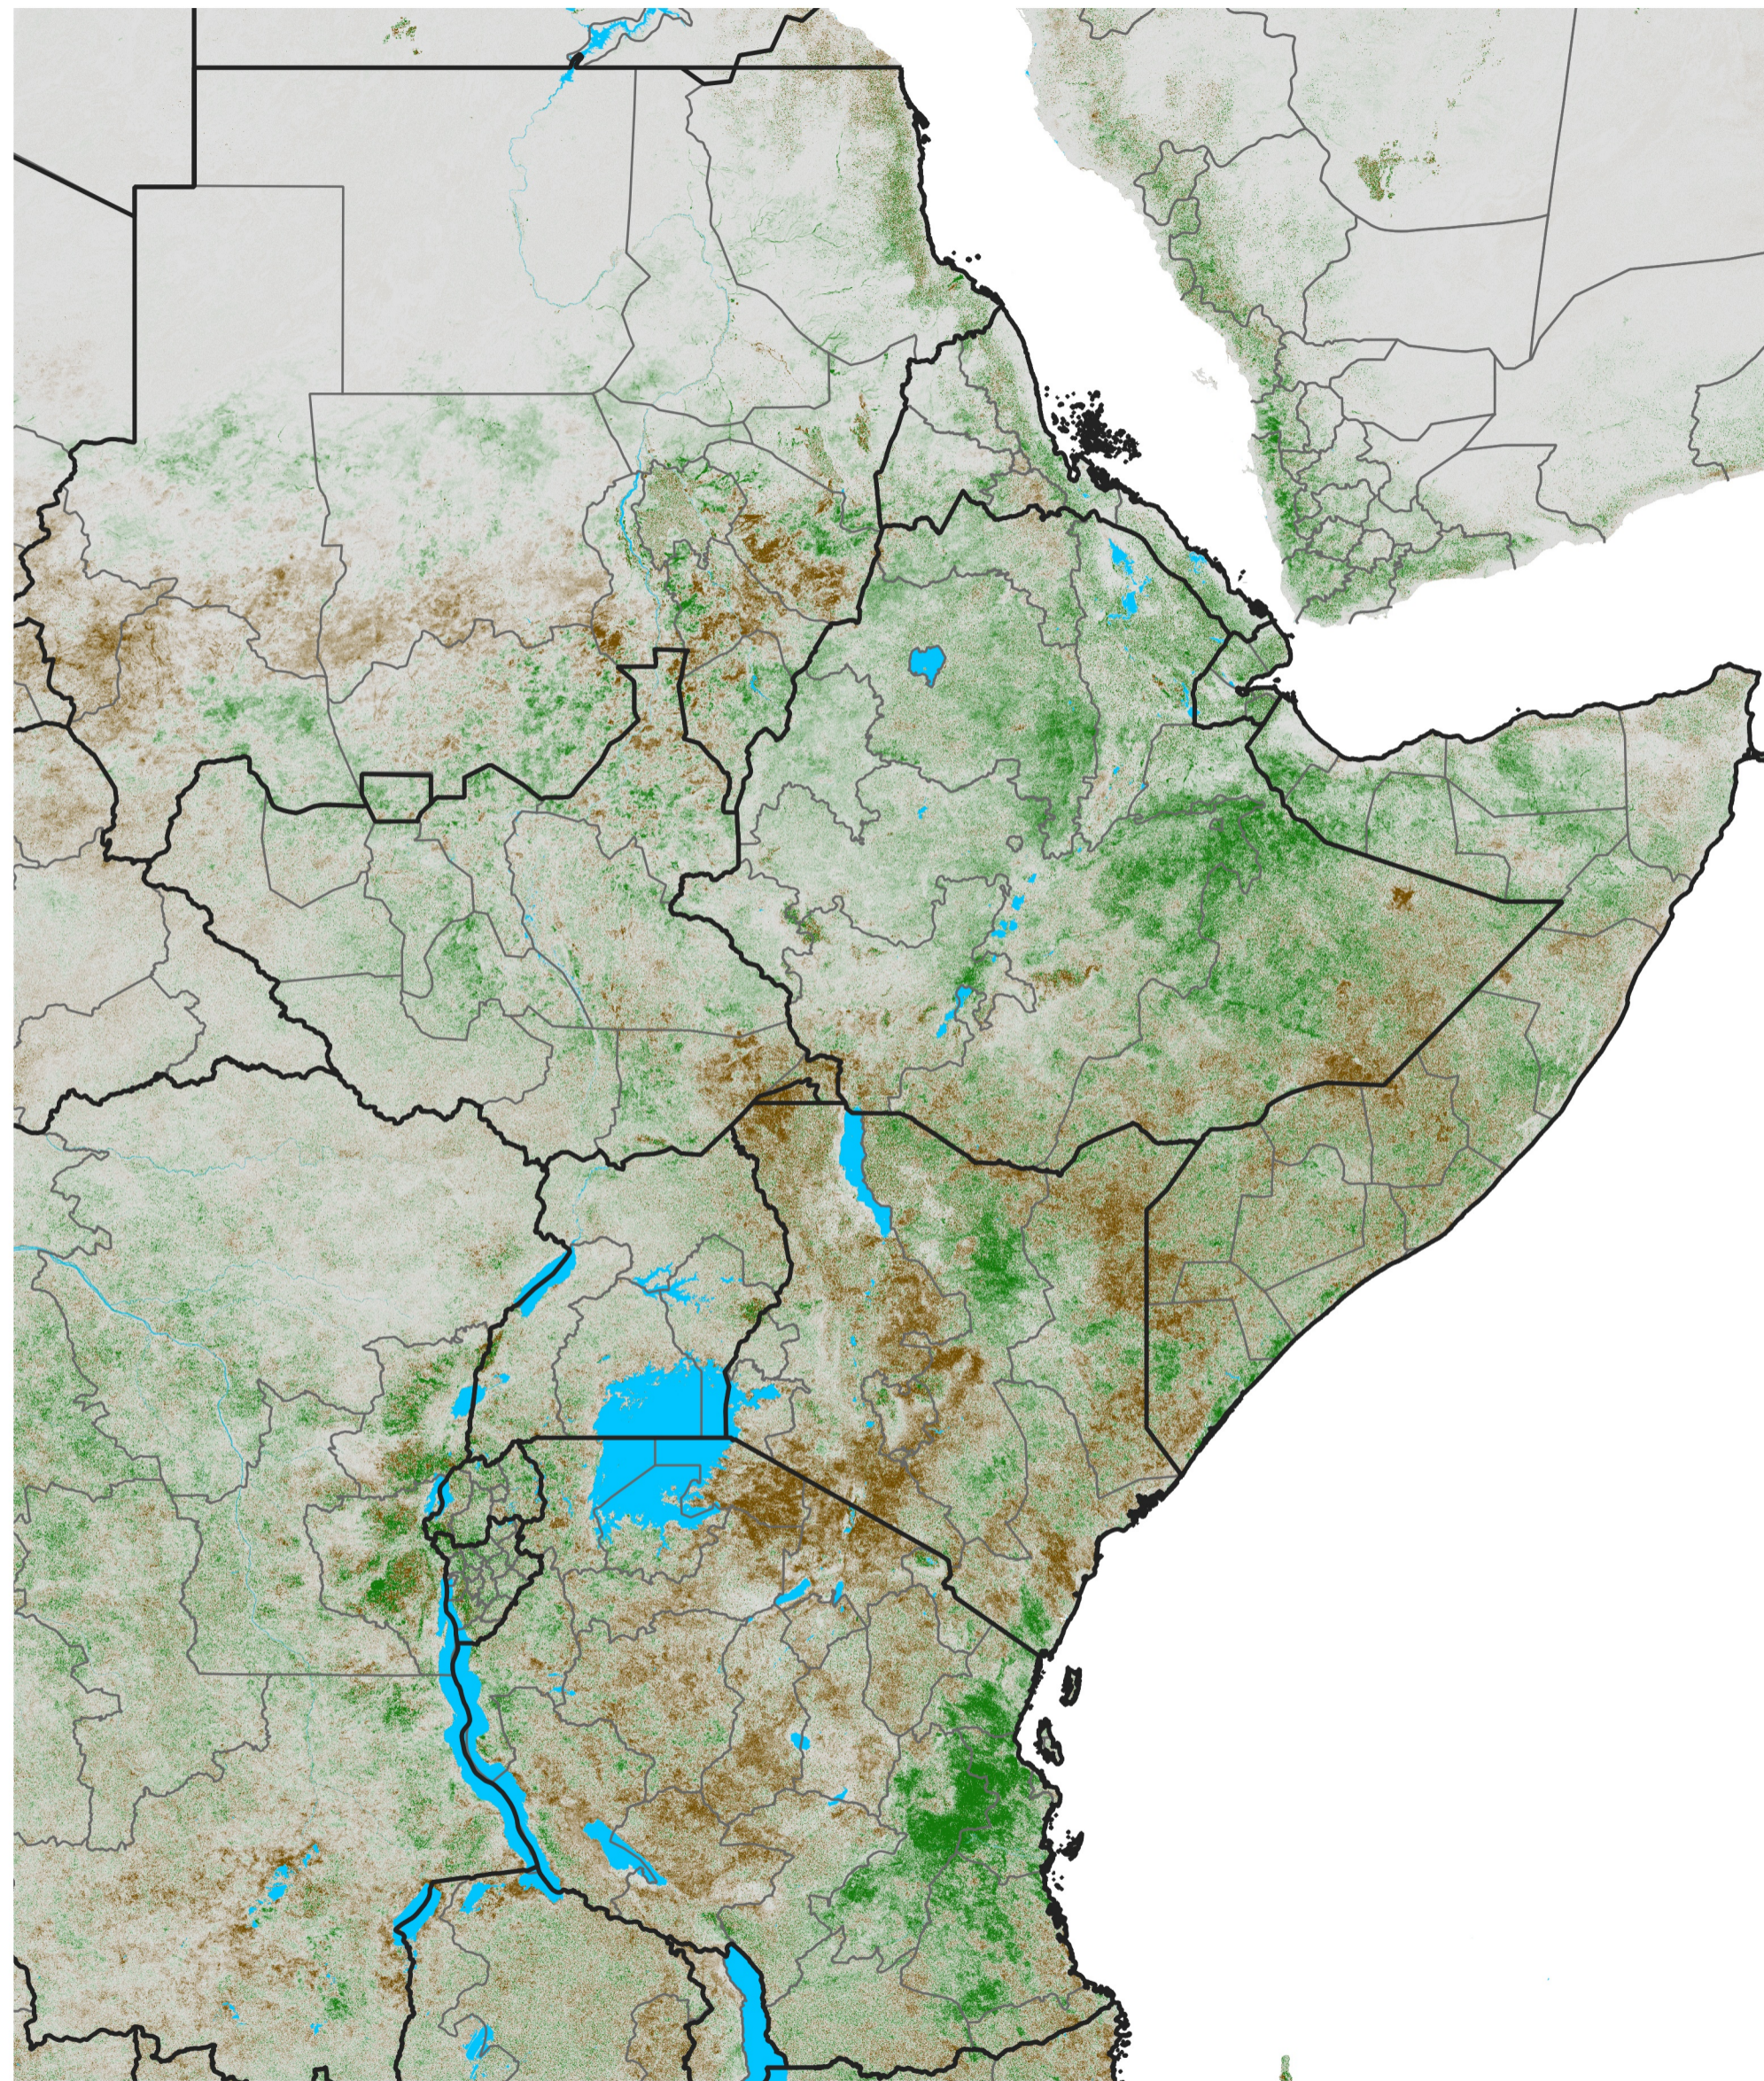

# East Africa NDVI Difference

2013 minus 2012

Period 62 / Nov 01 - 10, 2013

## NDVI Difference

< -0.3   -0.2   -0.1   -0.05   0.05   0.1   0.2   >0.3

Negative

No Difference

Positive