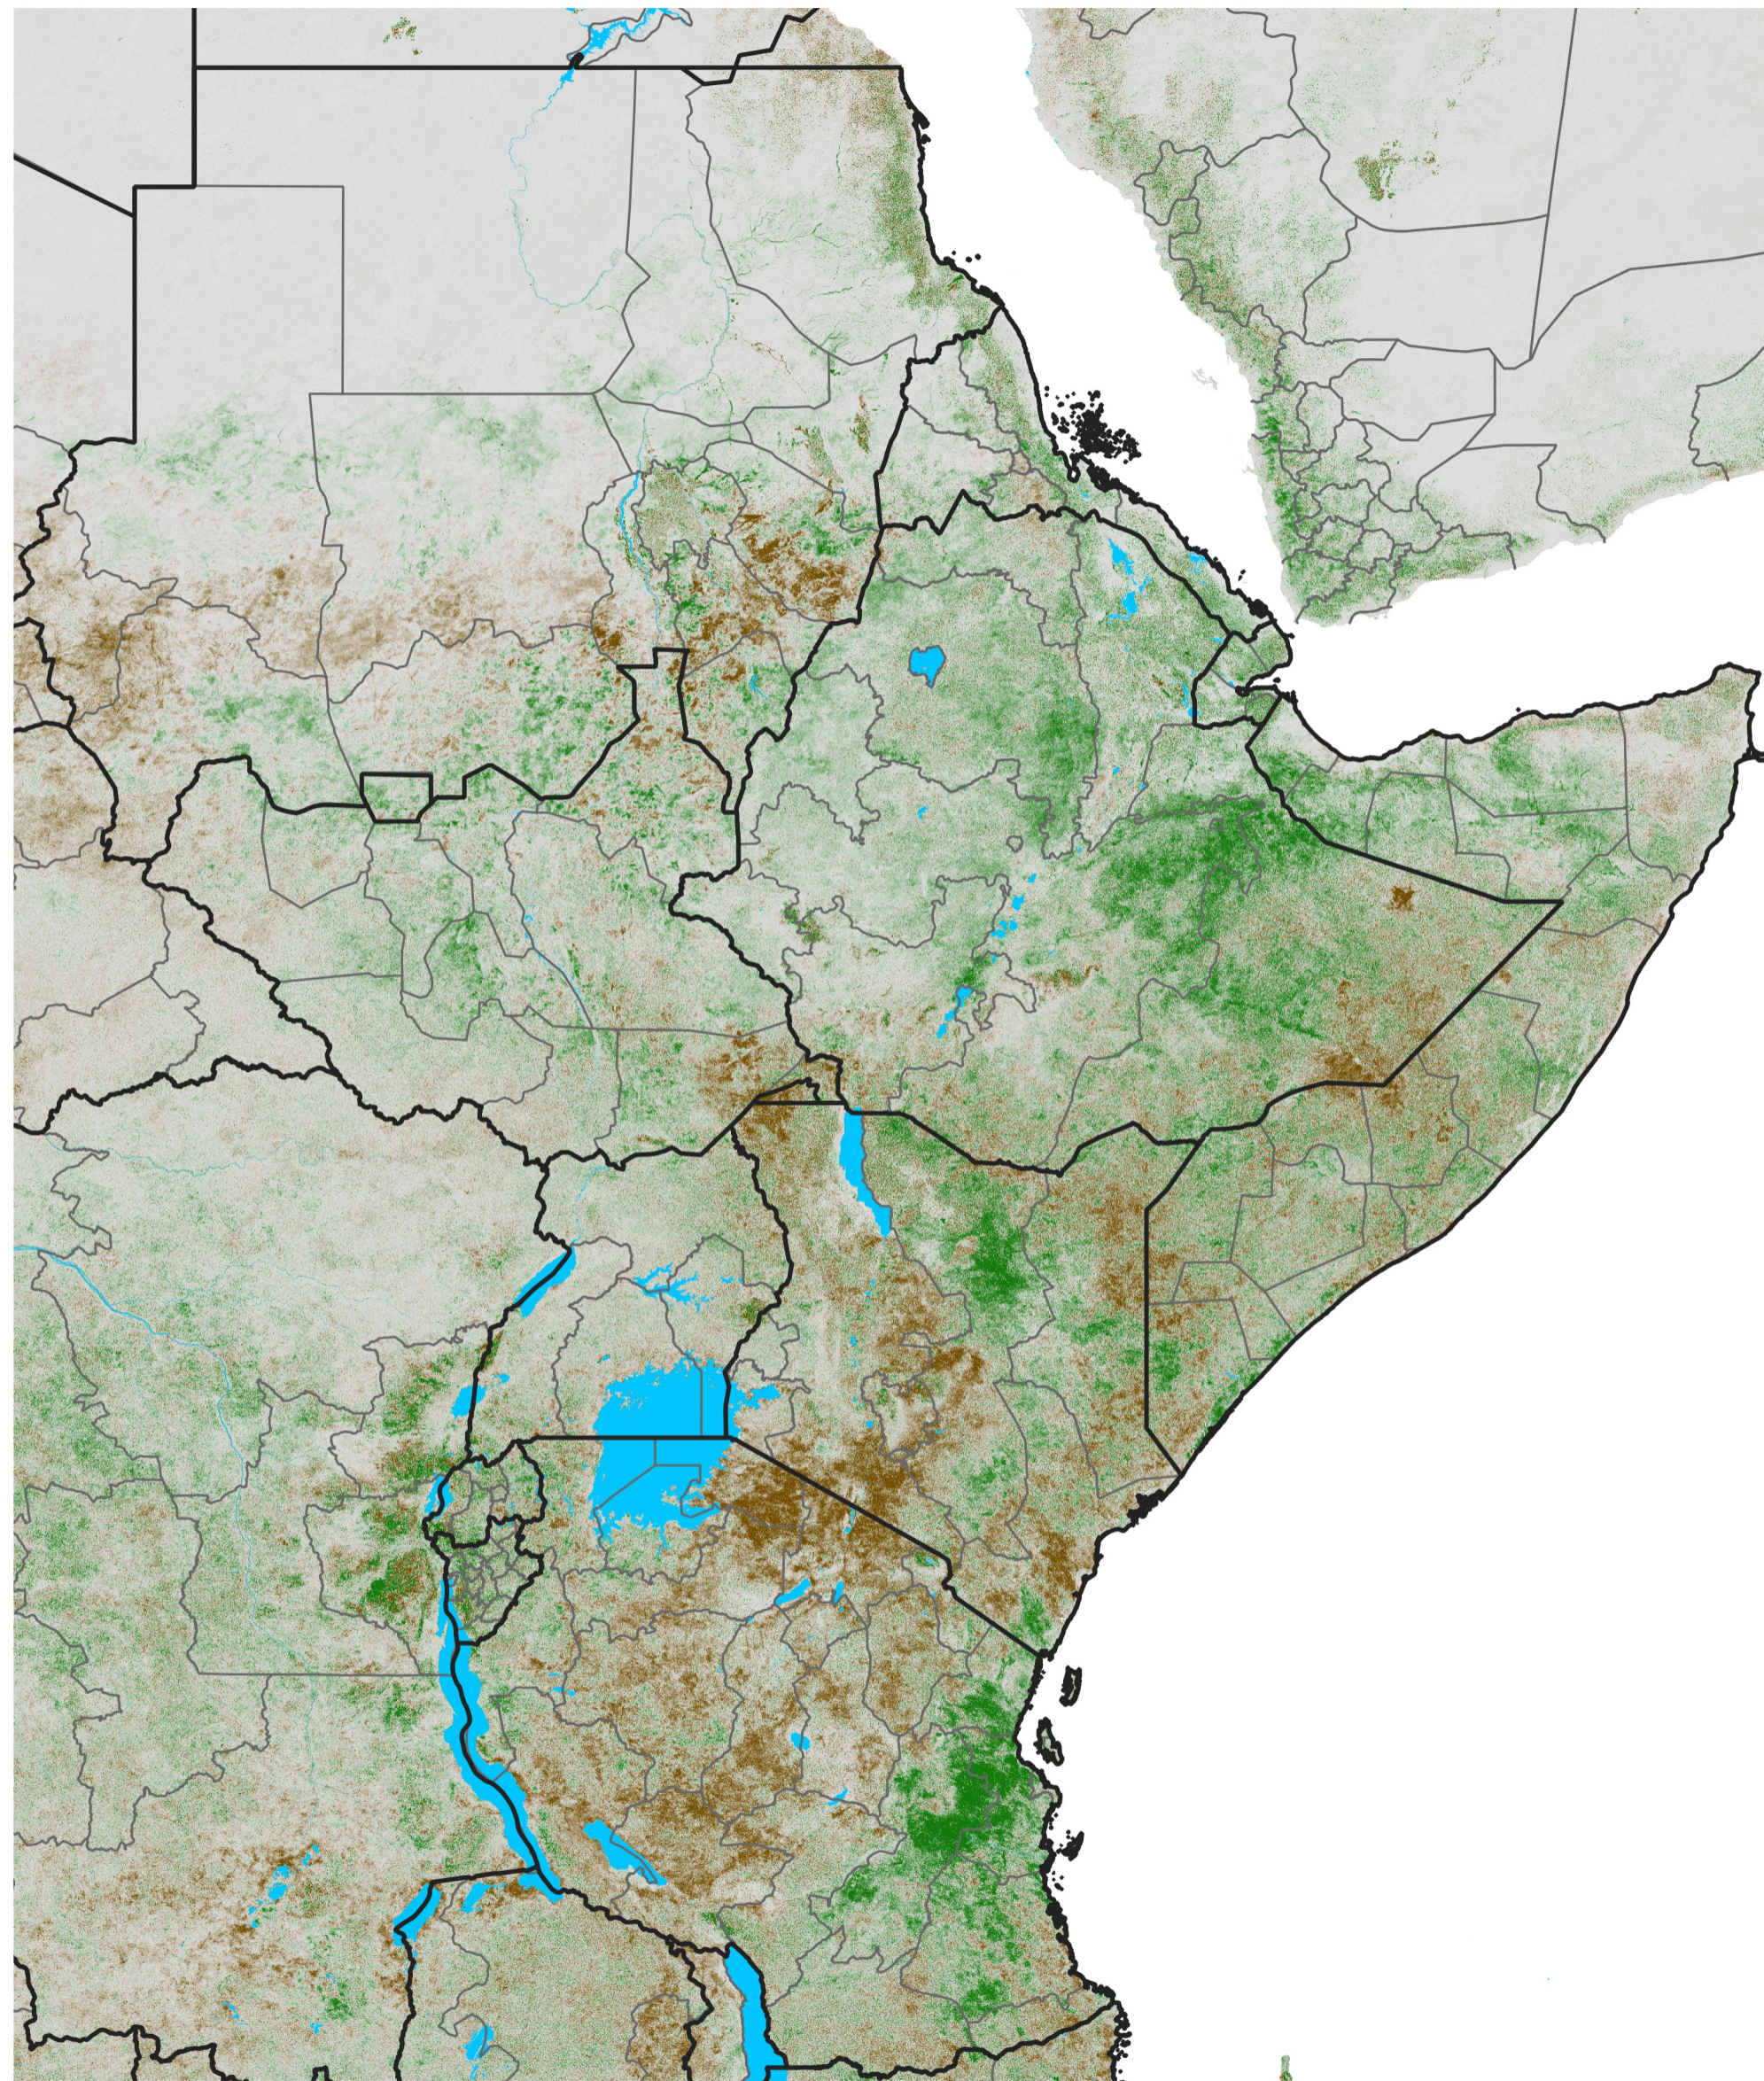

East Africa NDVI Difference

2013 minus 2012

Period 63 / Nov 06 - 15, 2013

NDVI Difference

< -0.3 -0.2 -0.1 -0.05 0.05 0.1 0.2 >0.3

Negative

No Difference

Positive