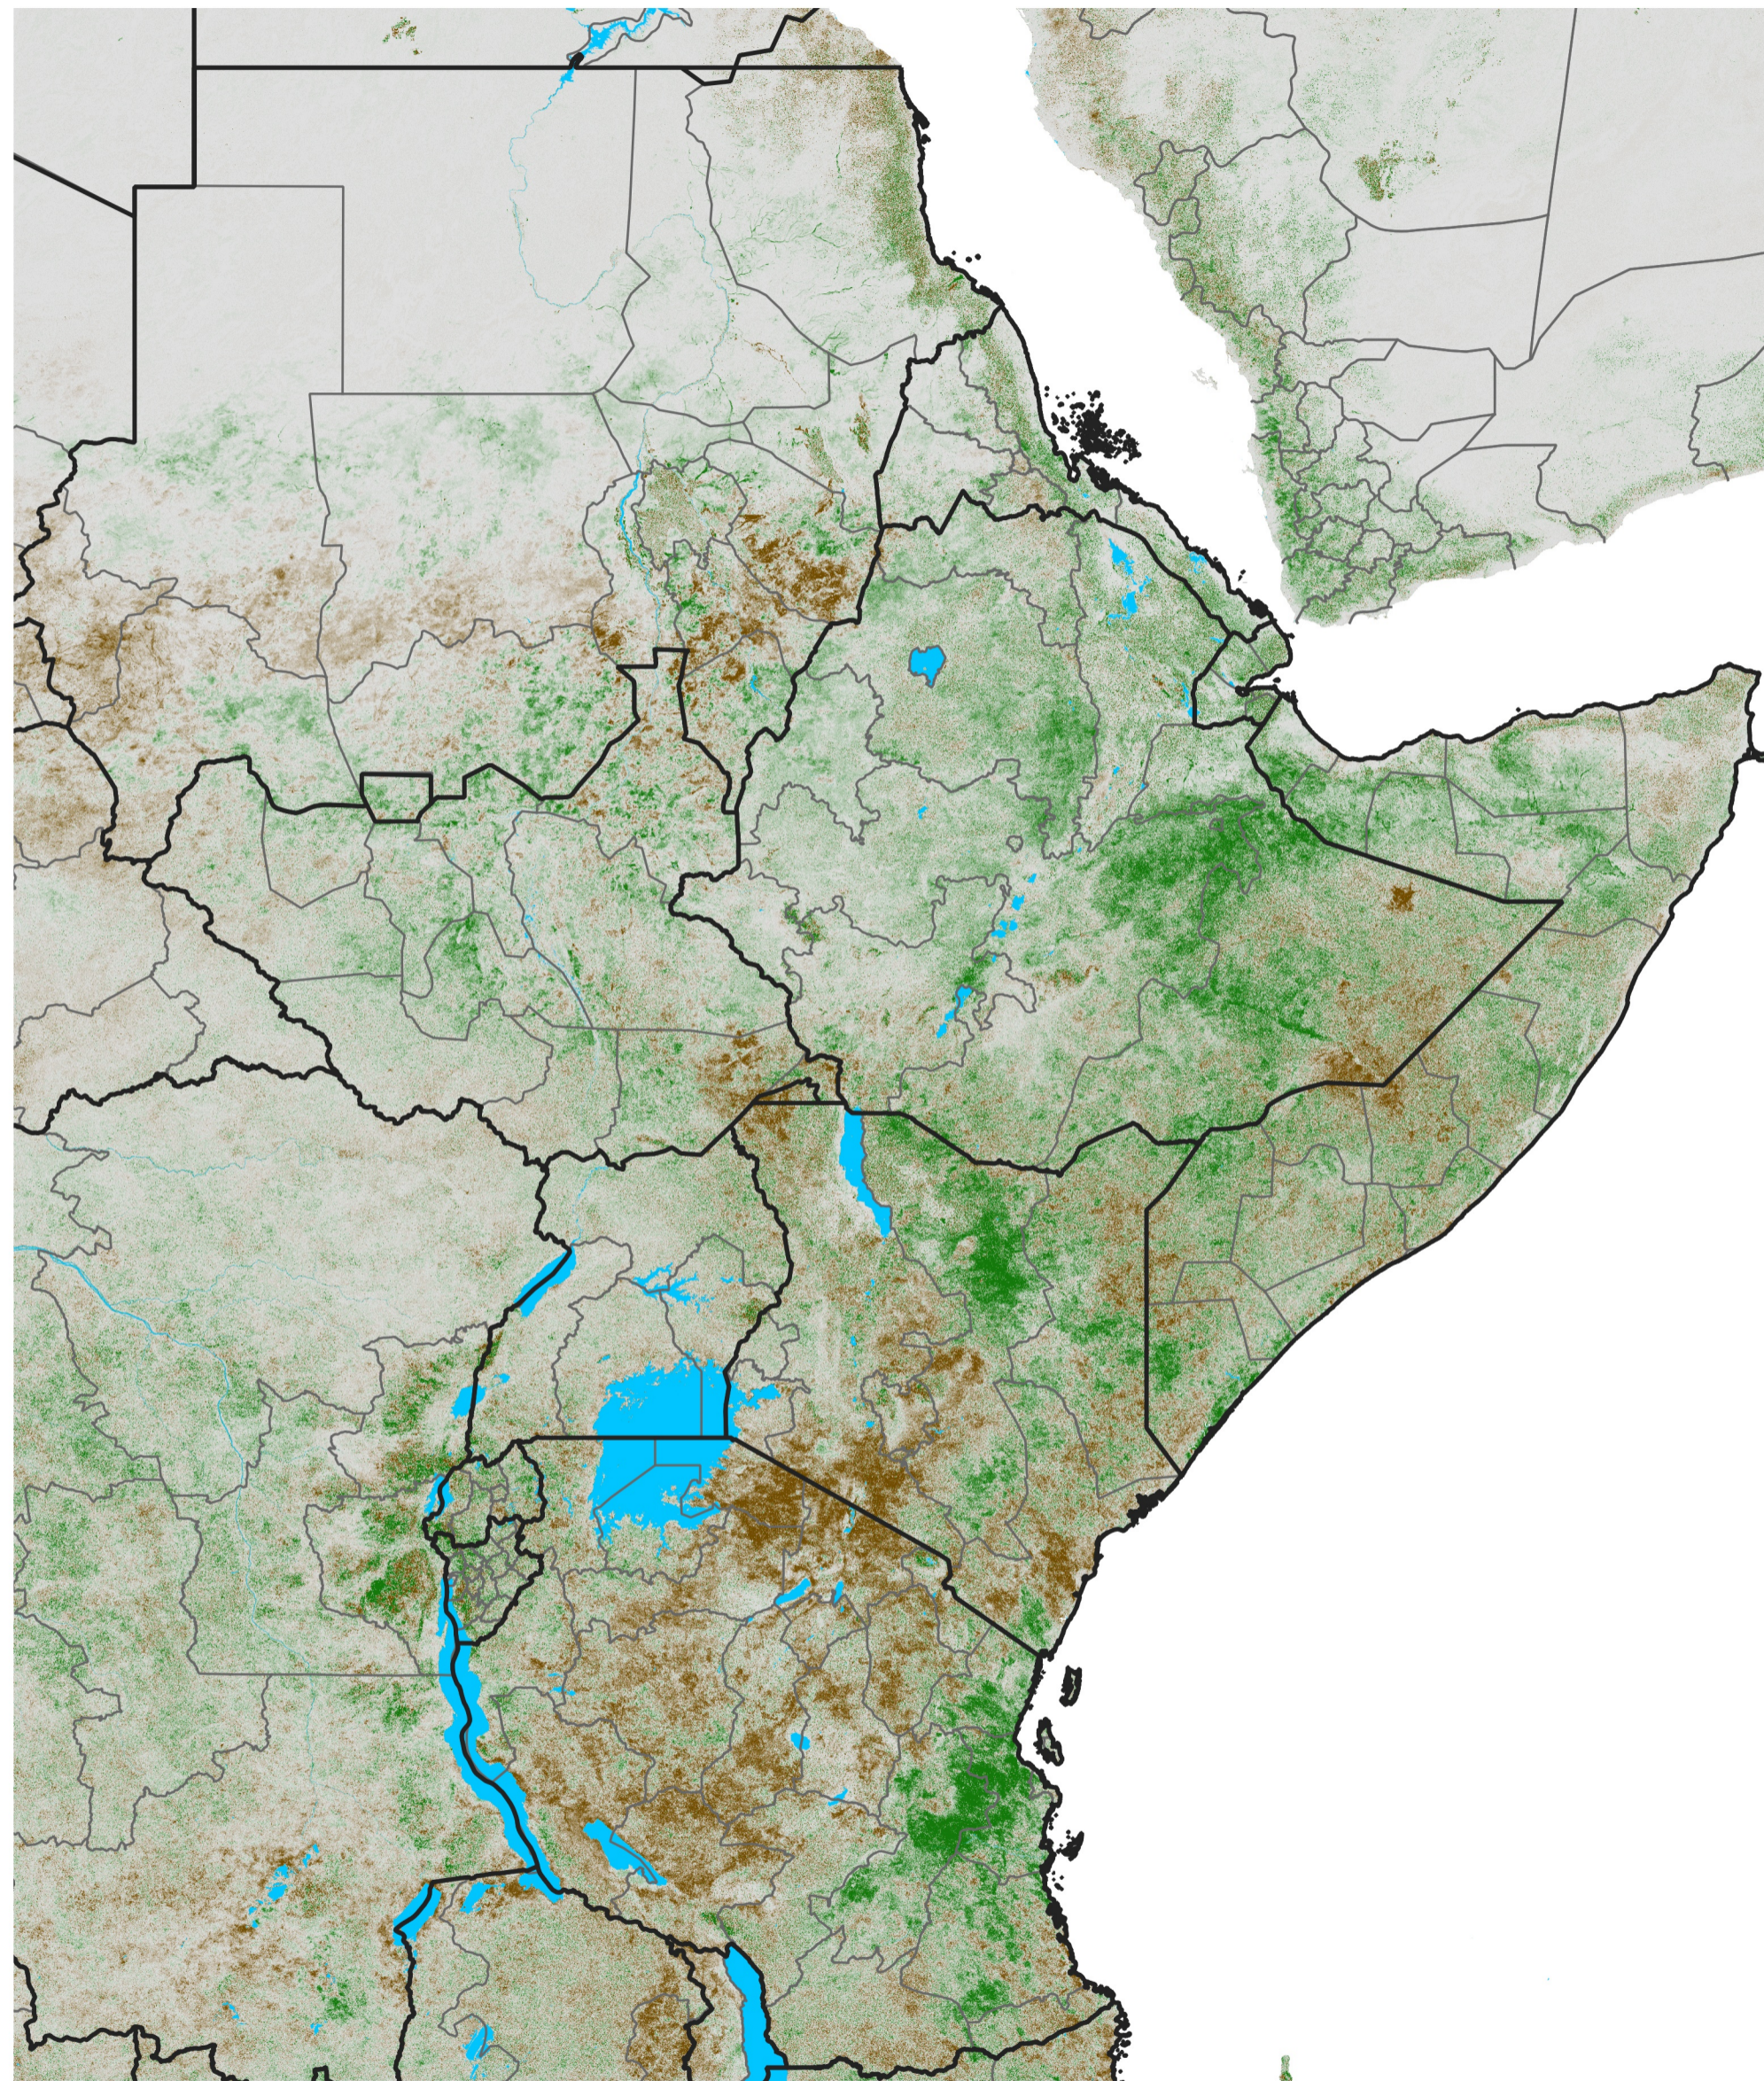

East Africa NDVI Difference

2013 minus 2012

Period 64 / Nov 11 - 20, 2013

NDVI Difference

< -0.3 -0.2 -0.1 -0.05 0.05 0.1 0.2 >0.3

Negative

No Difference

Positive