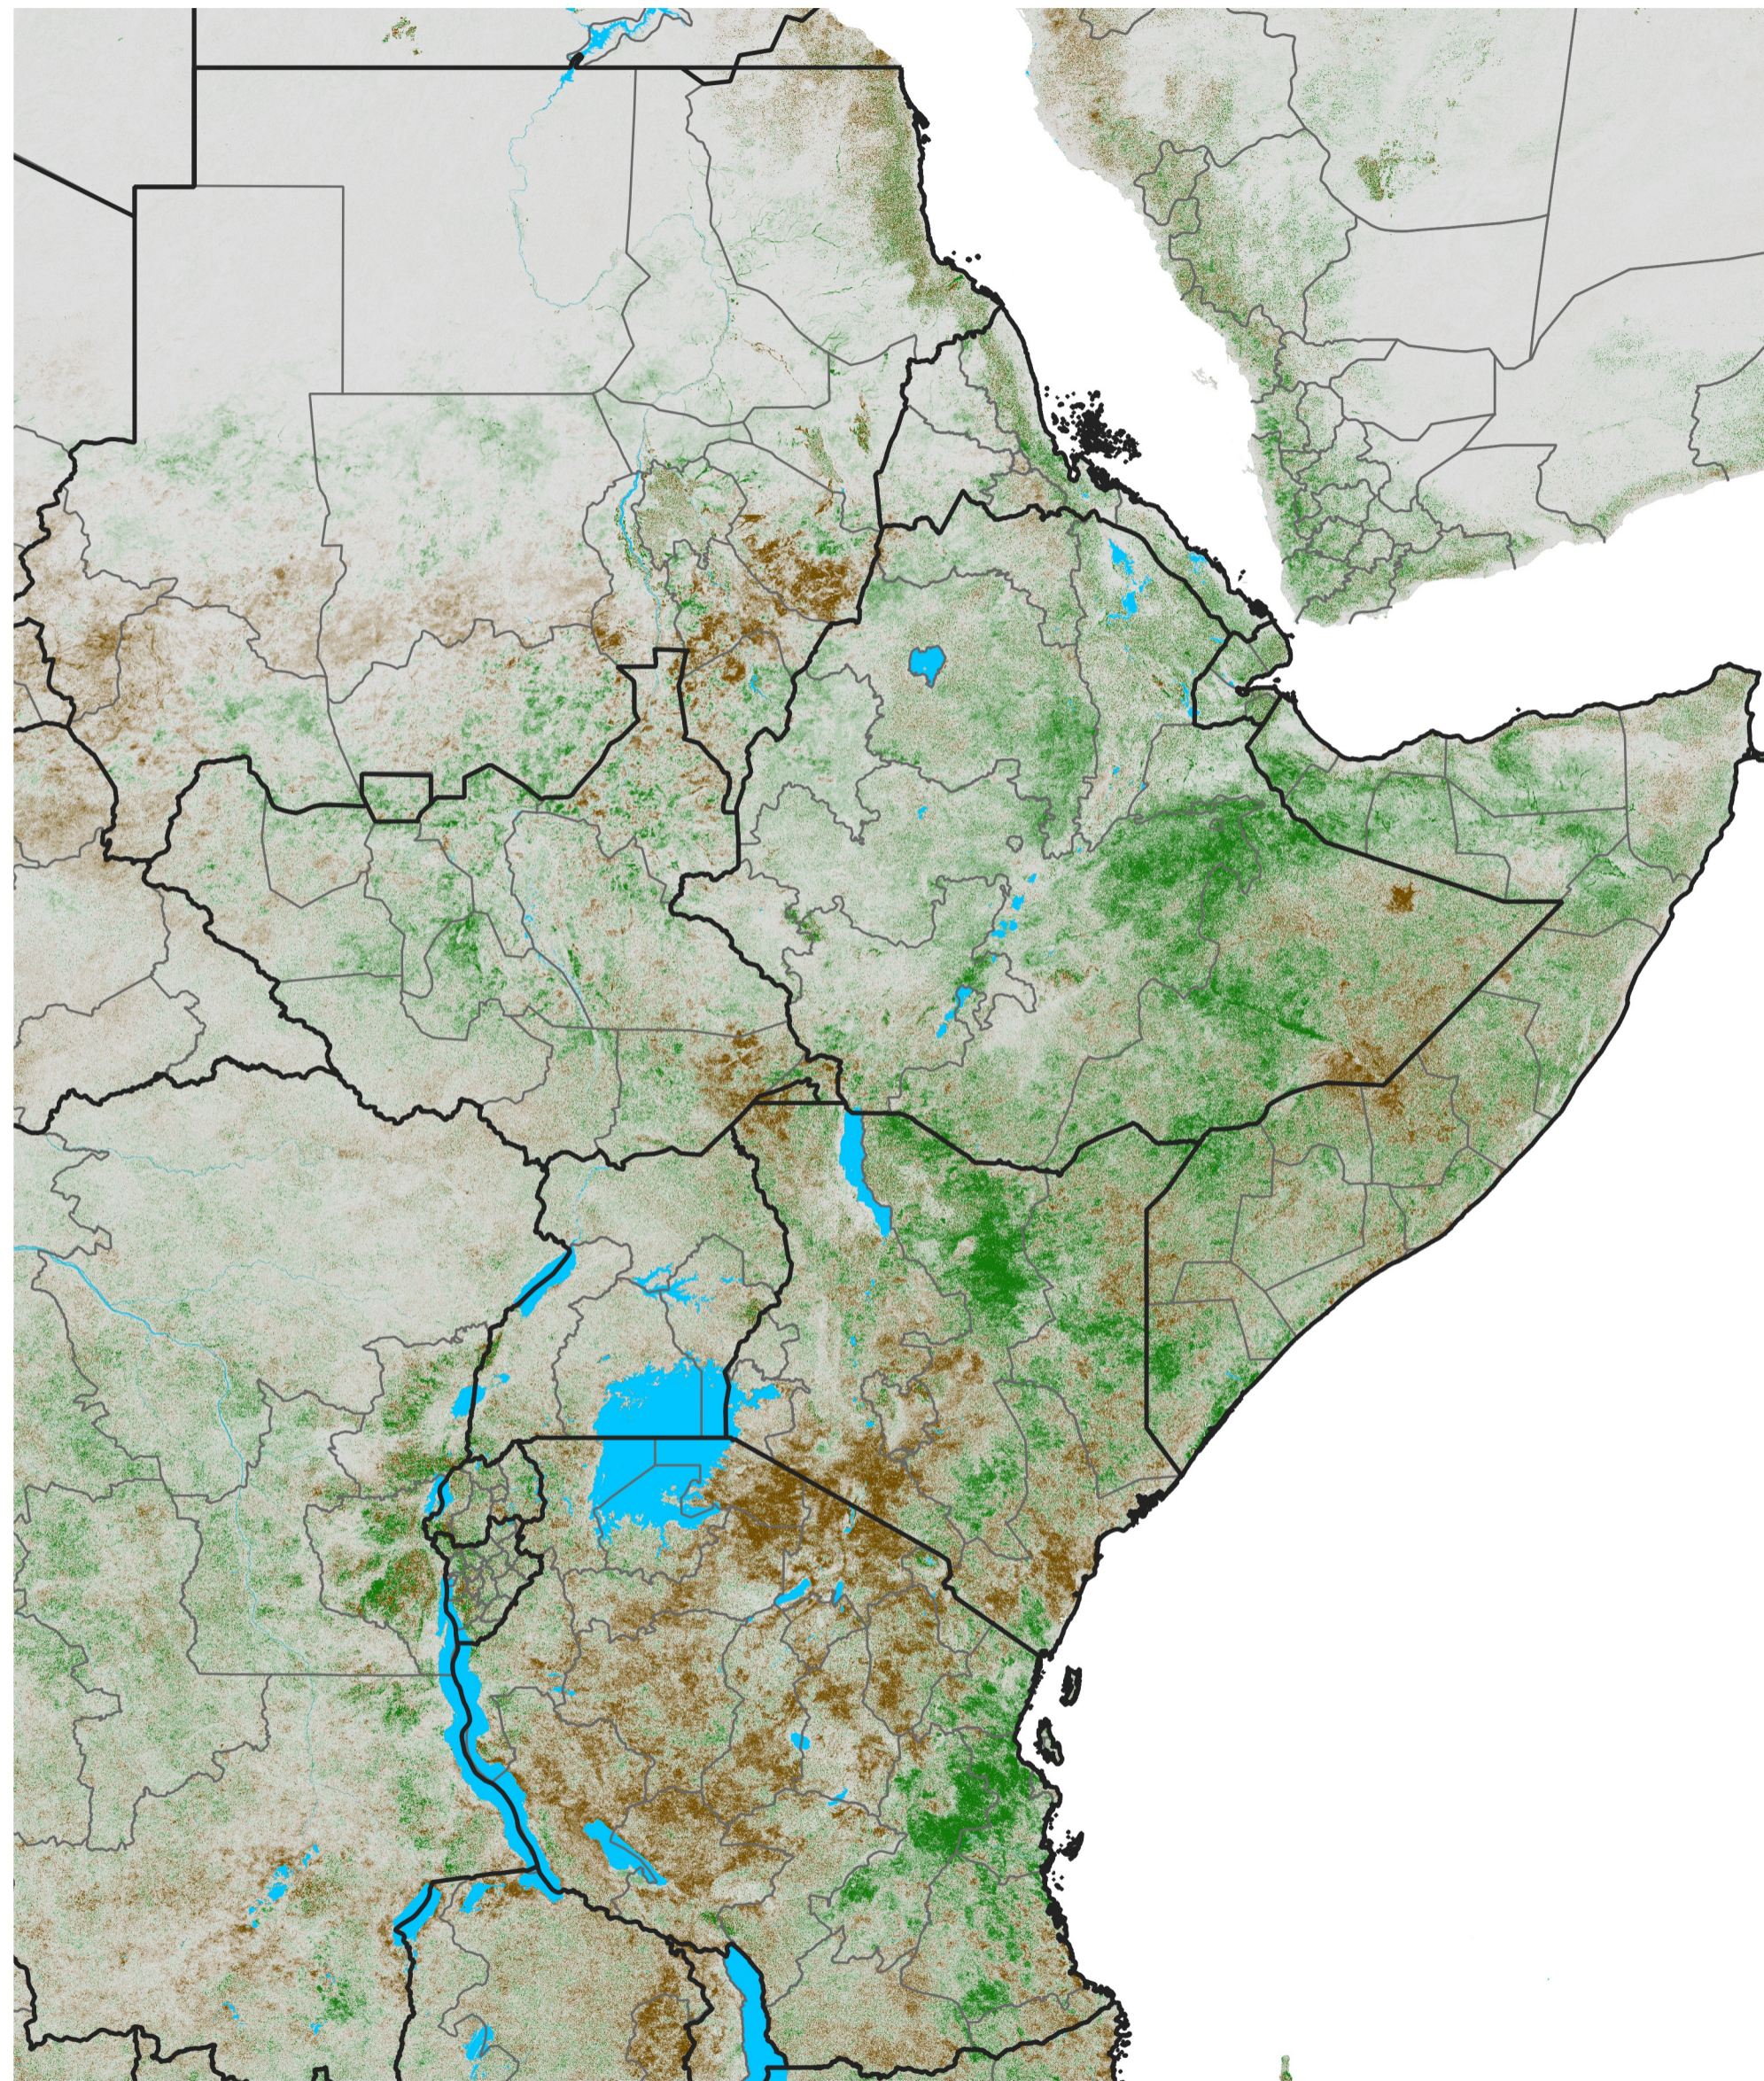

East Africa NDVI Difference

2013 minus 2012

Period 65 / Nov 16 - 25, 2013

NDVI Difference

< -0.3 -0.2 -0.1 -0.05 0.05 0.1 0.2 >0.3

Negative

No Difference

Positive