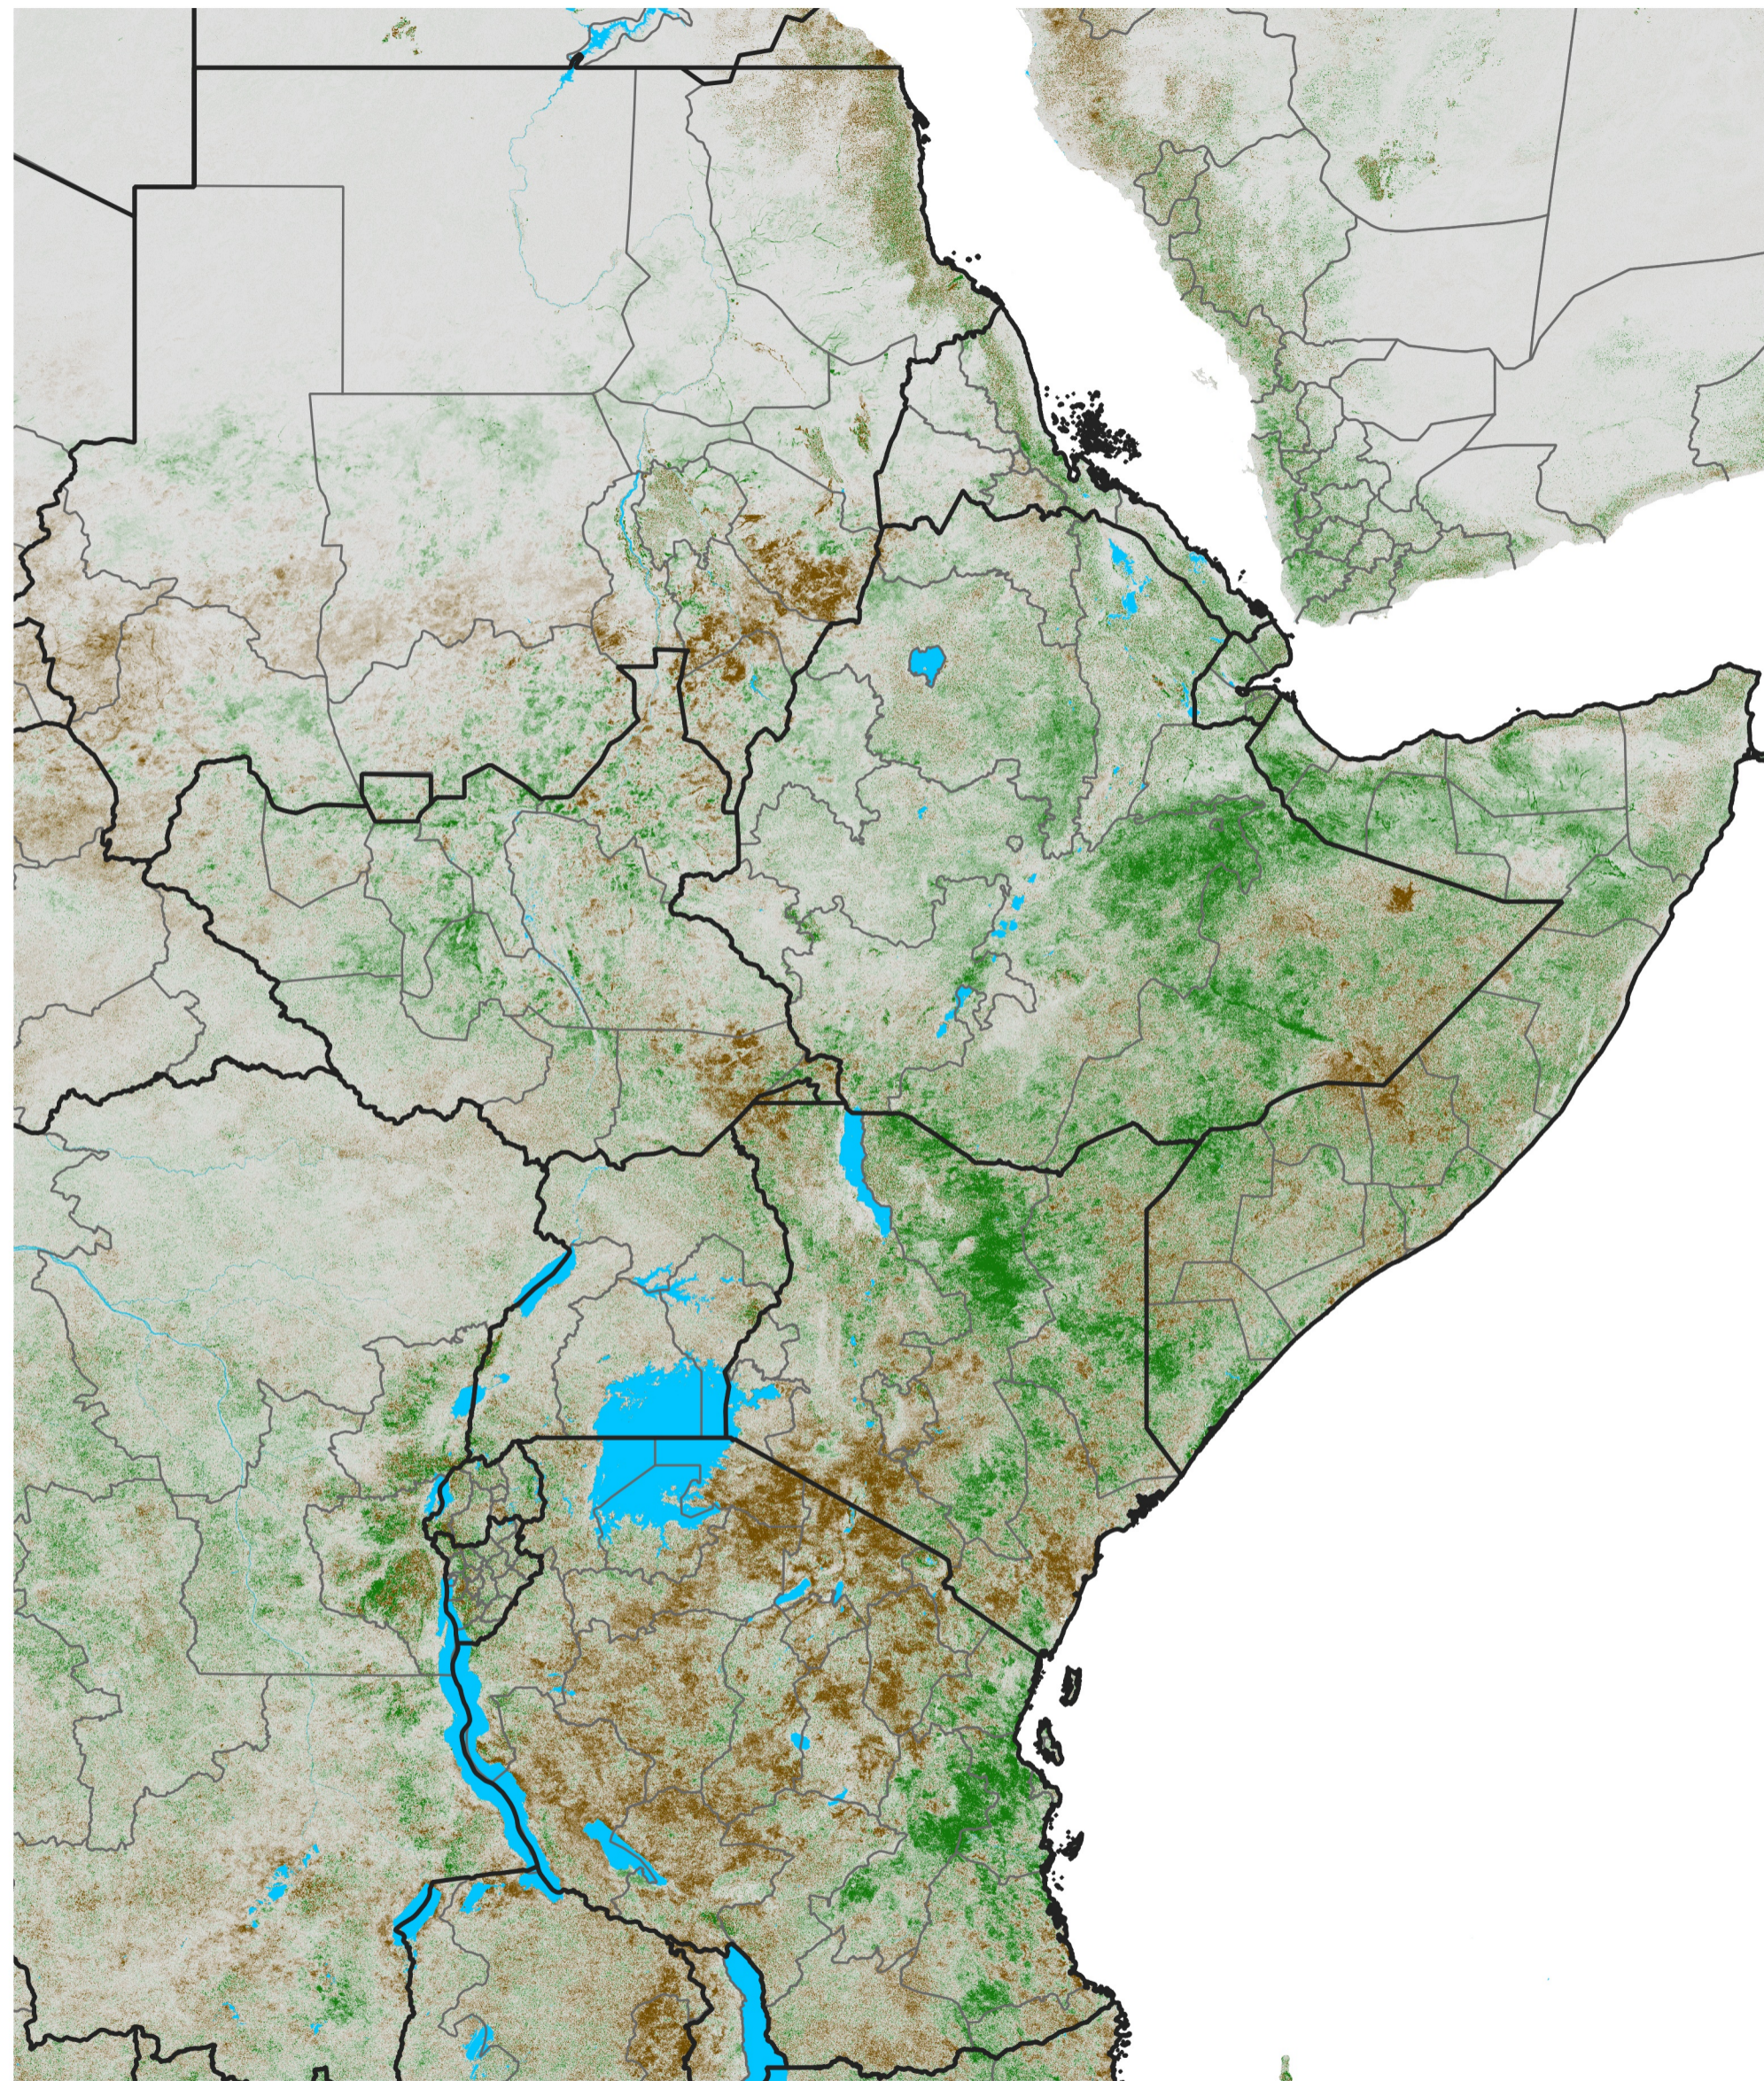

# East Africa NDVI Difference

2013 minus 2012

Period 66 / Nov 21 - 30, 2013

## NDVI Difference

< -0.3   -0.2   -0.1   -0.05   0.05   0.1   0.2   >0.3

Negative

No Difference

Positive