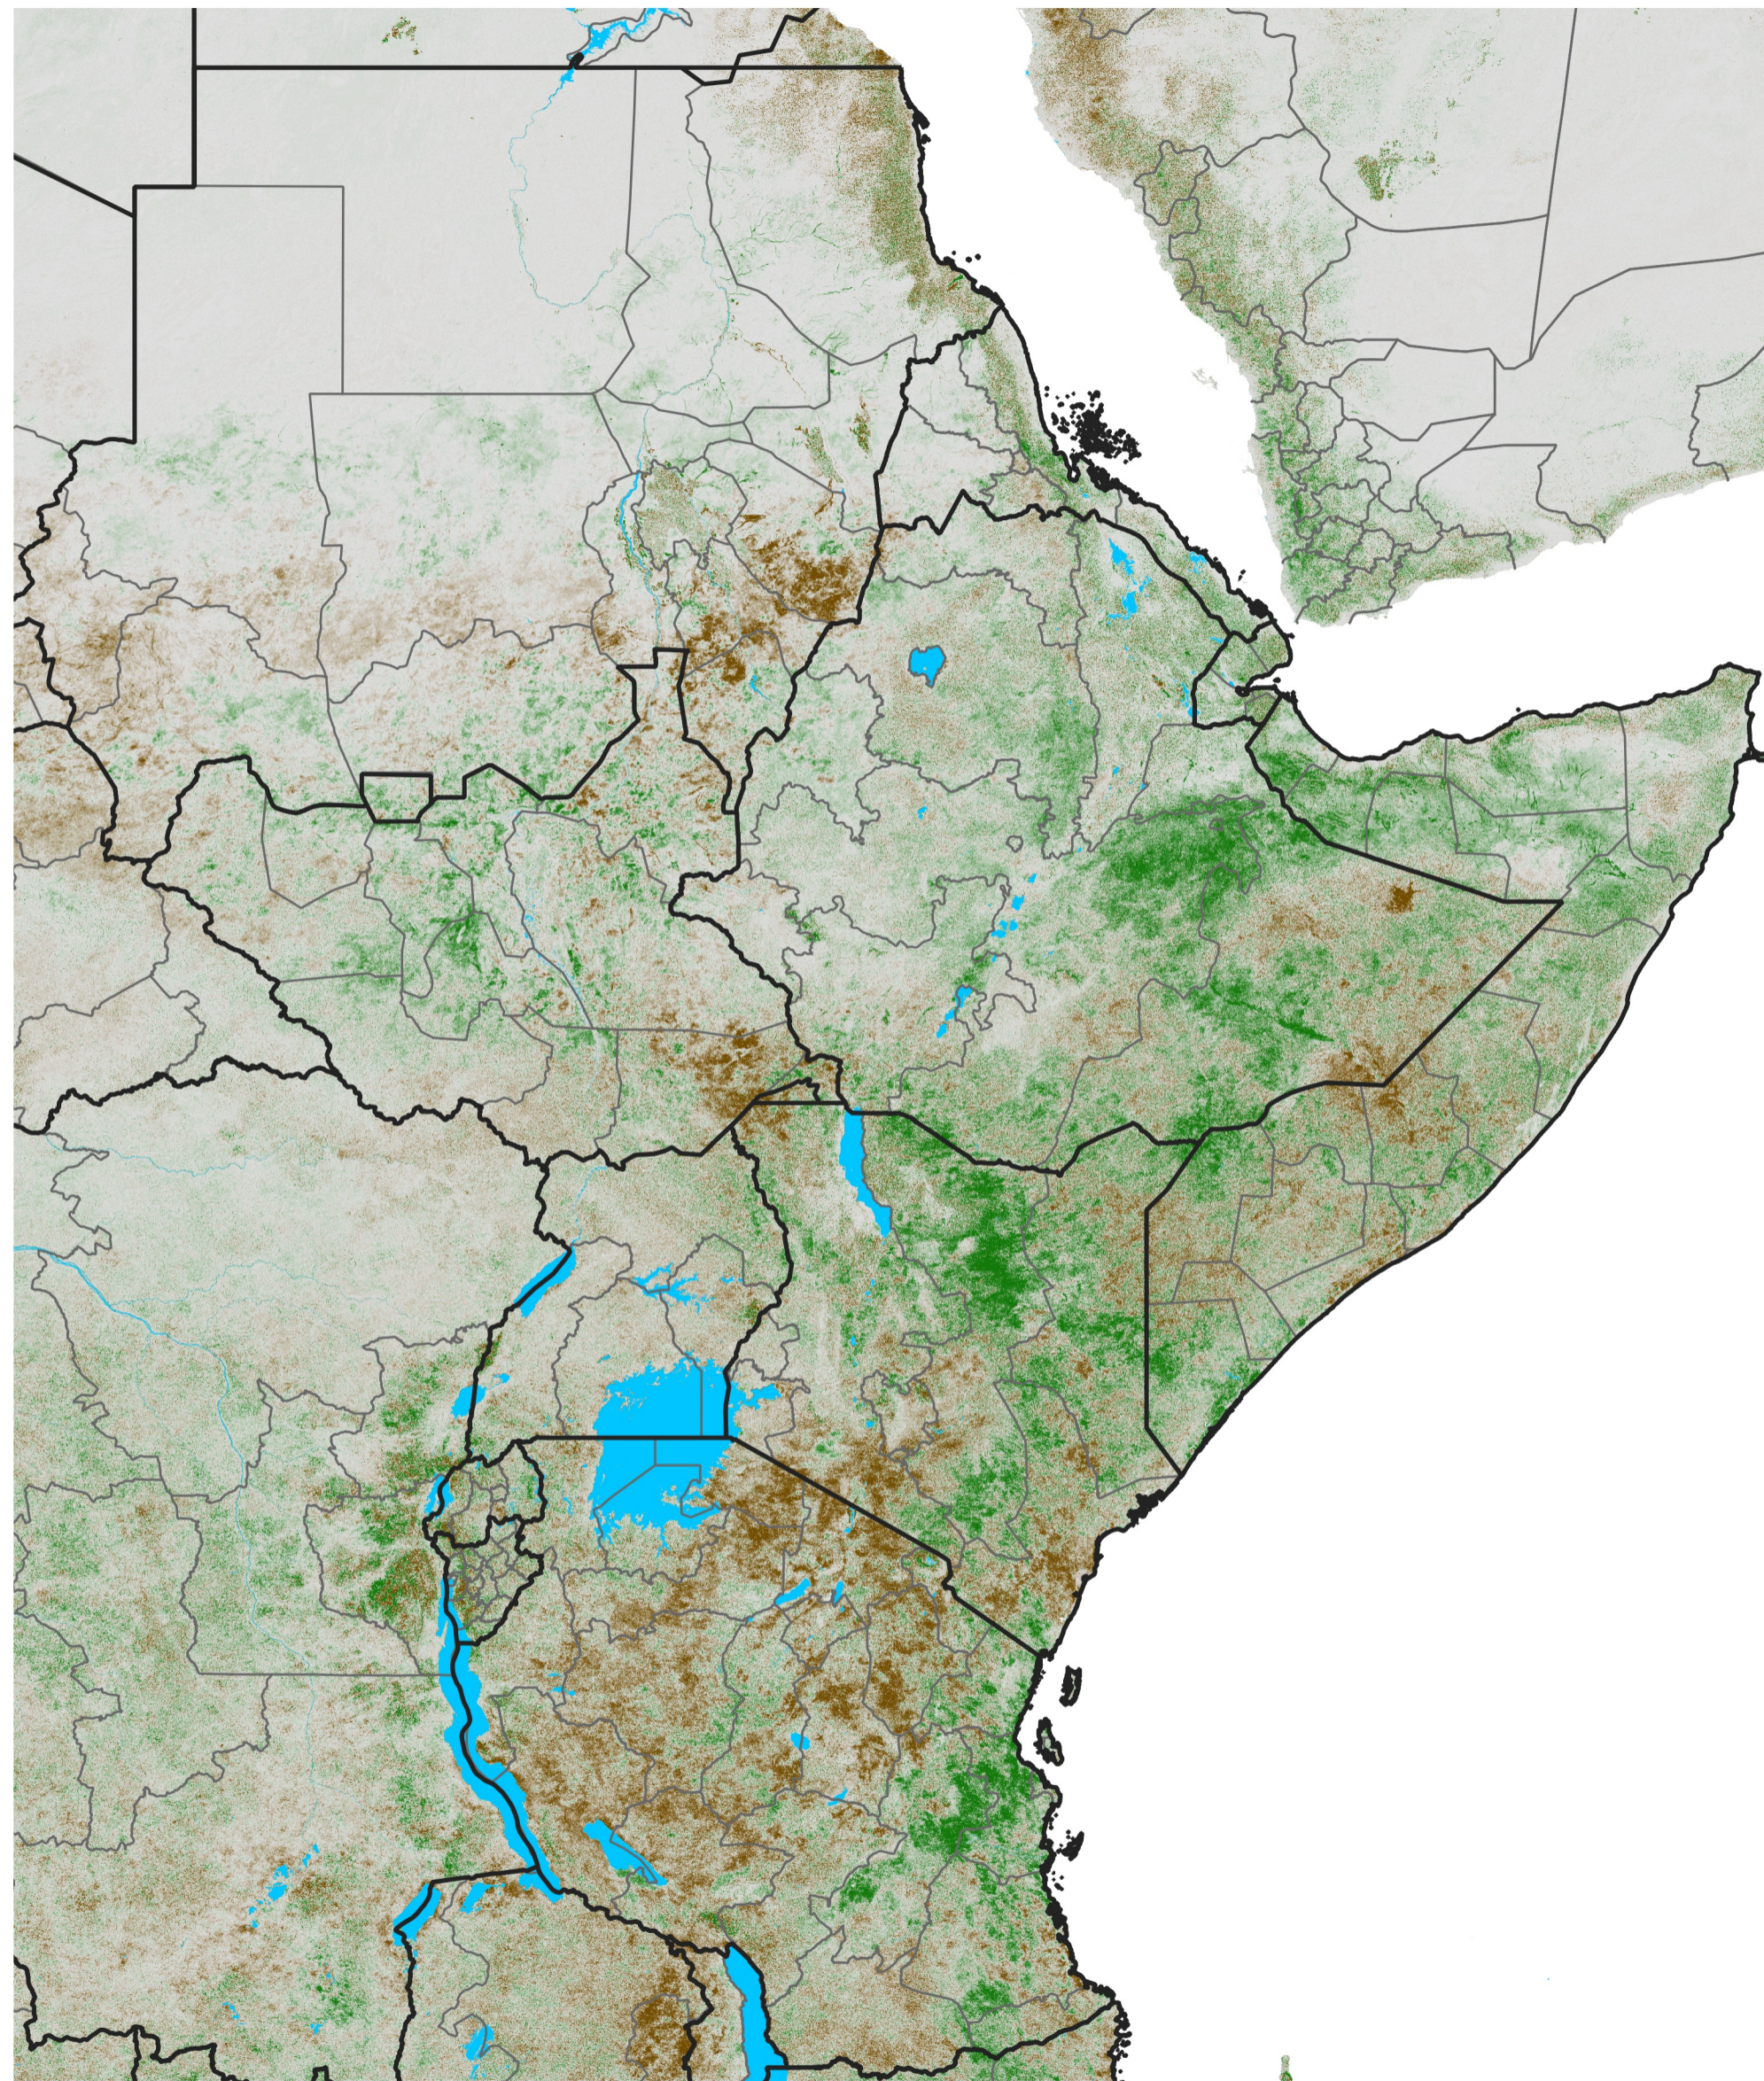

# East Africa NDVI Difference

2013 minus 2012

Period 67 / Nov 26 - Dec 05, 2013

## NDVI Difference

< -0.3   -0.2   -0.1   -0.05   0.05   0.1   0.2   >0.3

Negative

No Difference

Positive