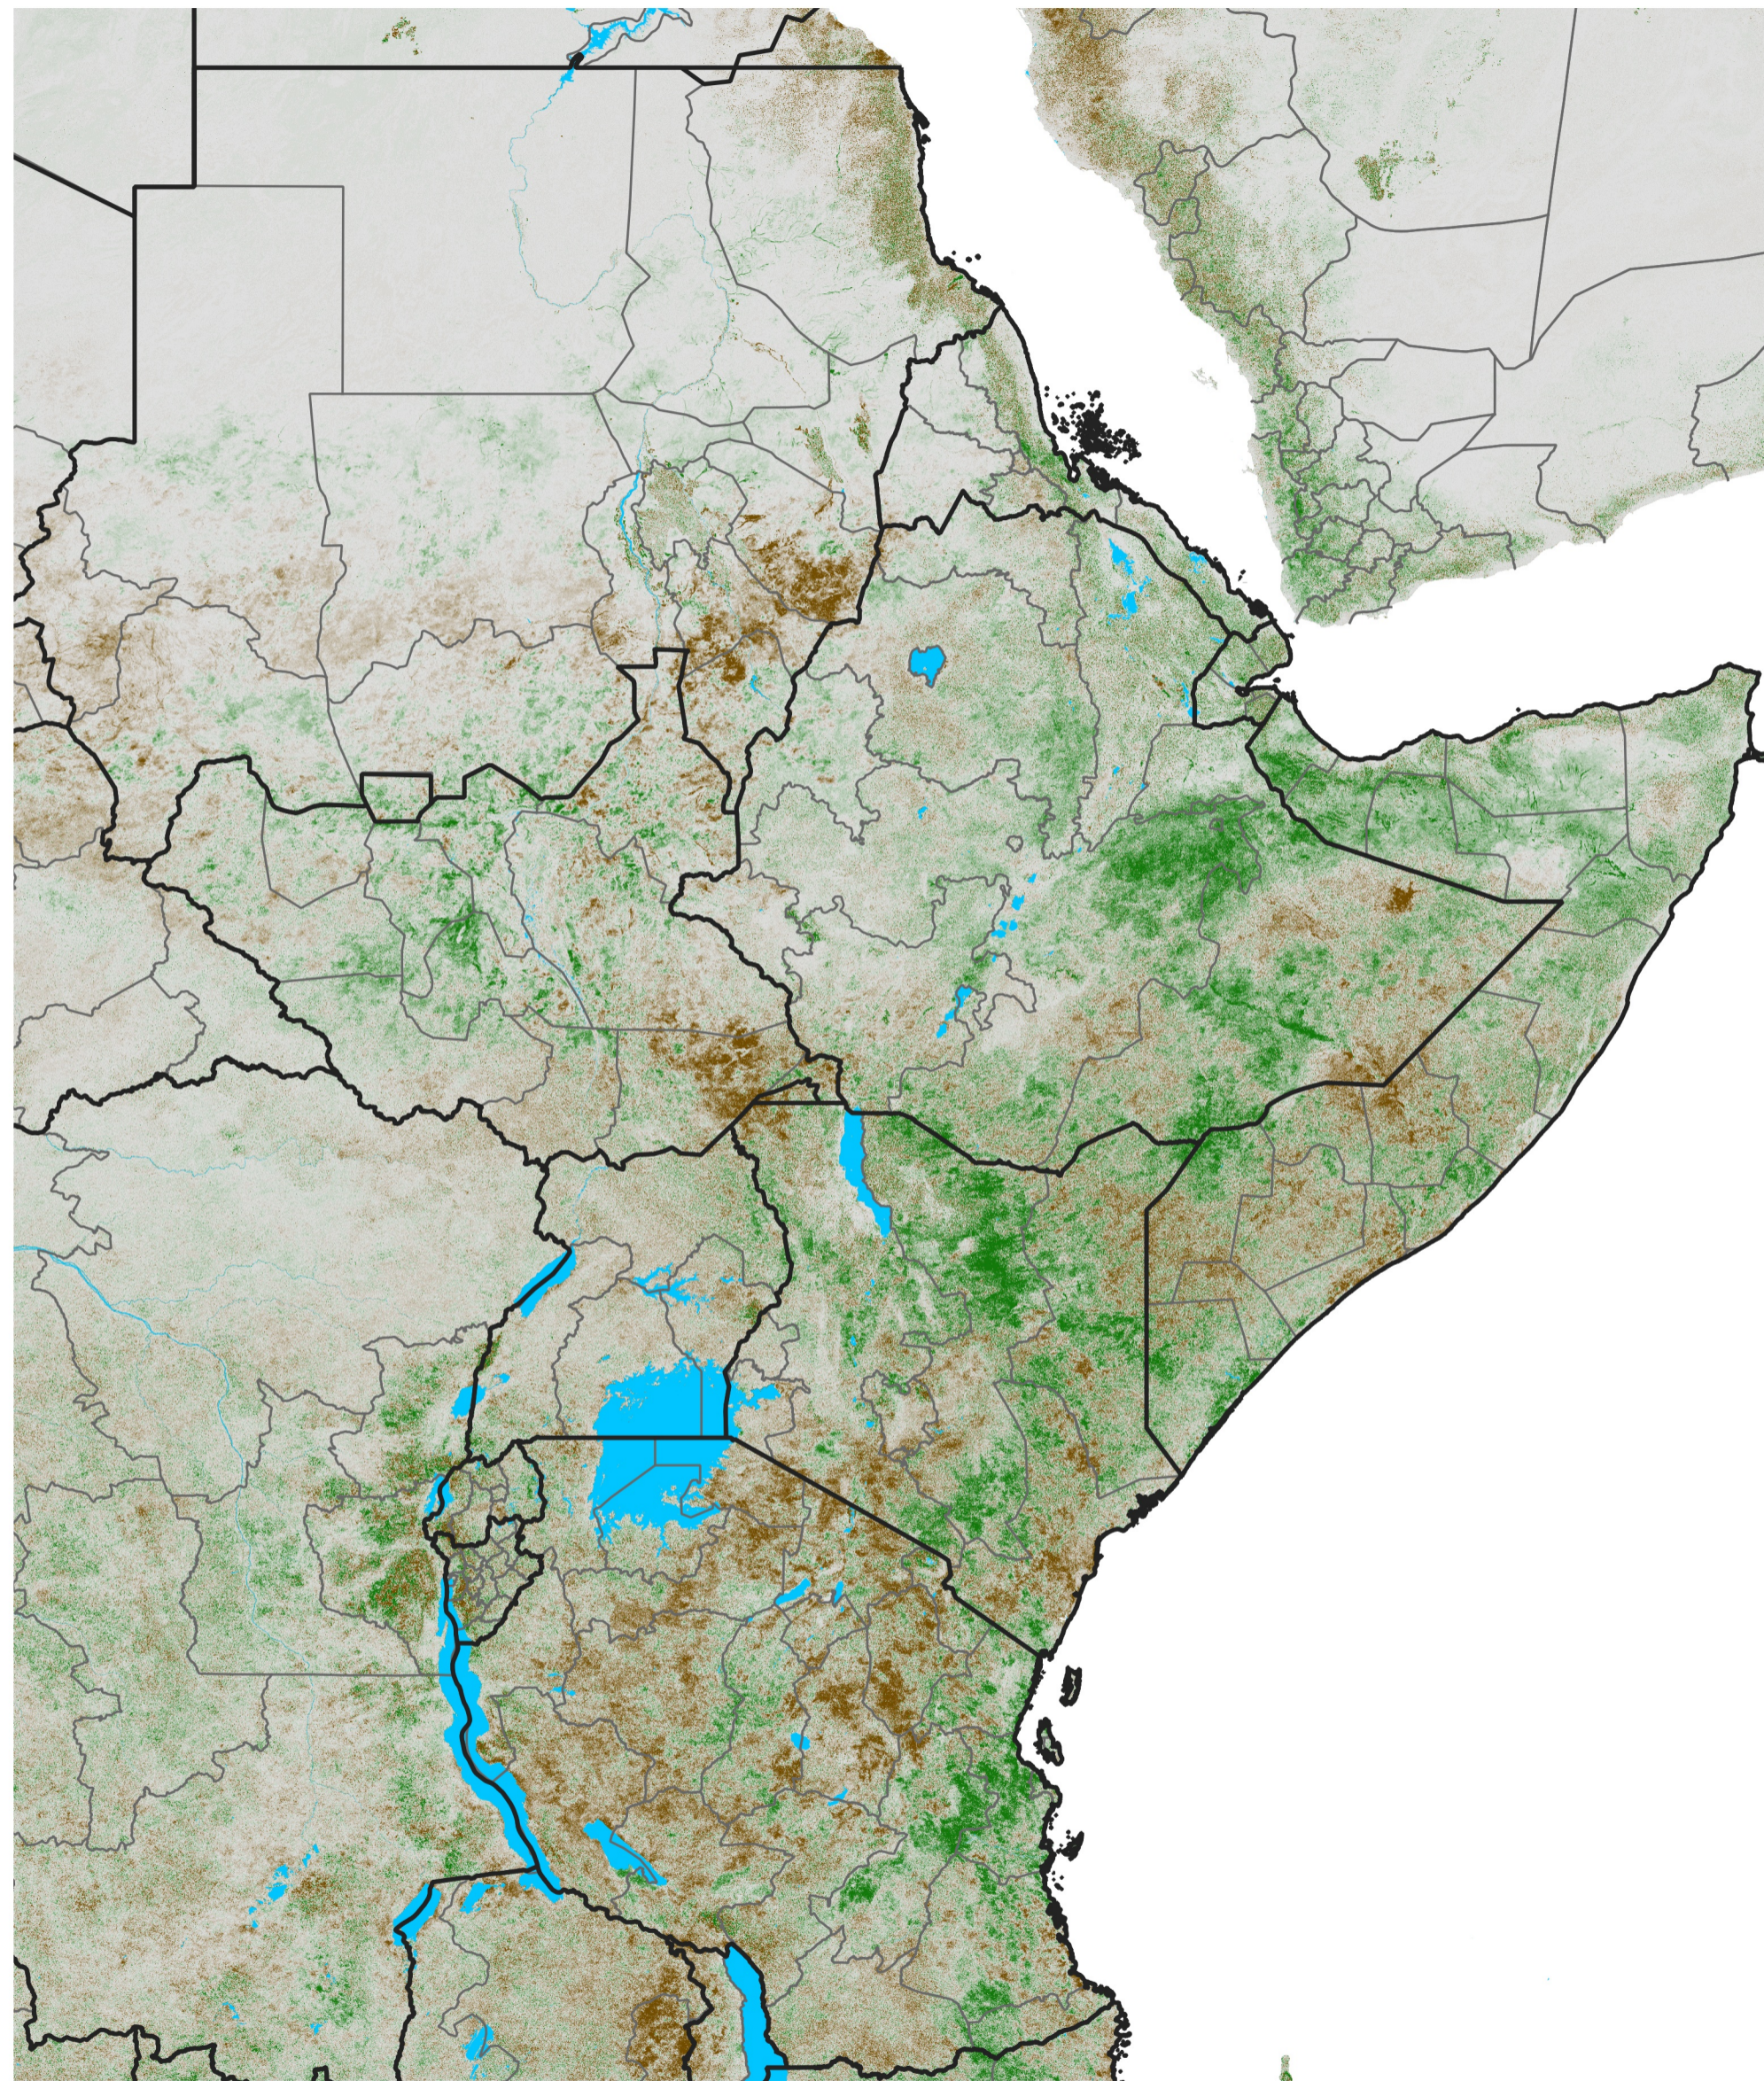

East Africa NDVI Difference

2013 minus 2012

Period 68 / Dec 01 - 10, 2013

NDVI Difference

< -0.3 -0.2 -0.1 -0.05 0.05 0.1 0.2 >0.3

Negative

No Difference

Positive