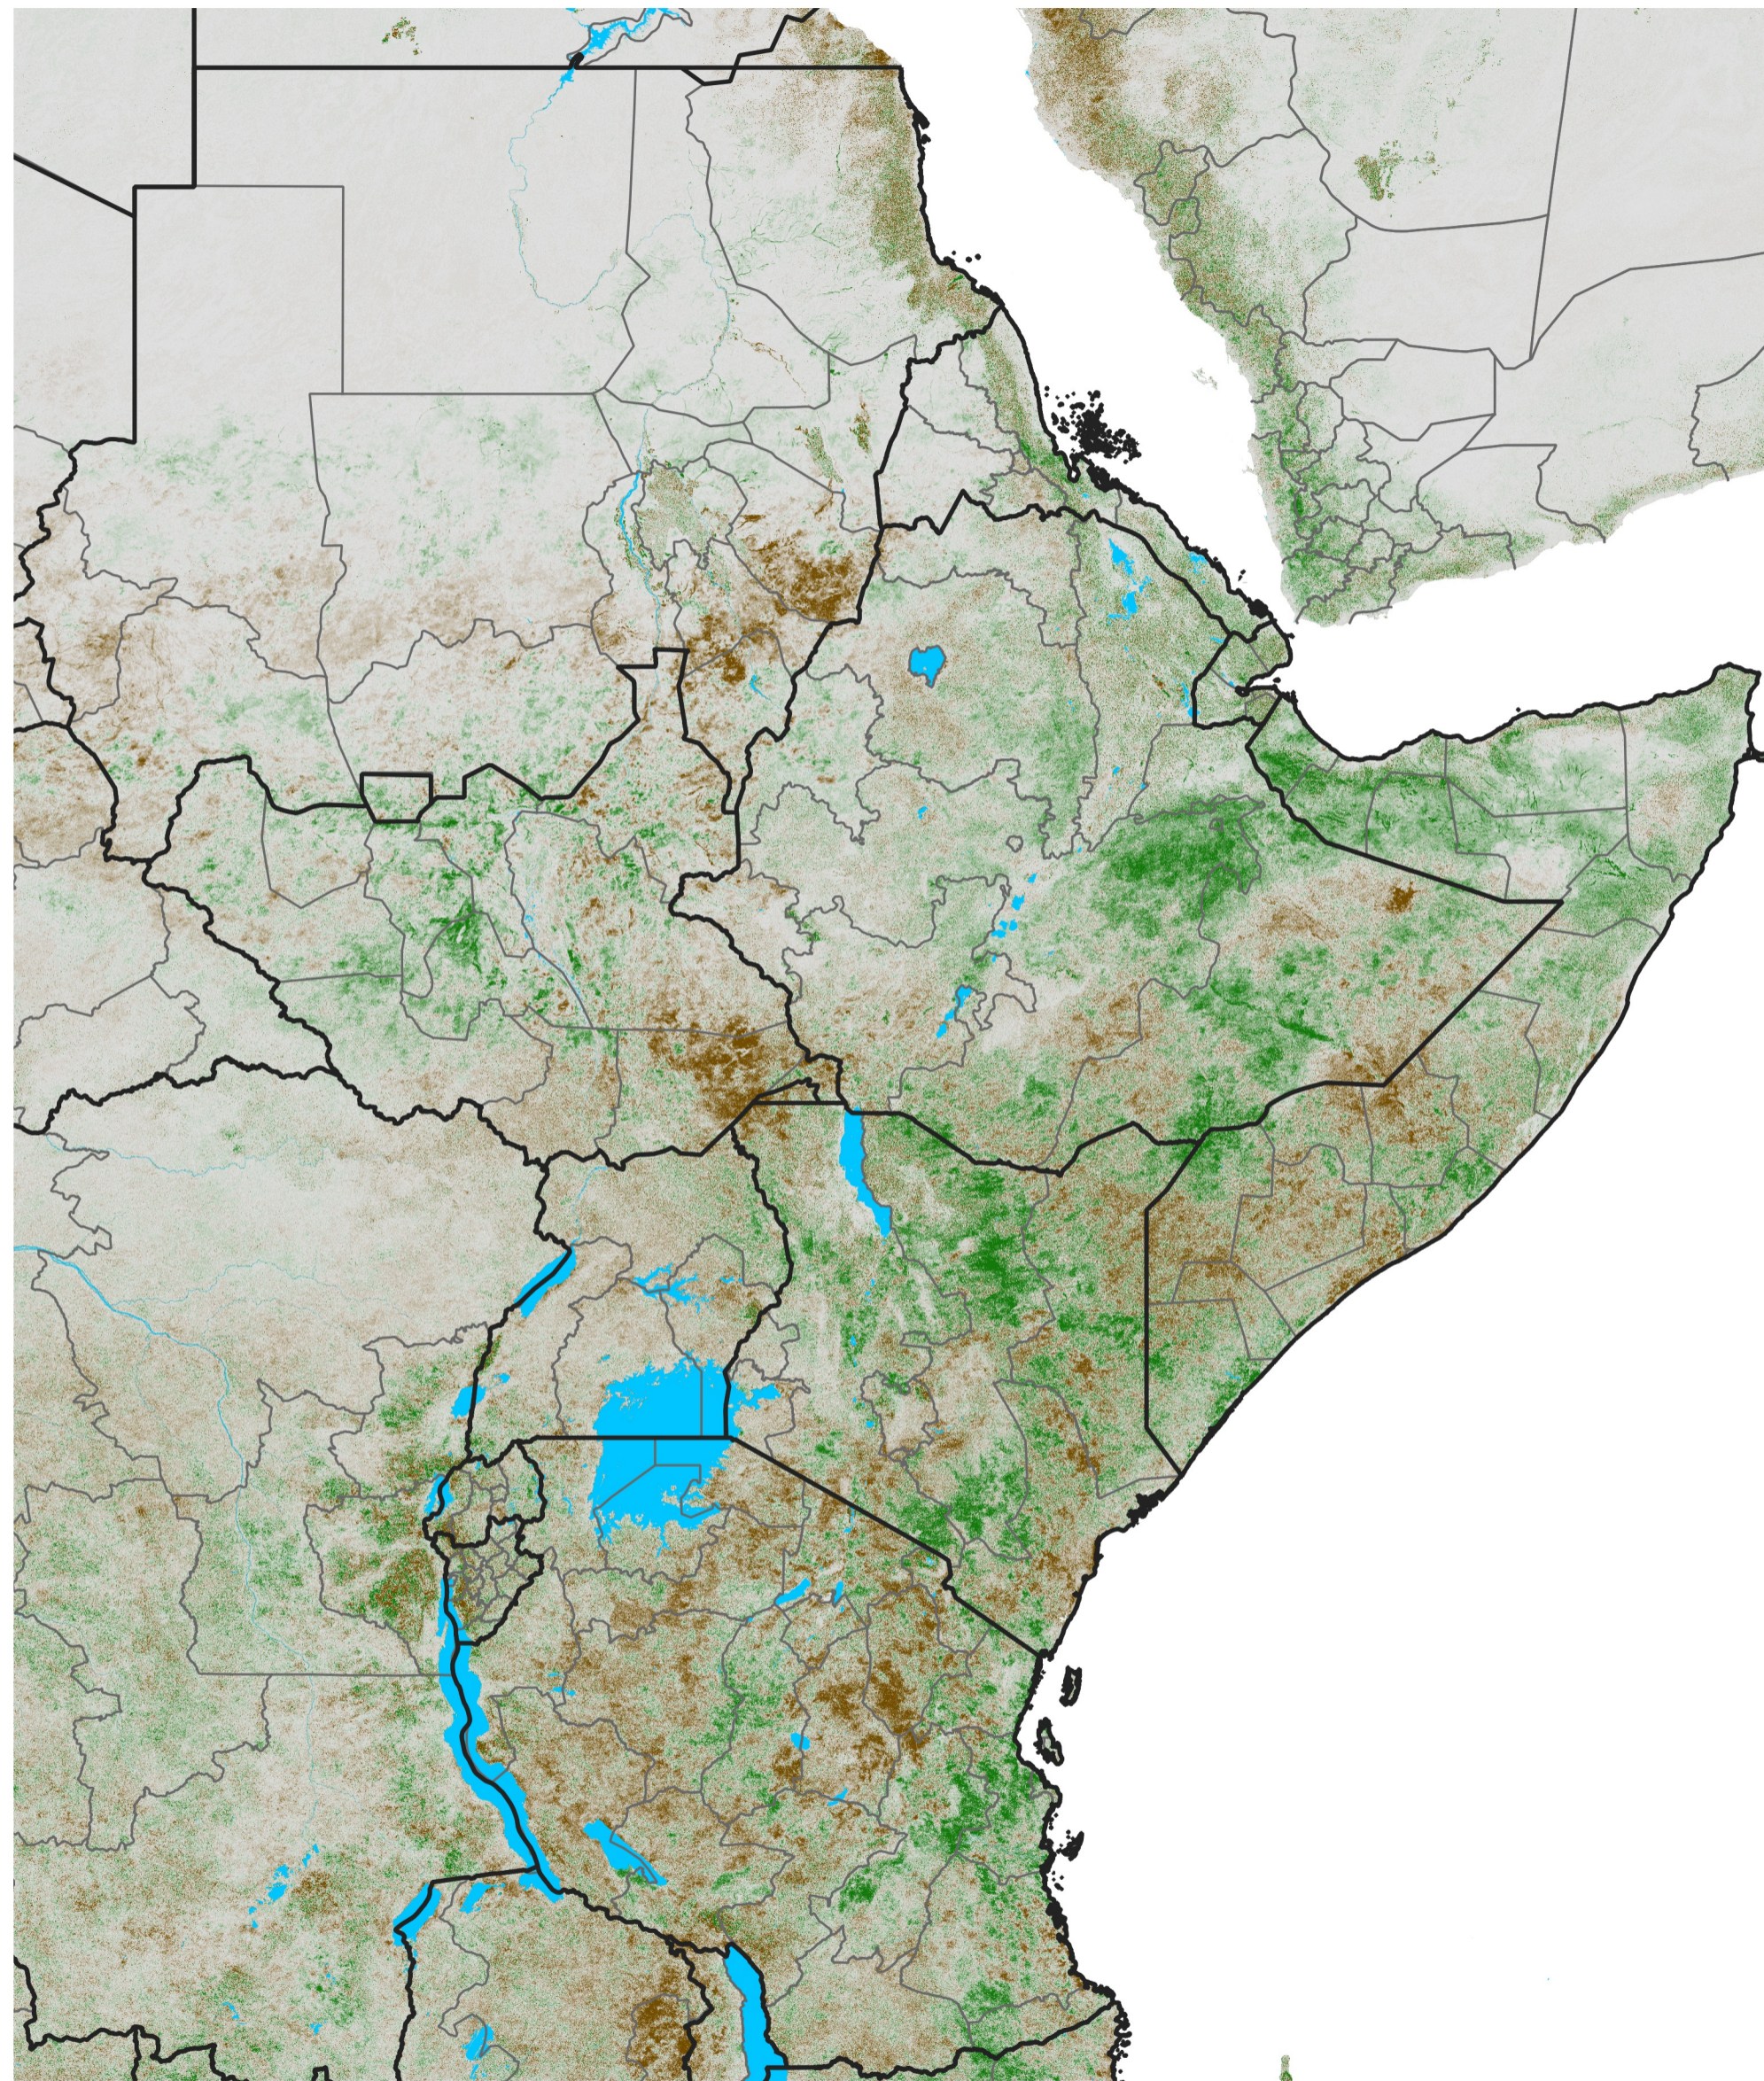

# East Africa NDVI Difference

2013 minus 2012

Period 69 / Dec 06 - 15, 2013

## NDVI Difference

< -0.3   -0.2   -0.1   -0.05   0.05   0.1   0.2   > 0.3

Negative

No Difference

Positive