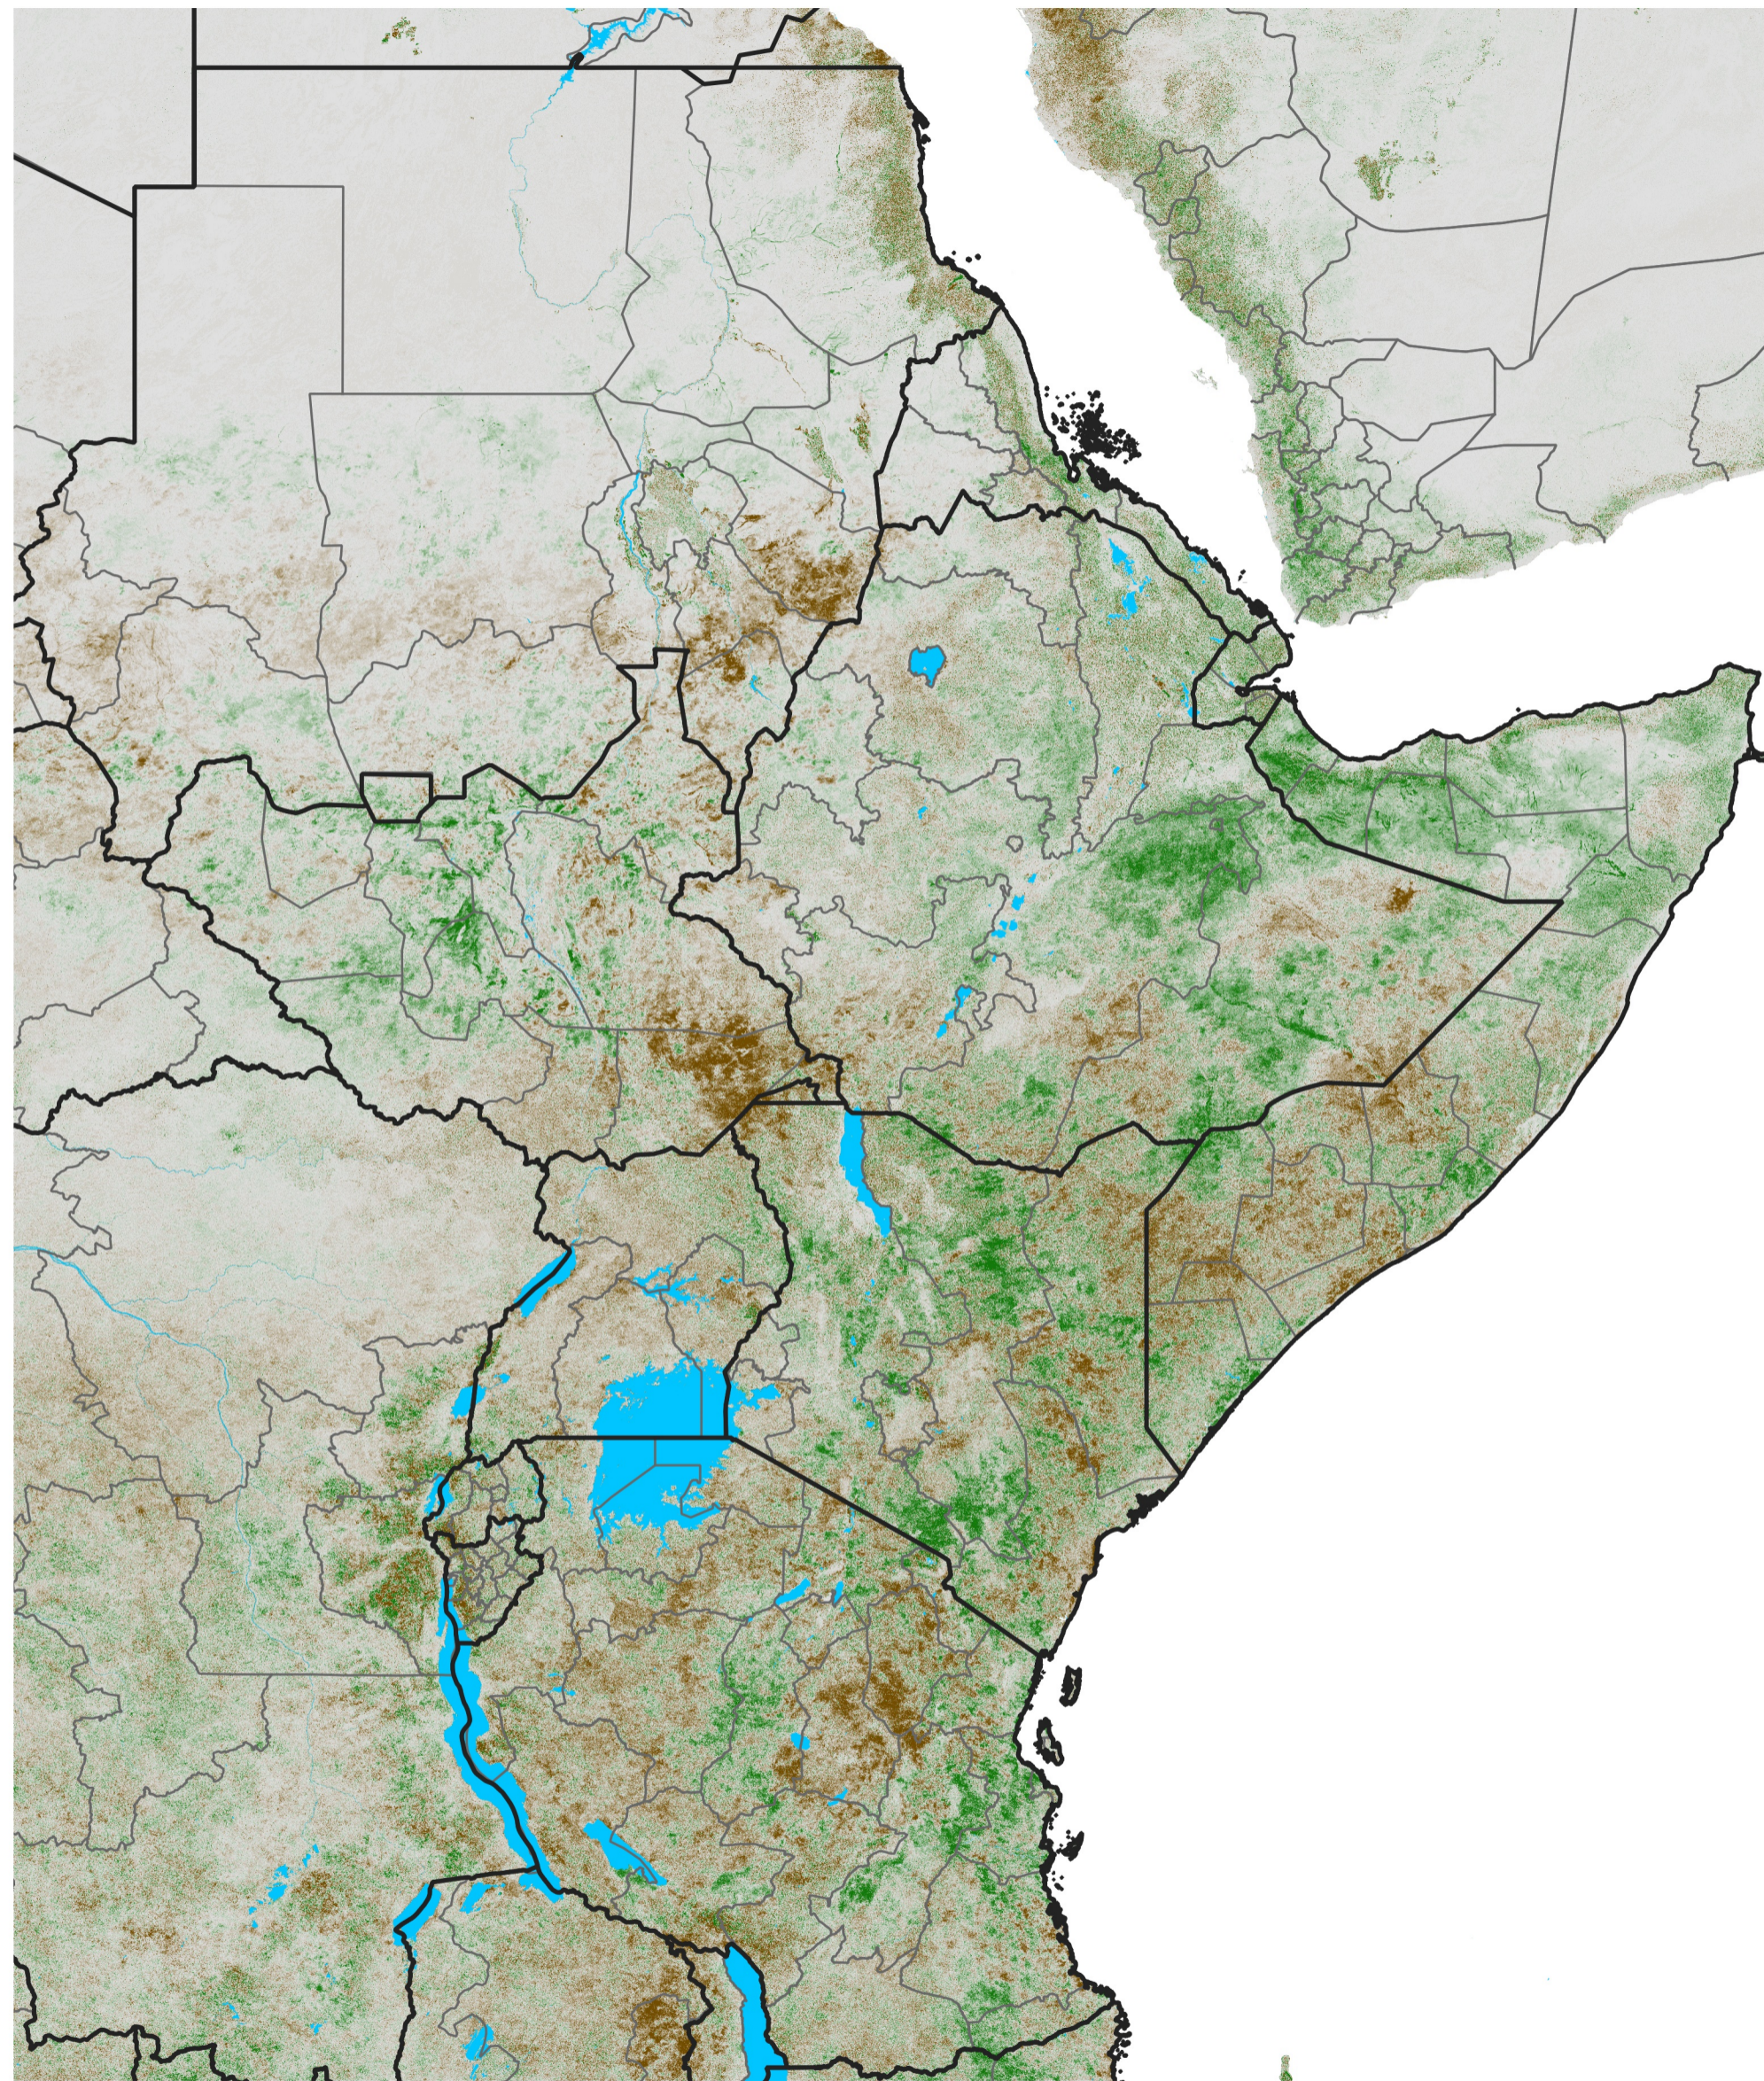

East Africa NDVI Difference

2013 minus 2012

Period 70 / Dec 11 - 20, 2013

NDVI Difference

< -0.3 -0.2 -0.1 -0.05 0.05 0.1 0.2 >0.3

Negative

No Difference

Positive