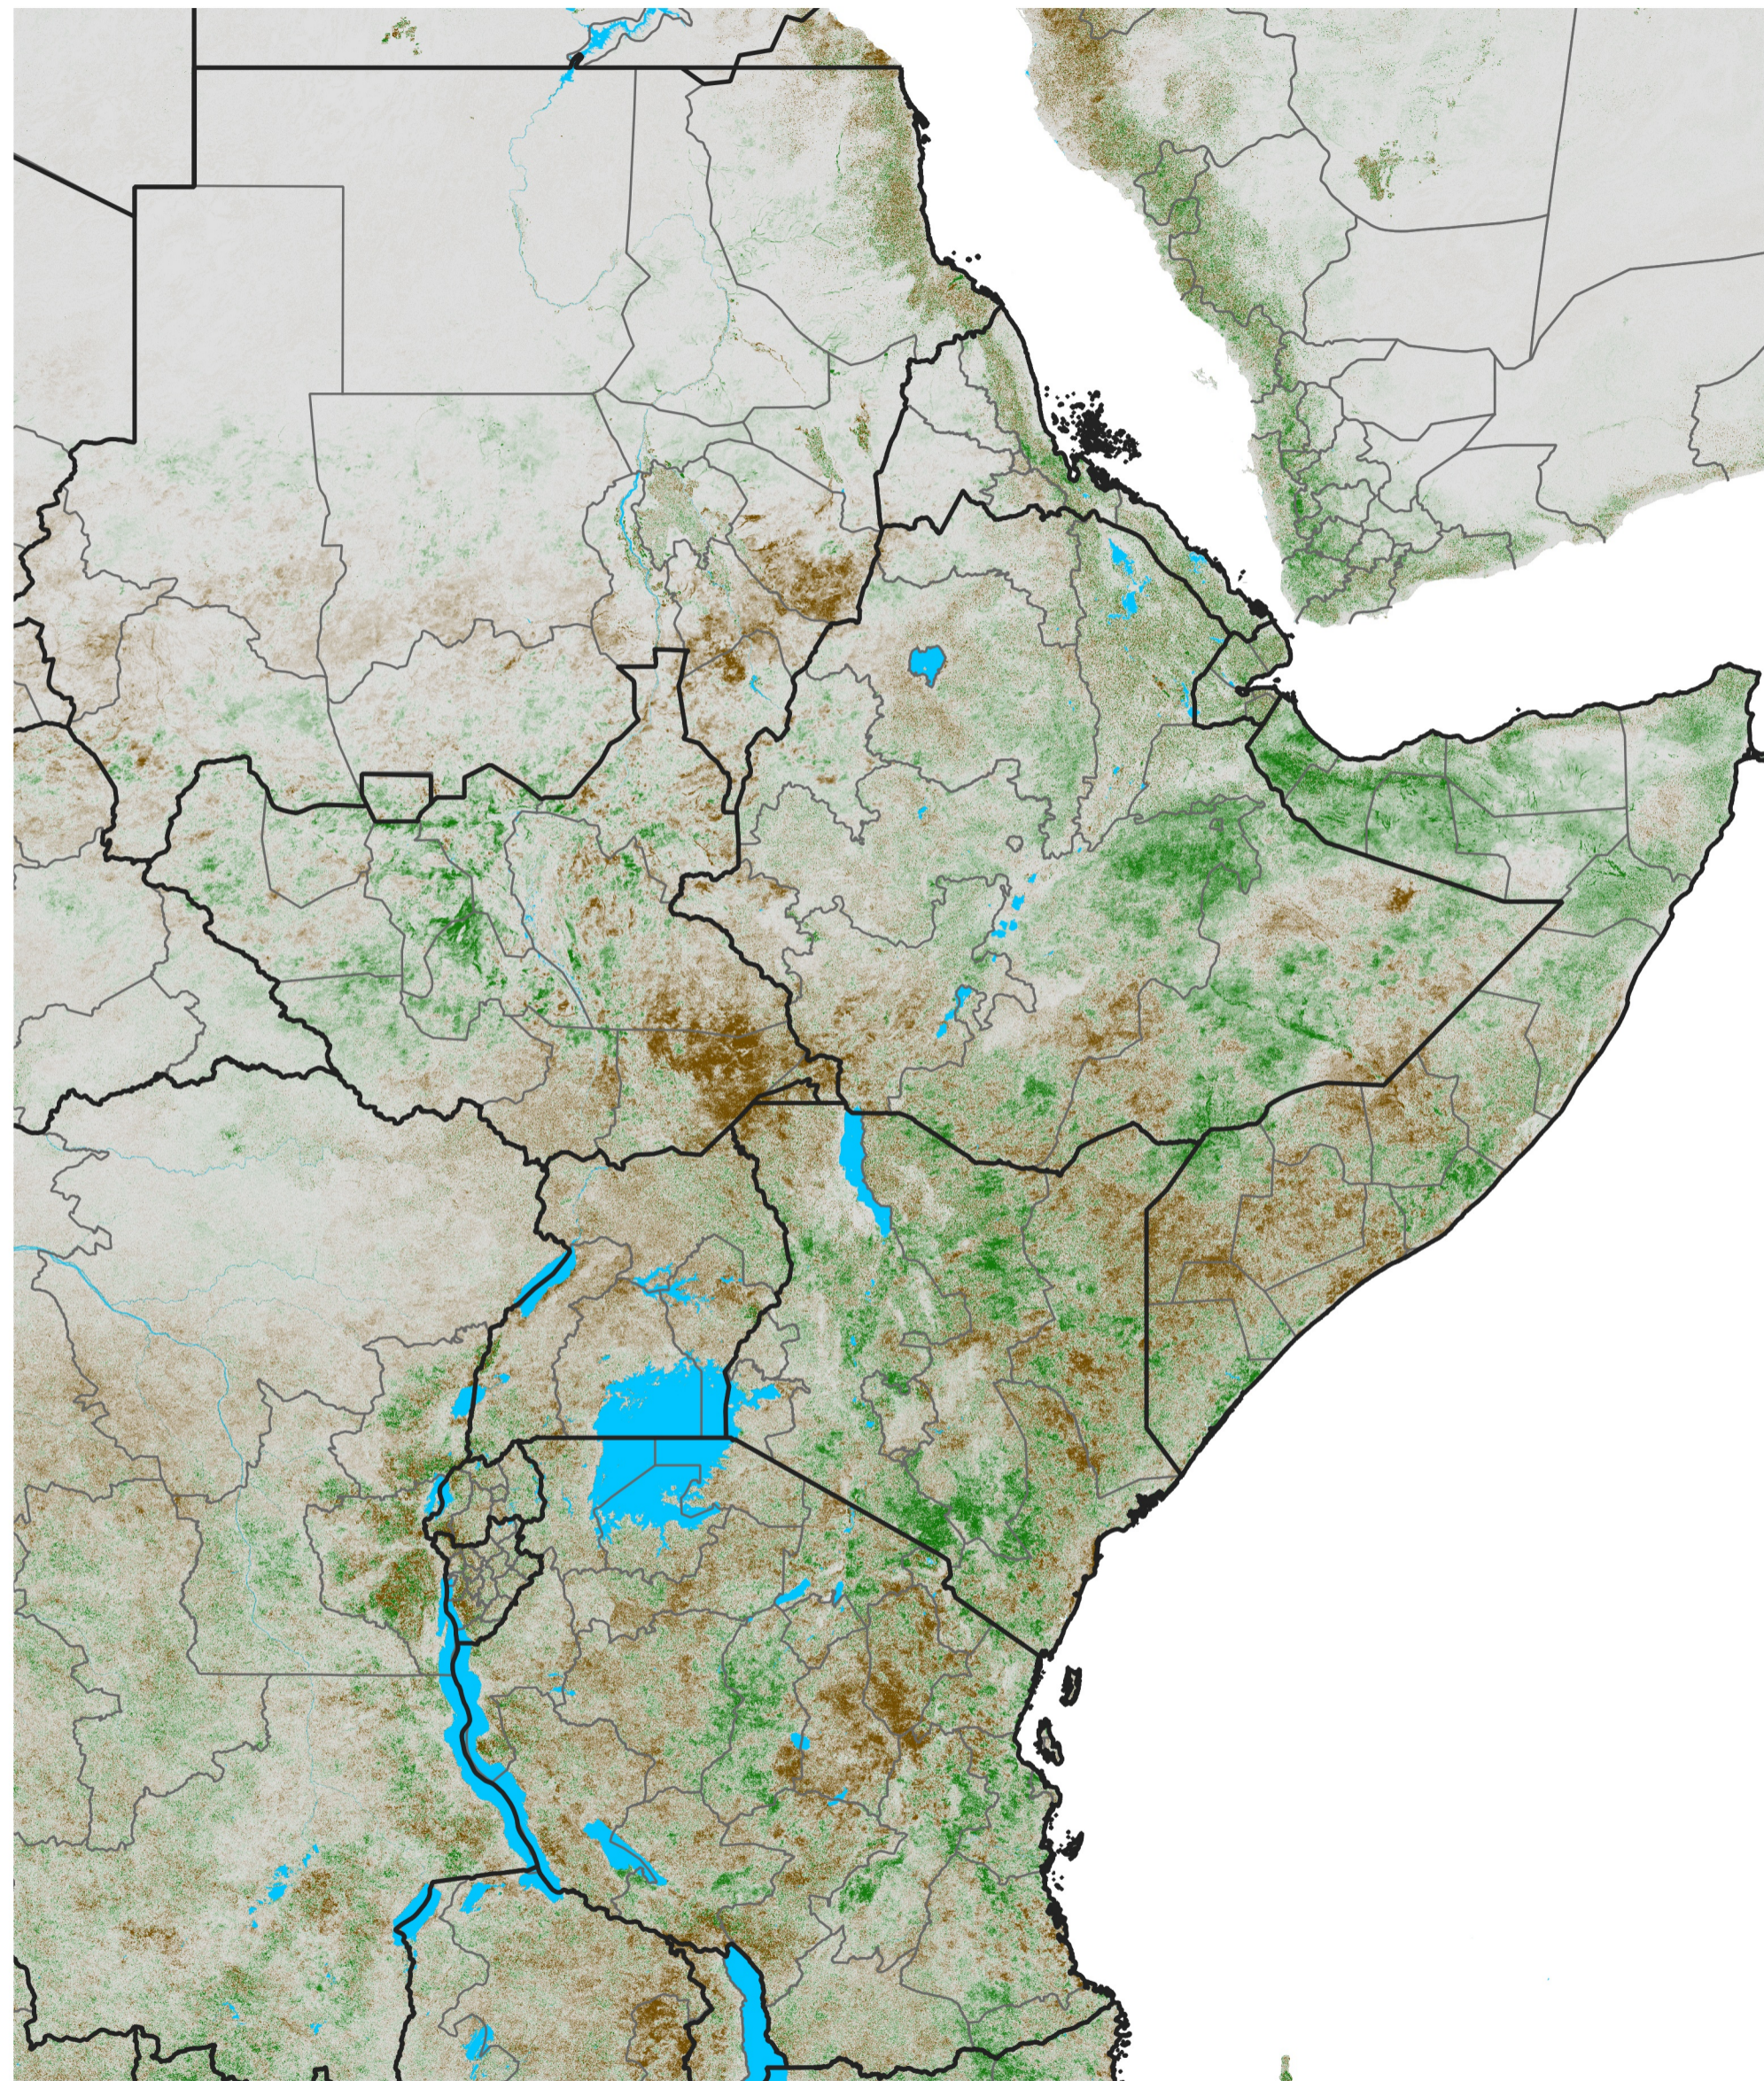

East Africa NDVI Difference

2013 minus 2012

Period 71 / Dec 16 - 25, 2013

NDVI Difference

< -0.3 -0.2 -0.1 -0.05 0.05 0.1 0.2 >0.3

Negative

No Difference

Positive