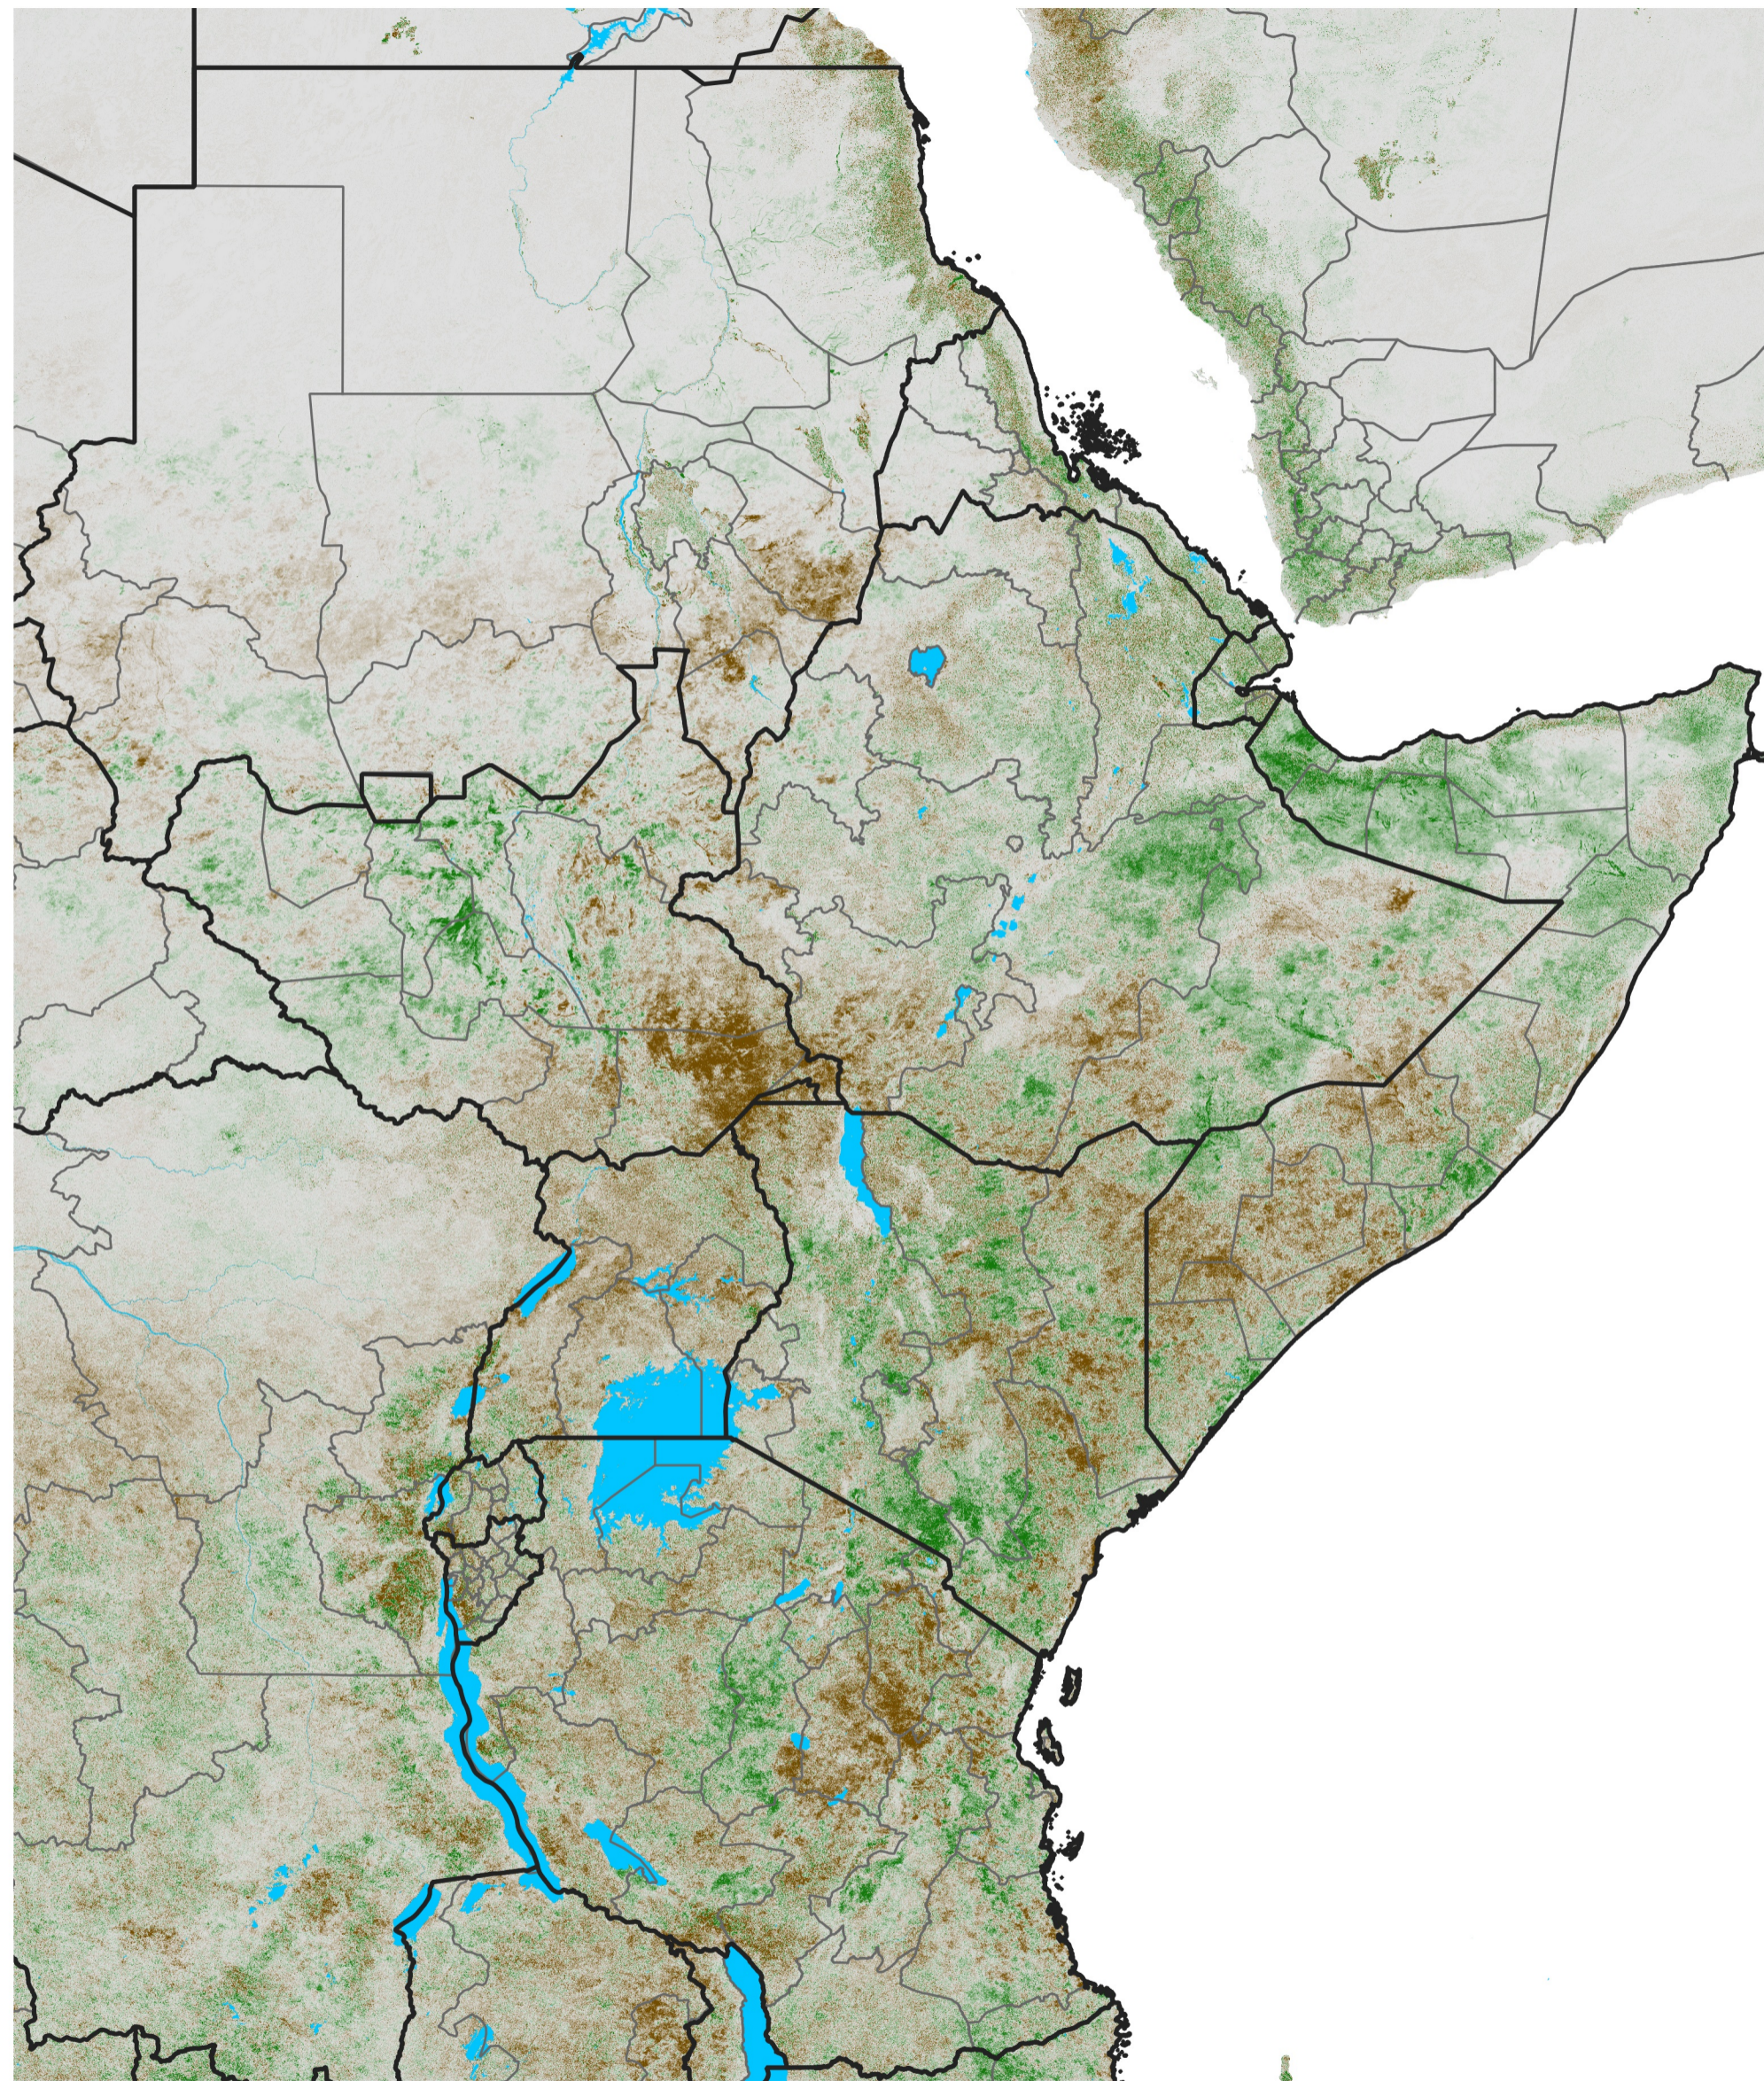

East Africa NDVI Difference

2013 minus 2012

Period 72 / Dec 21 - 31, 2013

NDVI Difference

< -0.3 -0.2 -0.1 -0.05 0.05 0.1 0.2 >0.3

Negative

No Difference

Positive