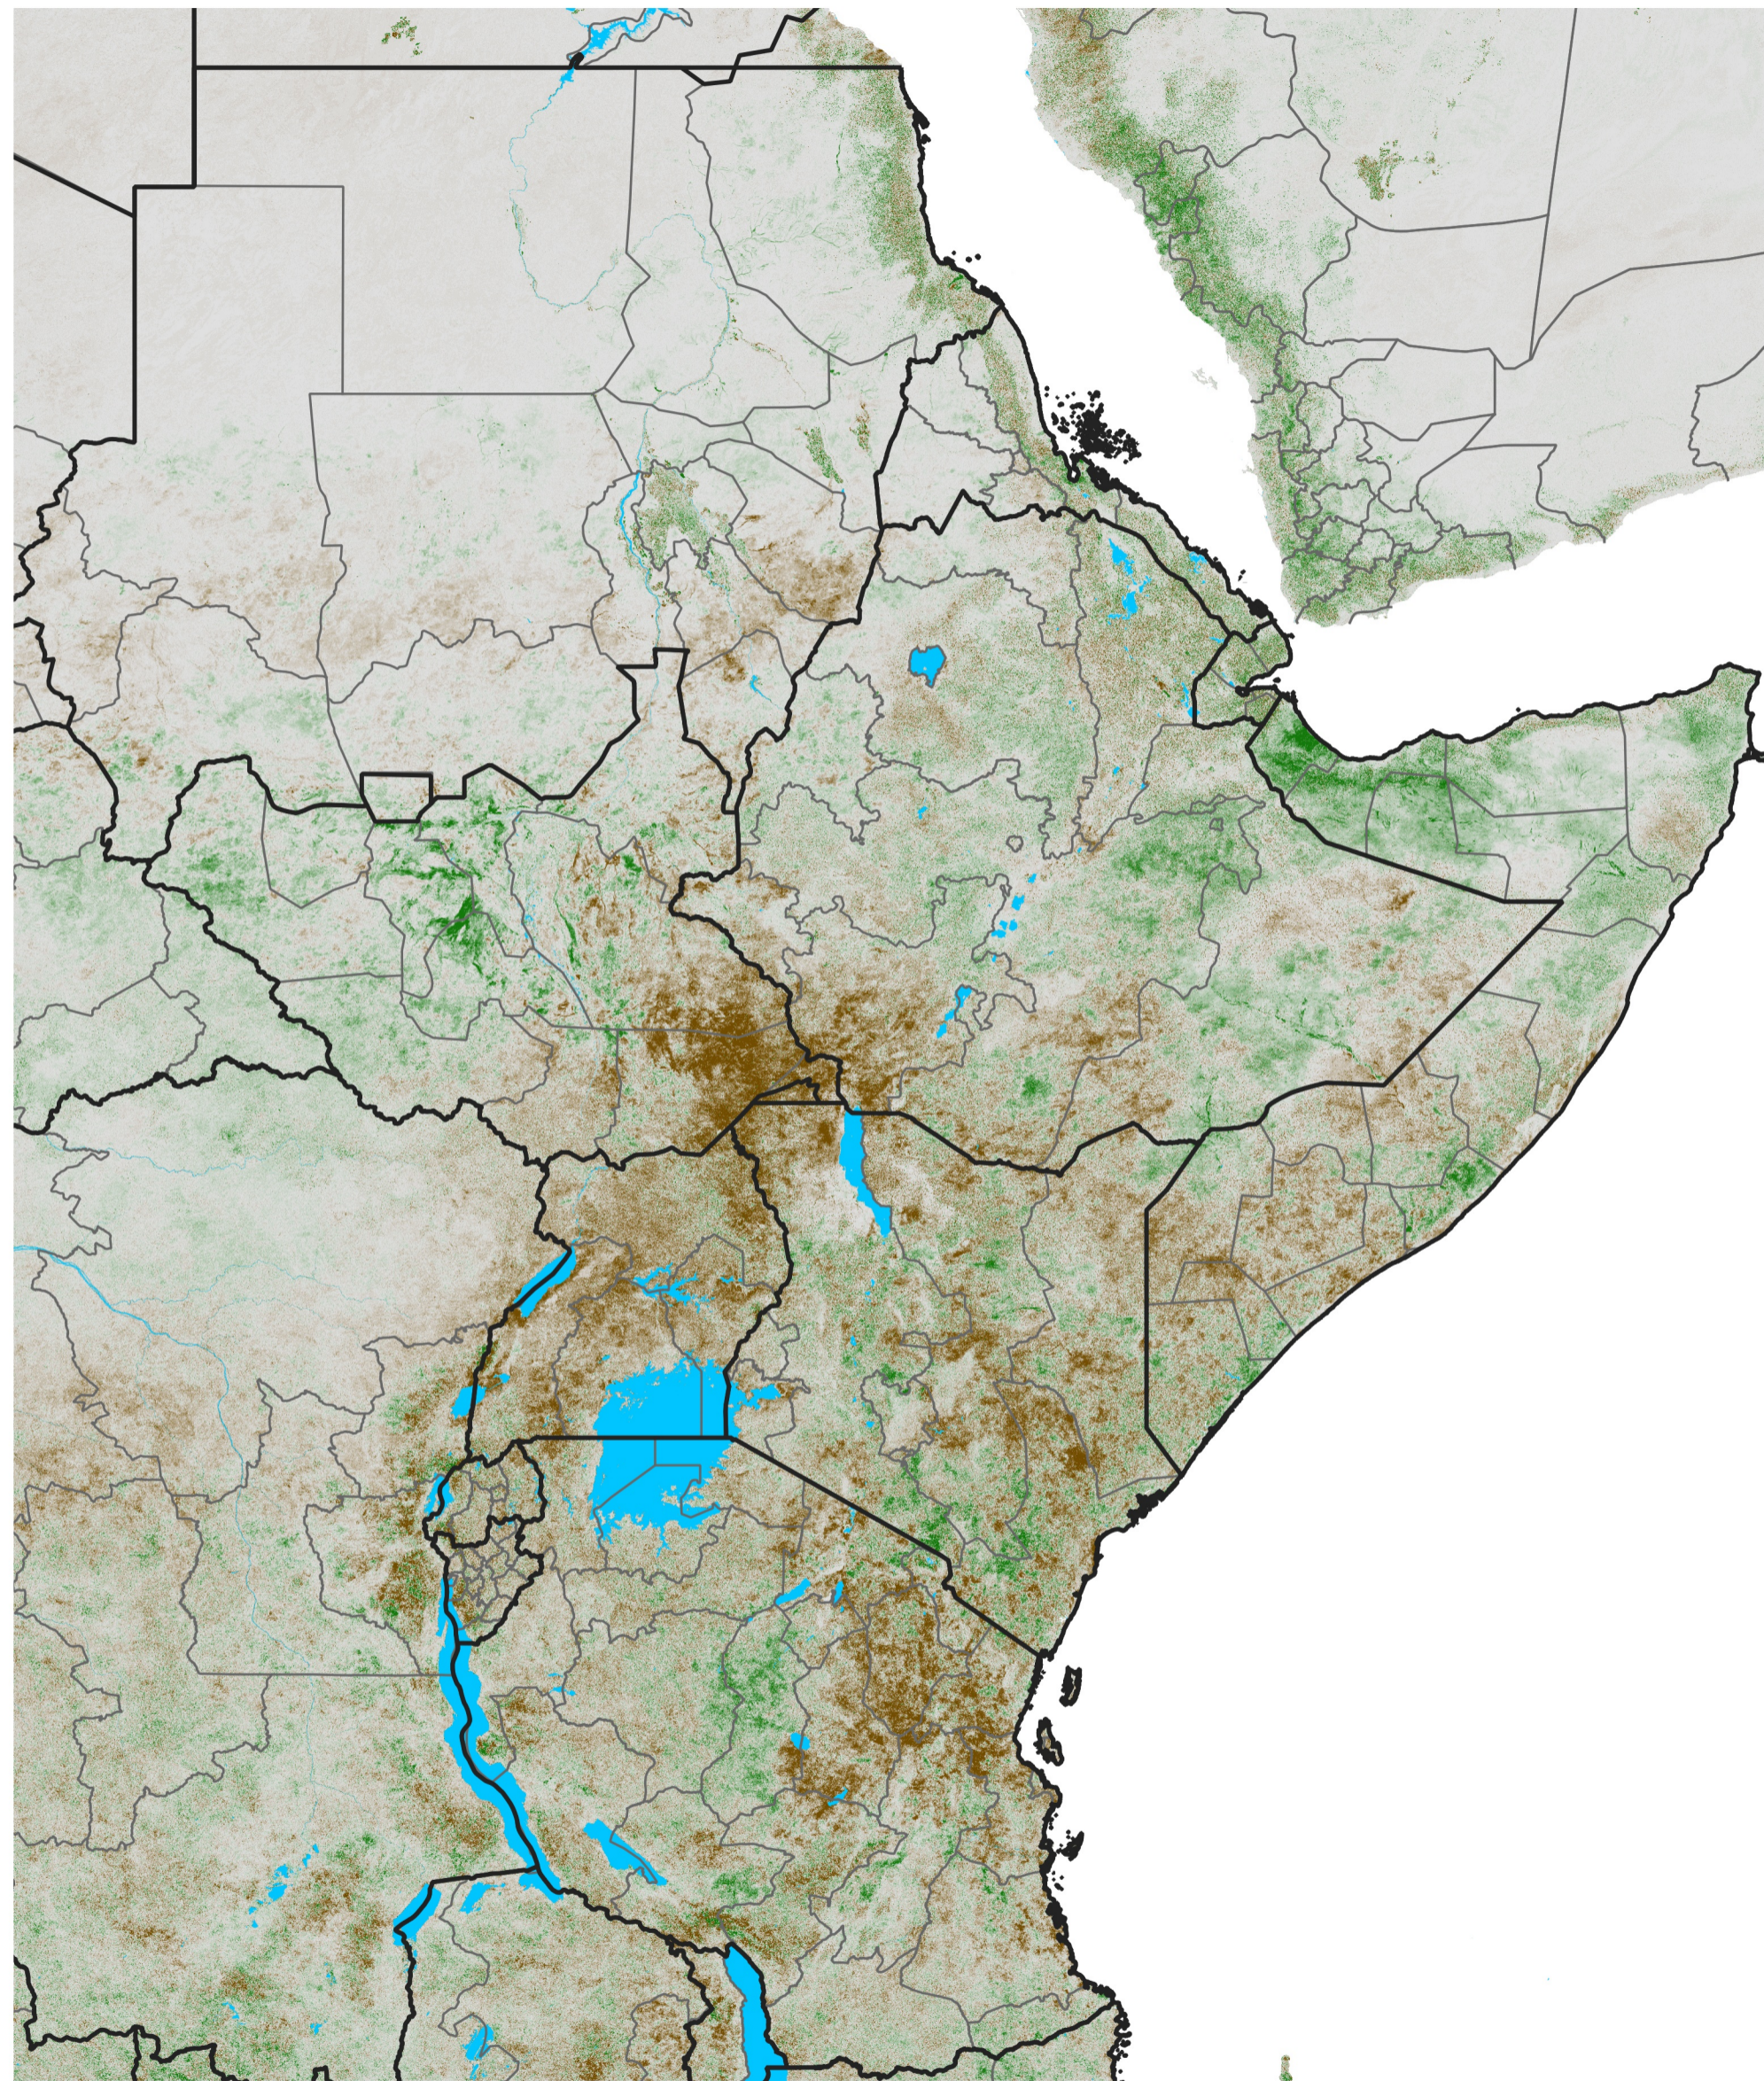

East Africa NDVI Difference

2014 minus 2013

Period 03 / Jan 06 - 15, 2014

NDVI Difference

< -0.3 -0.2 -0.1 -0.05 0.05 0.1 0.2 >0.3

Negative

No Difference

Positive