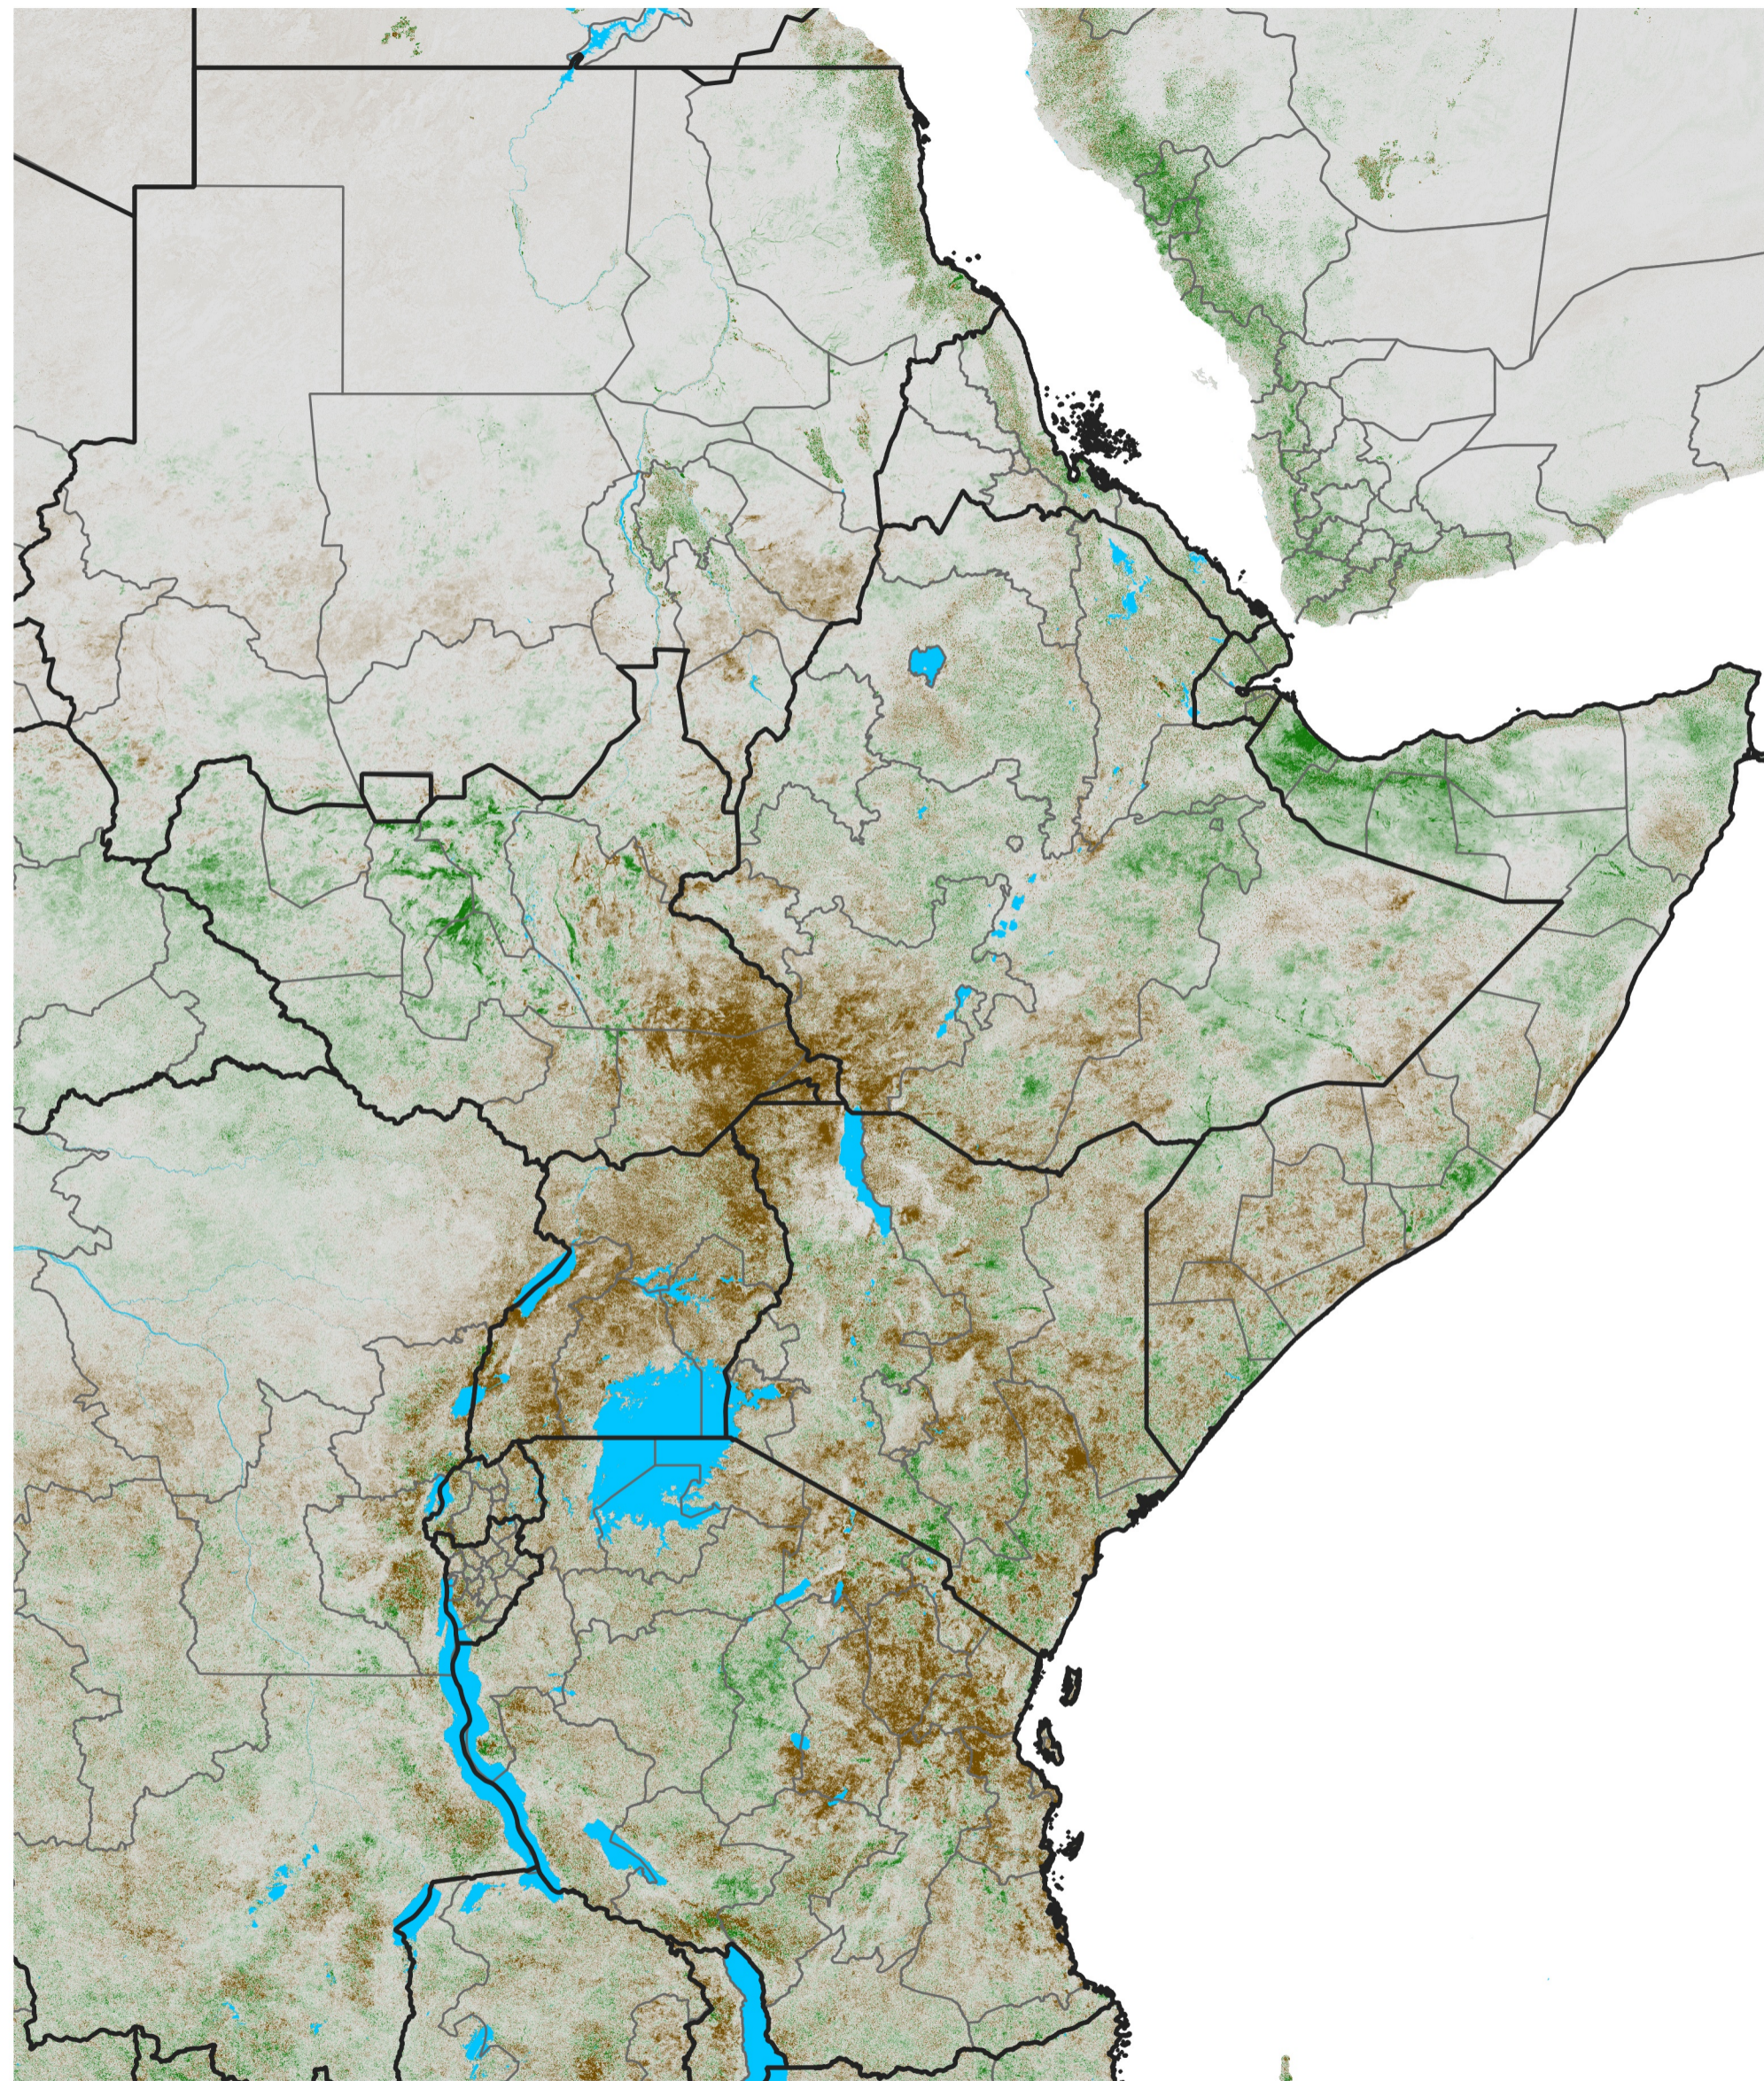

East Africa NDVI Difference

2014 minus 2013

Period 04 / Jan 11 - 20, 2014

NDVI Difference

< -0.3 -0.2 -0.1 -0.05 0.05 0.1 0.2 >0.3

Negative

No Difference

Positive