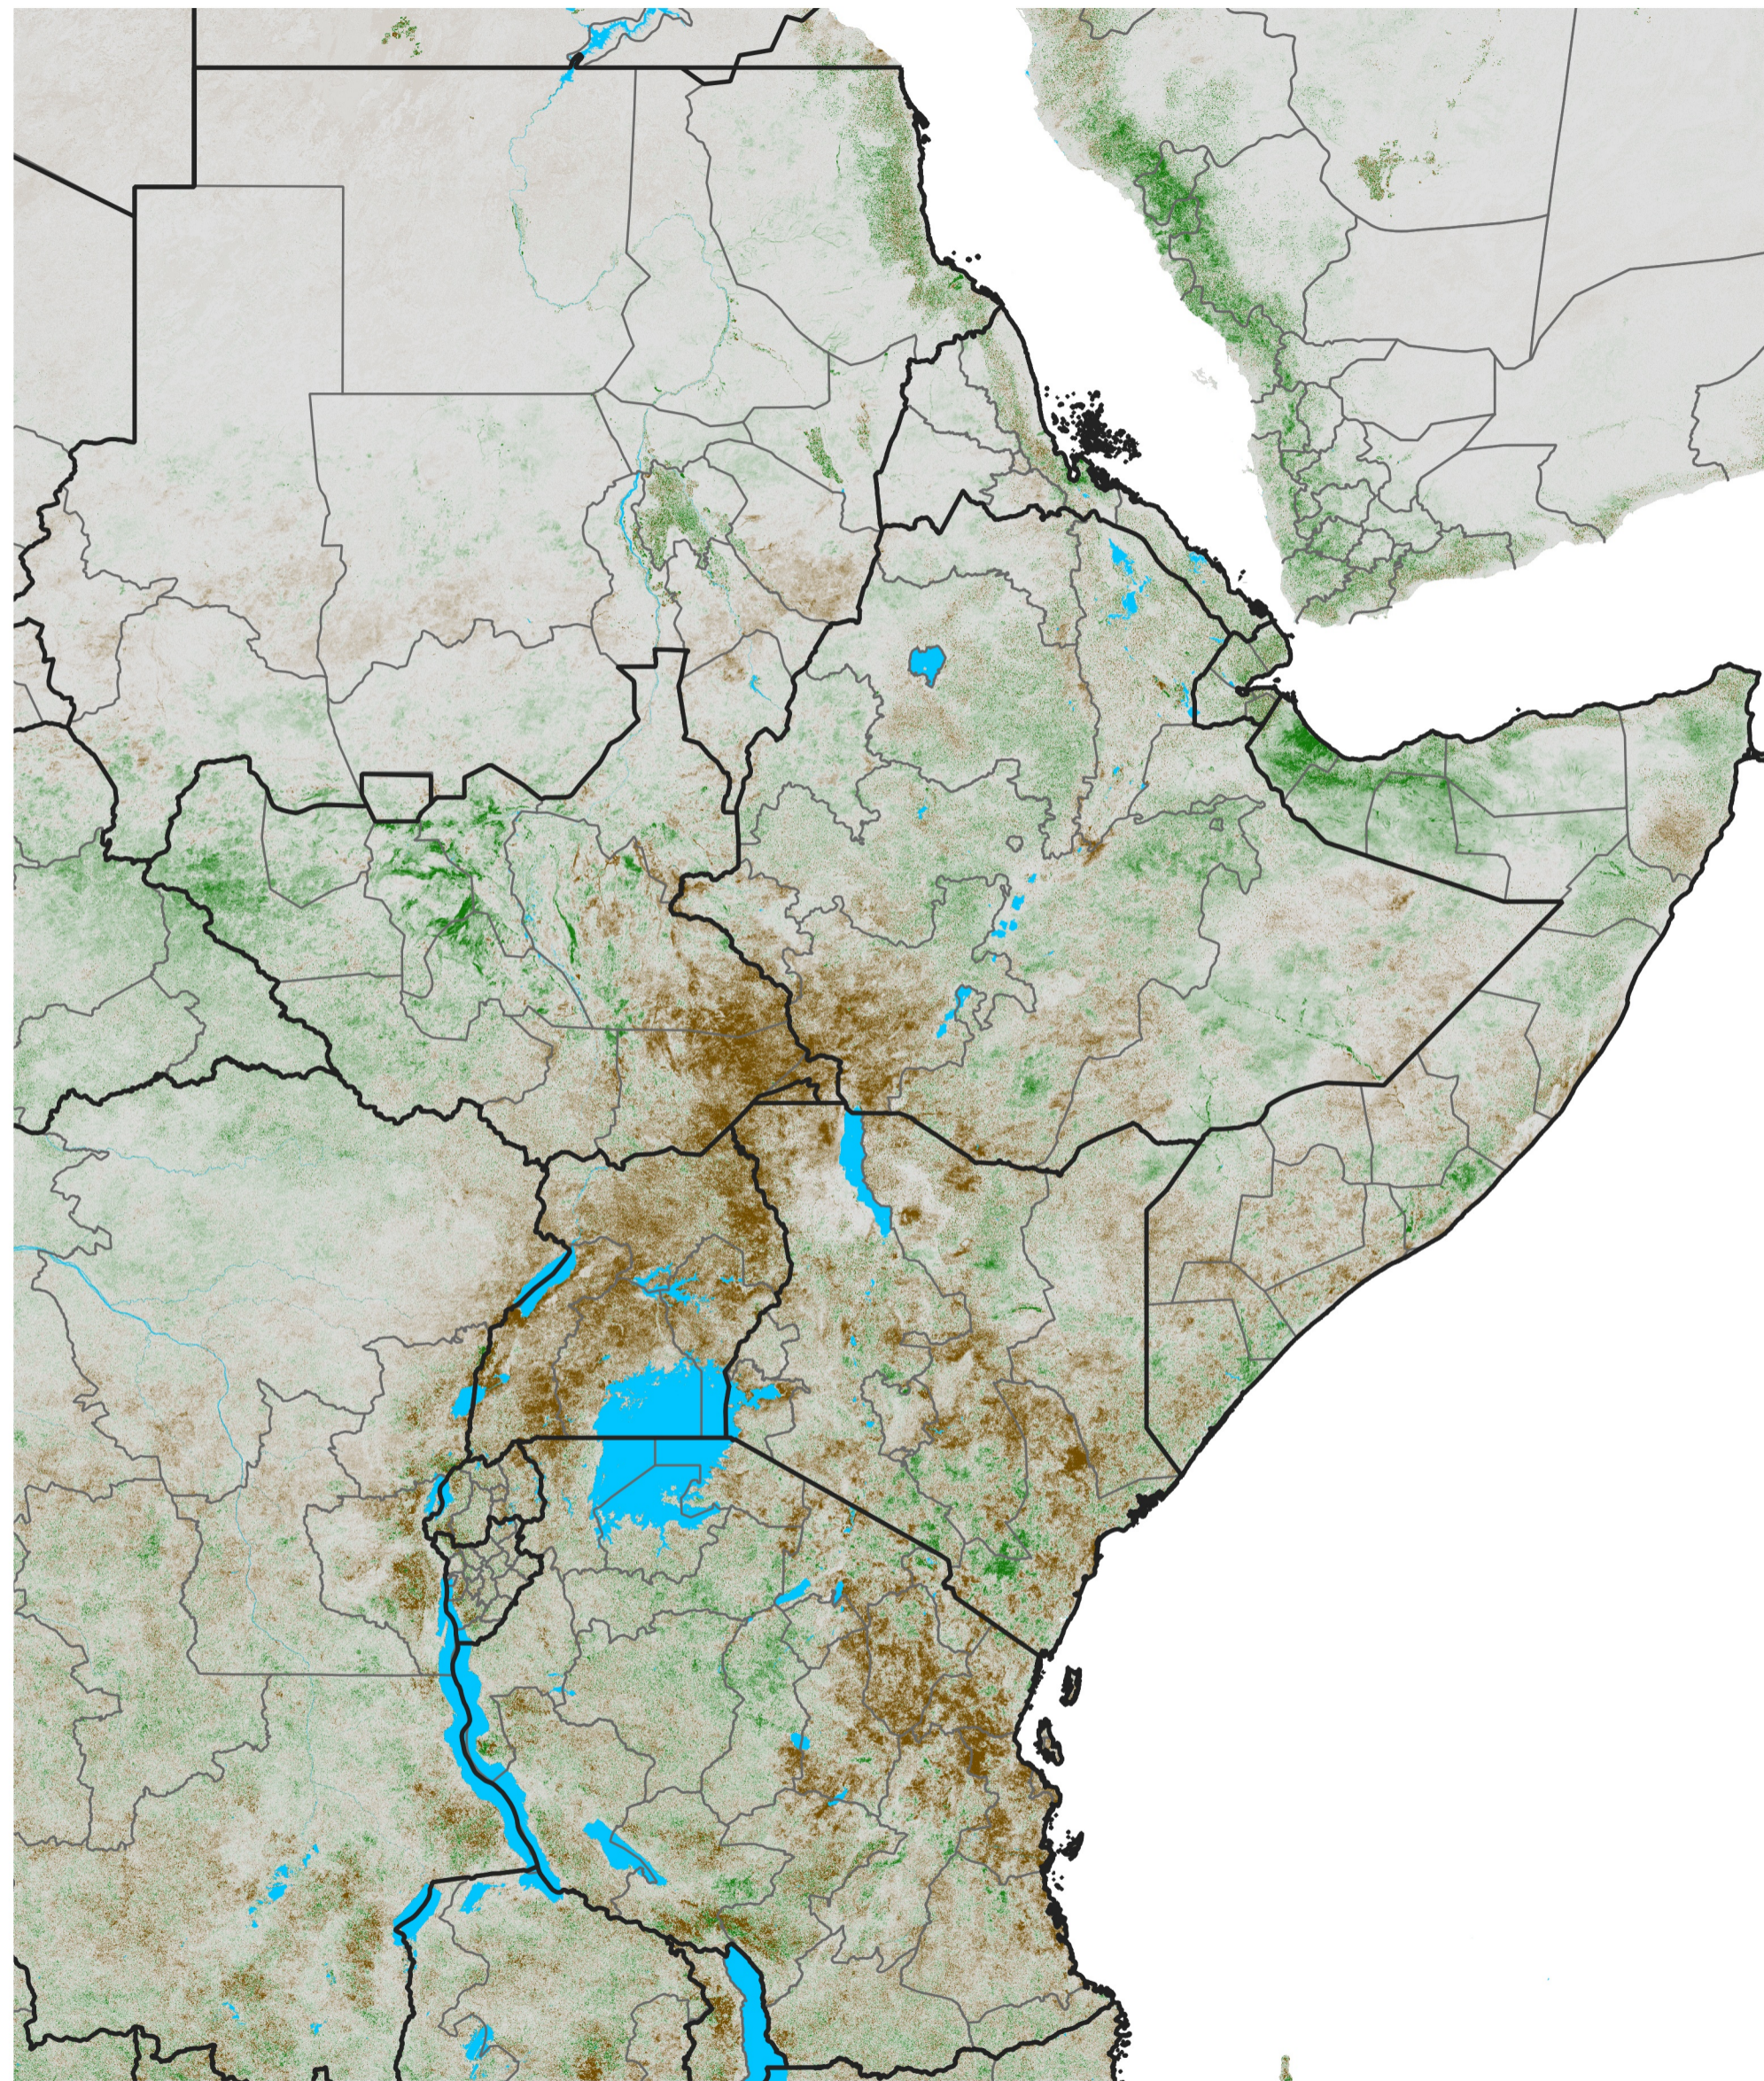

East Africa NDVI Difference

2014 minus 2013

Period 06 / Jan 21 - 31, 2014

NDVI Difference

< -0.3 -0.2 -0.1 -0.05 0.05 0.1 0.2 >0.3

Negative

No Difference

Positive