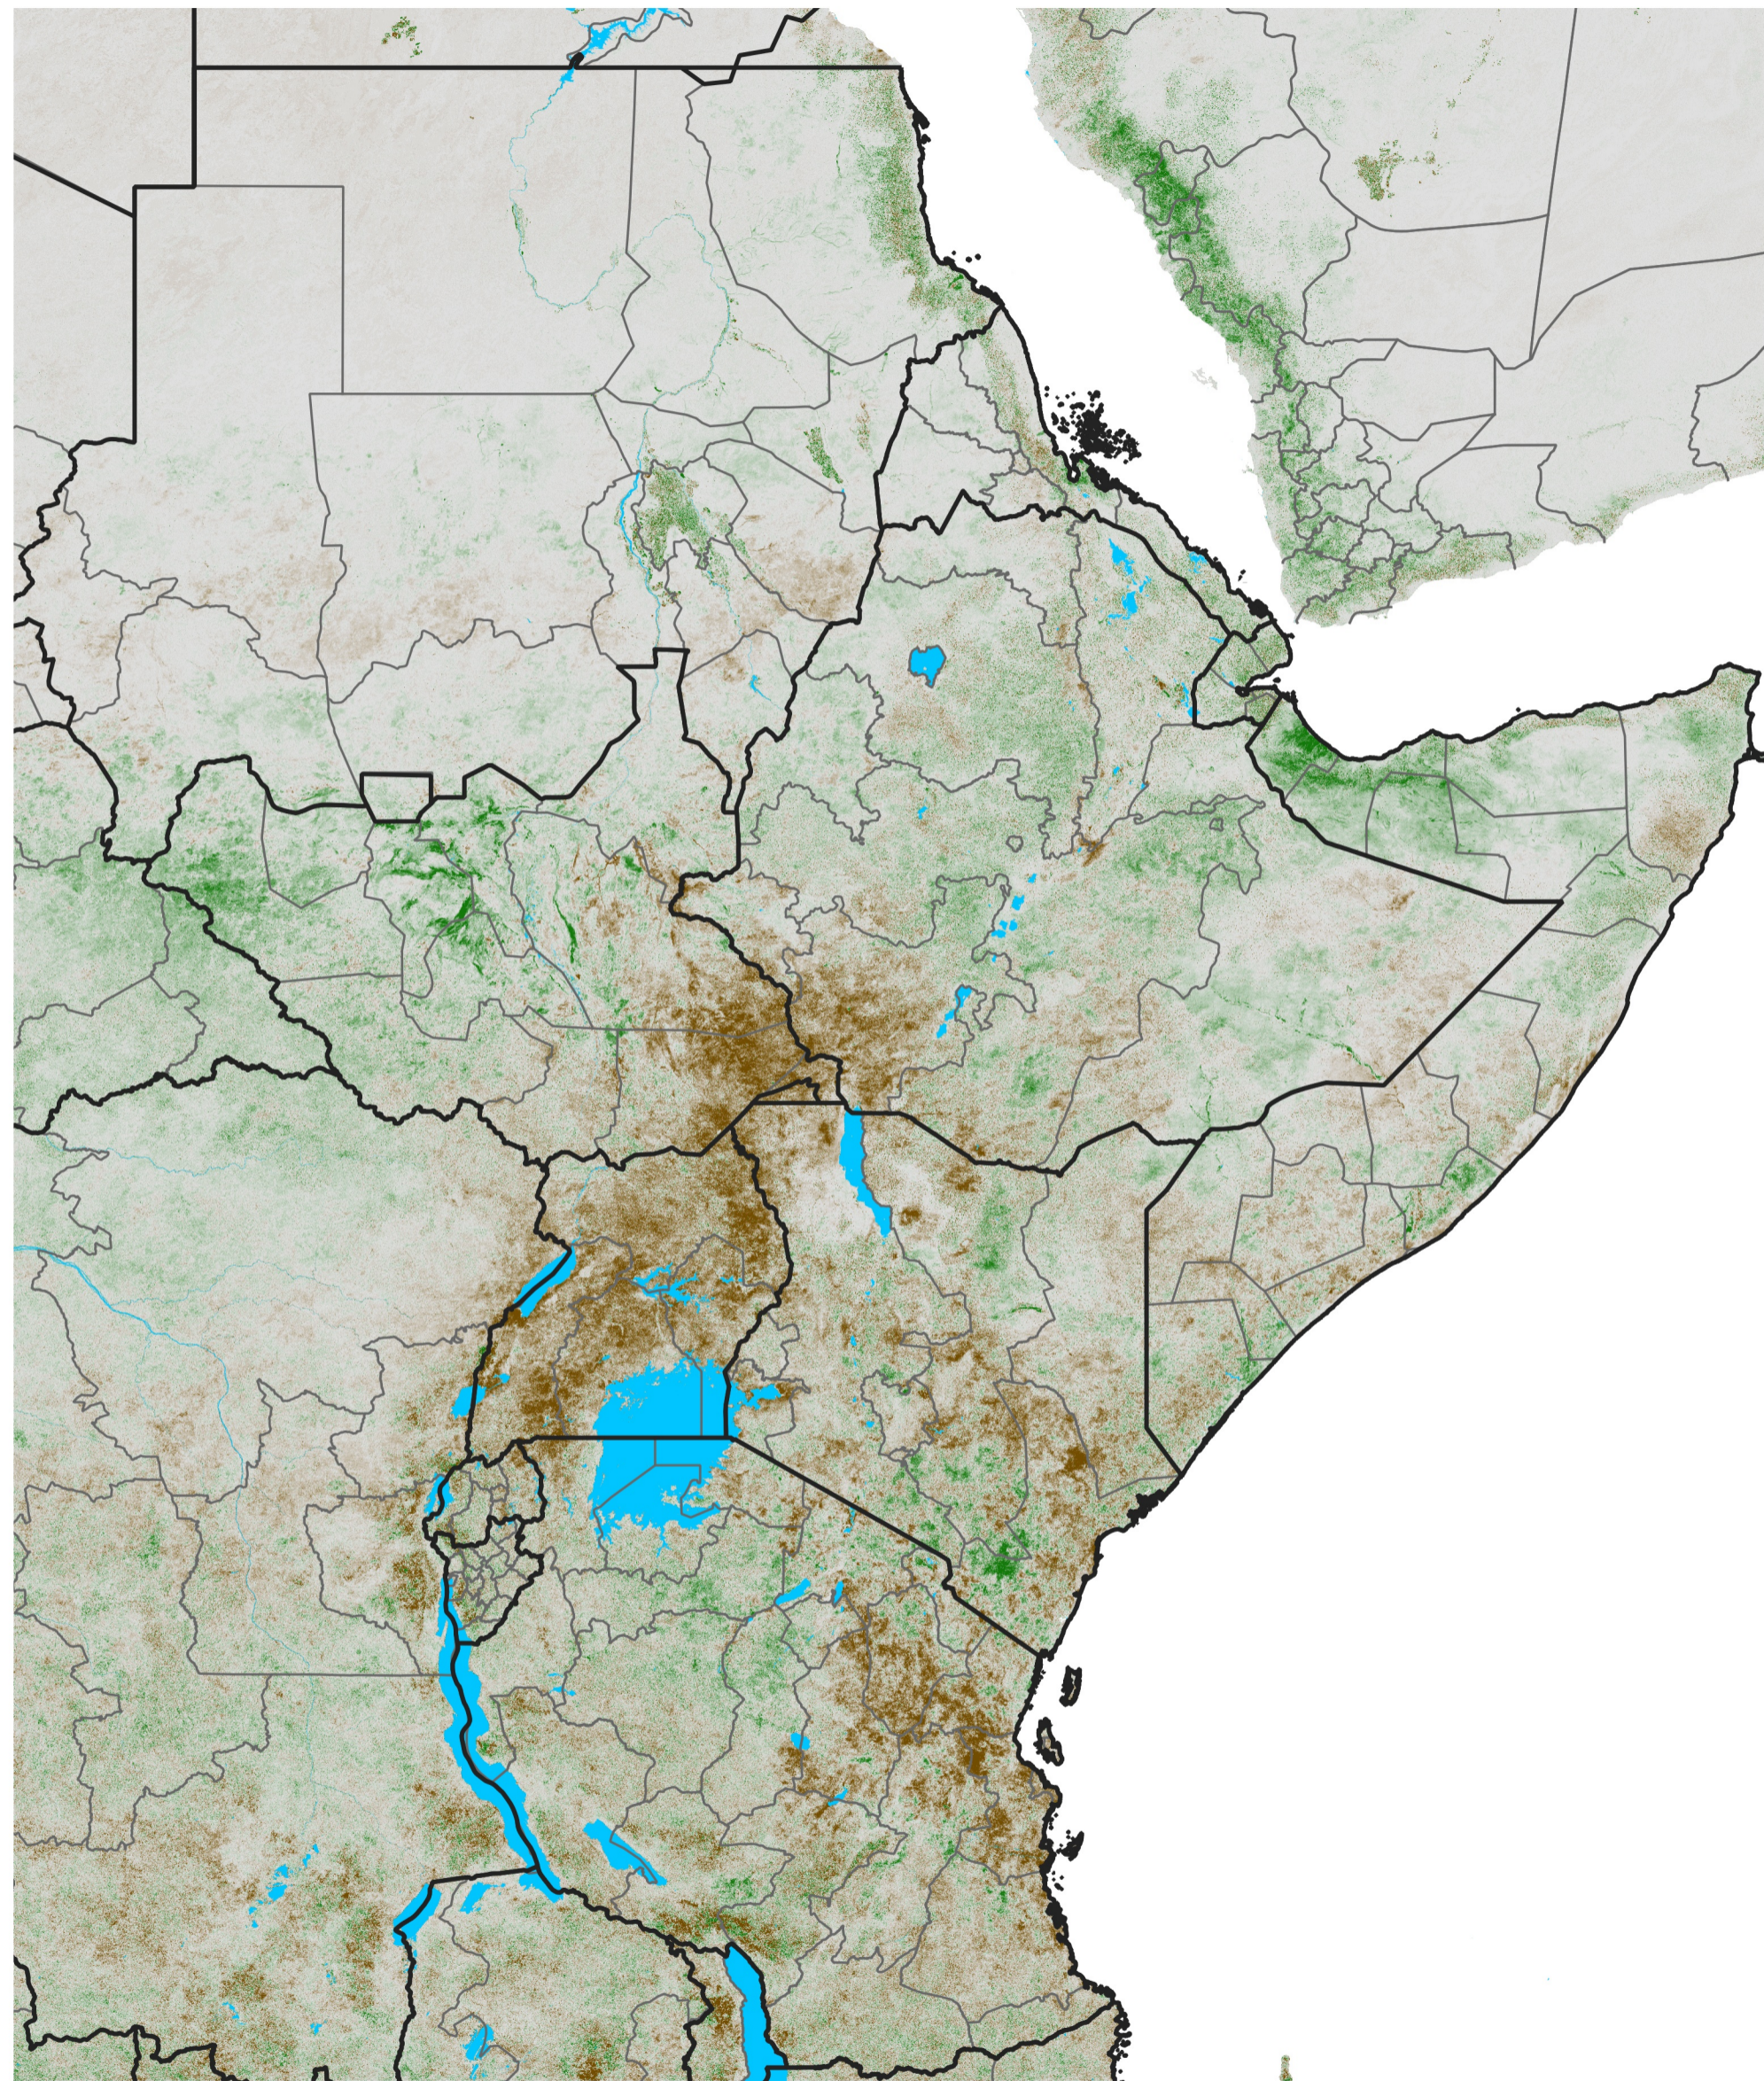

East Africa NDVI Difference

2014 minus 2013

Period 07 / Jan 26 - Feb 05, 2014

NDVI Difference

< -0.3 -0.2 -0.1 -0.05 0.05 0.1 0.2 >0.3

Negative

No Difference

Positive