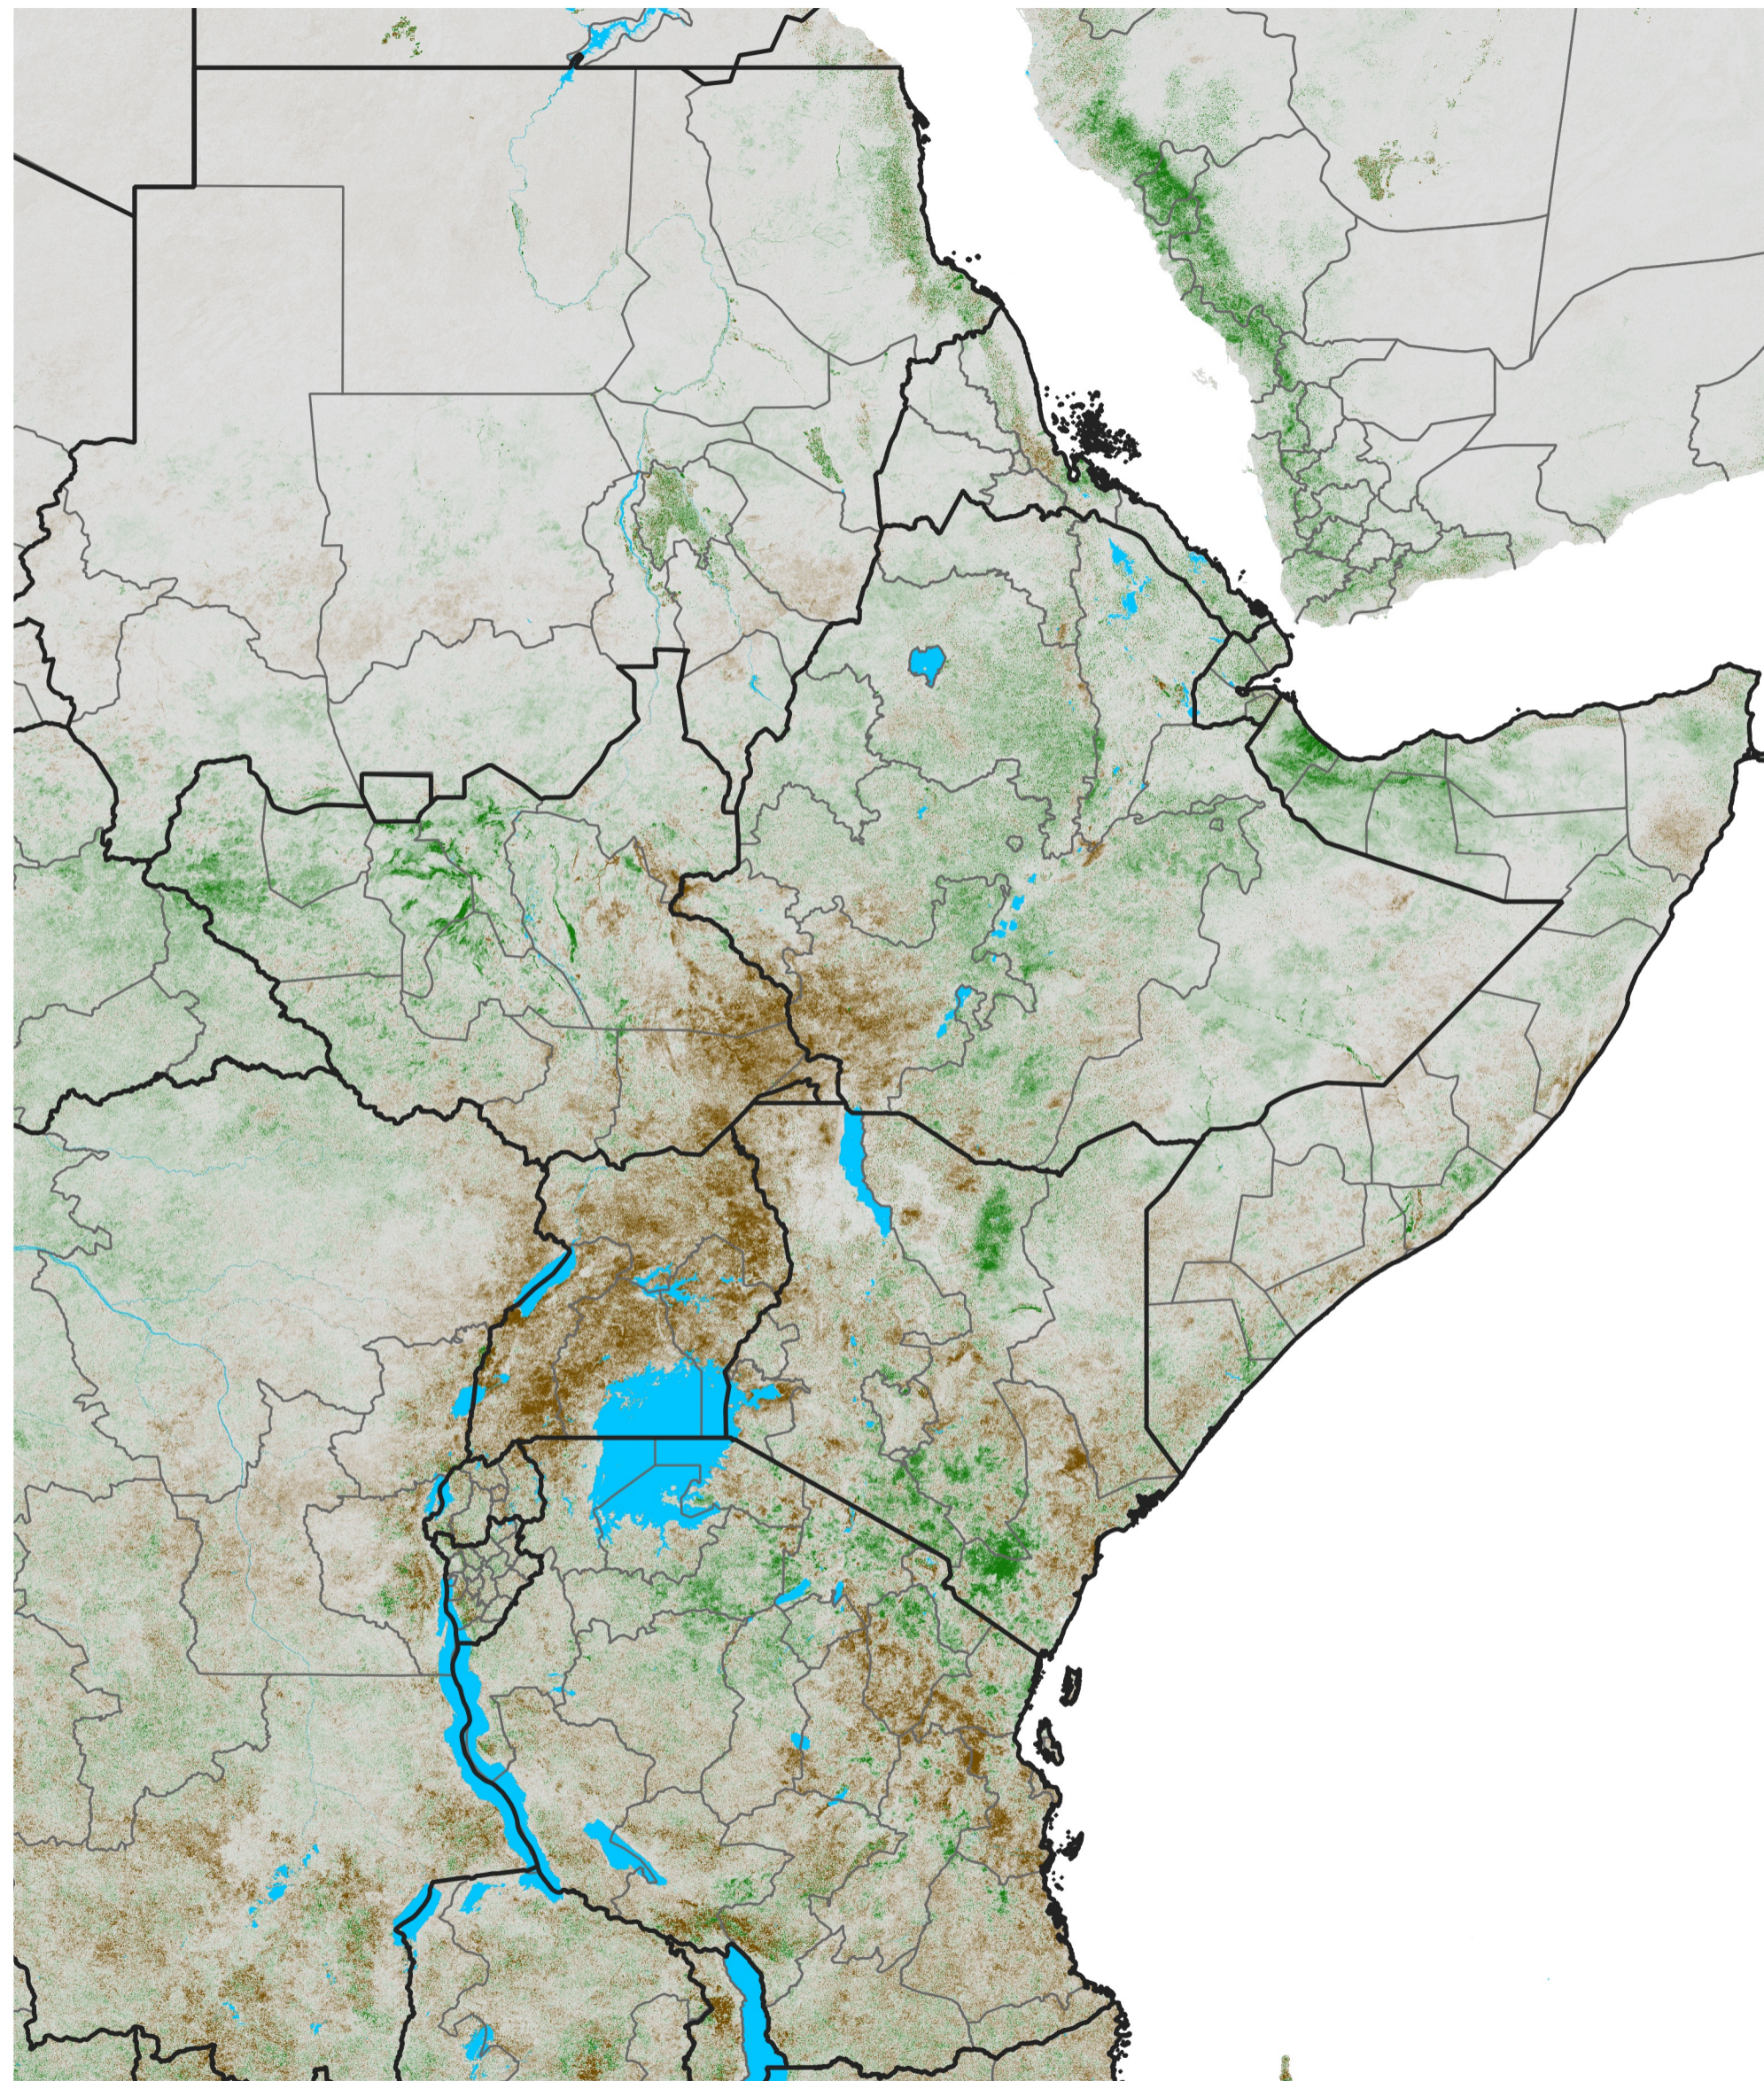

East Africa NDVI Difference

2014 minus 2013

Period 09 / Feb 06 - 15, 2014

NDVI Difference

< -0.3 -0.2 -0.1 -0.05 0.05 0.1 0.2 >0.3

Negative

No Difference

Positive