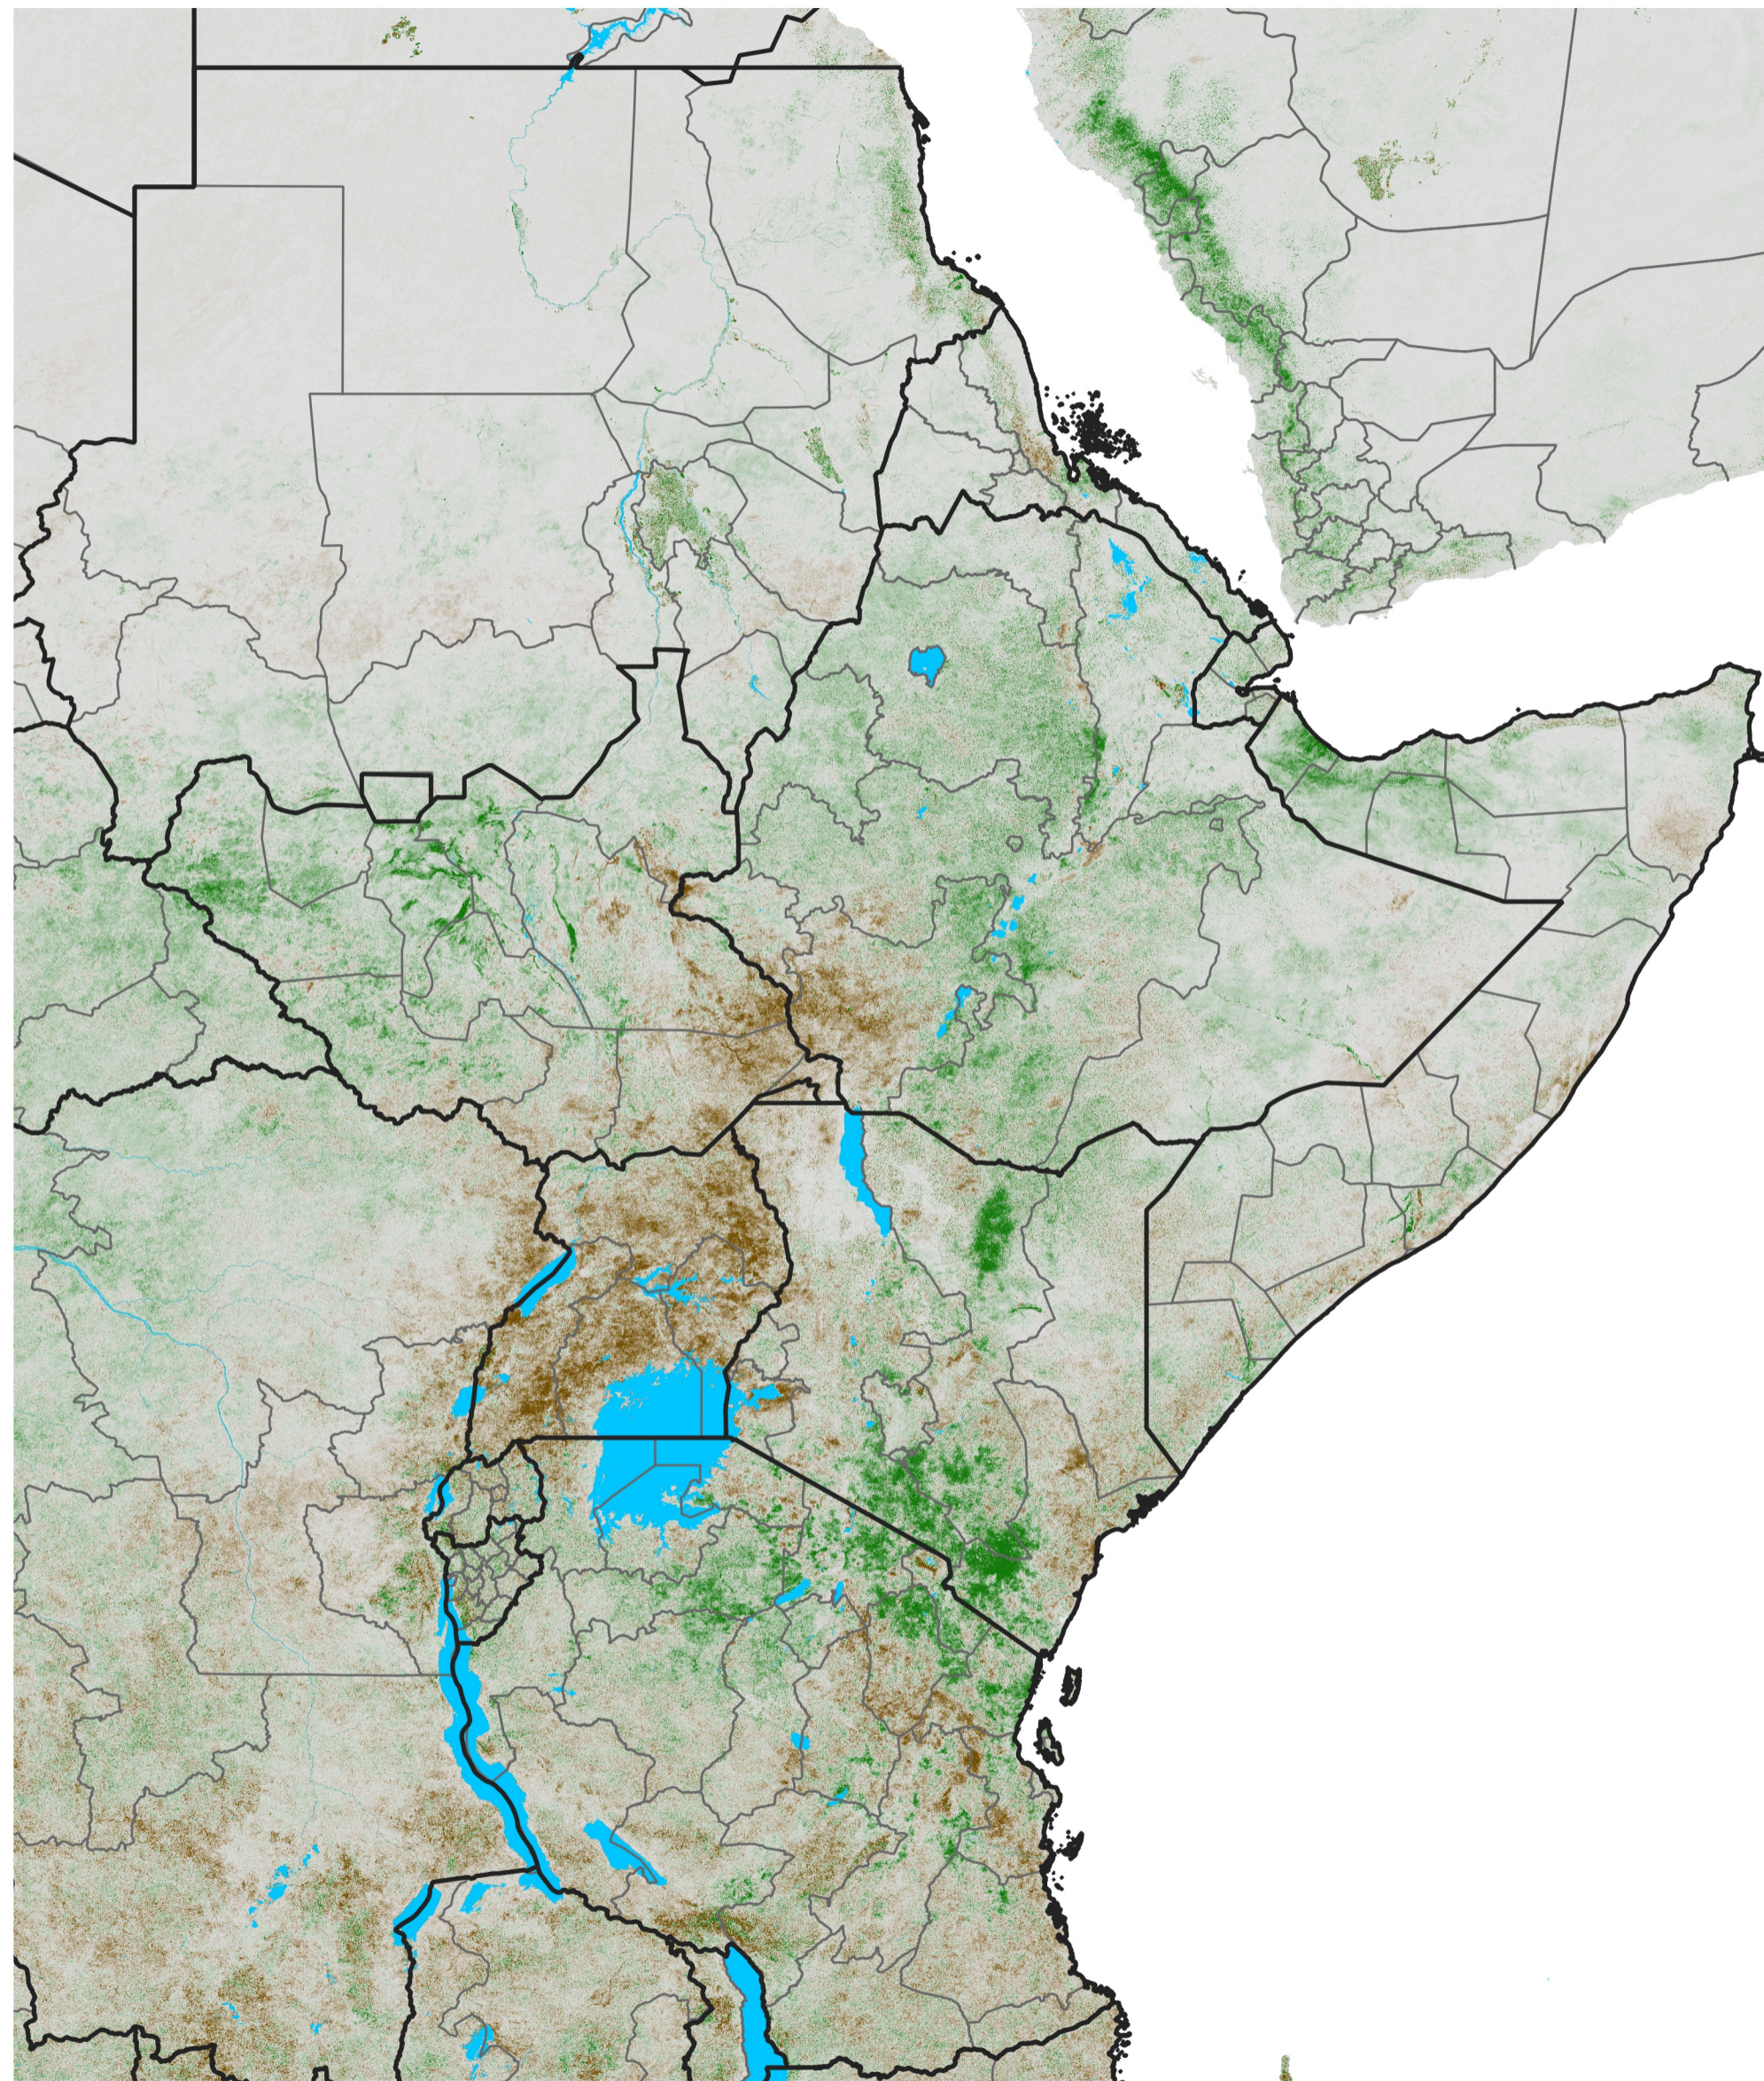

East Africa NDVI Difference

2014 minus 2013

Period 11 / Feb 16 - 25, 2014

NDVI Difference

< -0.3 -0.2 -0.1 -0.05 0.05 0.1 0.2 >0.3

Negative

No Difference

Positive