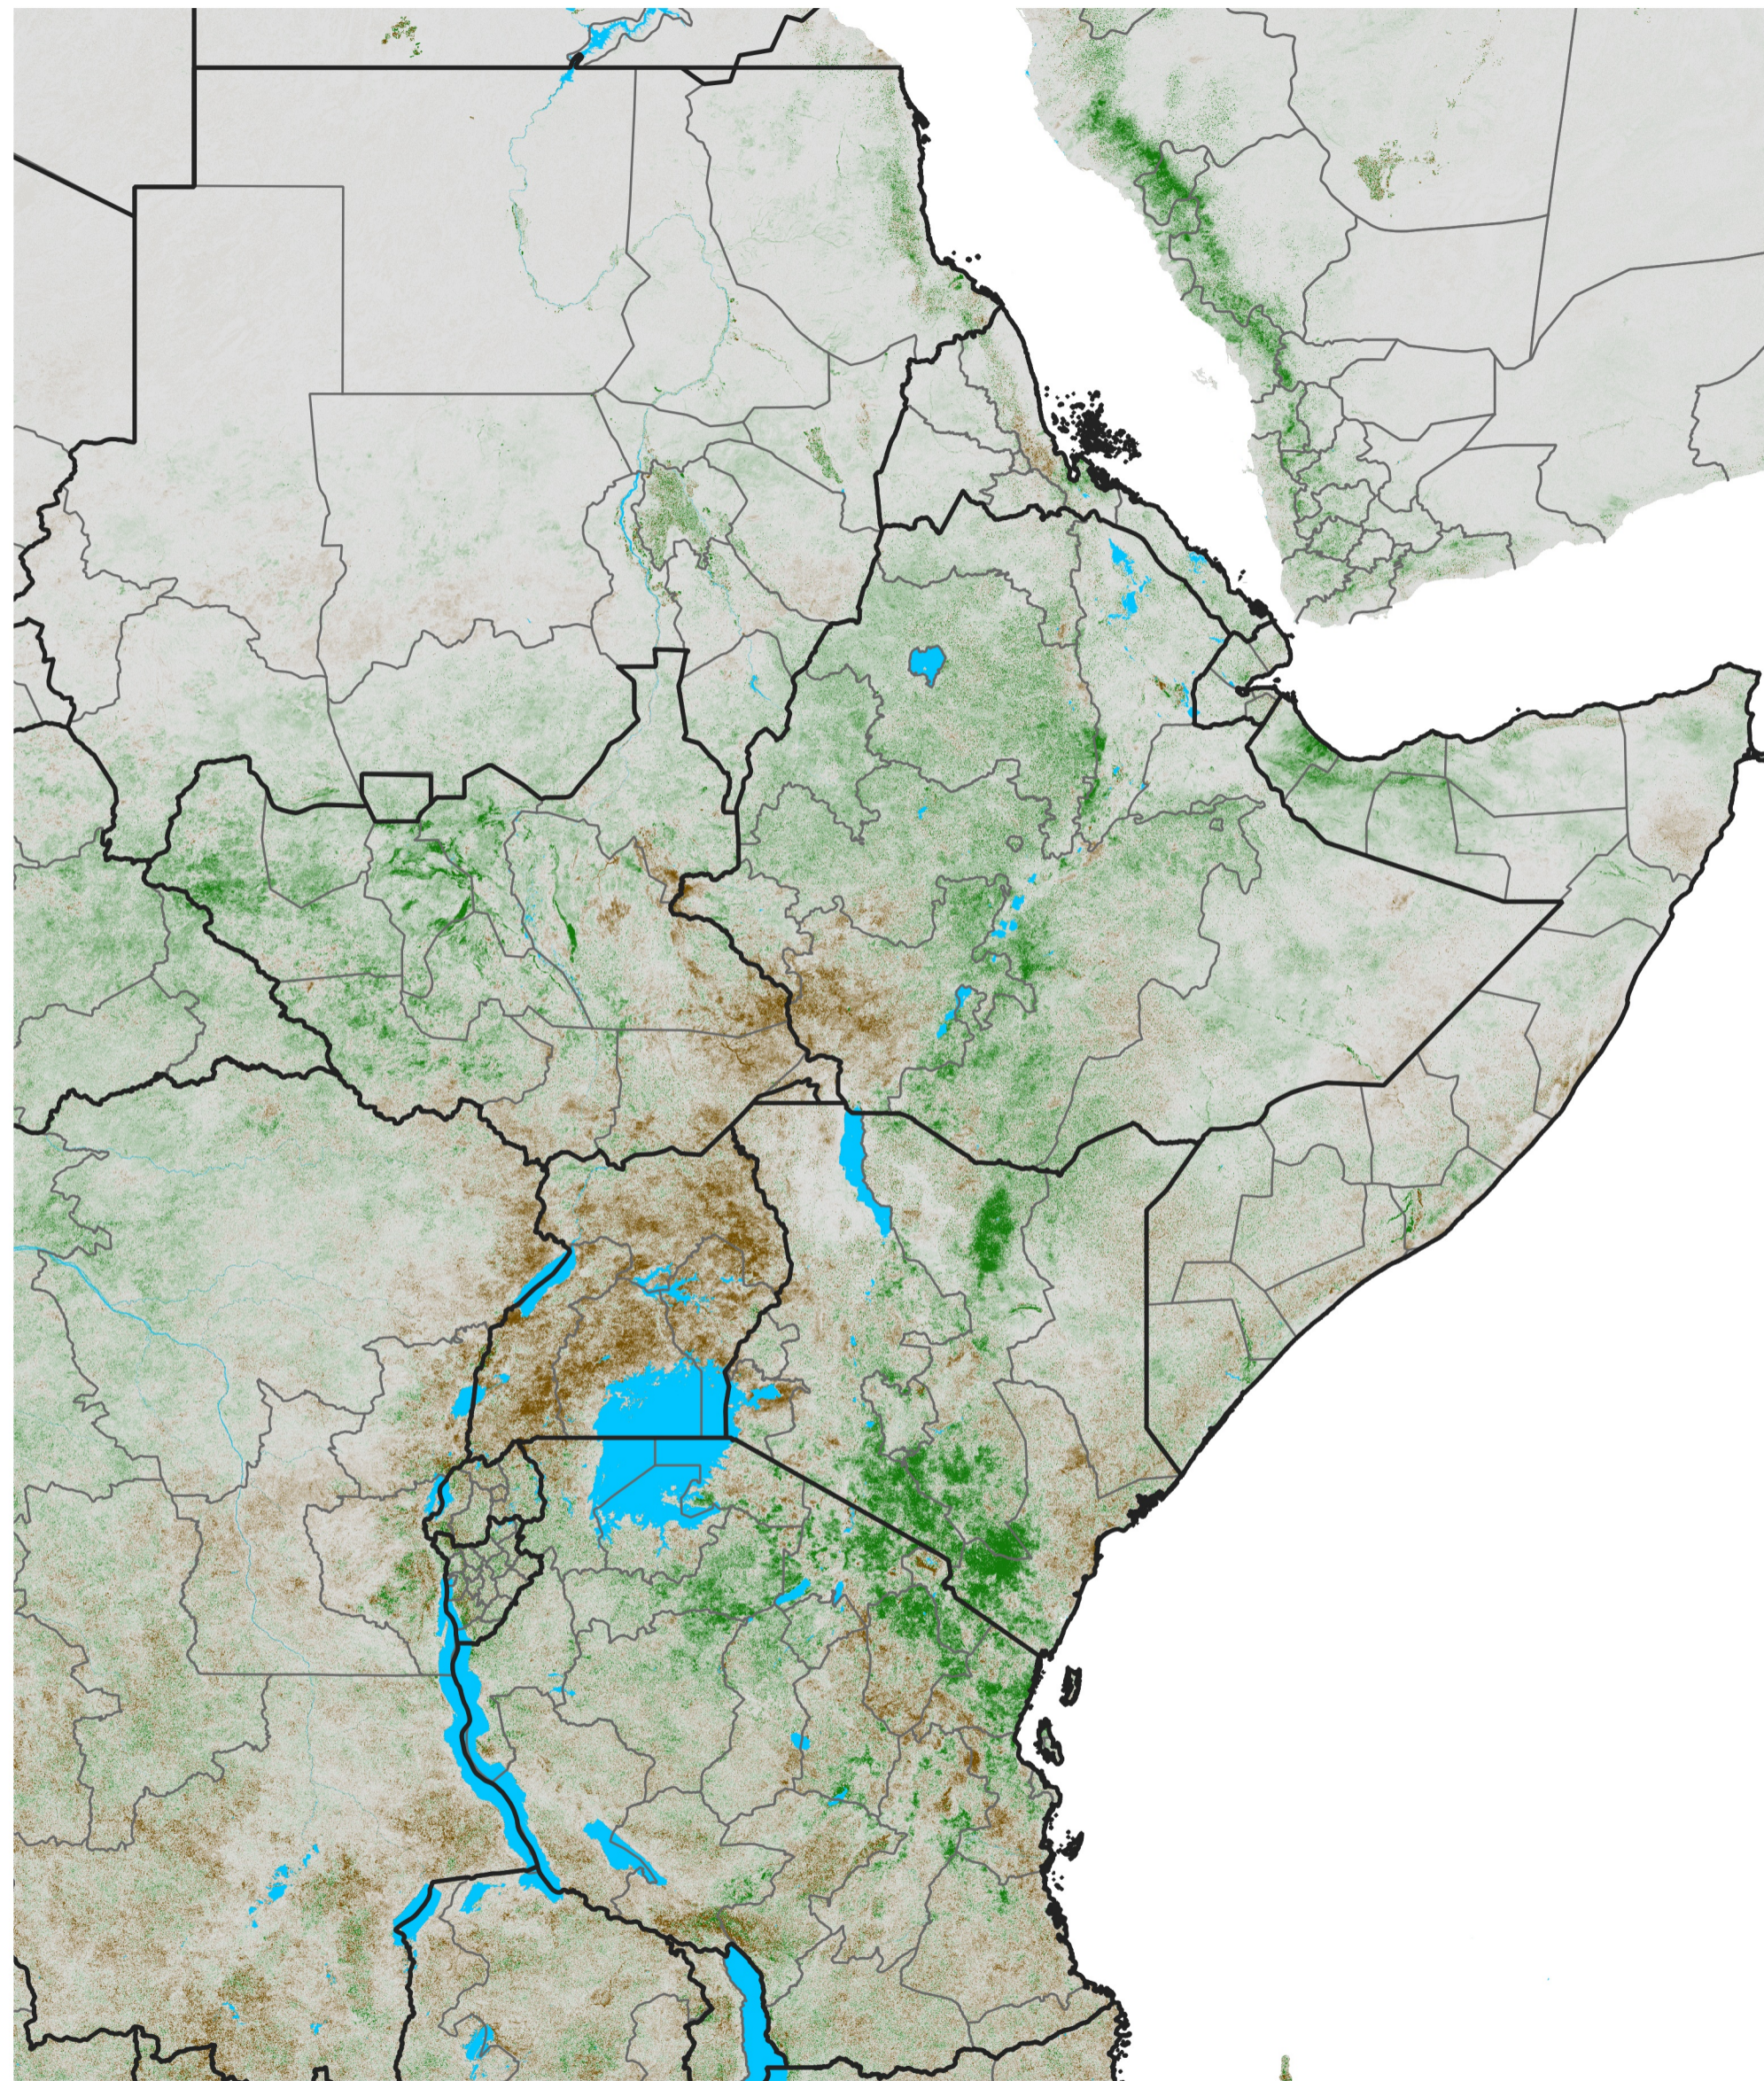

East Africa NDVI Difference

2014 minus 2013

Period 12 / Feb 21 - 28, 2014

NDVI Difference

< -0.3 -0.2 -0.1 -0.05 0.05 0.1 0.2 >0.3

Negative

No Difference

Positive