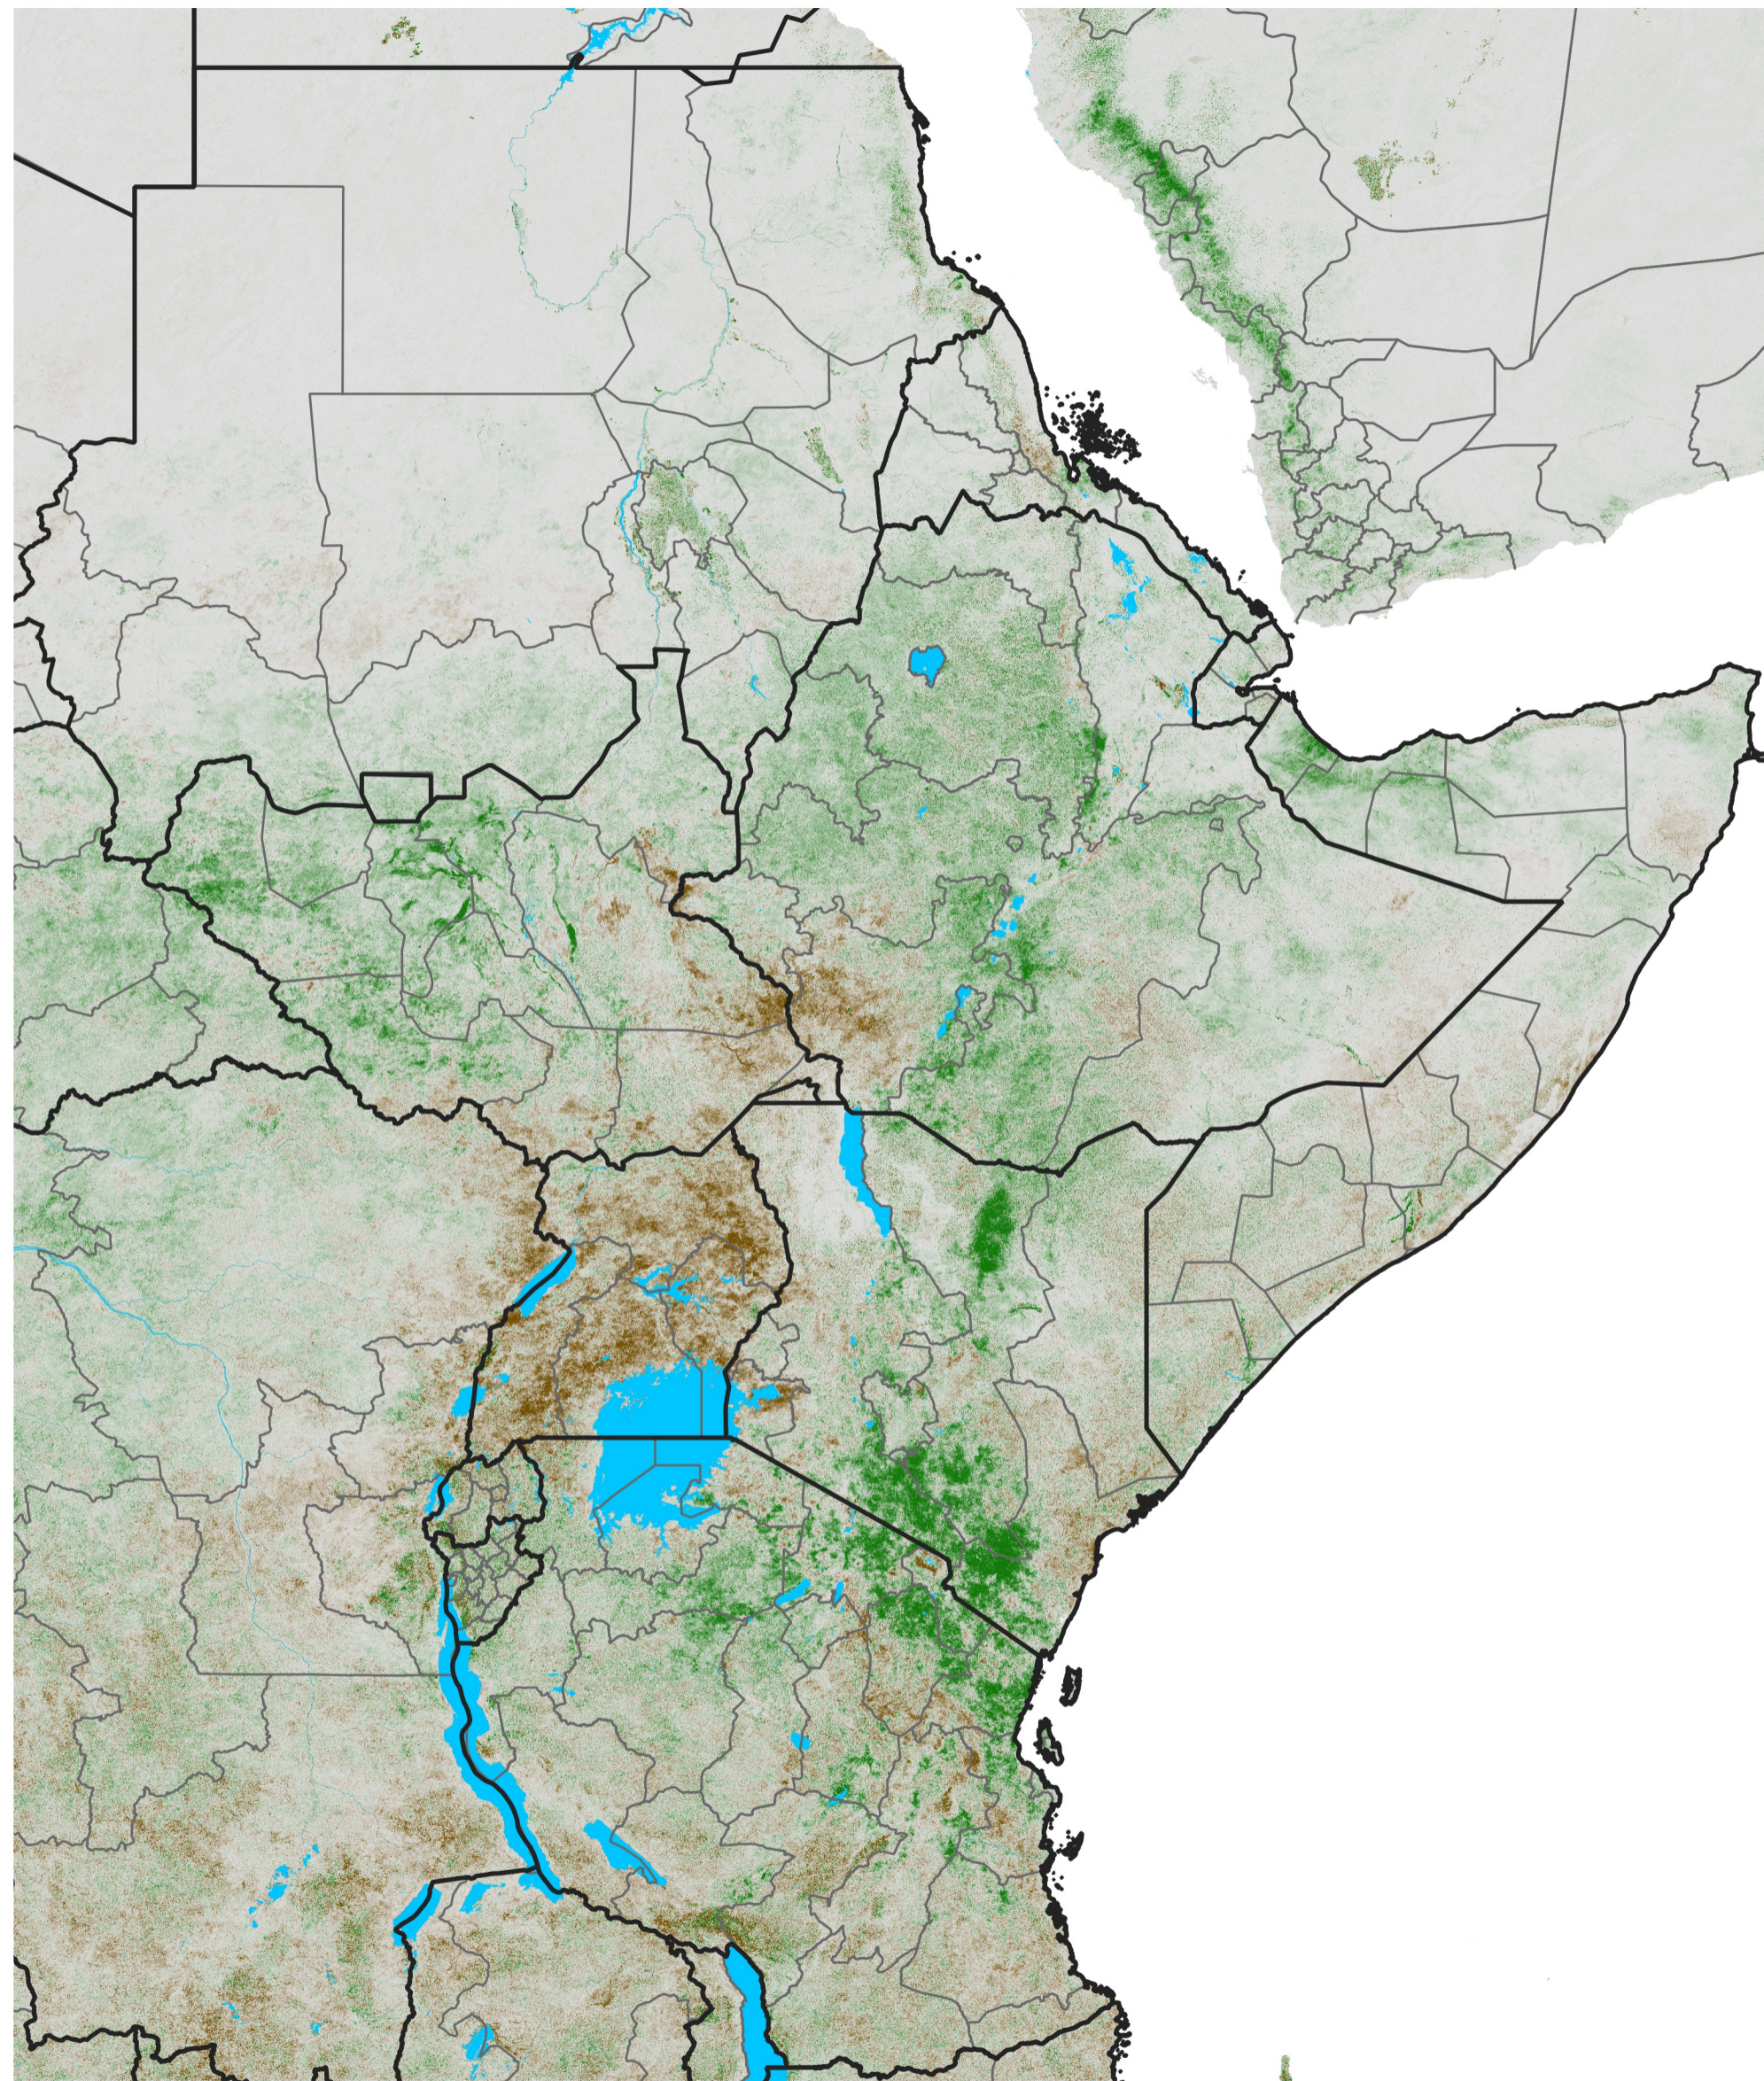

East Africa NDVI Difference

2014 minus 2013

Period 13 / Feb 26 - Mar 05, 2014

NDVI Difference

< -0.3 -0.2 -0.1 -0.05 0.05 0.1 0.2 >0.3

Negative

No Difference

Positive