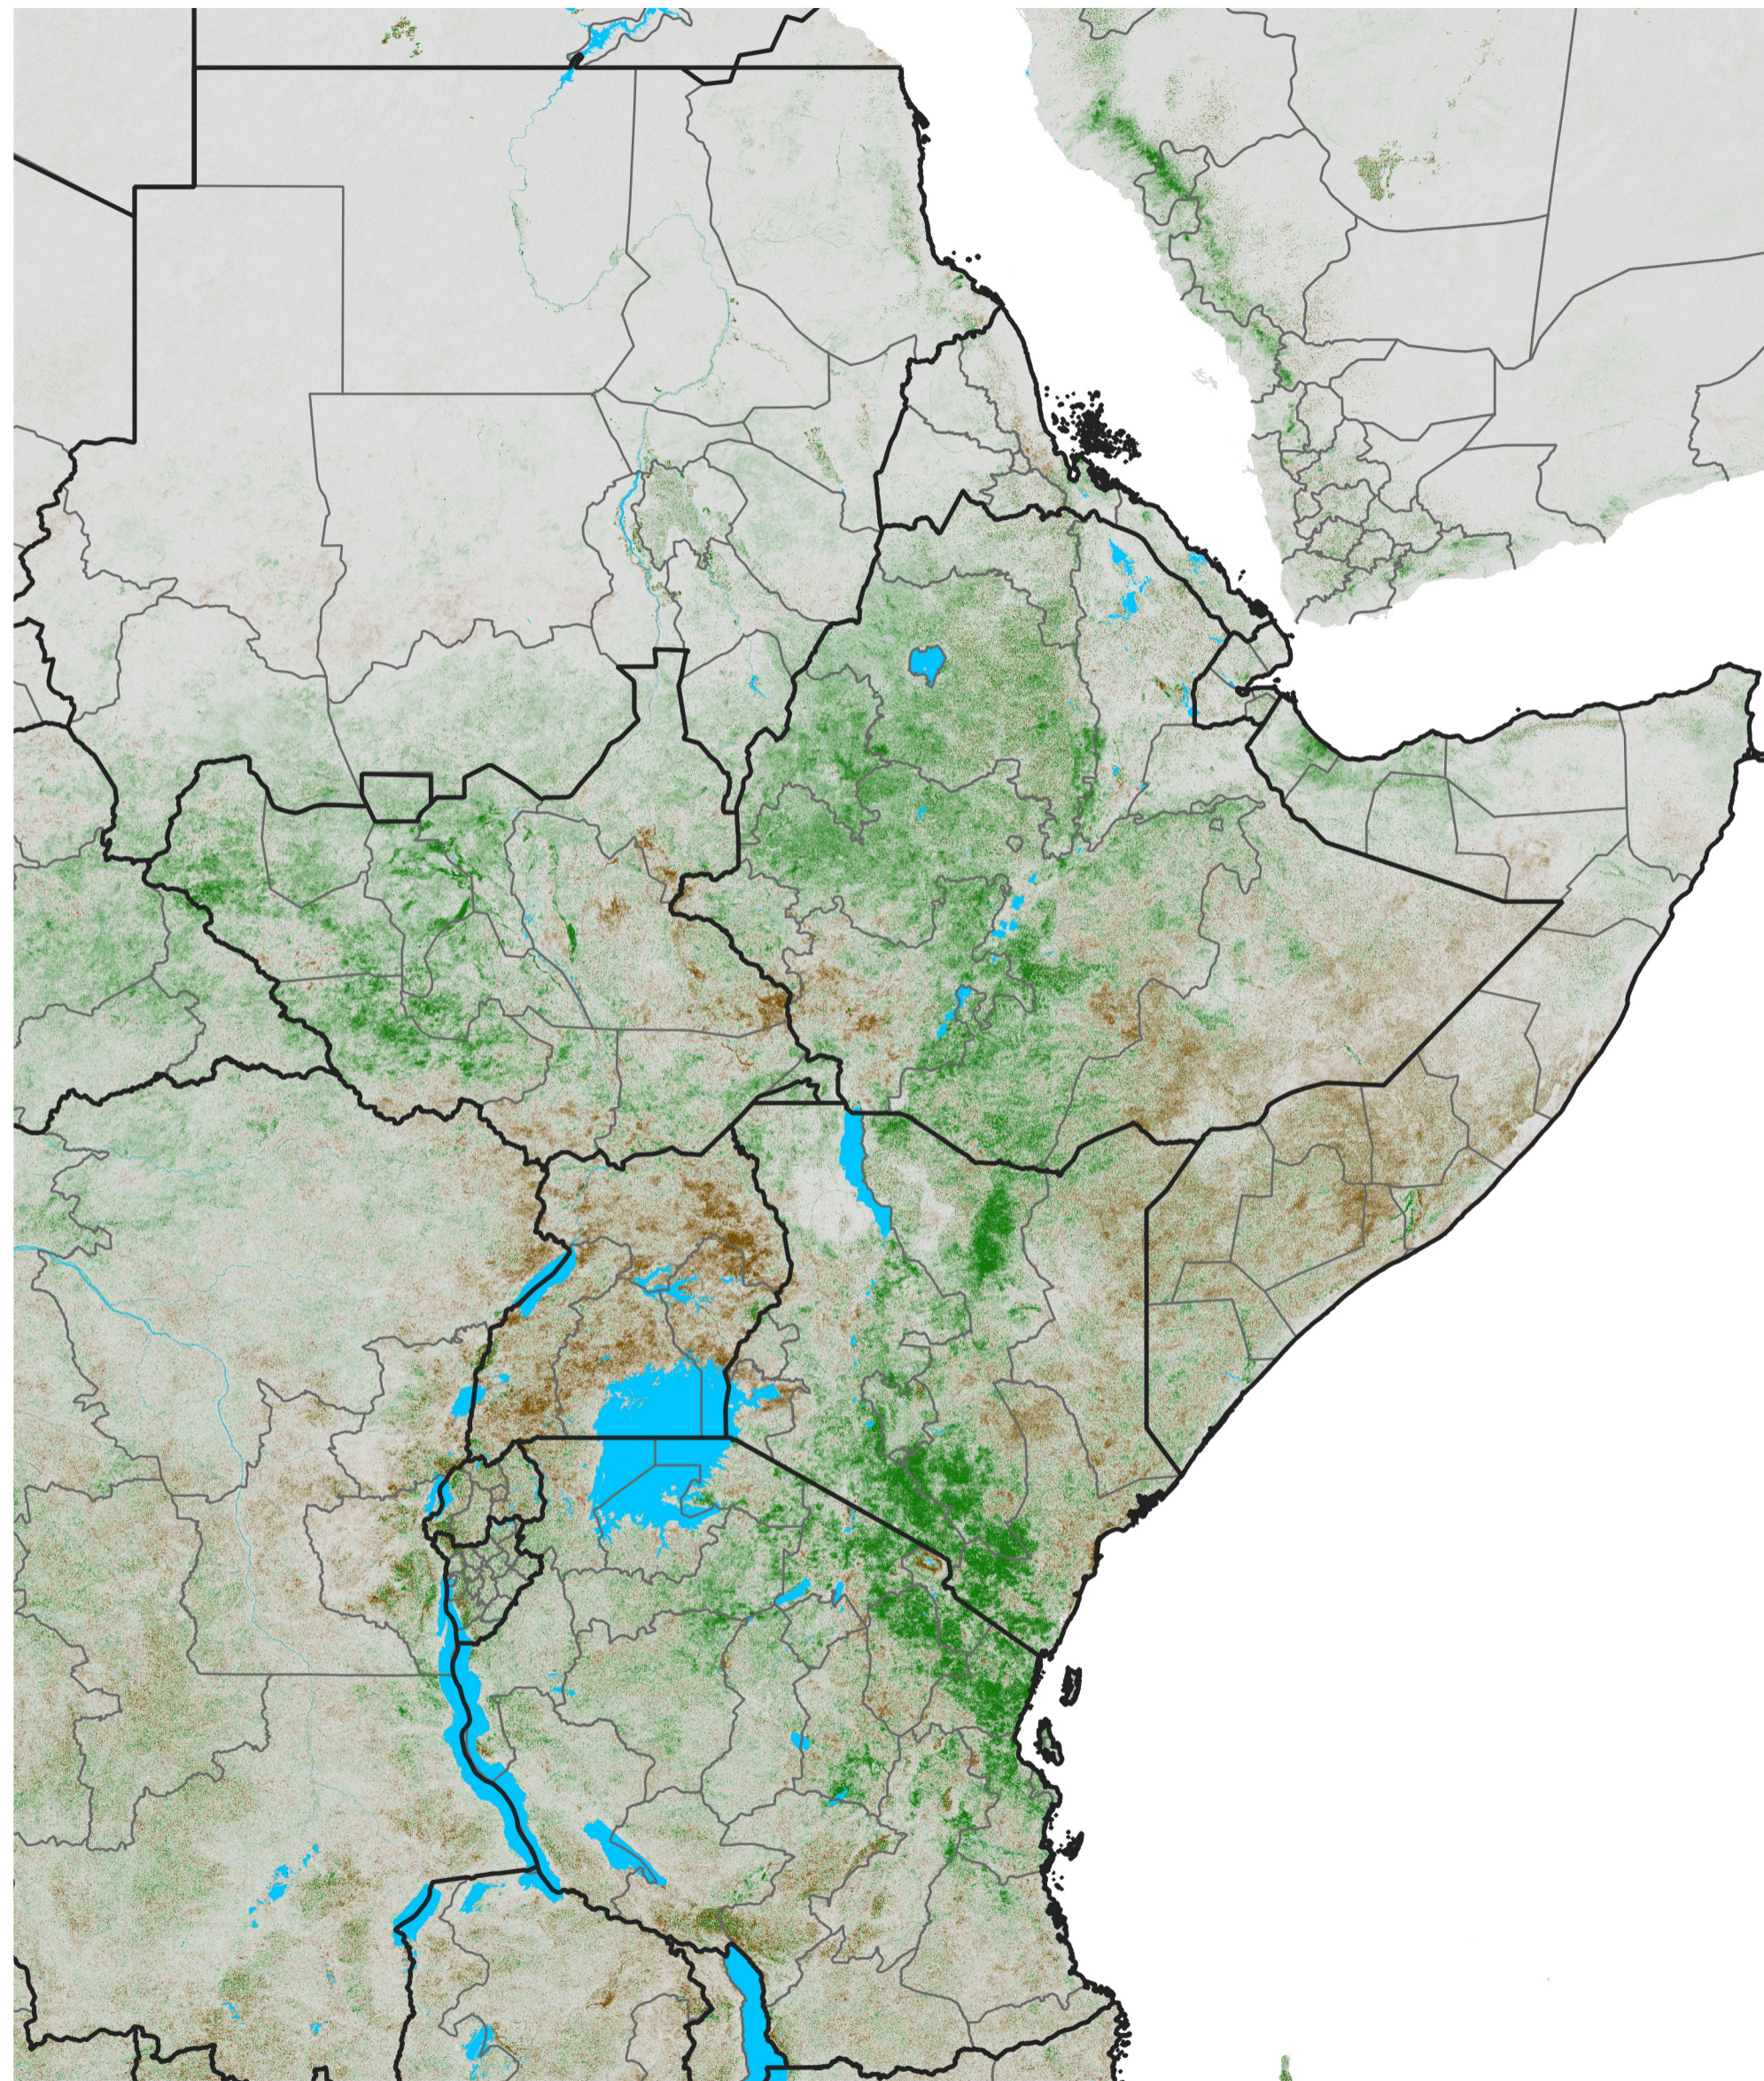

East Africa NDVI Difference

2014 minus 2013

Period 16 / Mar 11 - 20, 2014

NDVI Difference

< -0.3 -0.2 -0.1 -0.05 0.05 0.1 0.2 >0.3

Negative

No Difference

Positive