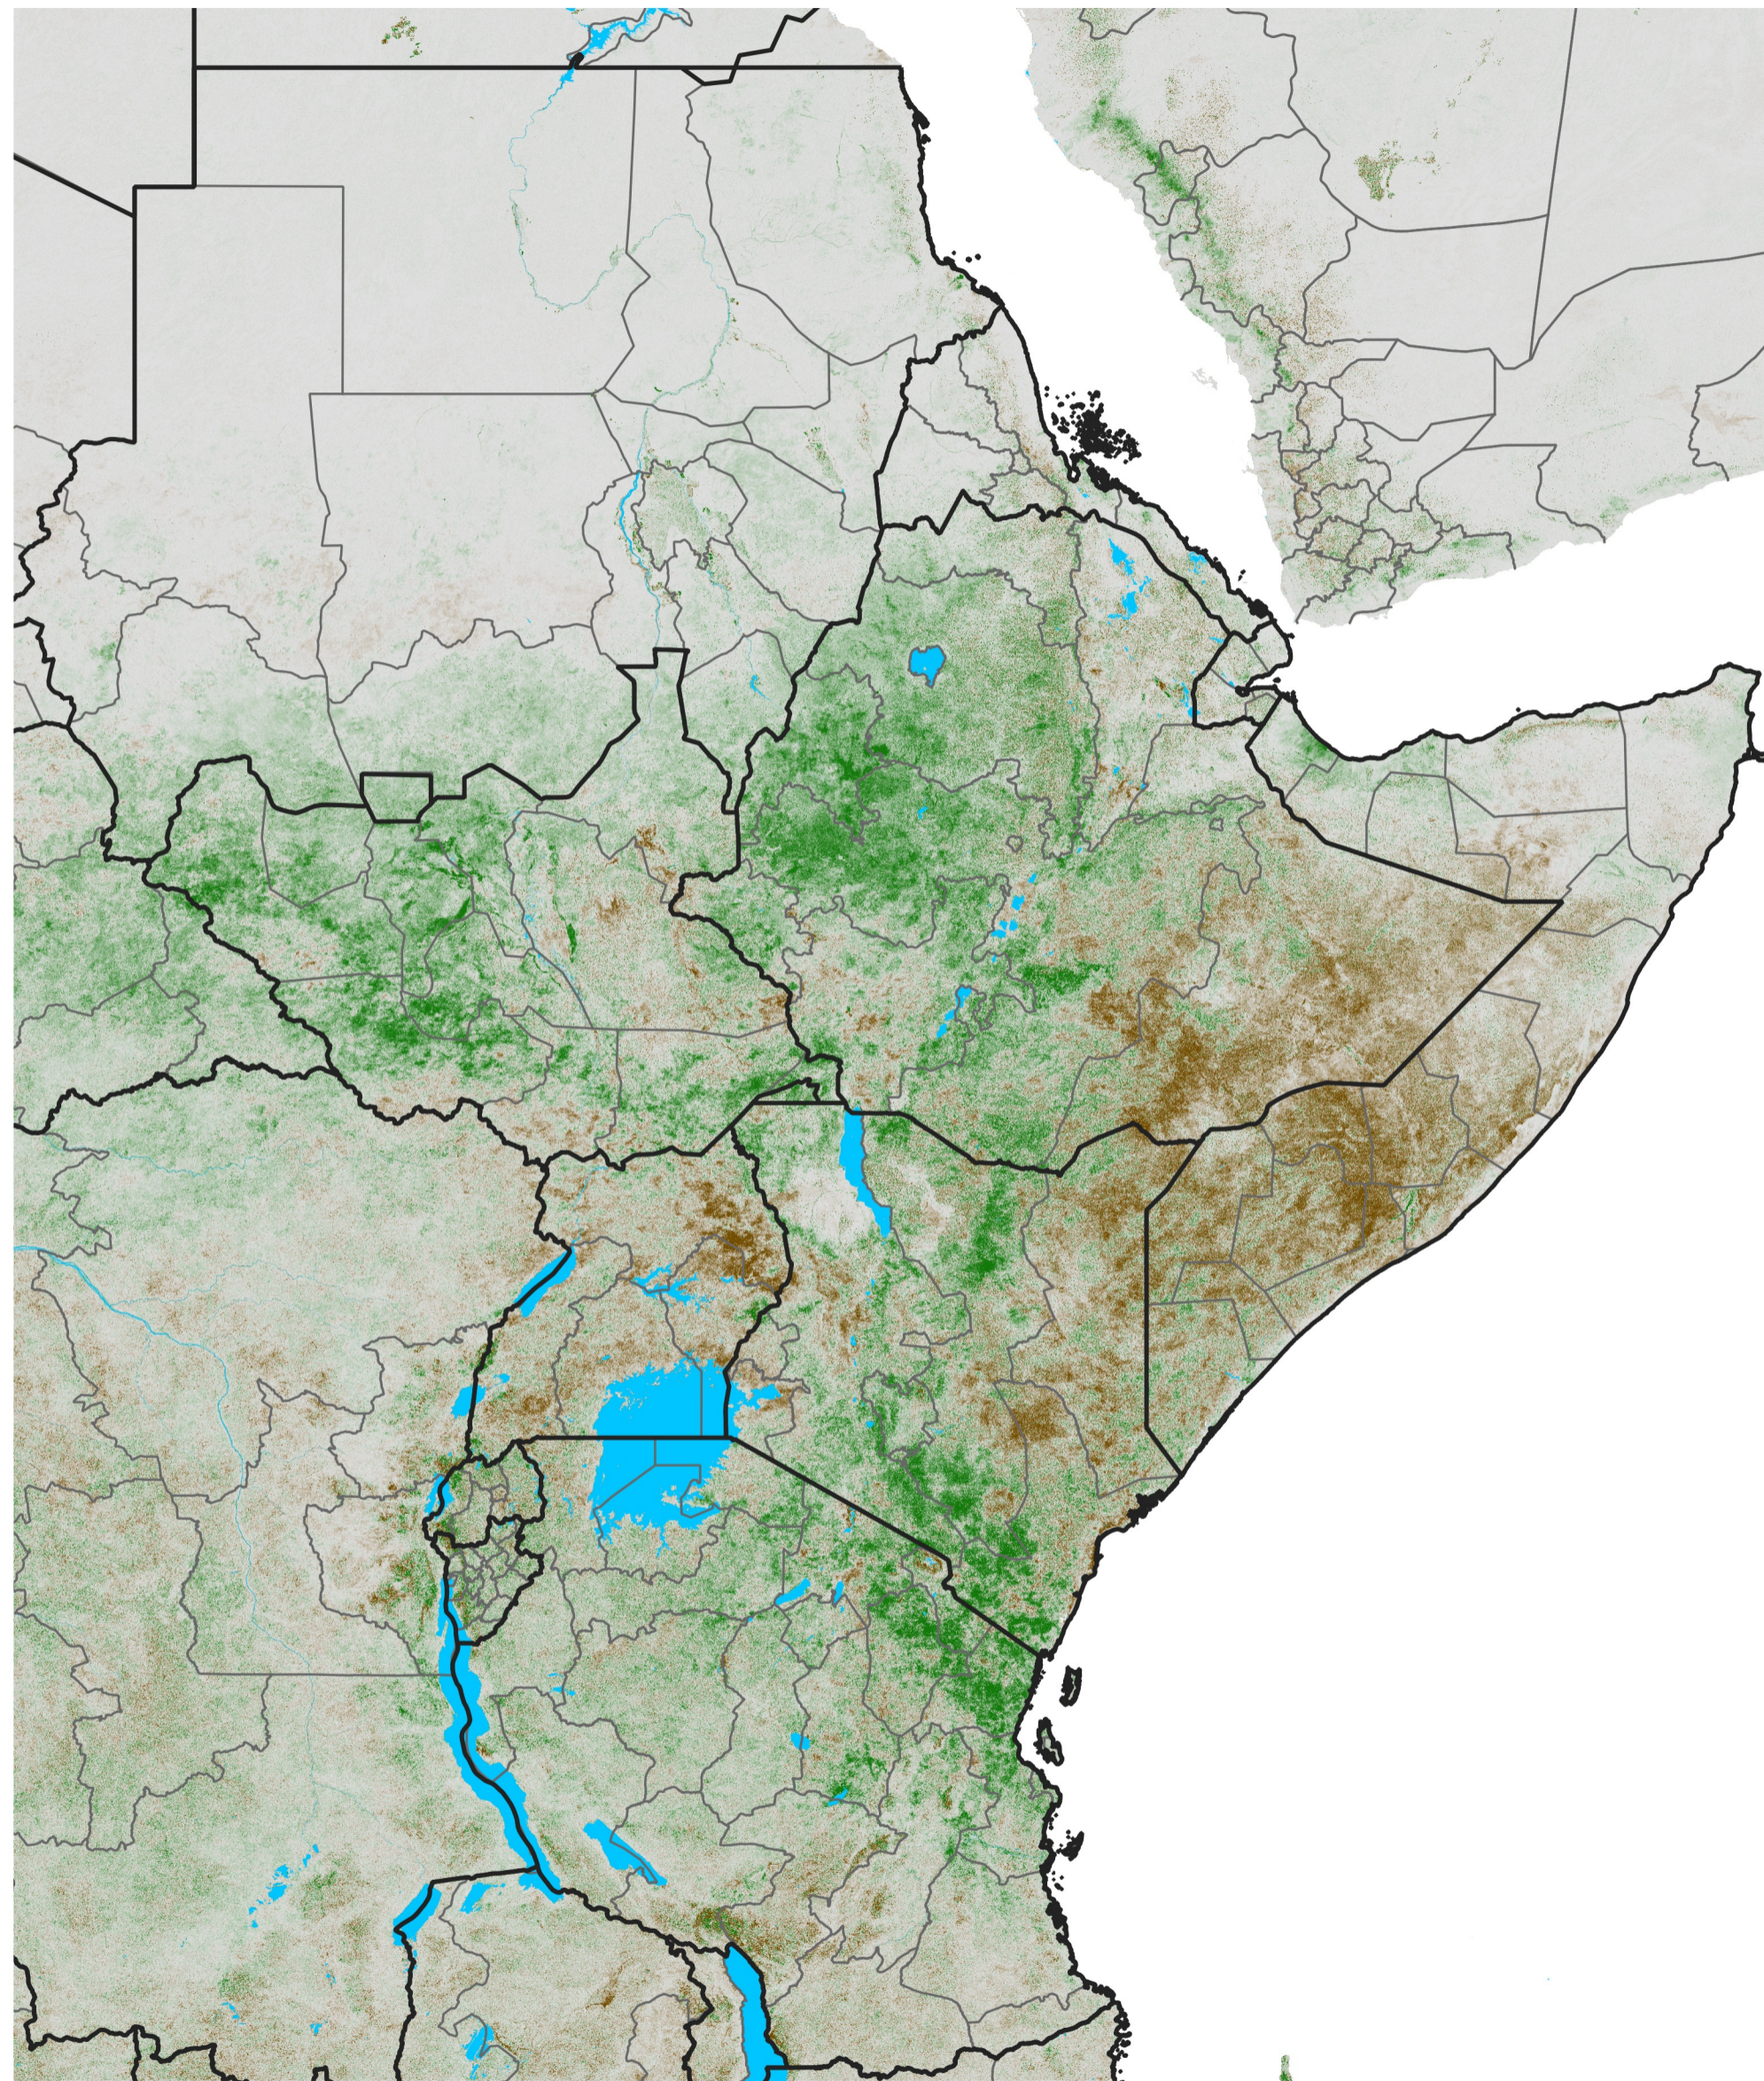

East Africa NDVI Difference

2014 minus 2013

Period 18 / Mar 21 - 31, 2014

NDVI Difference

< -0.3 -0.2 -0.1 -0.05 0.05 0.1 0.2 >0.3

Negative

No Difference

Positive