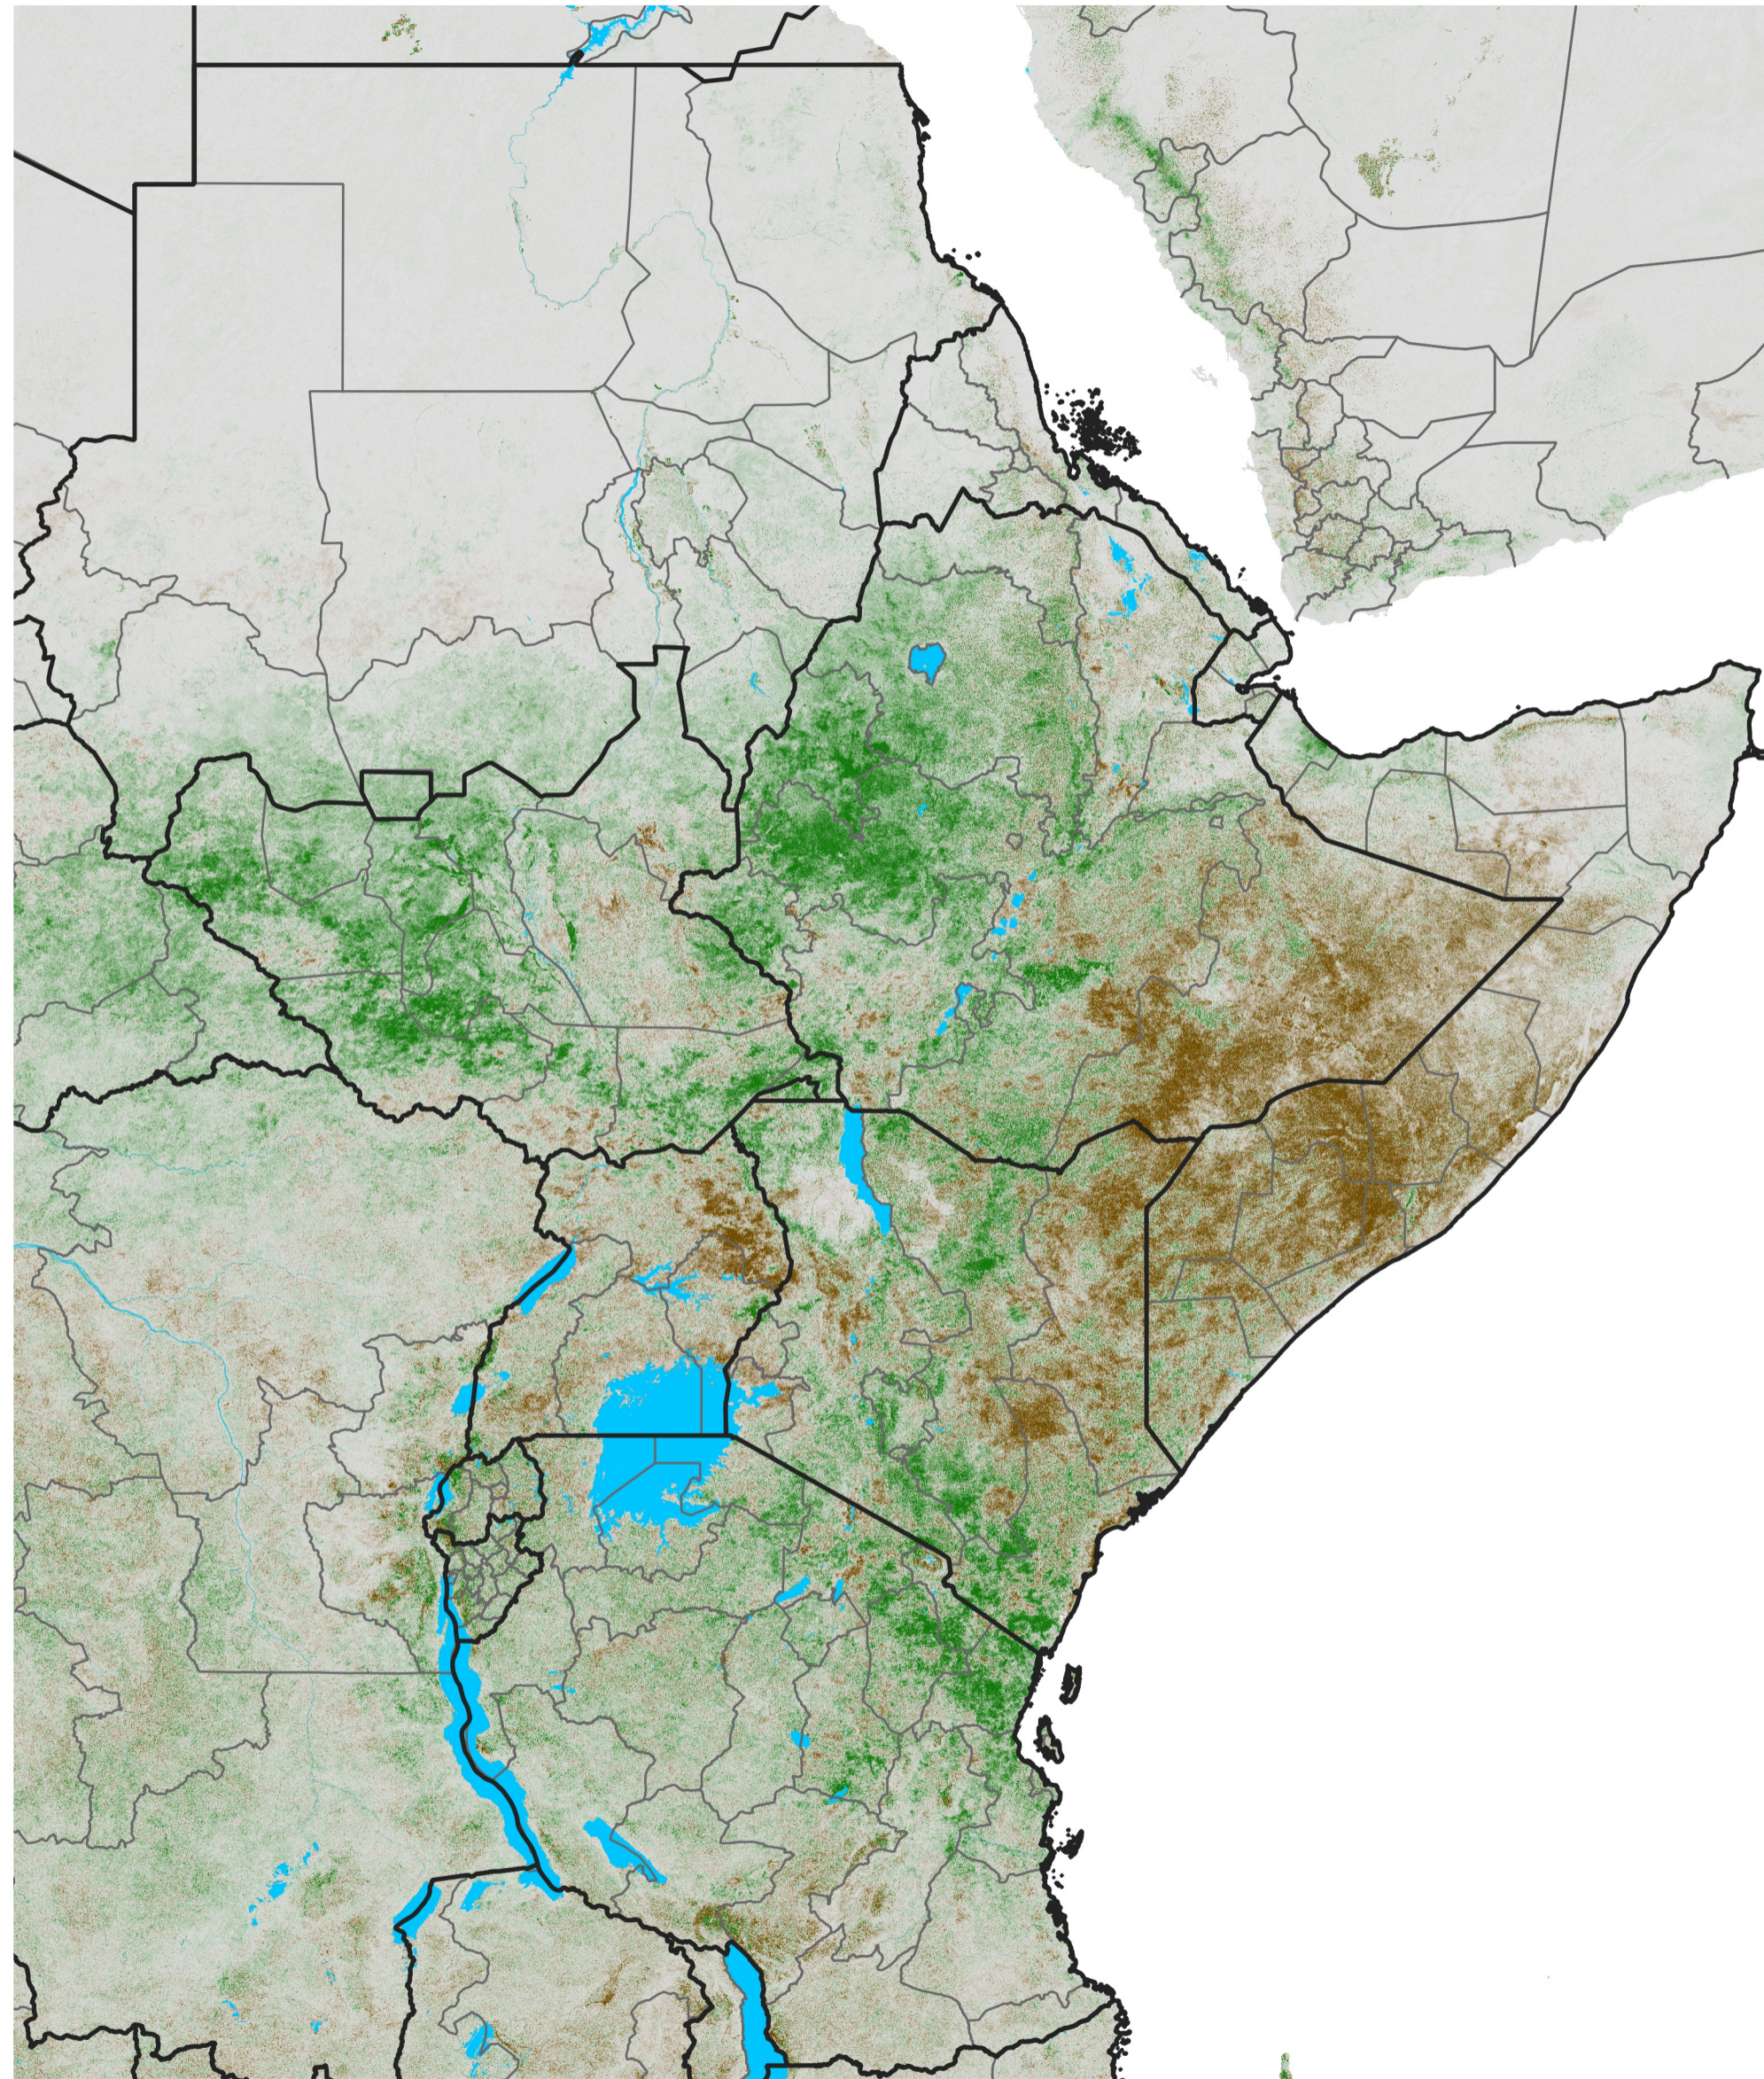

East Africa NDVI Difference

2014 minus 2013

Period 19 / Mar 26 - Apr 05, 2014

NDVI Difference

< -0.3 -0.2 -0.1 -0.05 0.05 0.1 0.2 >0.3

Negative

No Difference

Positive