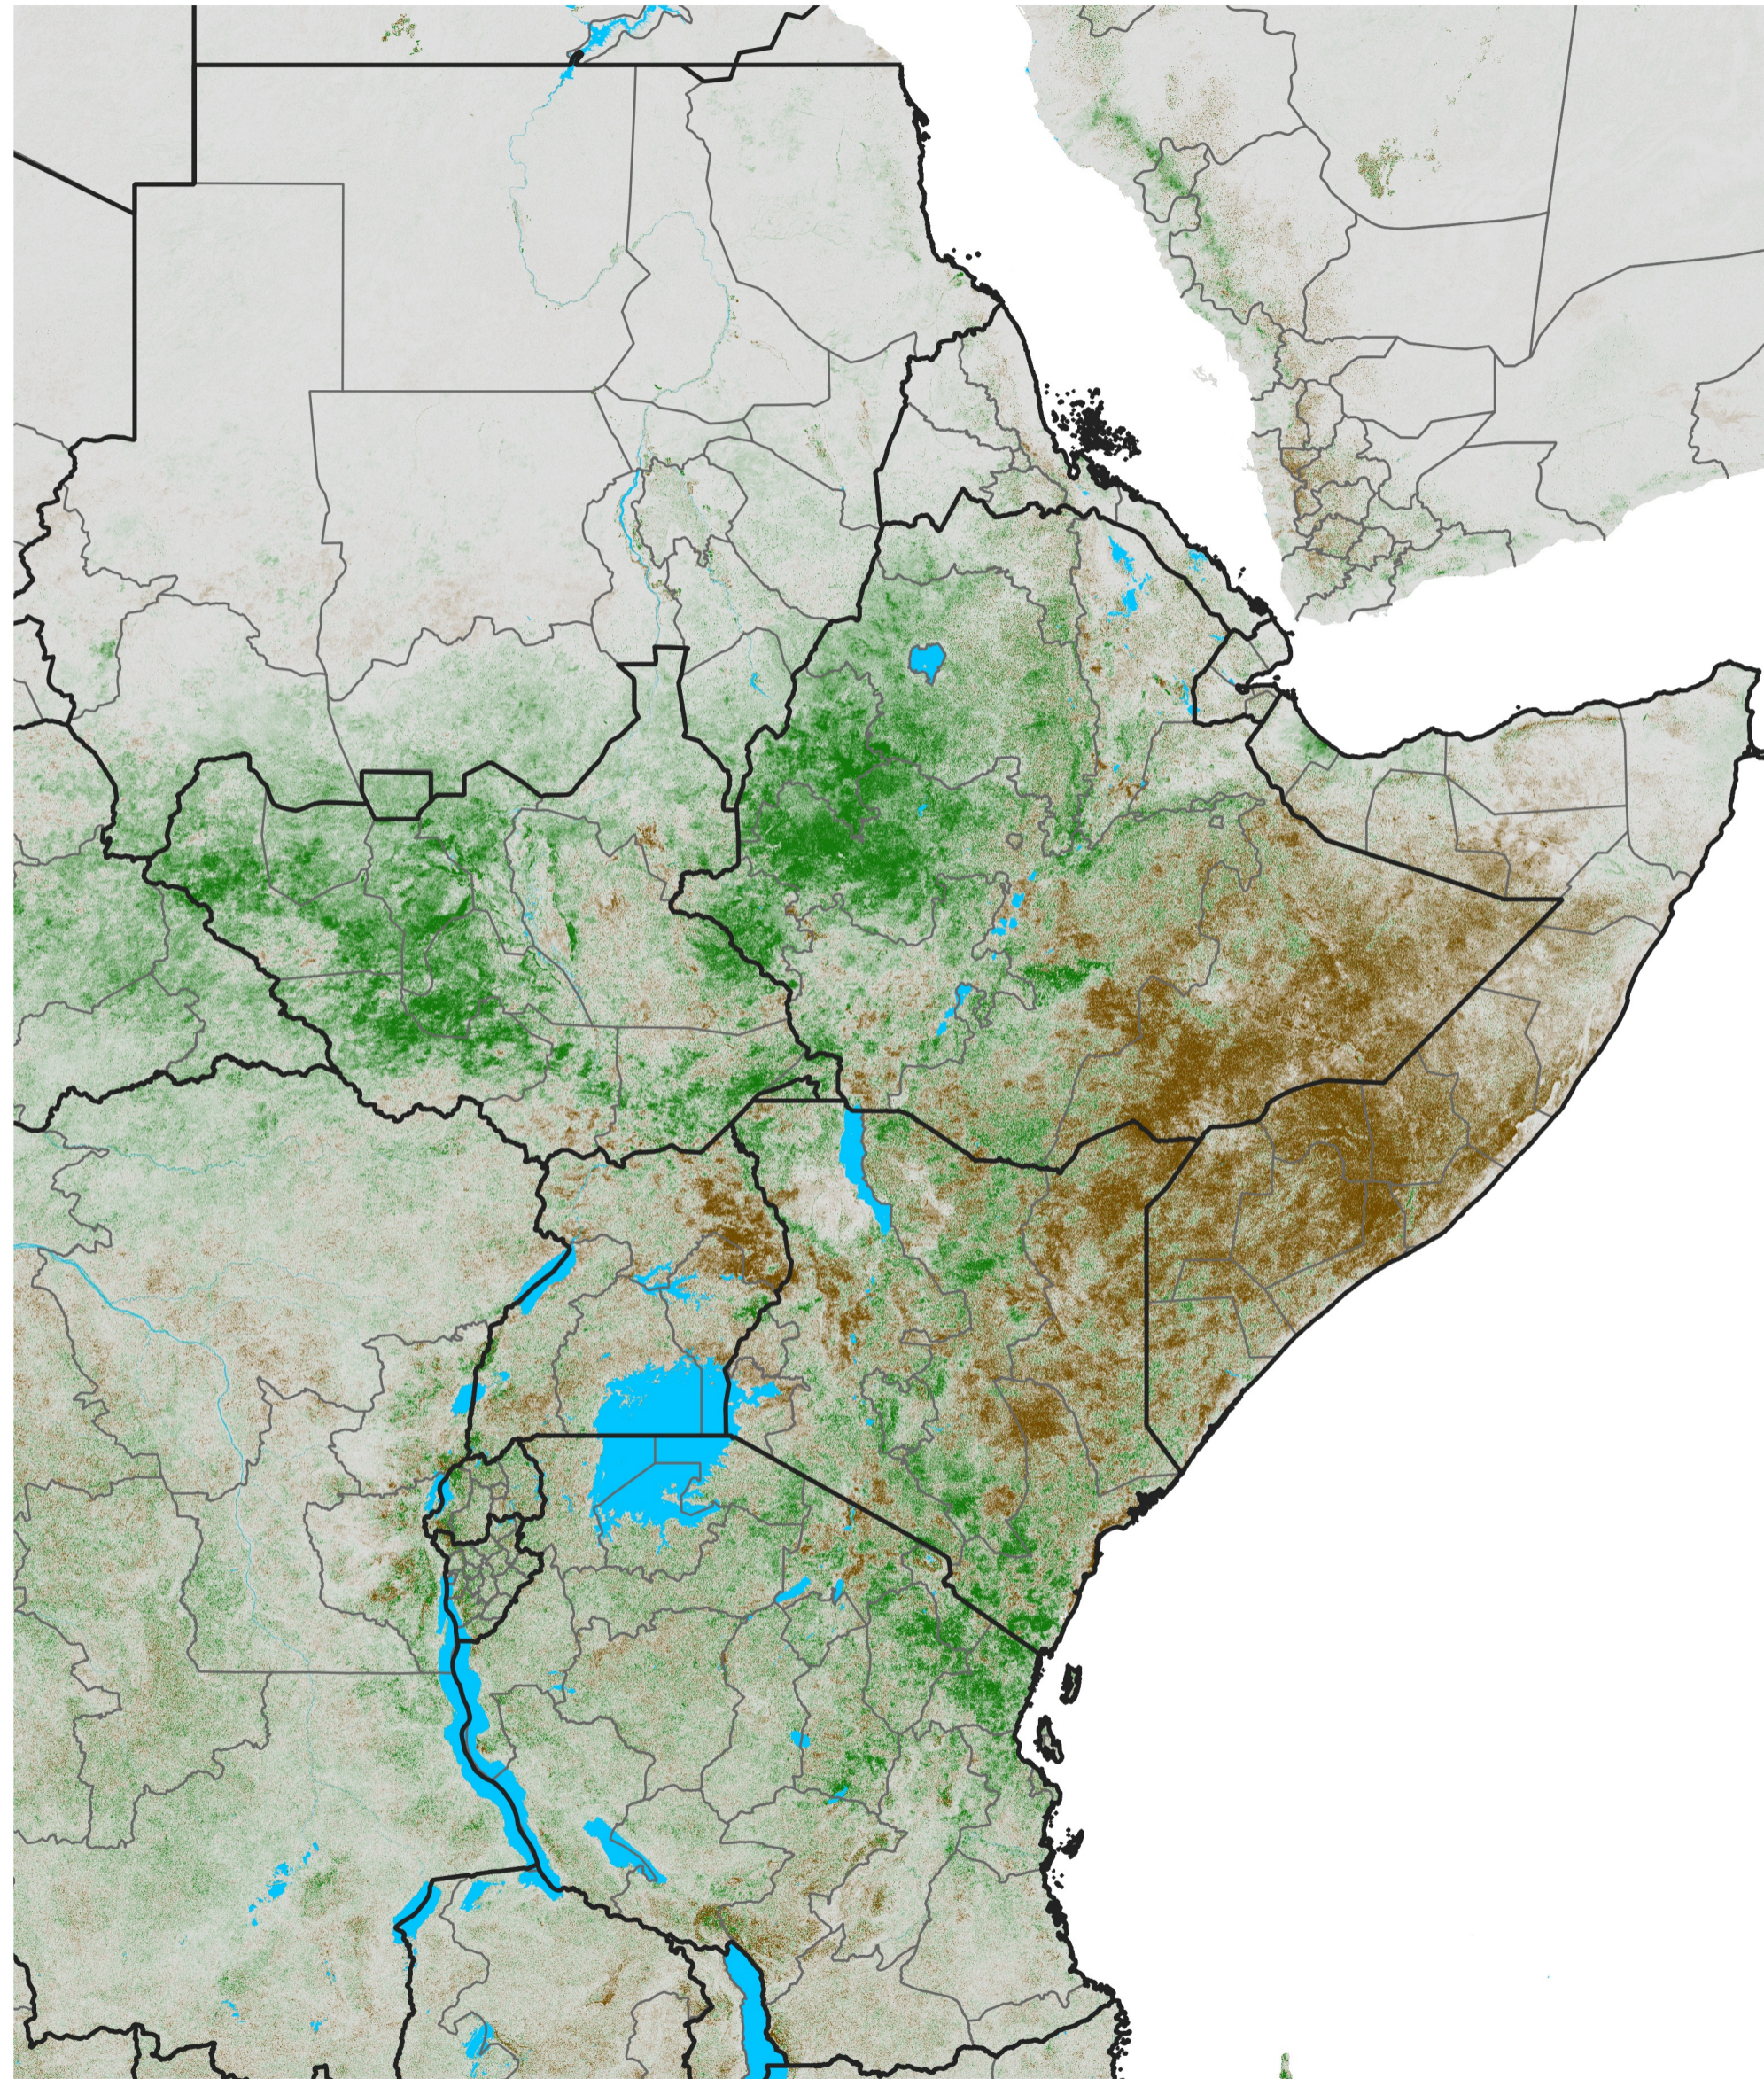

East Africa NDVI Difference

2014 minus 2013

Period 20 / Apr 01 - 10, 2014

NDVI Difference

< -0.3 -0.2 -0.1 -0.05 0.05 0.1 0.2 >0.3

Negative

No Difference

Positive