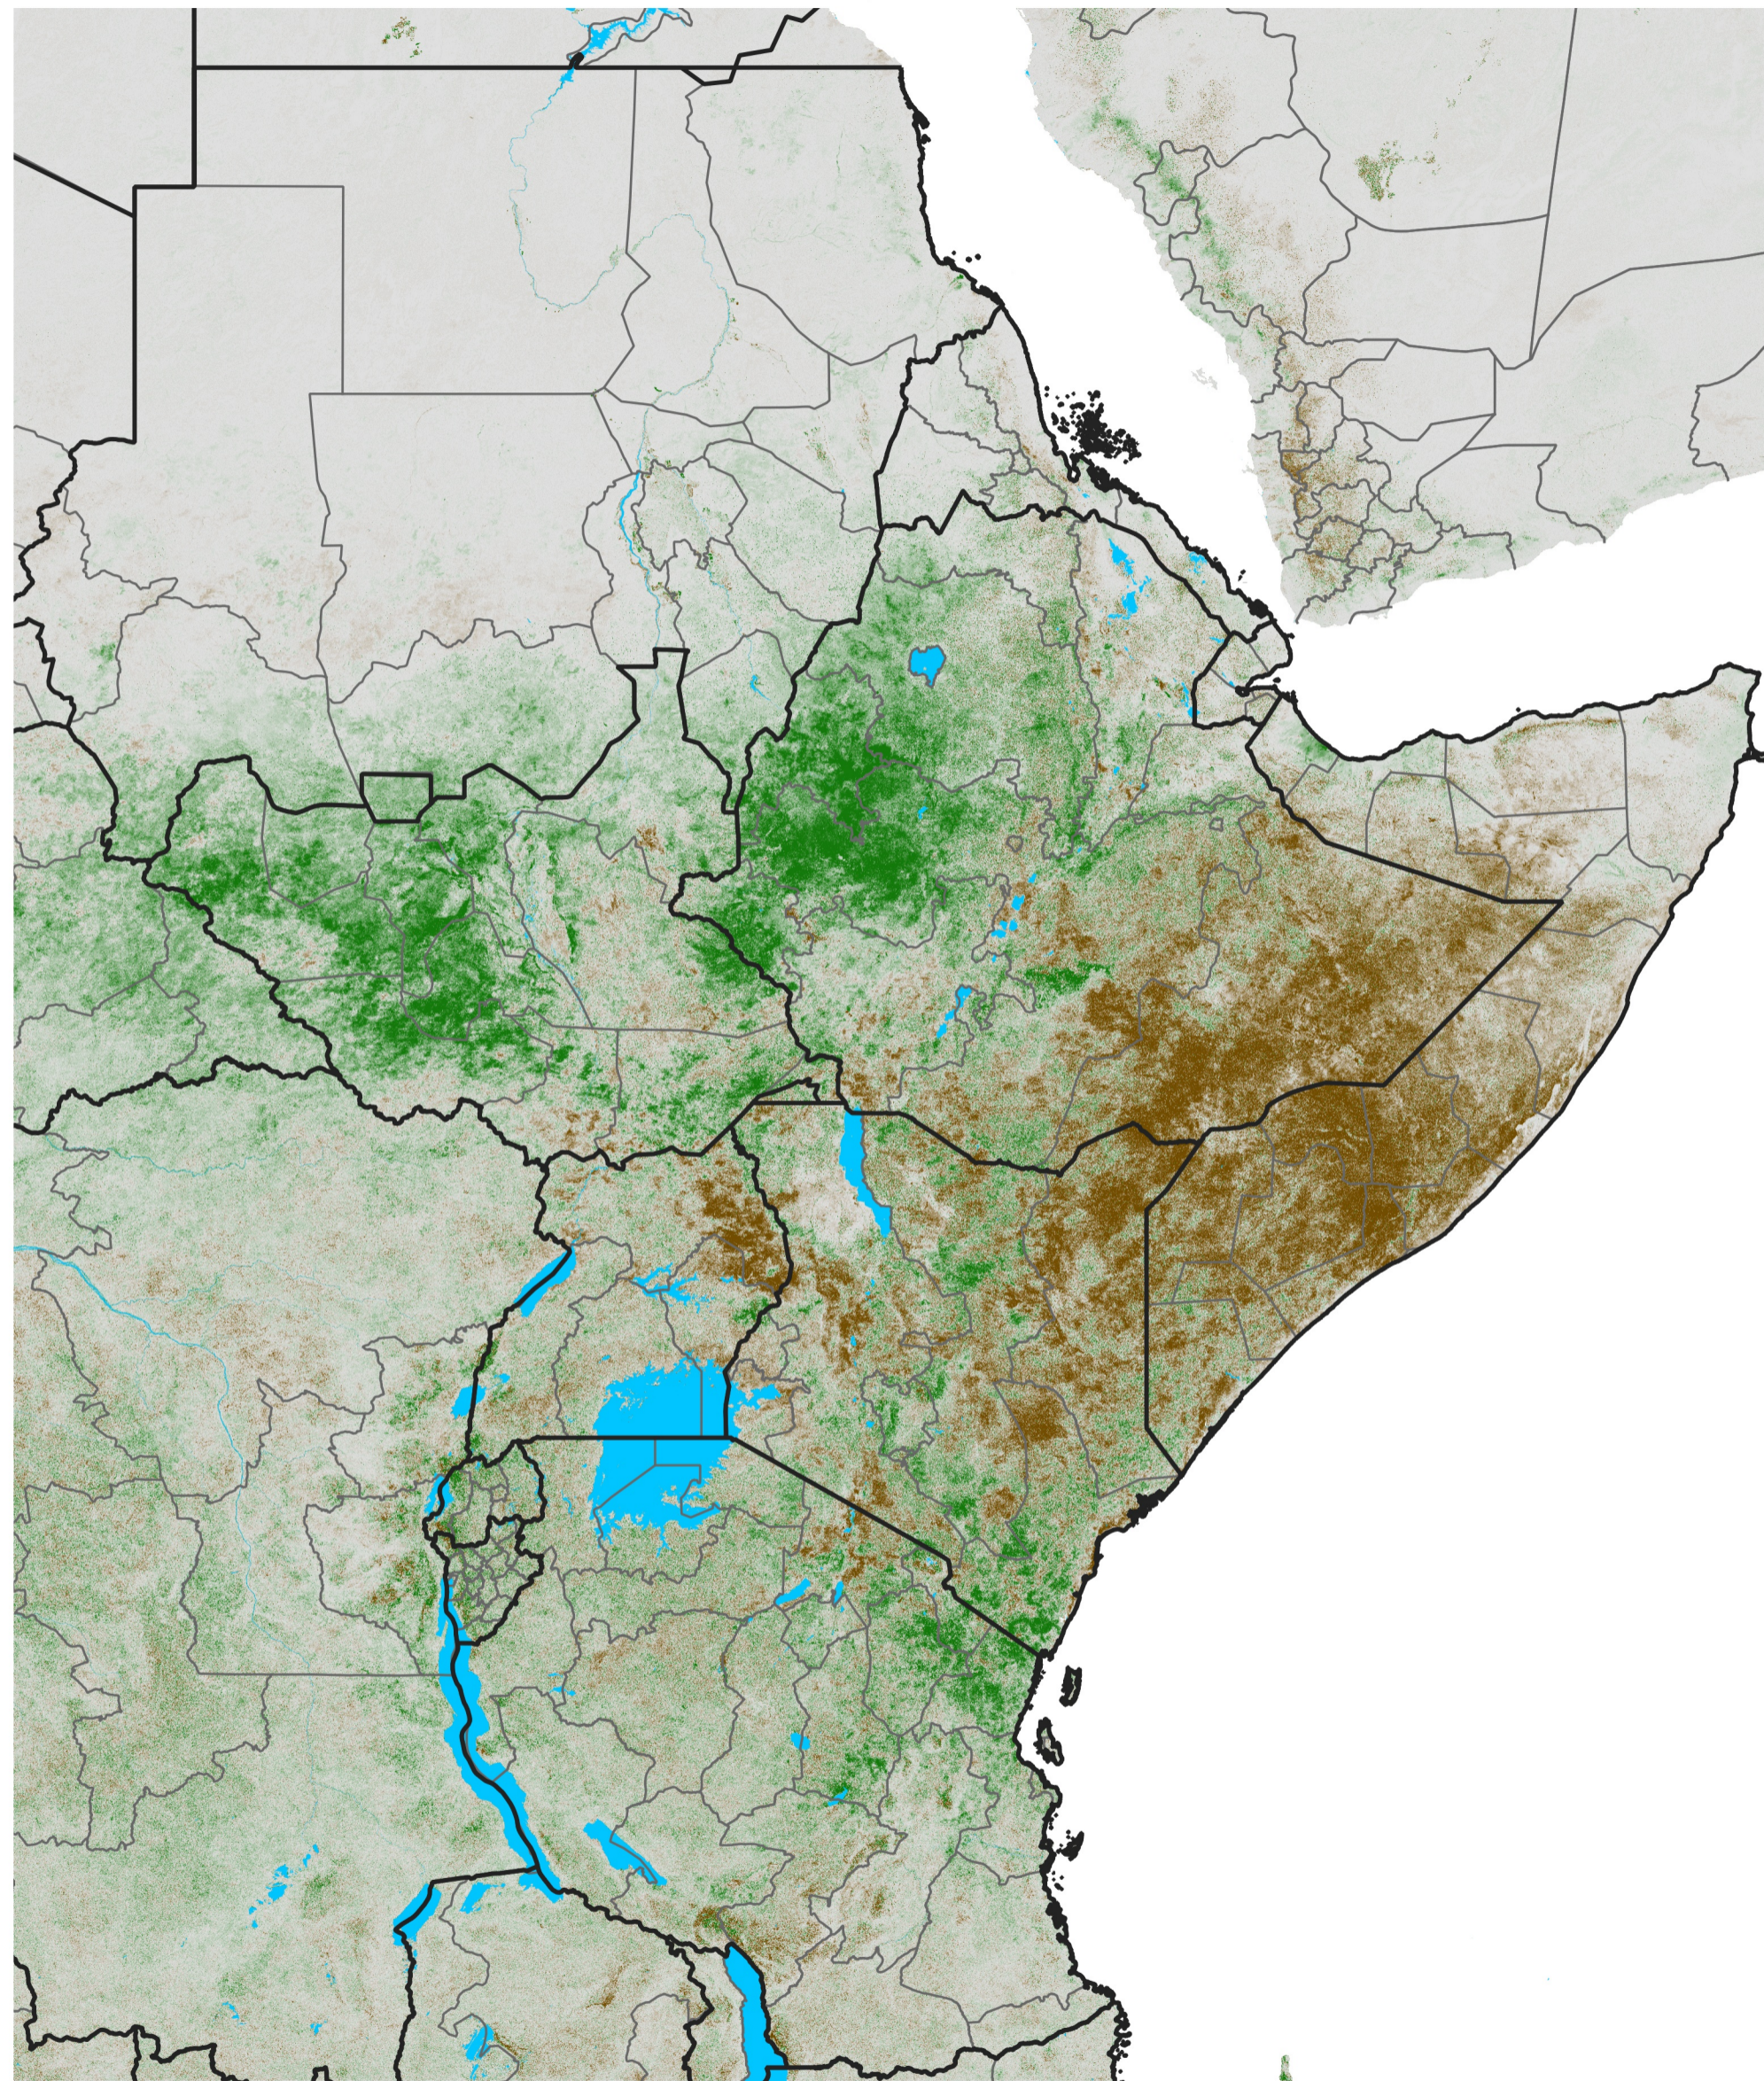

East Africa NDVI Difference

2014 minus 2013

Period 21 / Apr 06 - 15, 2014

NDVI Difference

< -0.3 -0.2 -0.1 -0.05 0.05 0.1 0.2 >0.3

Negative

No Difference

Positive