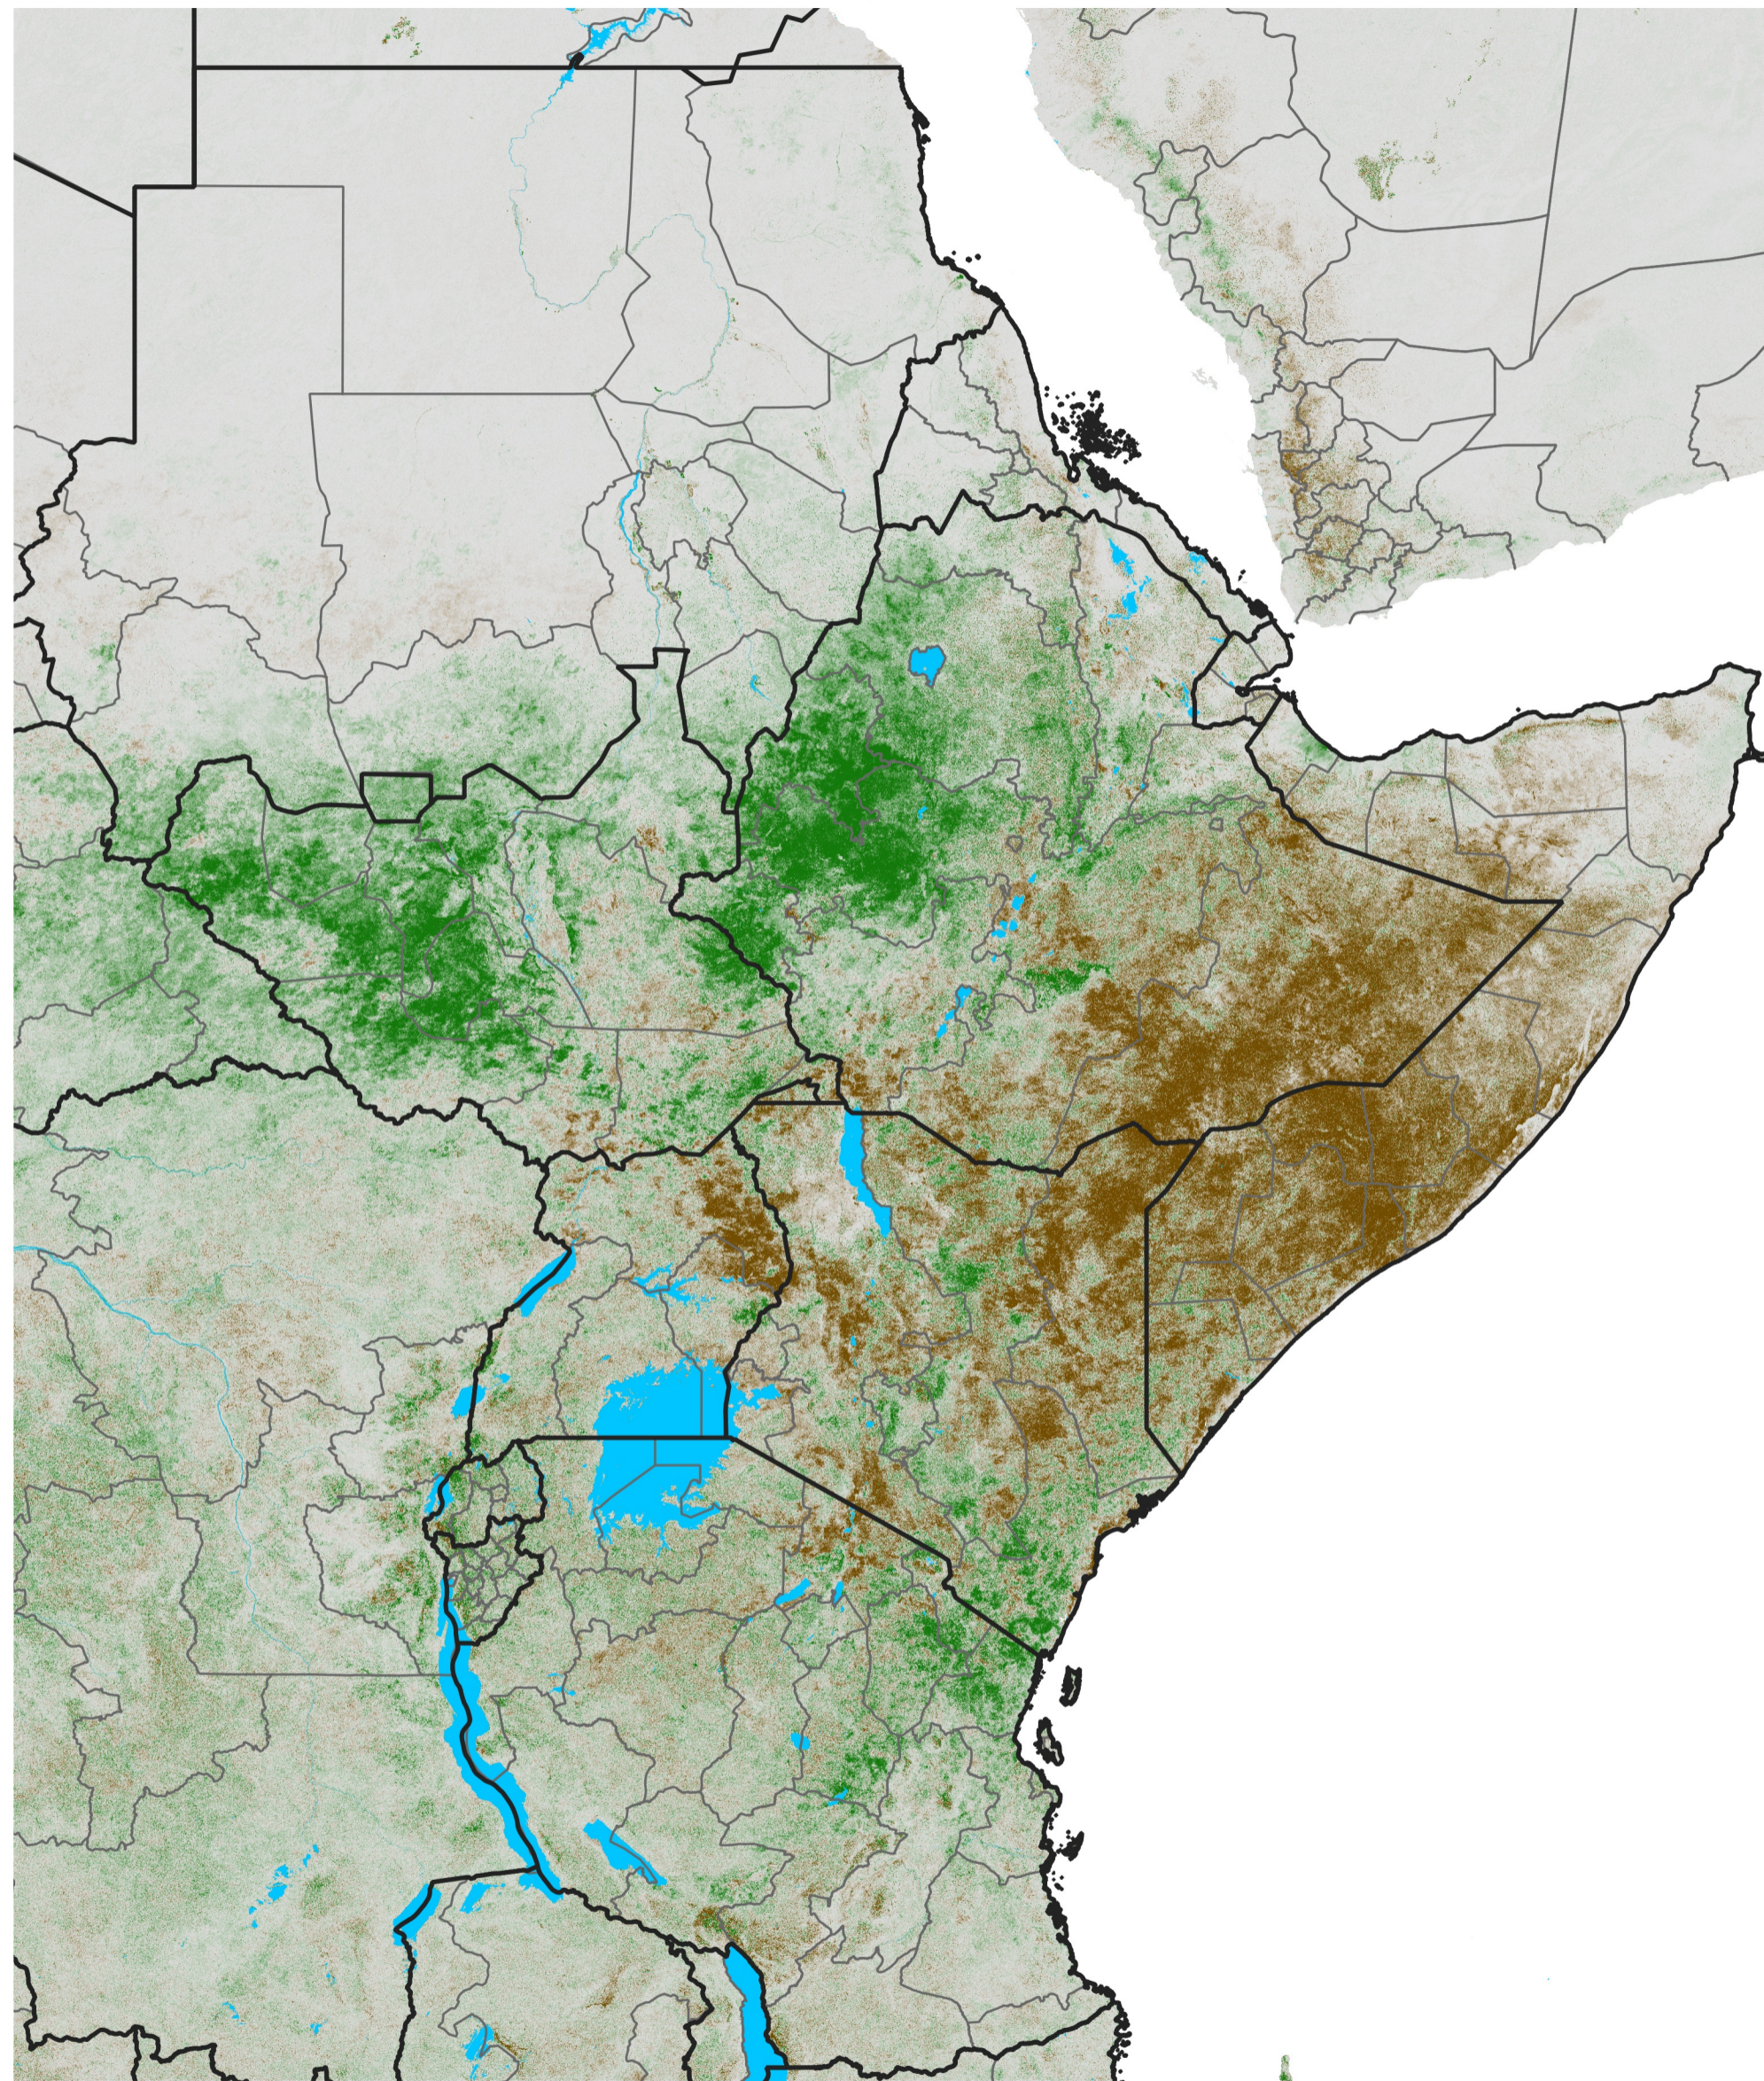

East Africa NDVI Difference

2014 minus 2013

Period 22 / Apr 11 - 20, 2014

NDVI Difference

< -0.3 -0.2 -0.1 -0.05 0.05 0.1 0.2 >0.3

Negative

No Difference

Positive