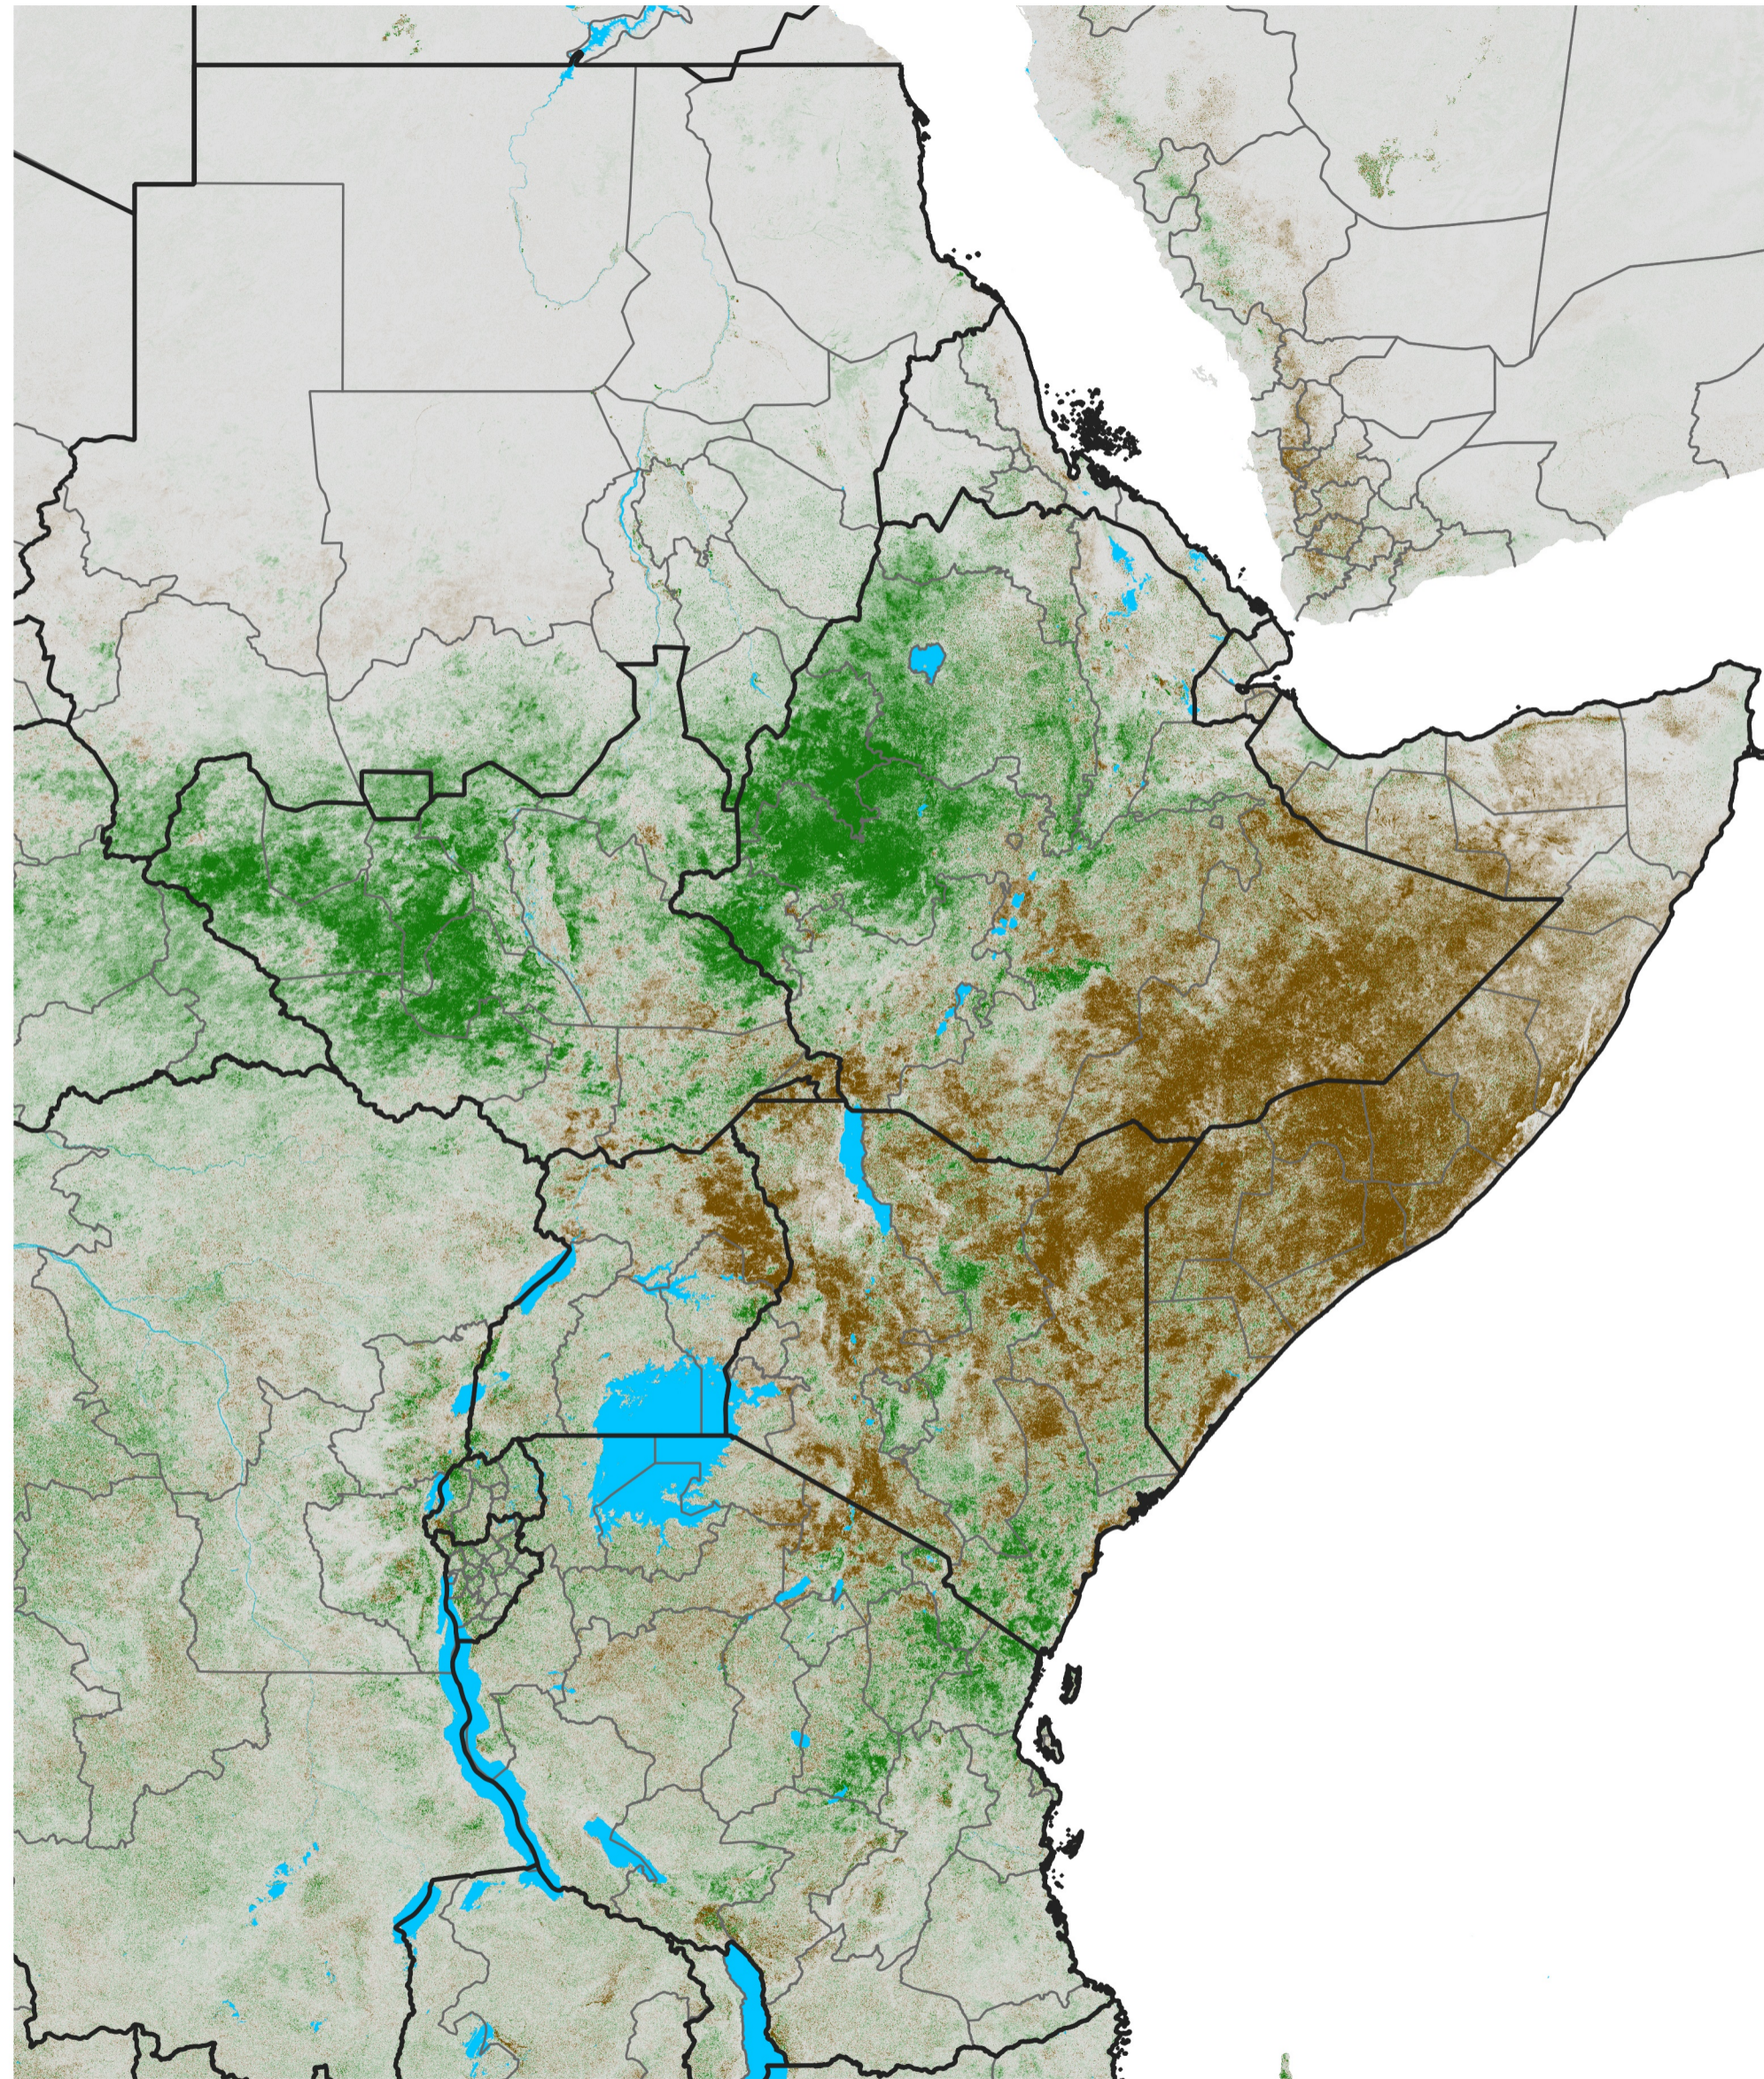

East Africa NDVI Difference

2014 minus 2013

Period 23 / Apr 16 - 25, 2014

NDVI Difference

< -0.3 -0.2 -0.1 -0.05 0.05 0.1 0.2 >0.3

Negative

No Difference

Positive