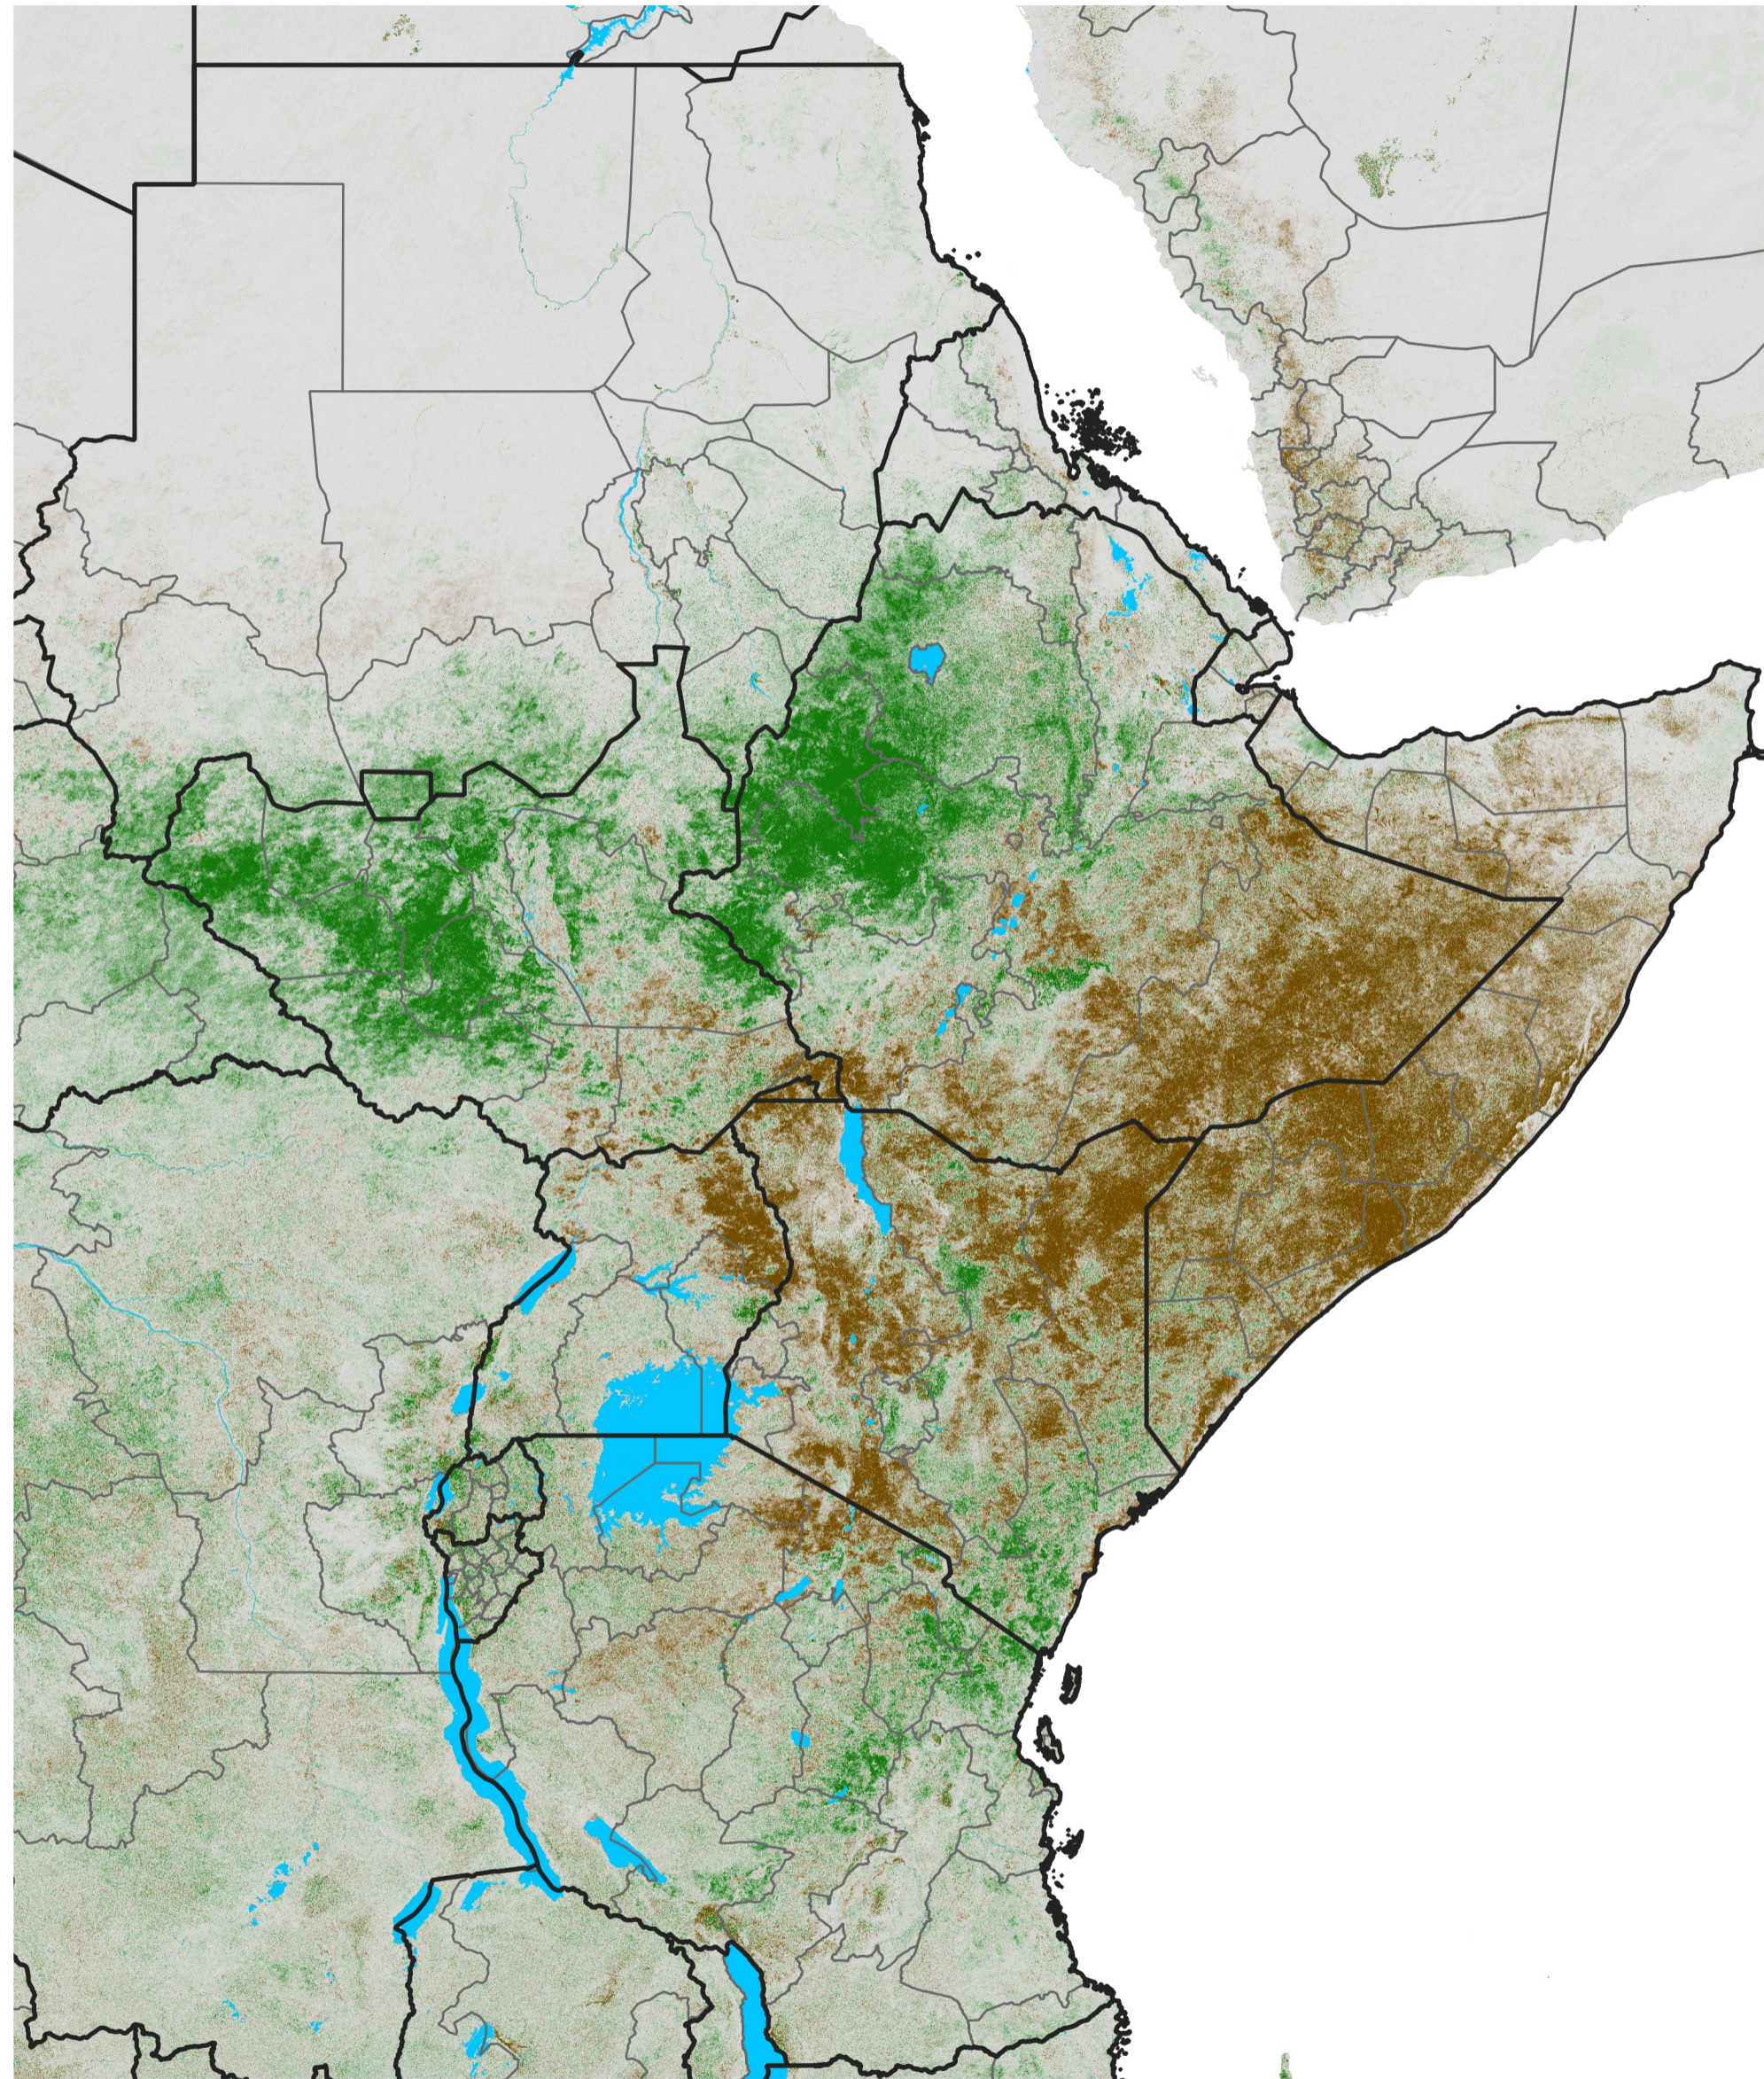

East Africa NDVI Difference

2014 minus 2013

Period 24 / Apr 21 - 30, 2014

NDVI Difference

< -0.3 -0.2 -0.1 -0.05 0.05 0.1 0.2 >0.3

Negative

No Difference

Positive