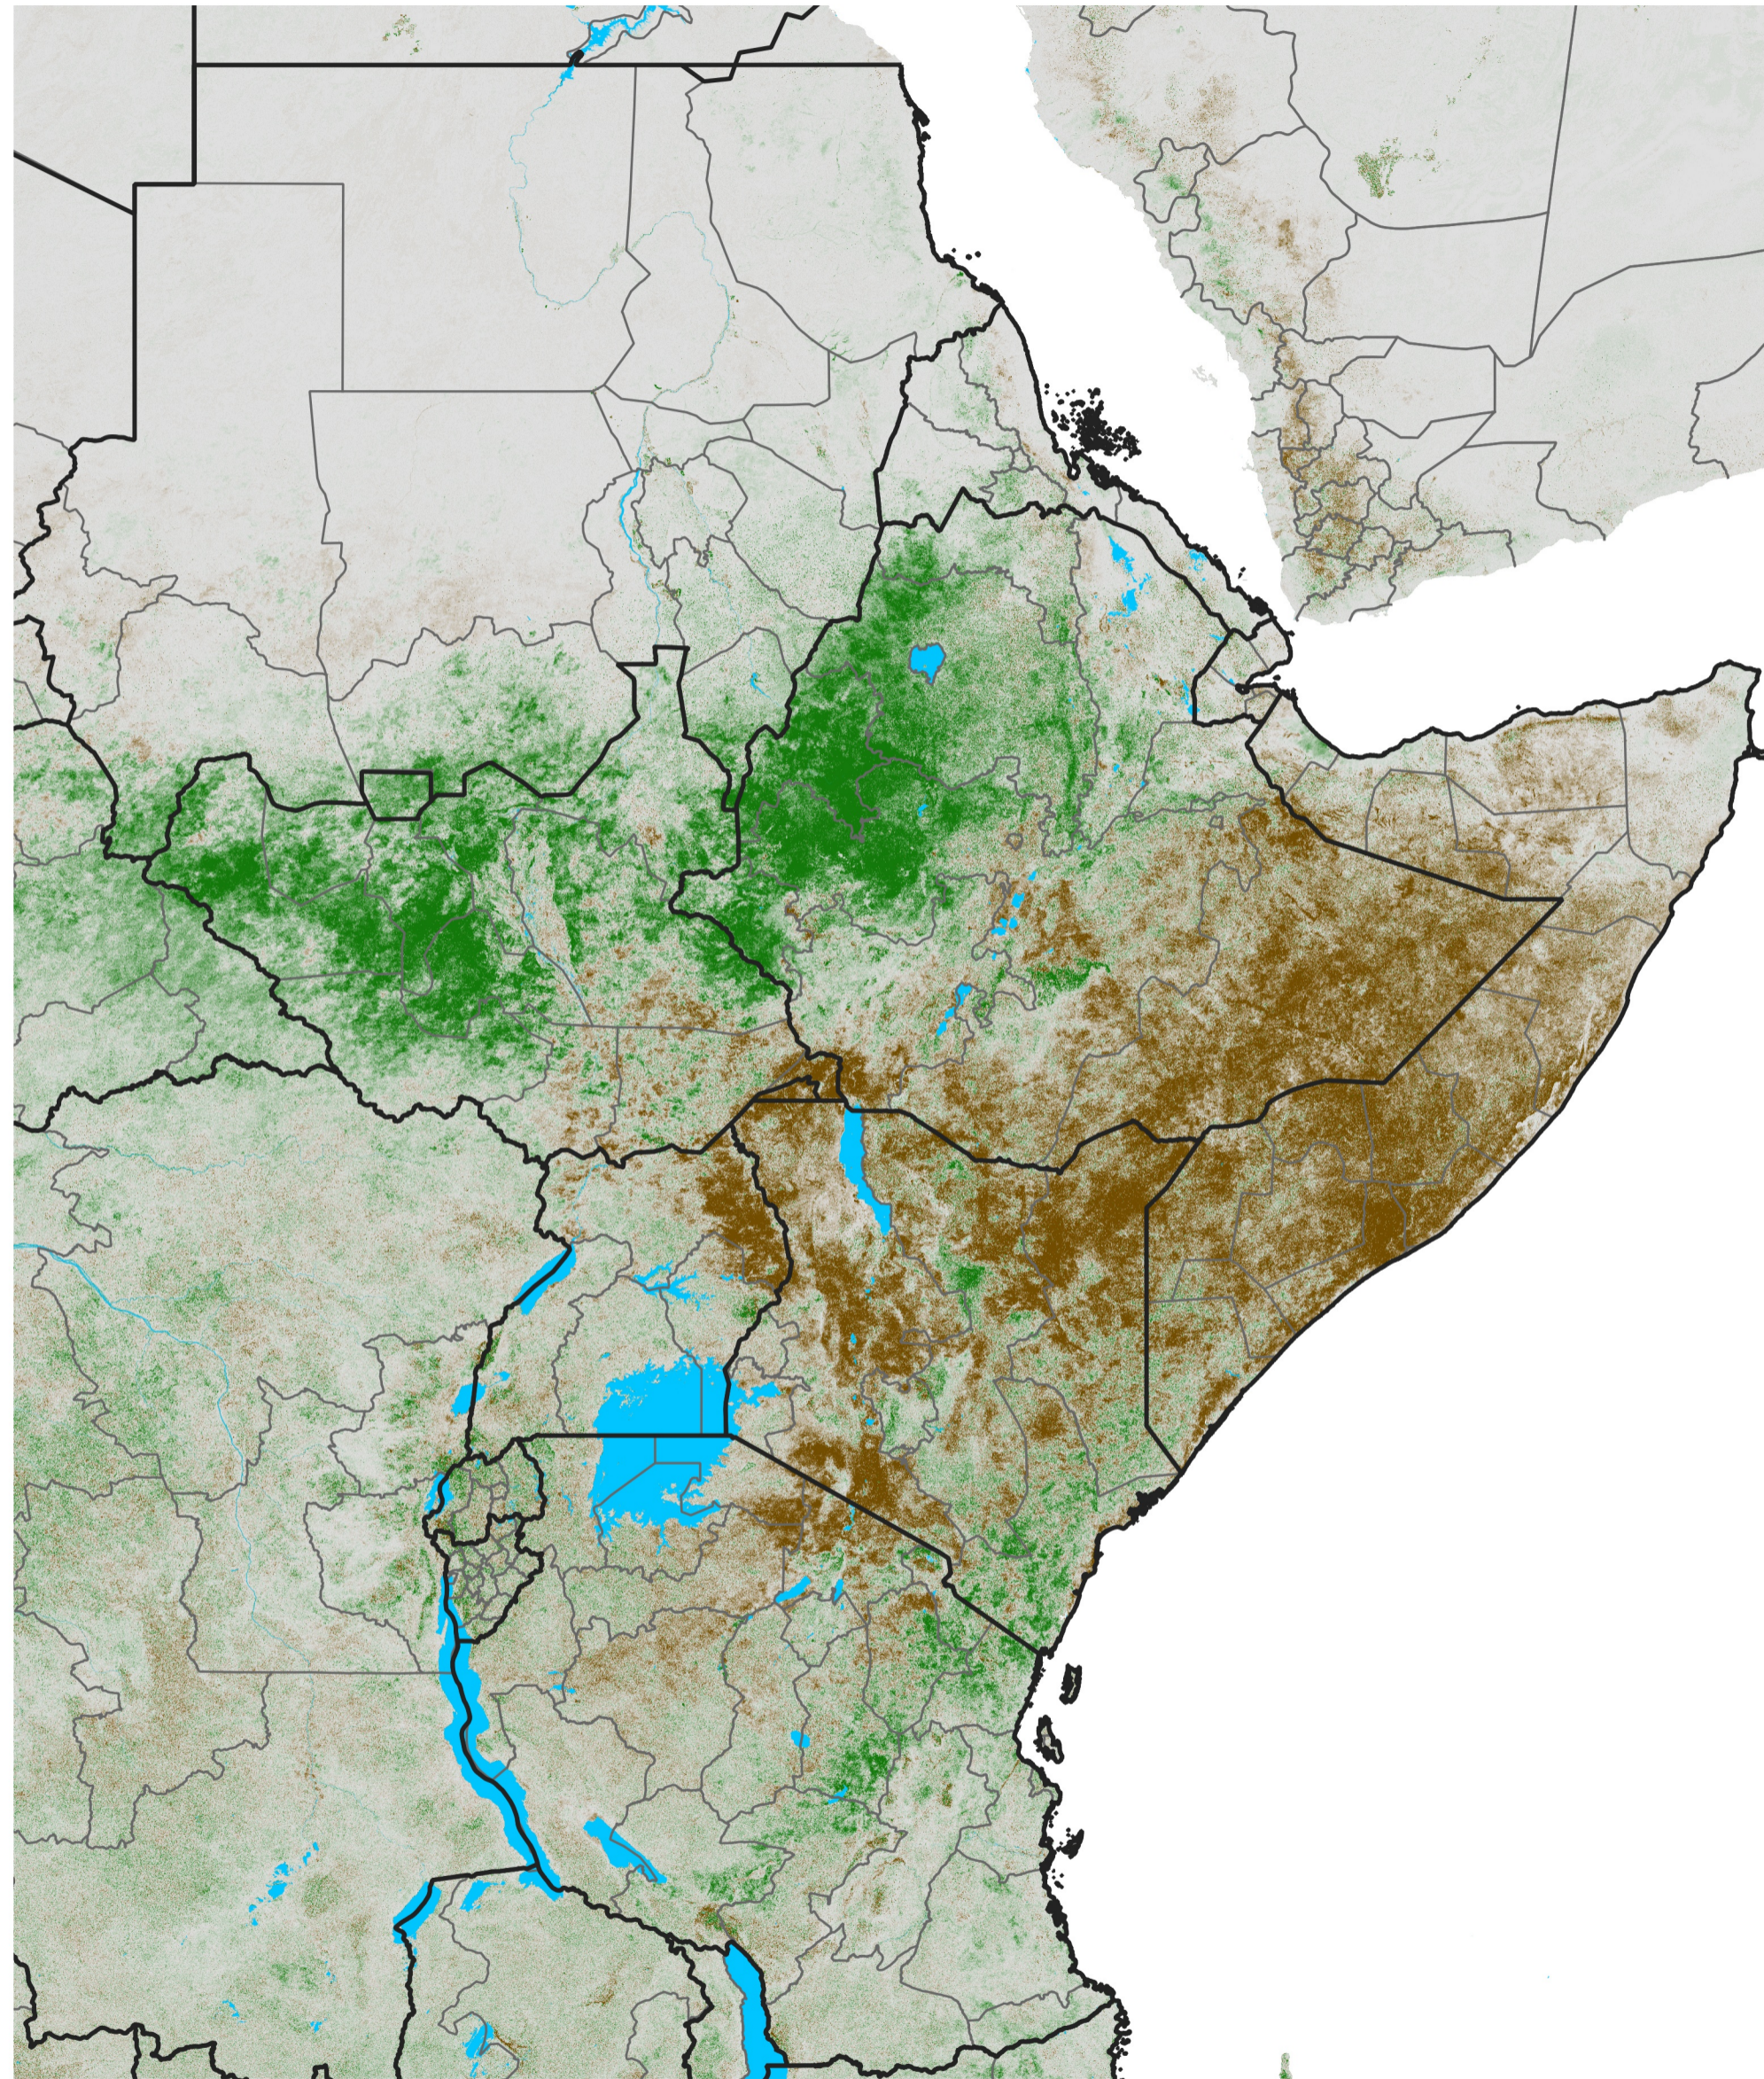

East Africa NDVI Difference

2014 minus 2013

Period 25 / Apr 26 - May 05, 2014

NDVI Difference

< -0.3 -0.2 -0.1 -0.05 0.05 0.1 0.2 >0.3

Negative

No Difference

Positive