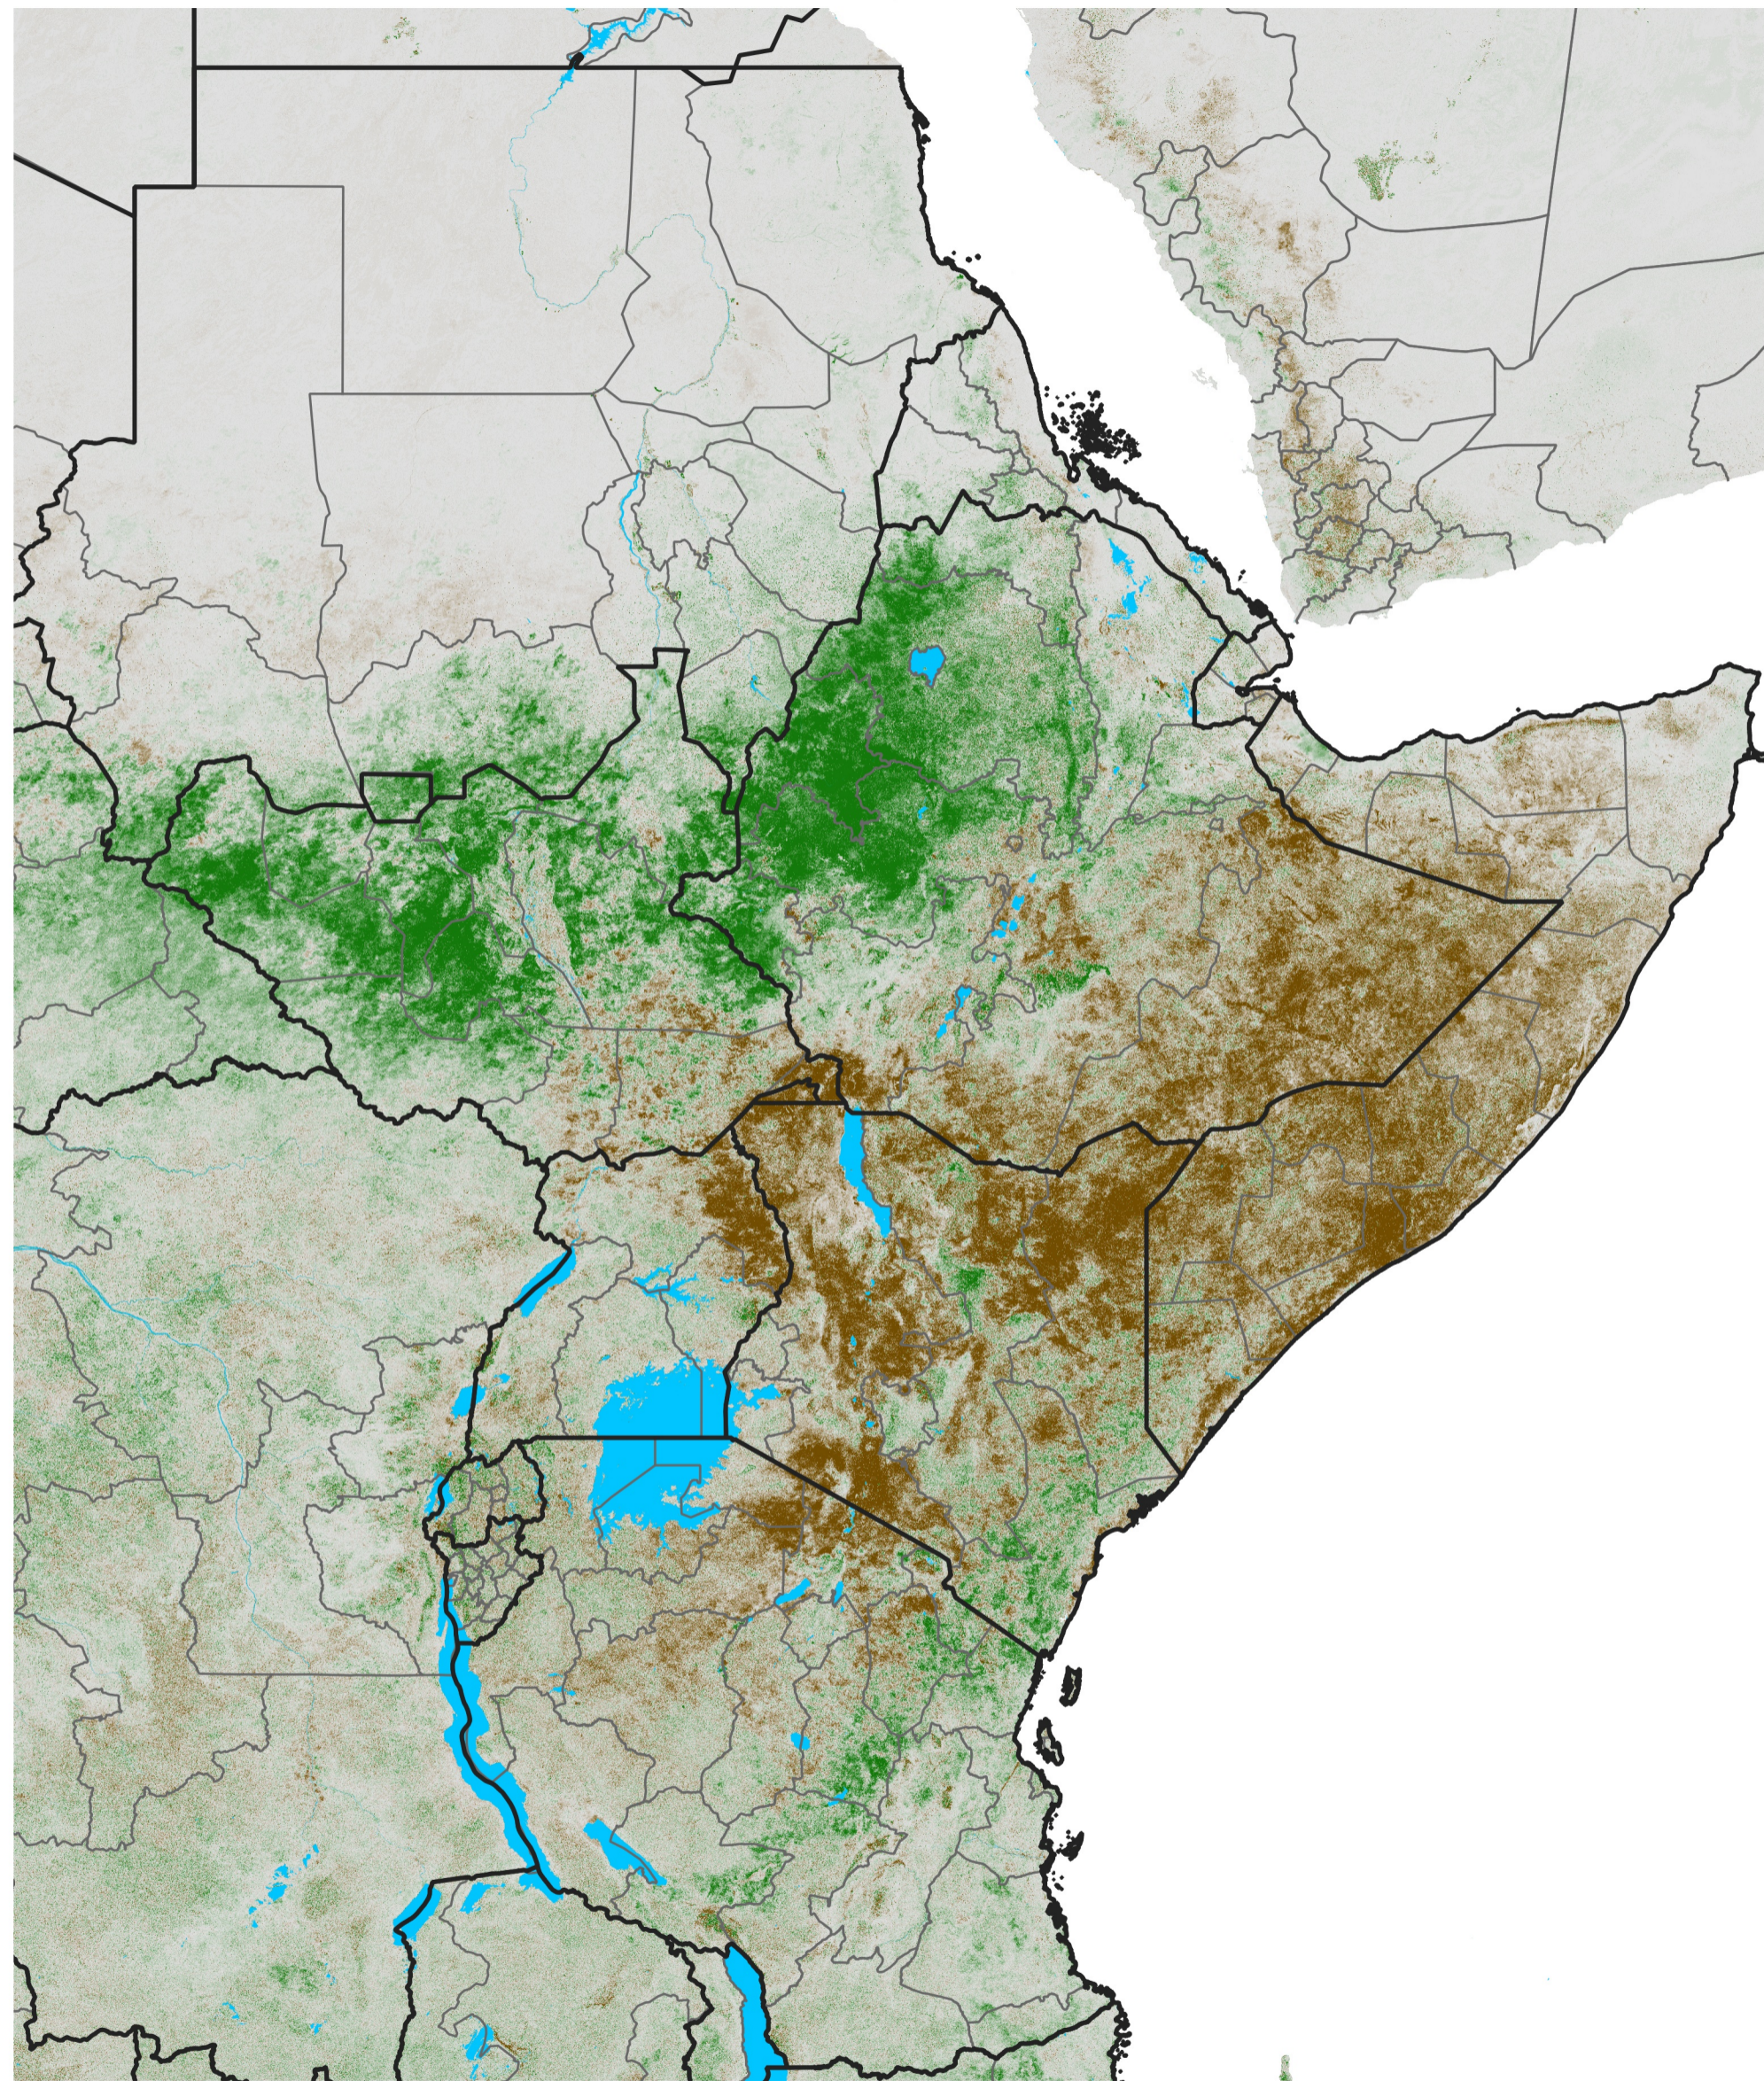

# East Africa NDVI Difference

2014 minus 2013

Period 26 / May 01 - 10, 2014

## NDVI Difference

< -0.3   -0.2   -0.1   -0.05   0.05   0.1   0.2   >0.3

Negative

No Difference

Positive