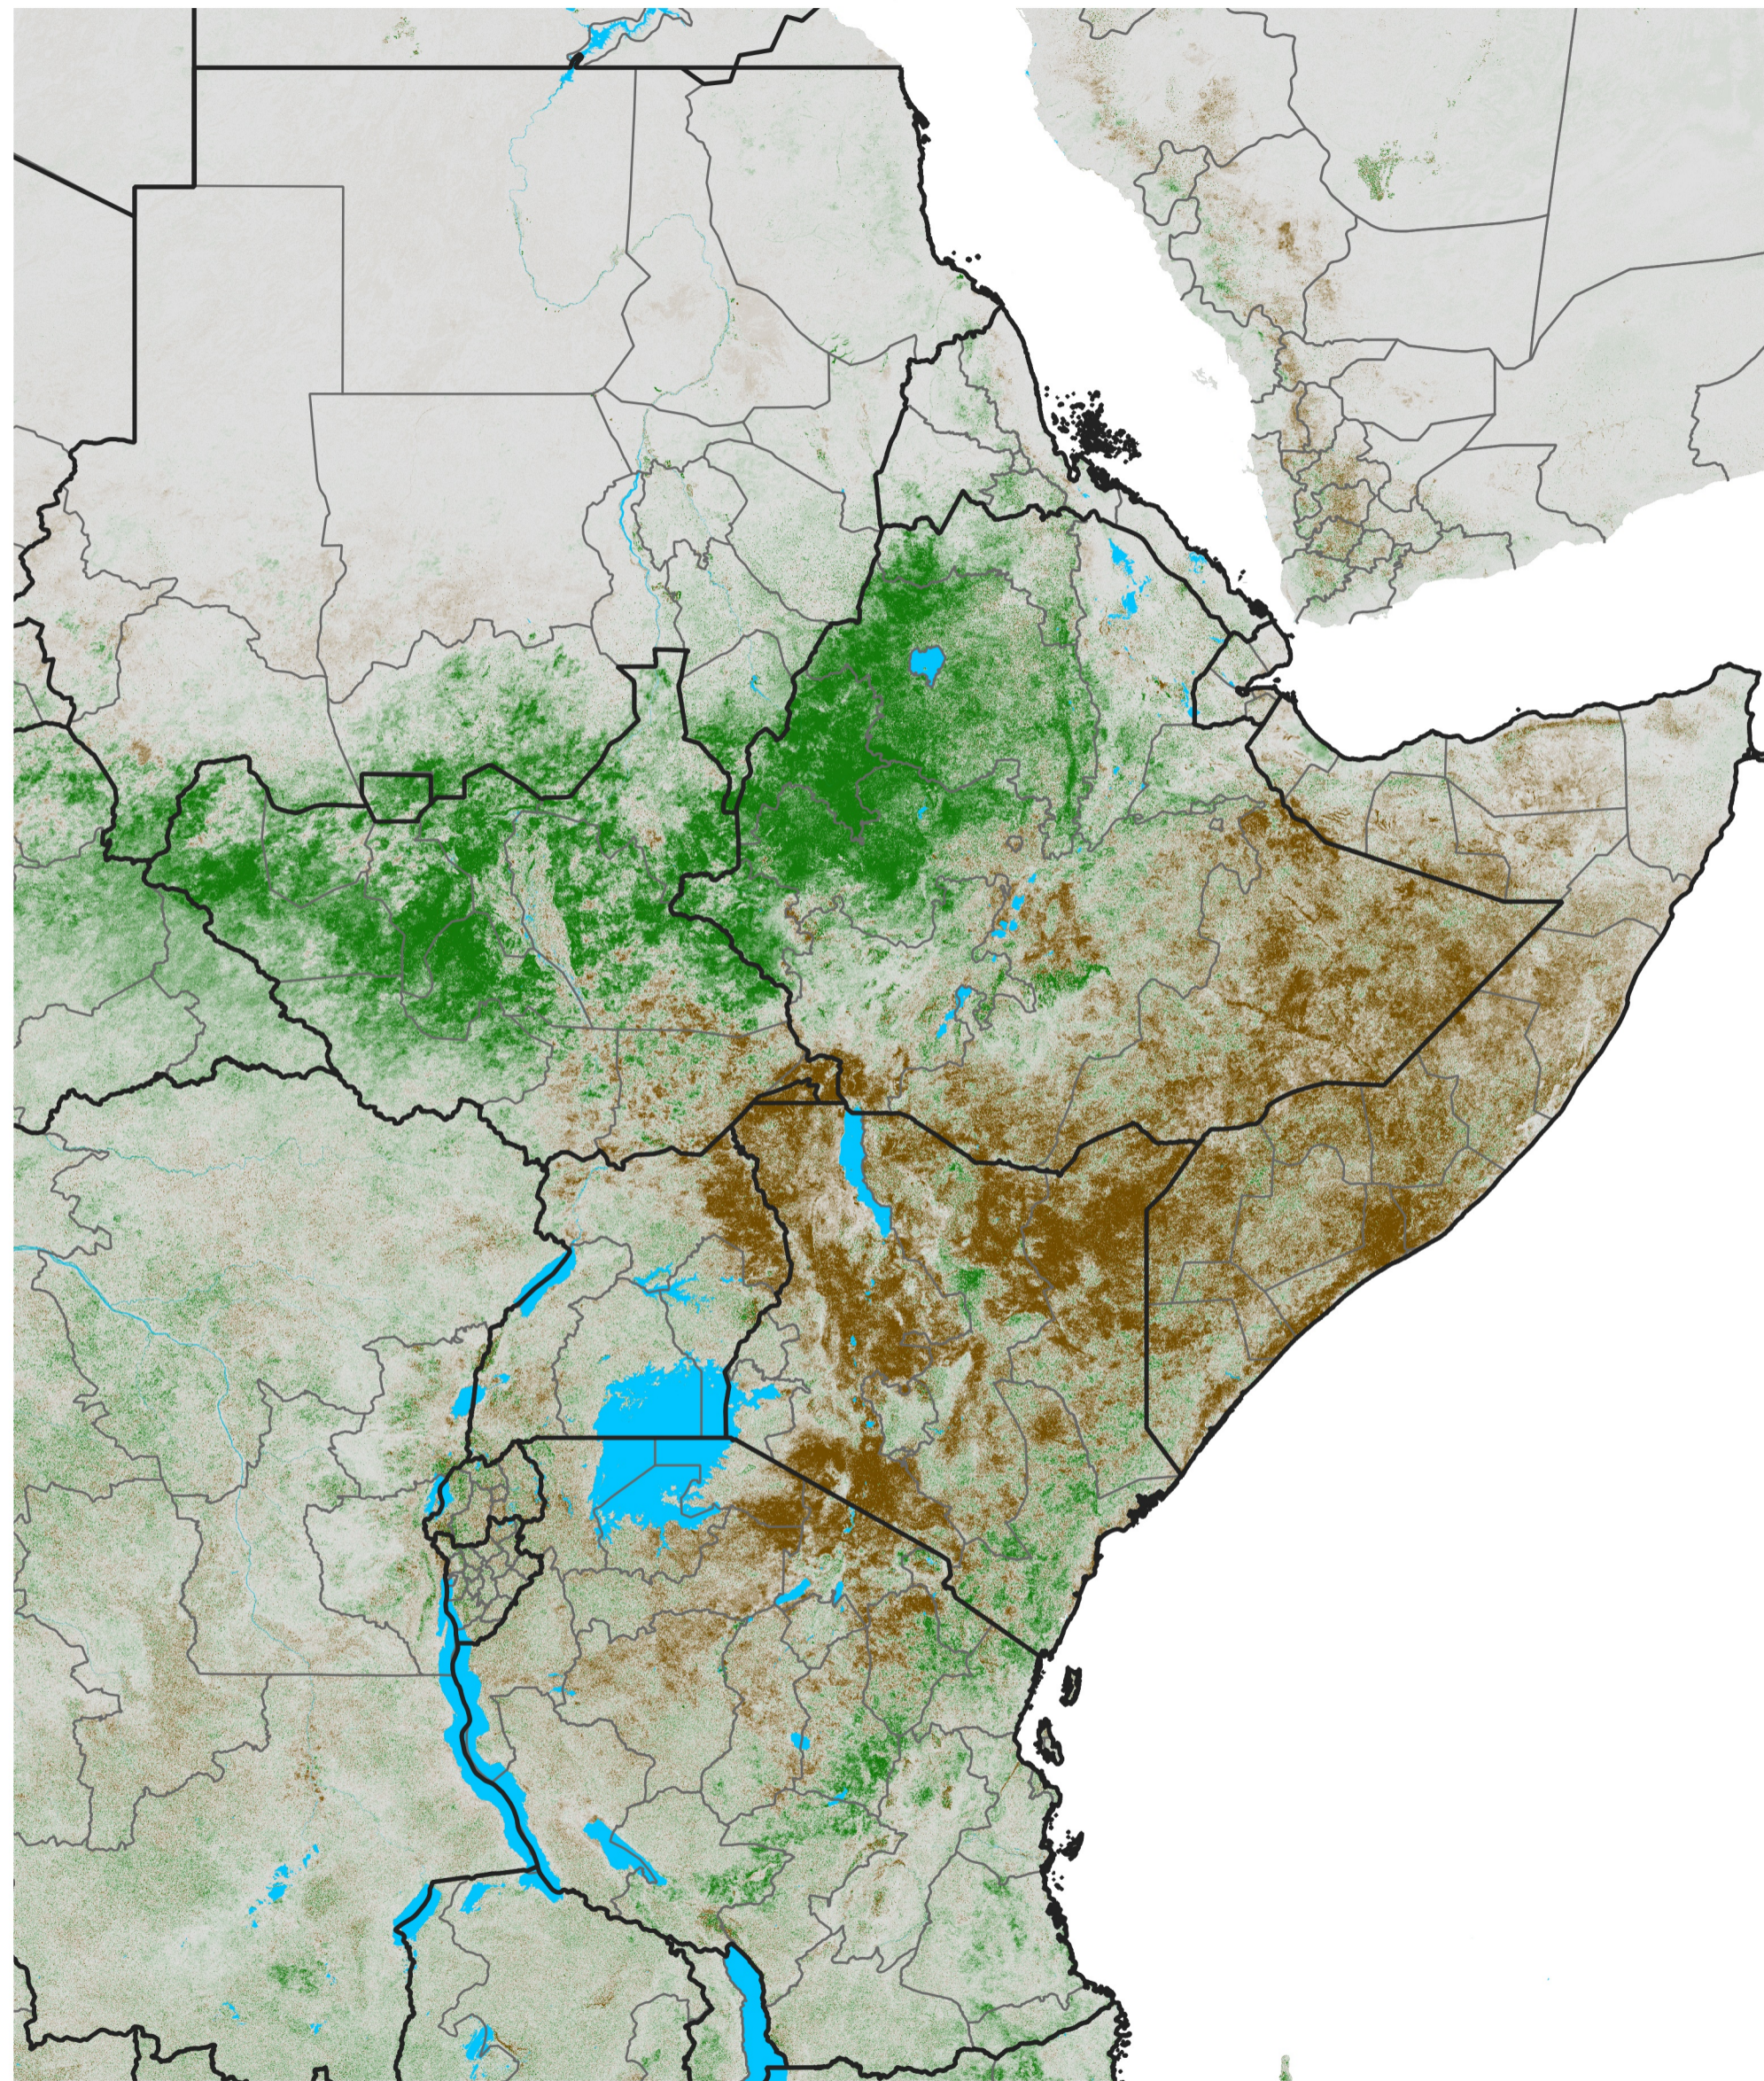

# East Africa NDVI Difference

2014 minus 2013

Period 27 / May 06 - 15, 2014

## NDVI Difference

< -0.3   -0.2   -0.1   -0.05   0.05   0.1   0.2   >0.3

Negative

No Difference

Positive