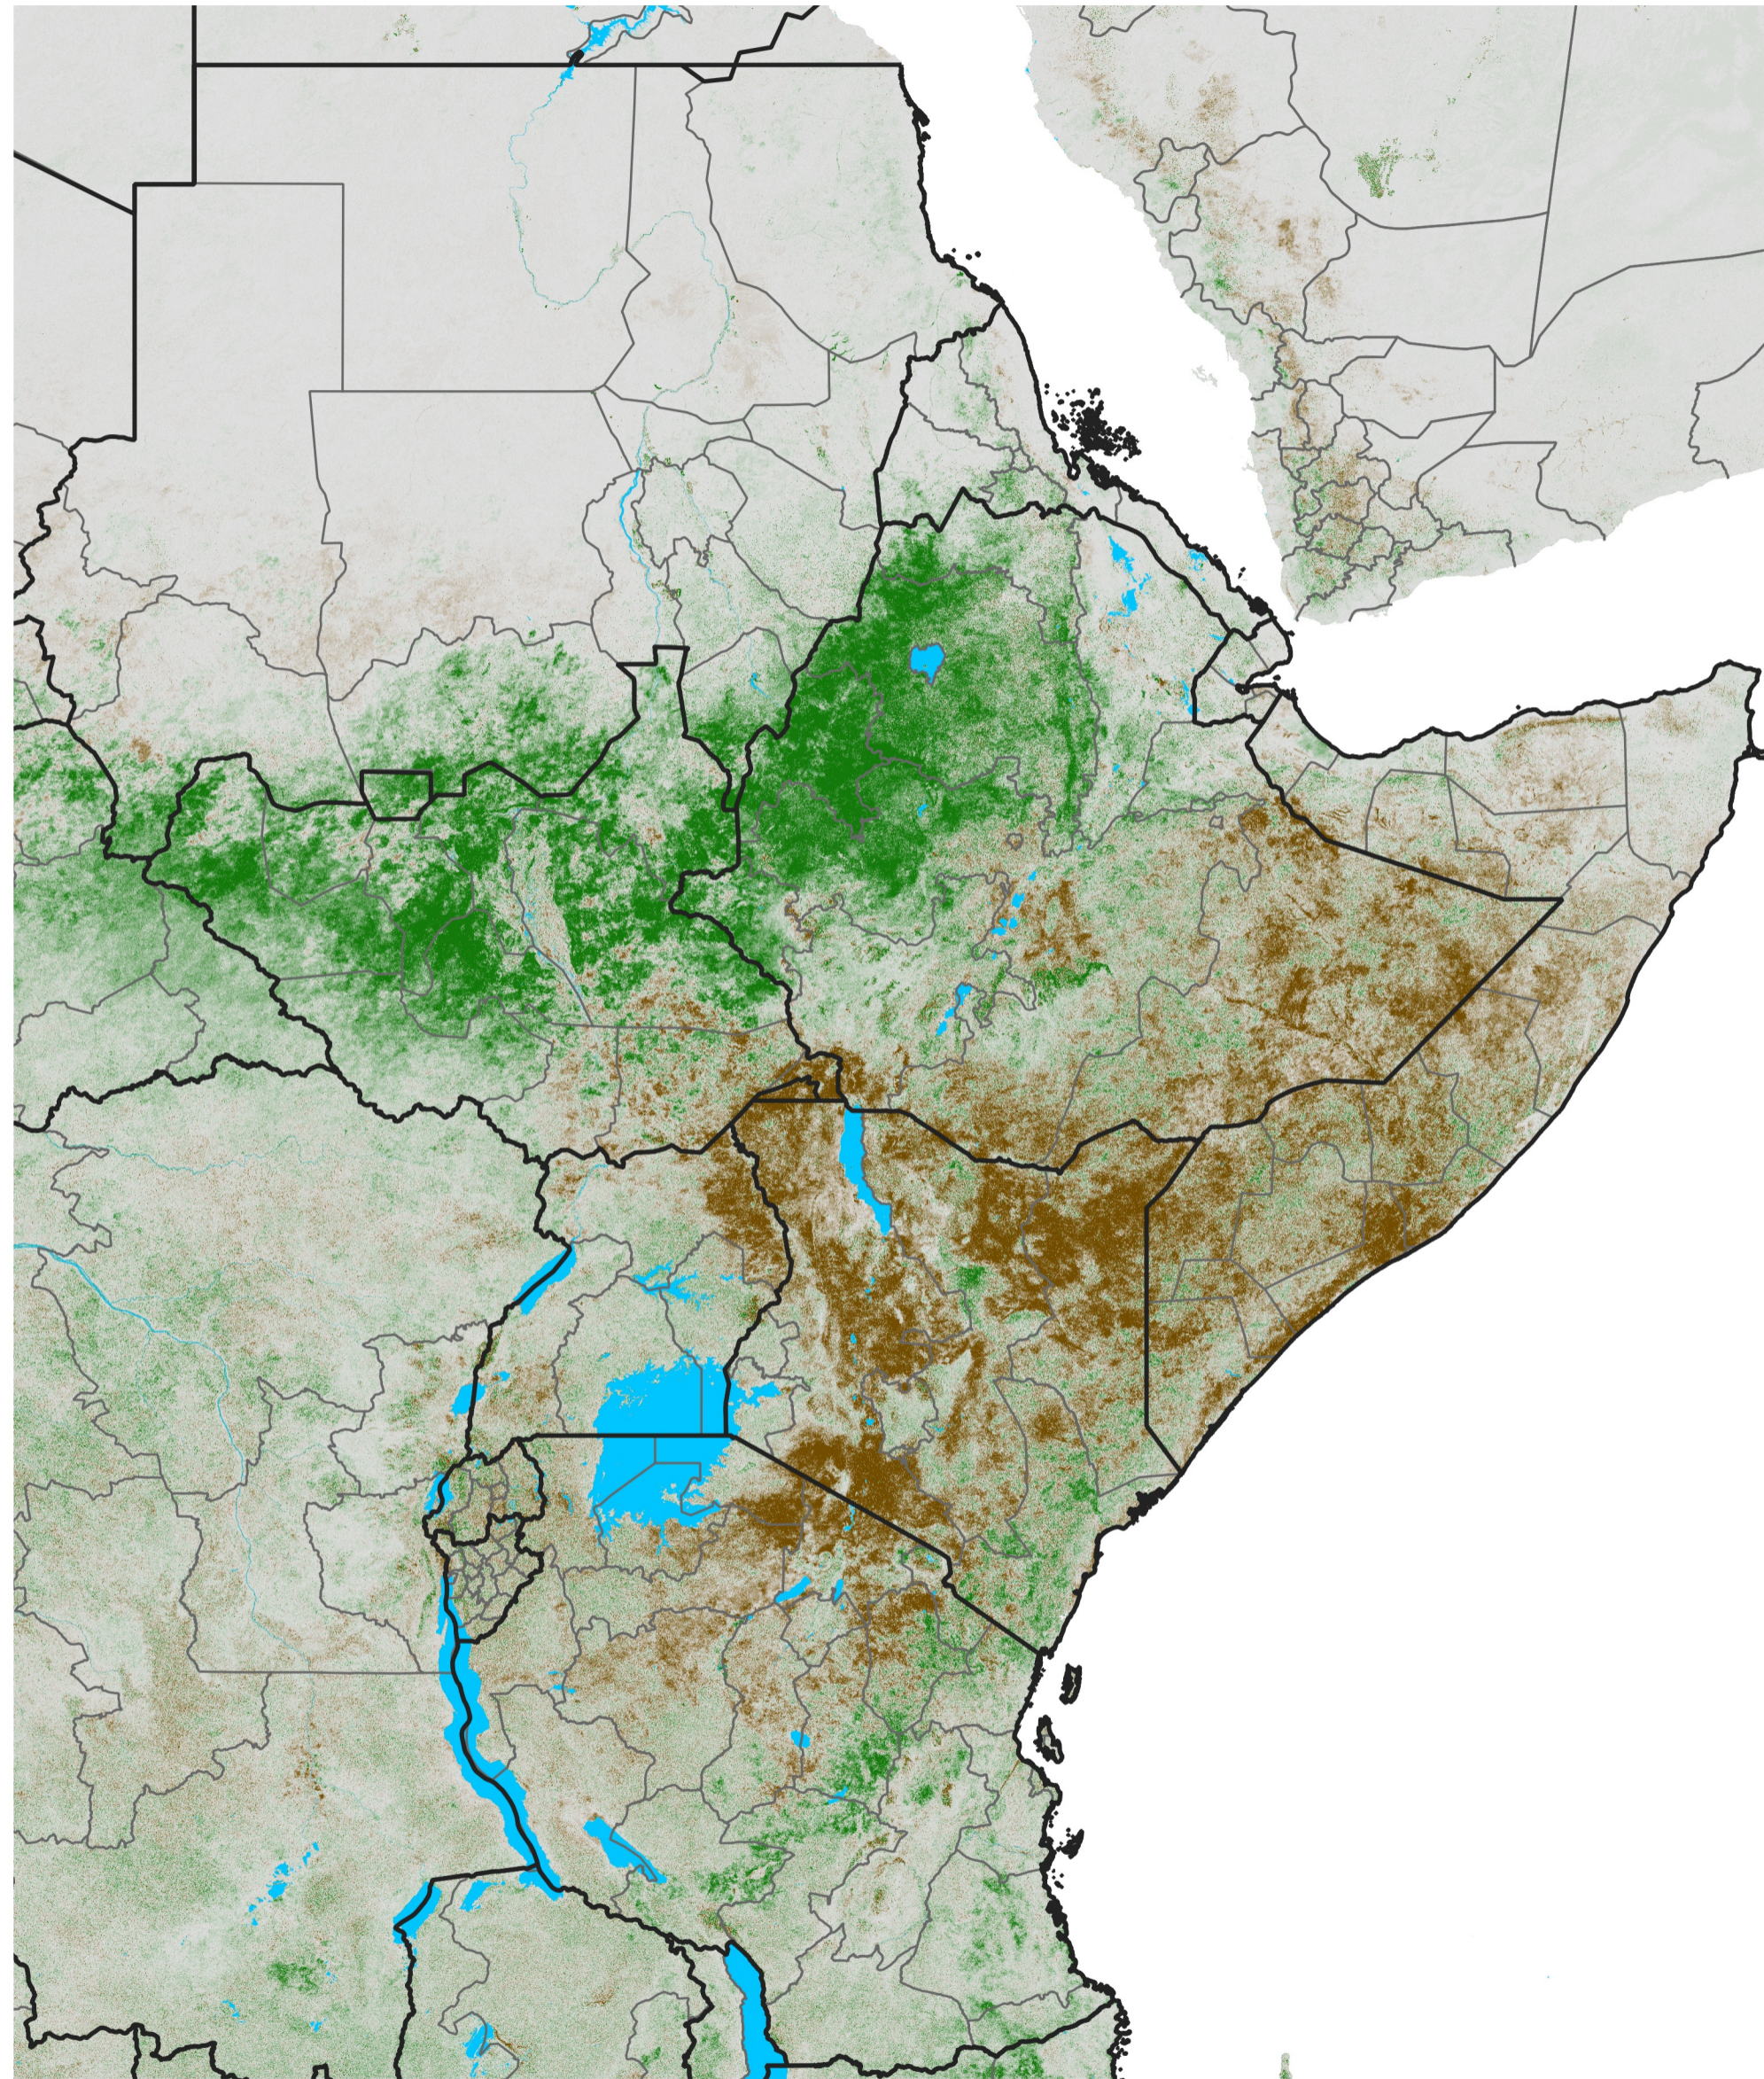

East Africa NDVI Difference

2014 minus 2013

Period 28 / May 11 - 20, 2014

NDVI Difference

< -0.3 -0.2 -0.1 -0.05 0.05 0.1 0.2 >0.3

Negative

No Difference

Positive