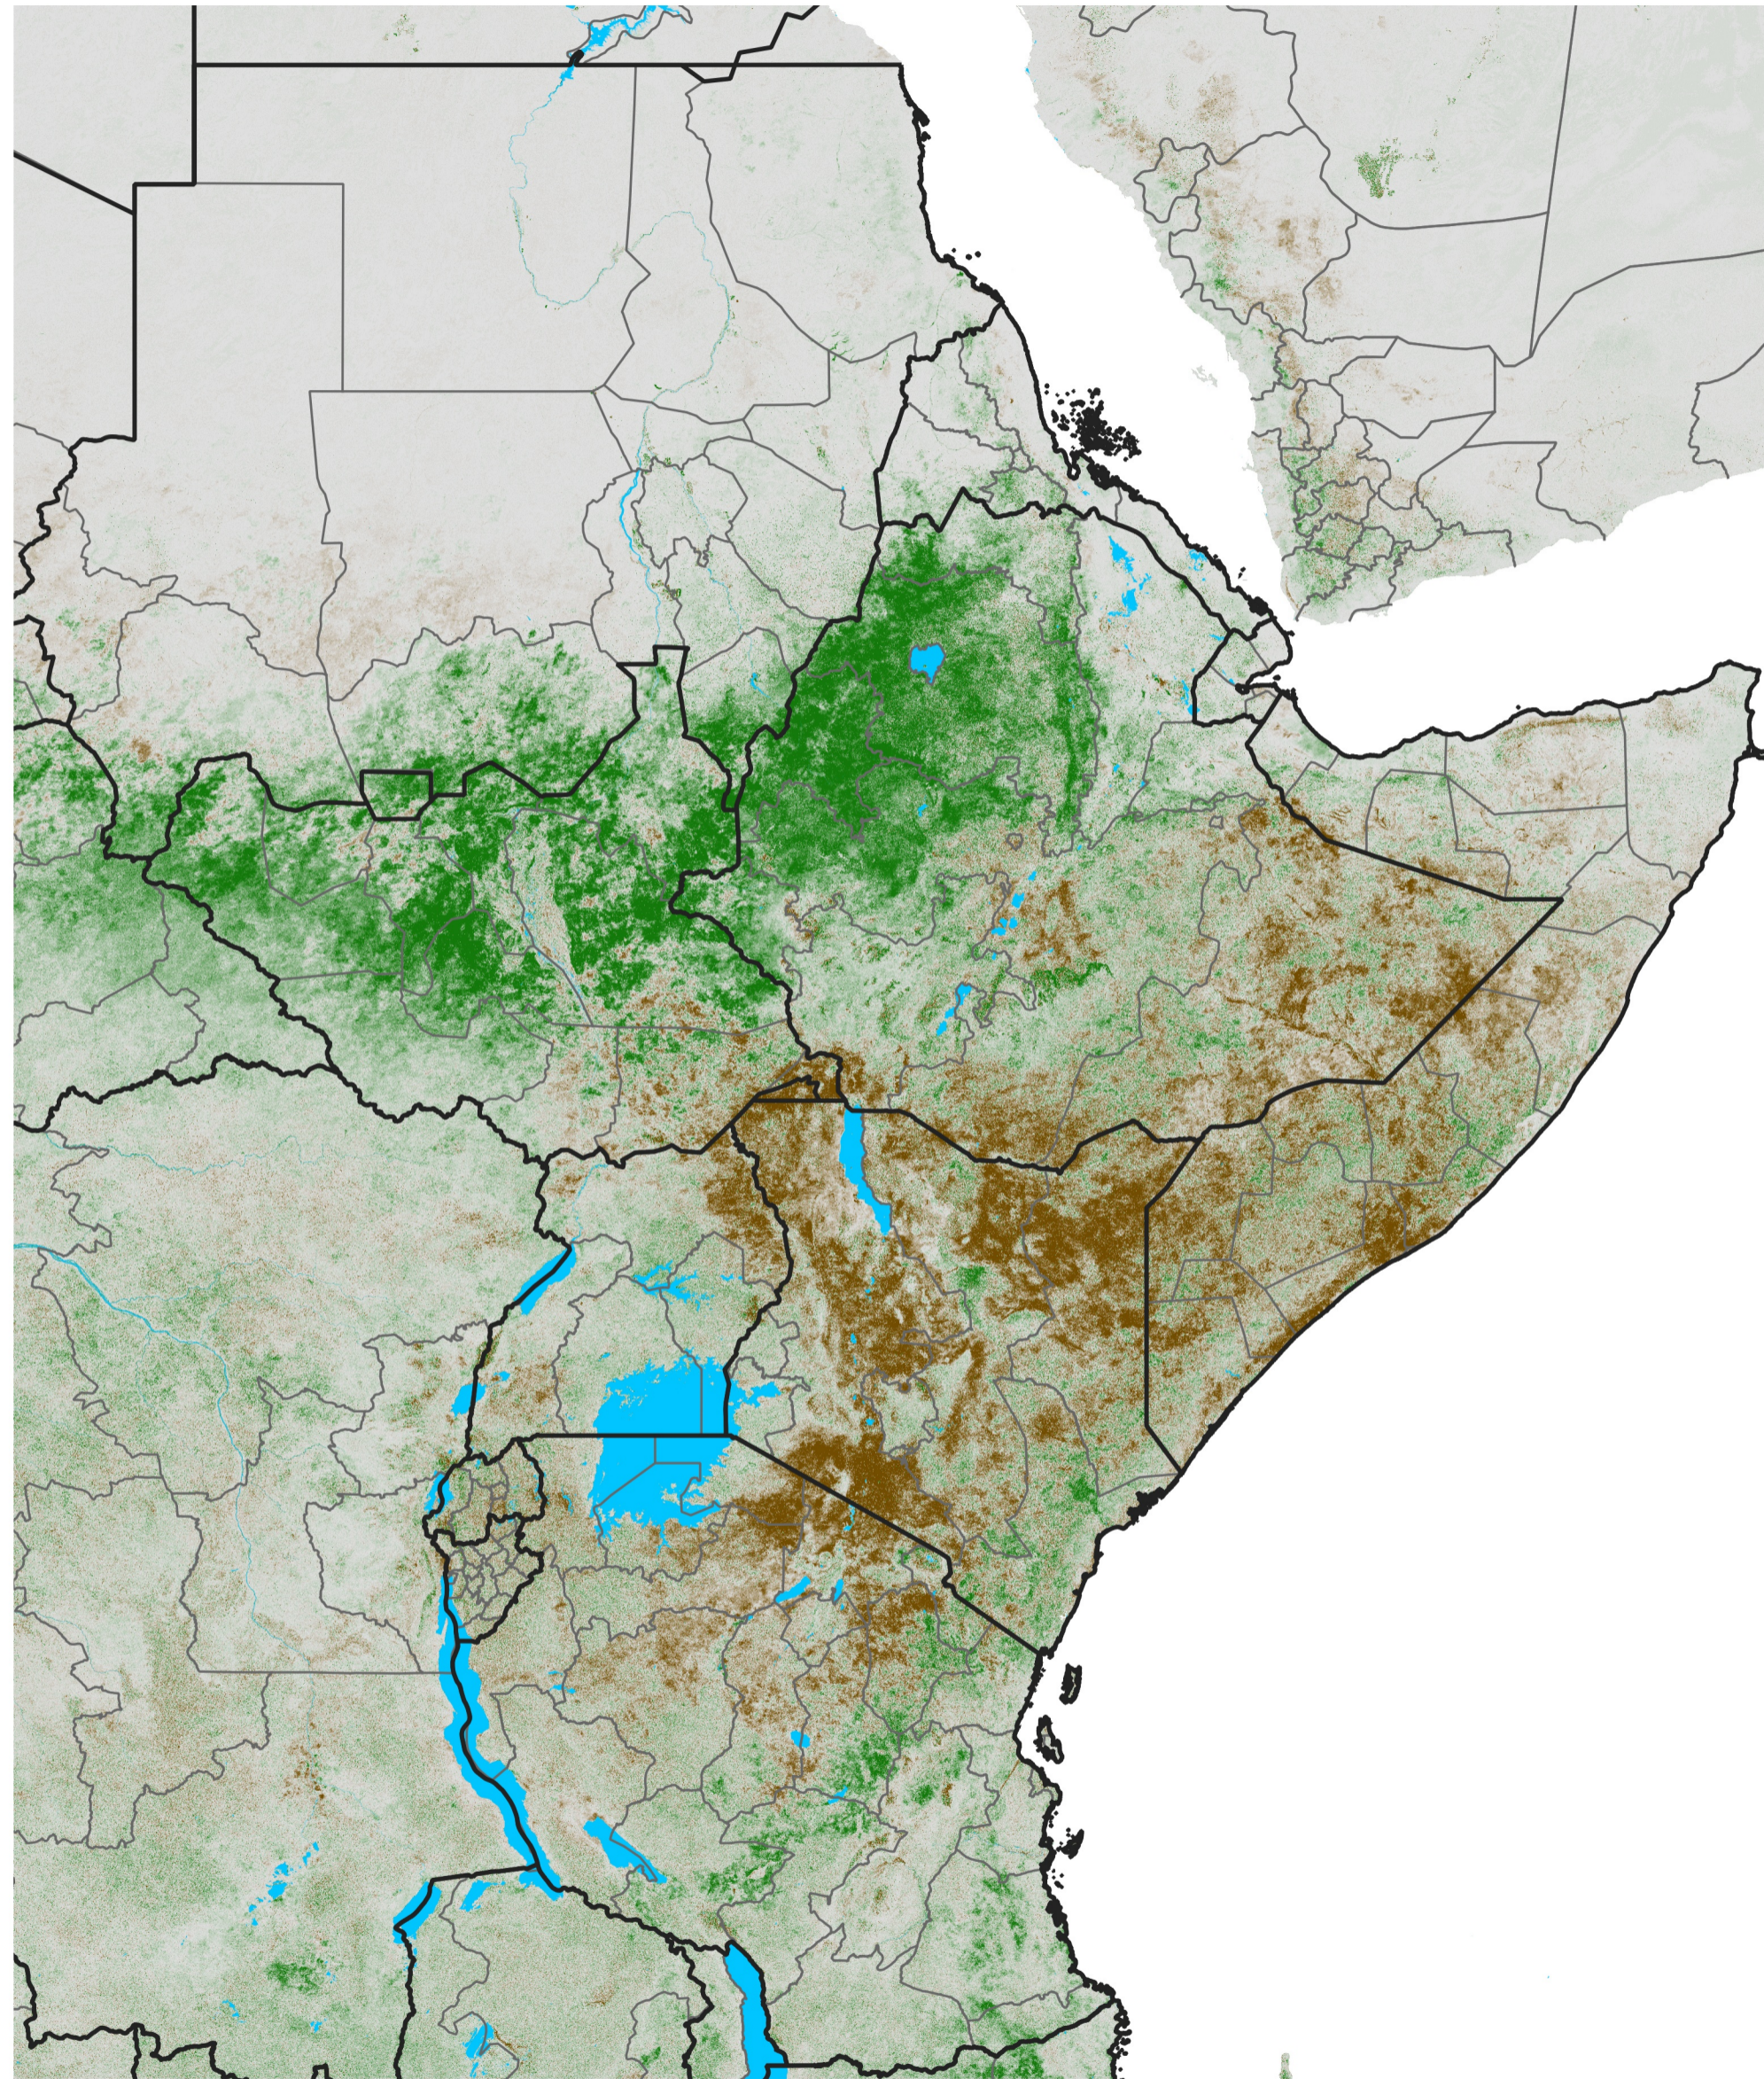

East Africa NDVI Difference

2014 minus 2013

Period 29 / May 16 - 25, 2014

NDVI Difference

< -0.3 -0.2 -0.1 -0.05 0.05 0.1 0.2 >0.3

Negative

No Difference

Positive