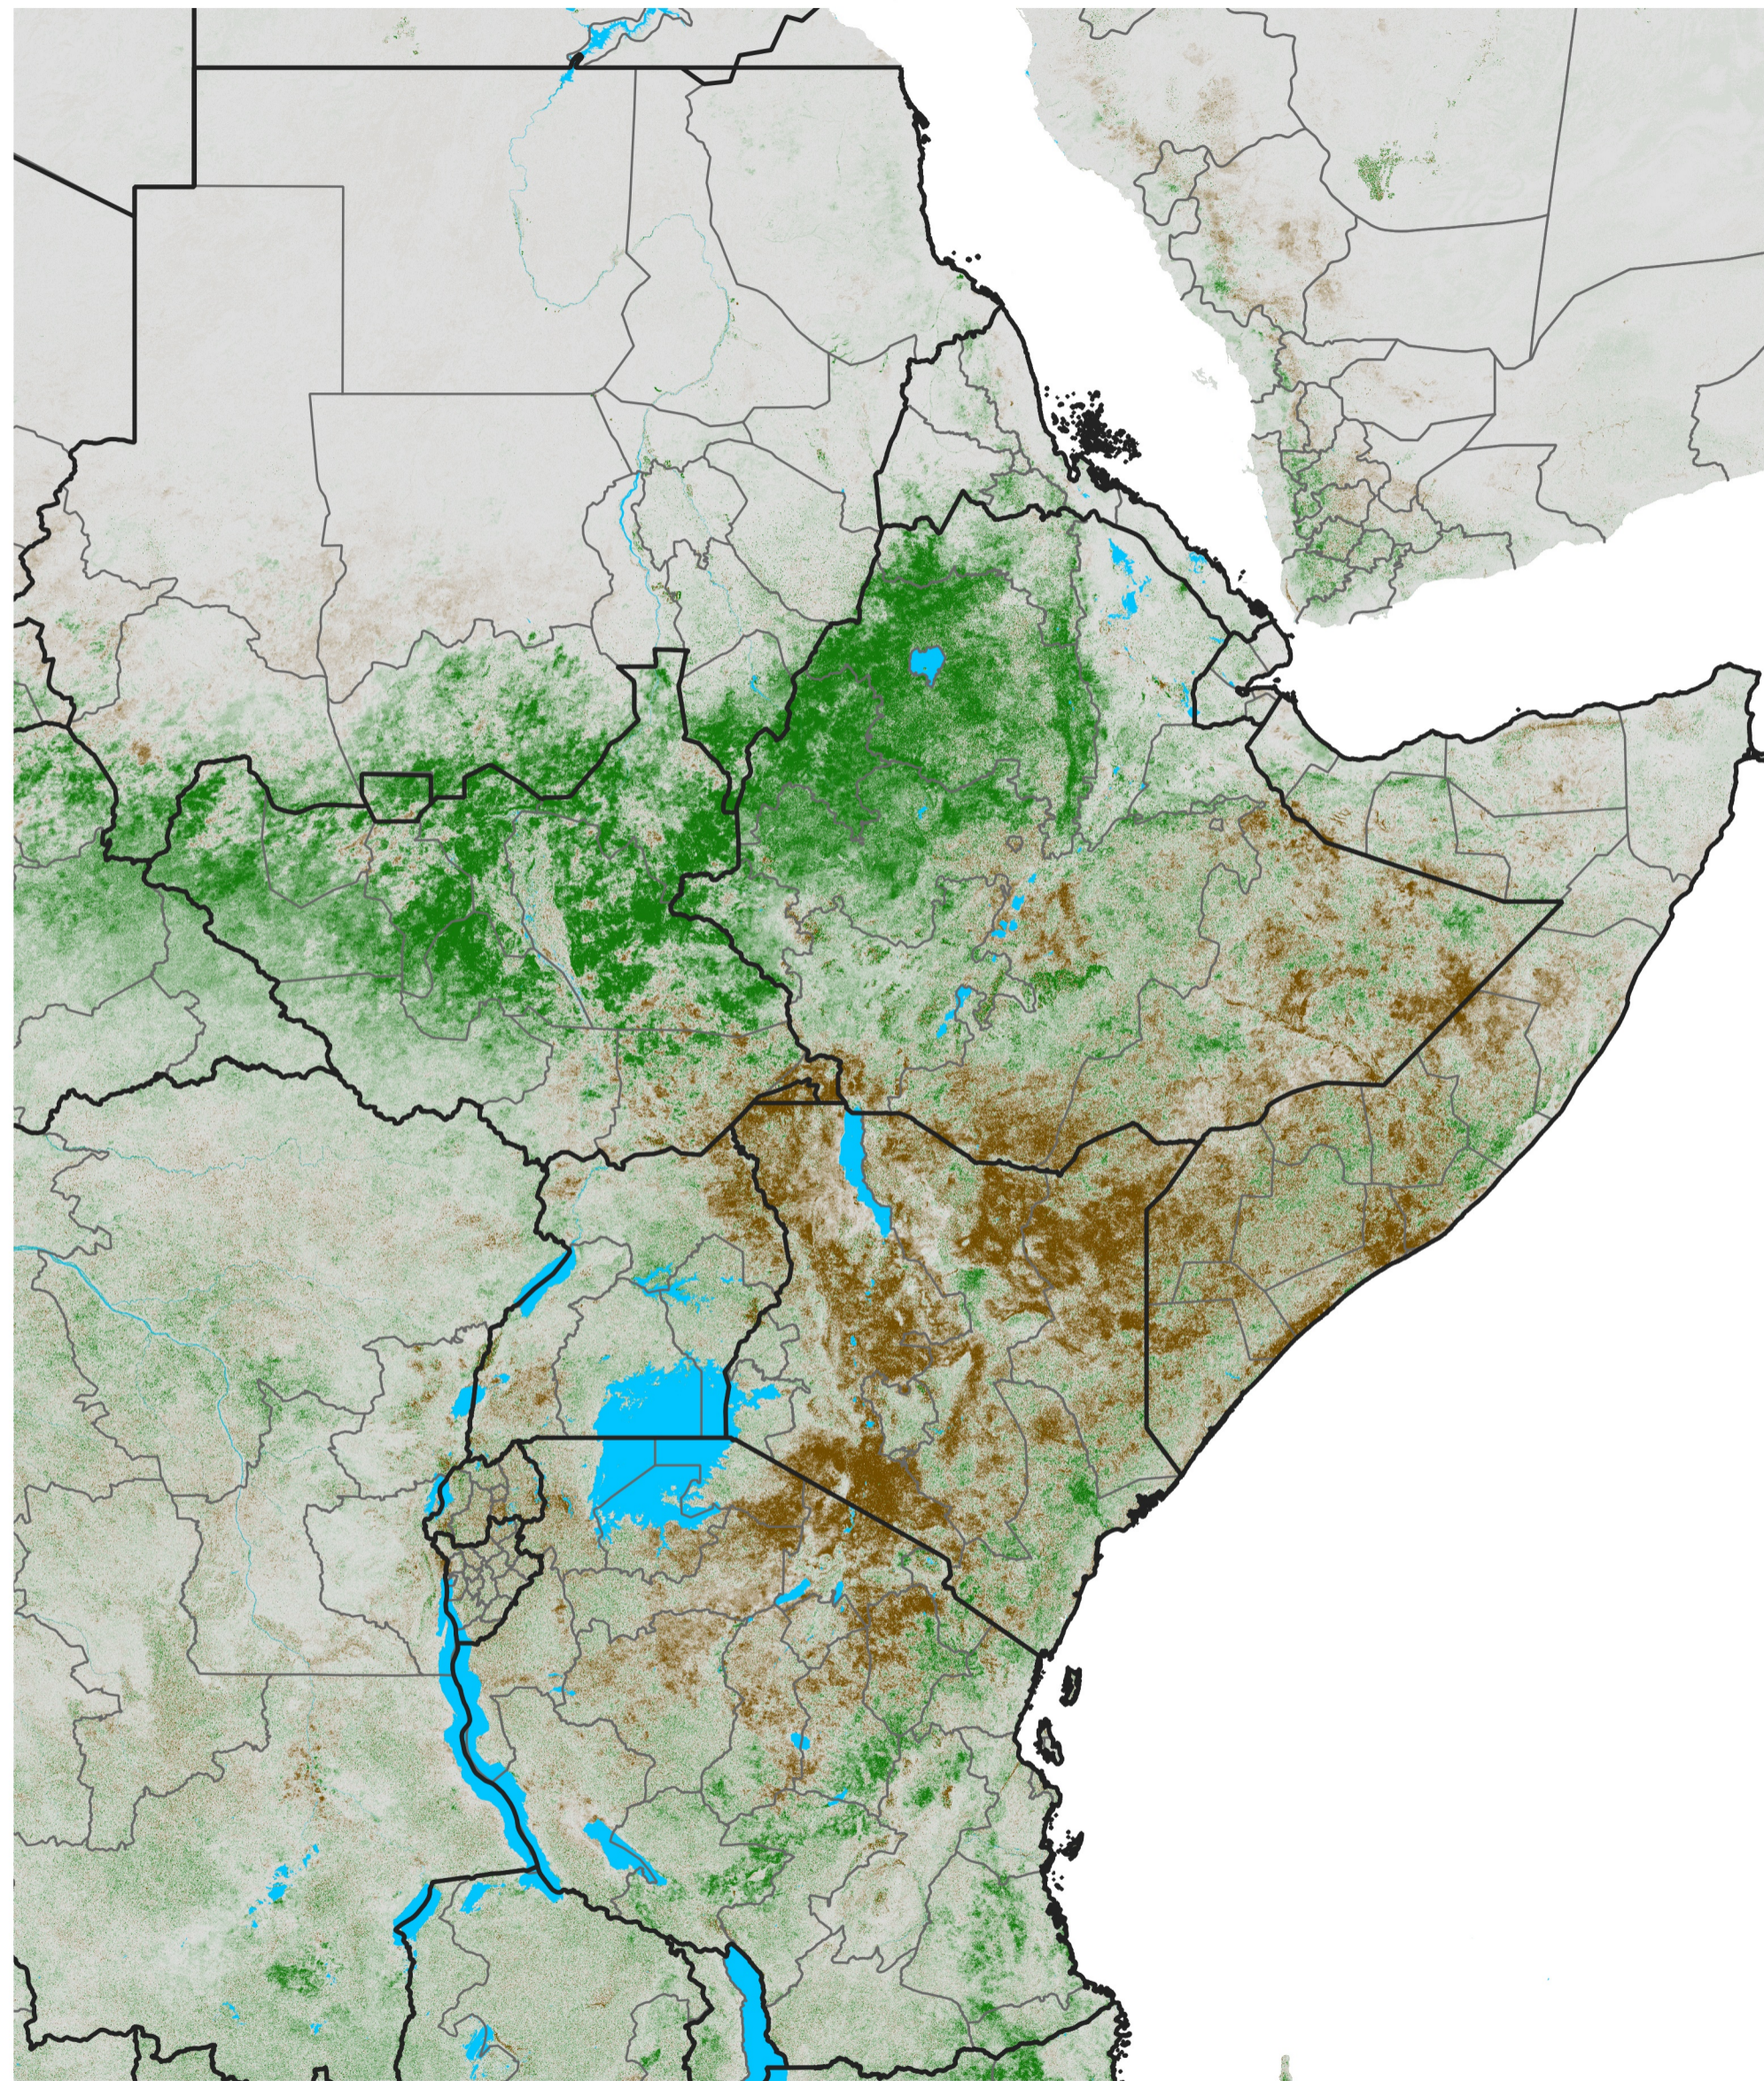

East Africa NDVI Difference

2014 minus 2013

Period 30 / May 21 - 31, 2014

NDVI Difference

< -0.3 -0.2 -0.1 -0.05 0.05 0.1 0.2 >0.3

Negative

No Difference

Positive