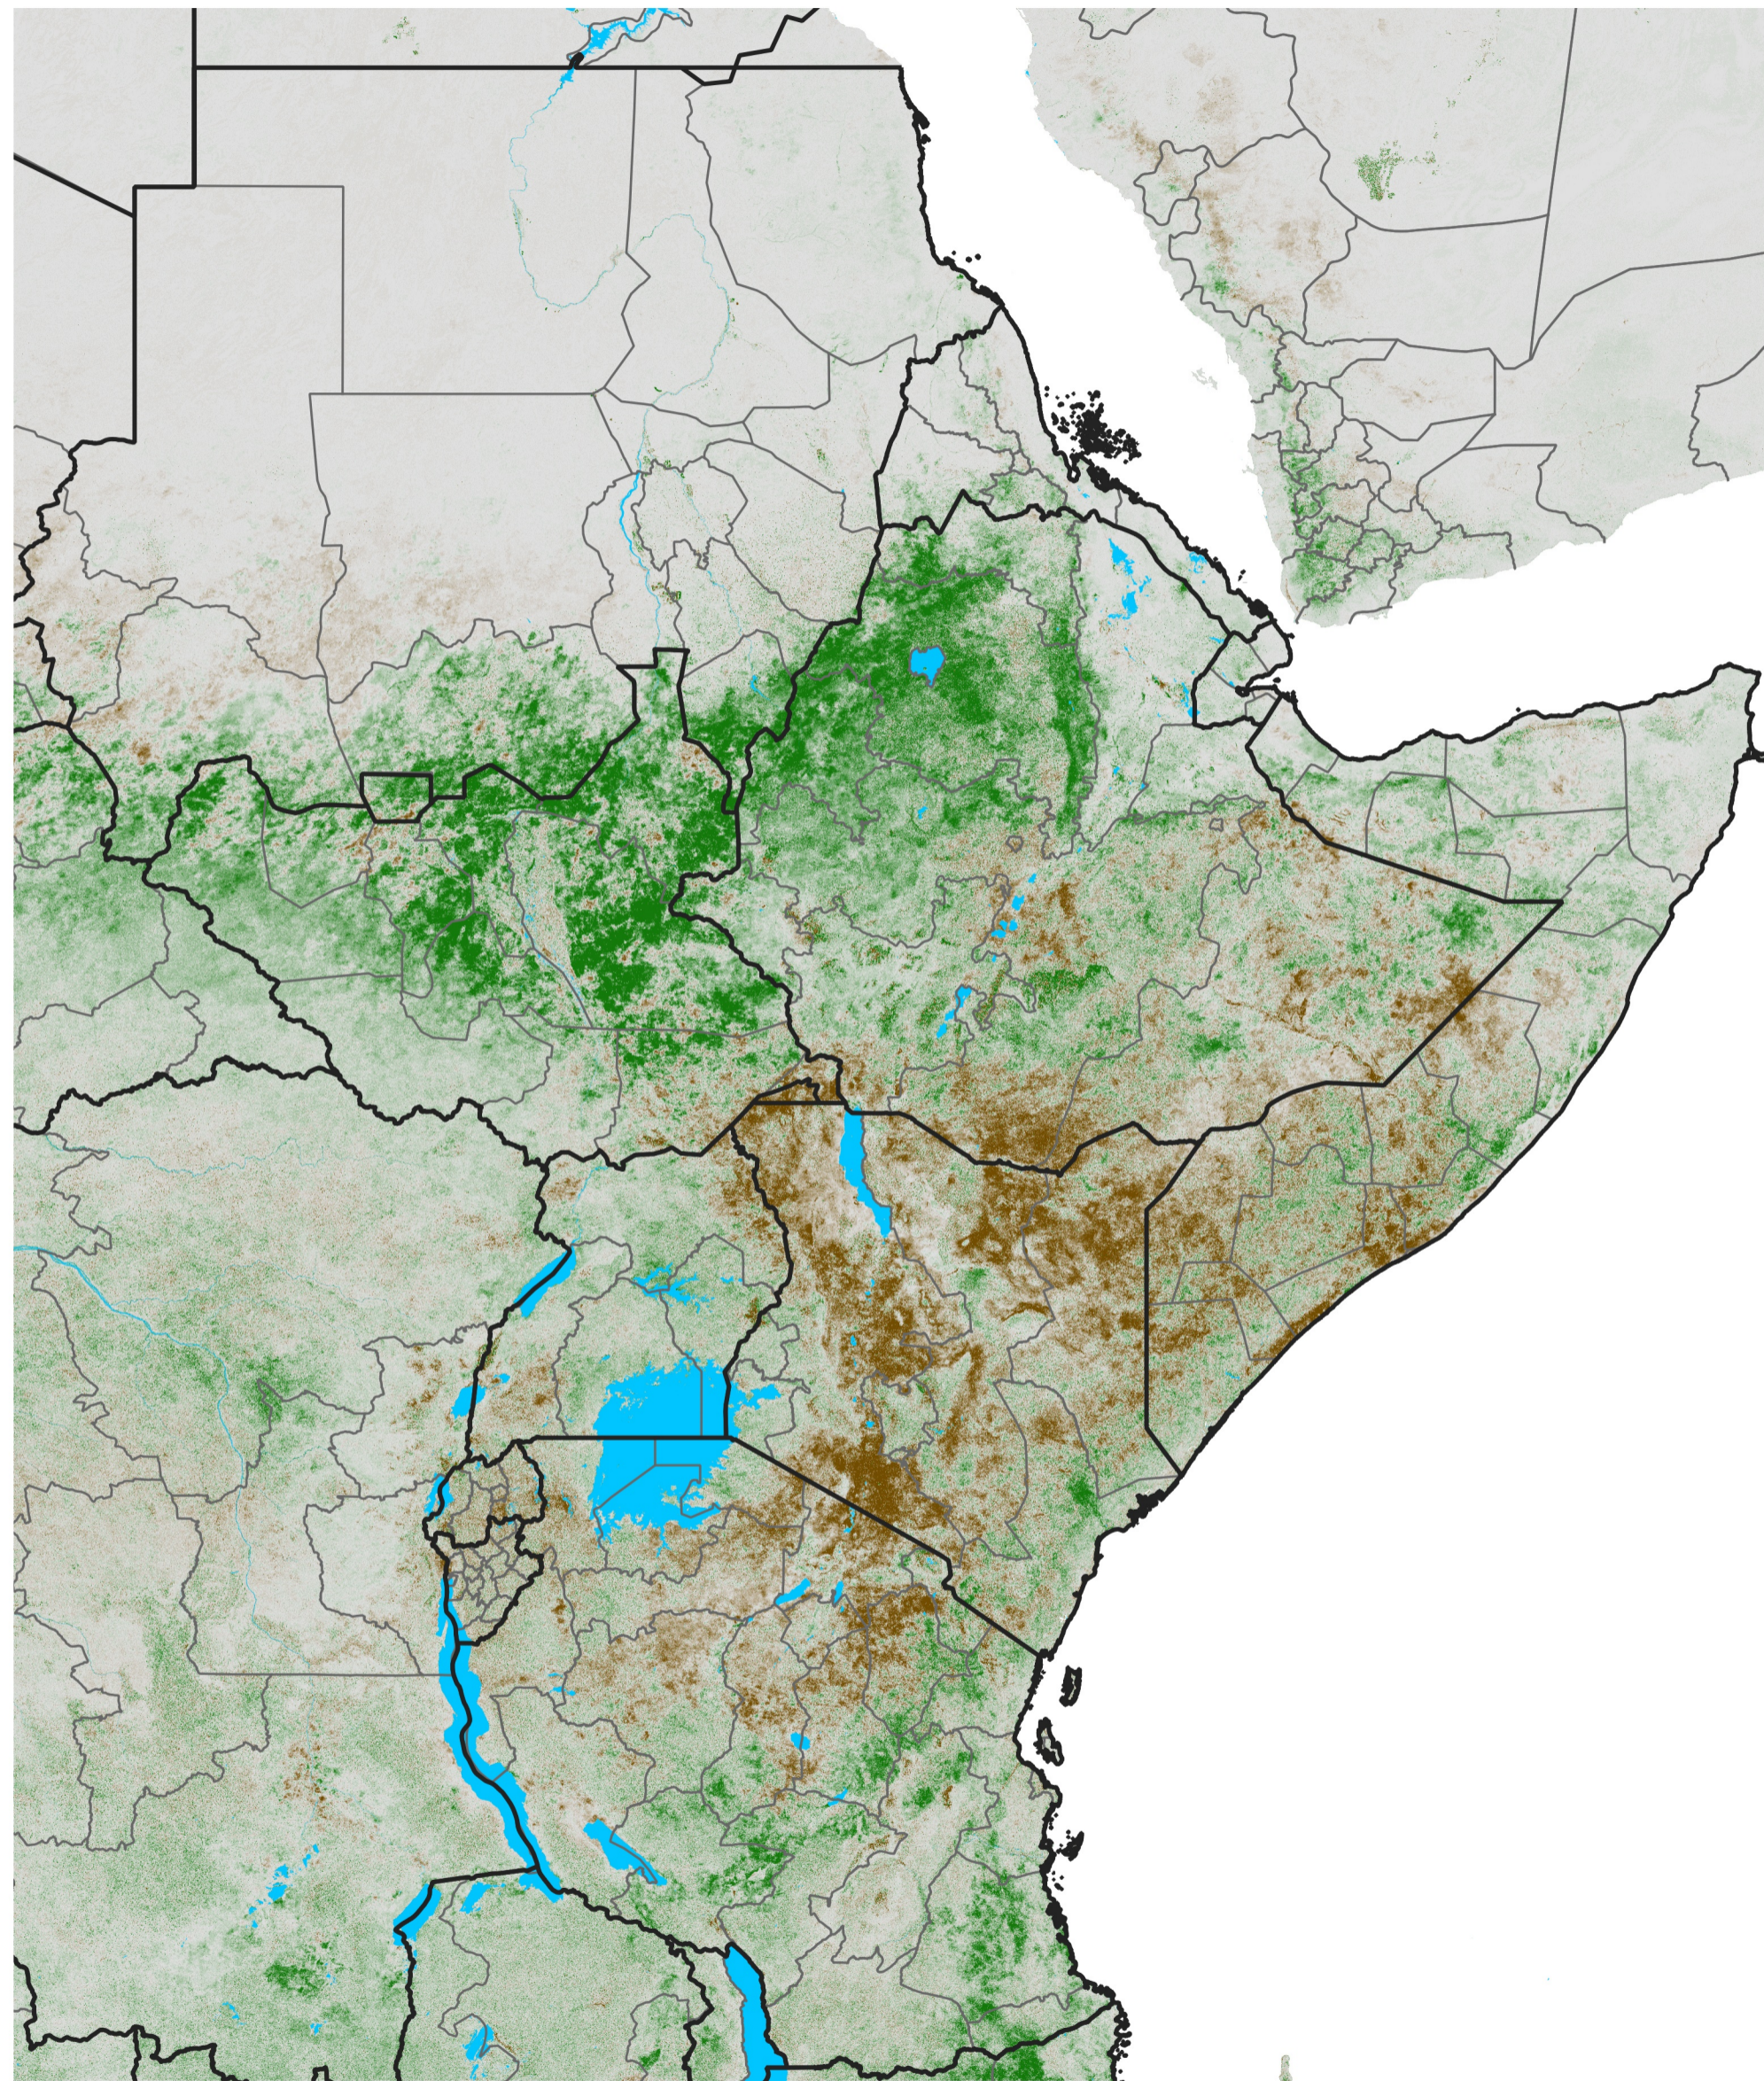

East Africa NDVI Difference

2014 minus 2013

Period 32 / Jun 01 - 10, 2014

NDVI Difference

< -0.3 -0.2 -0.1 -0.05 0.05 0.1 0.2 >0.3

Negative

No Difference

Positive