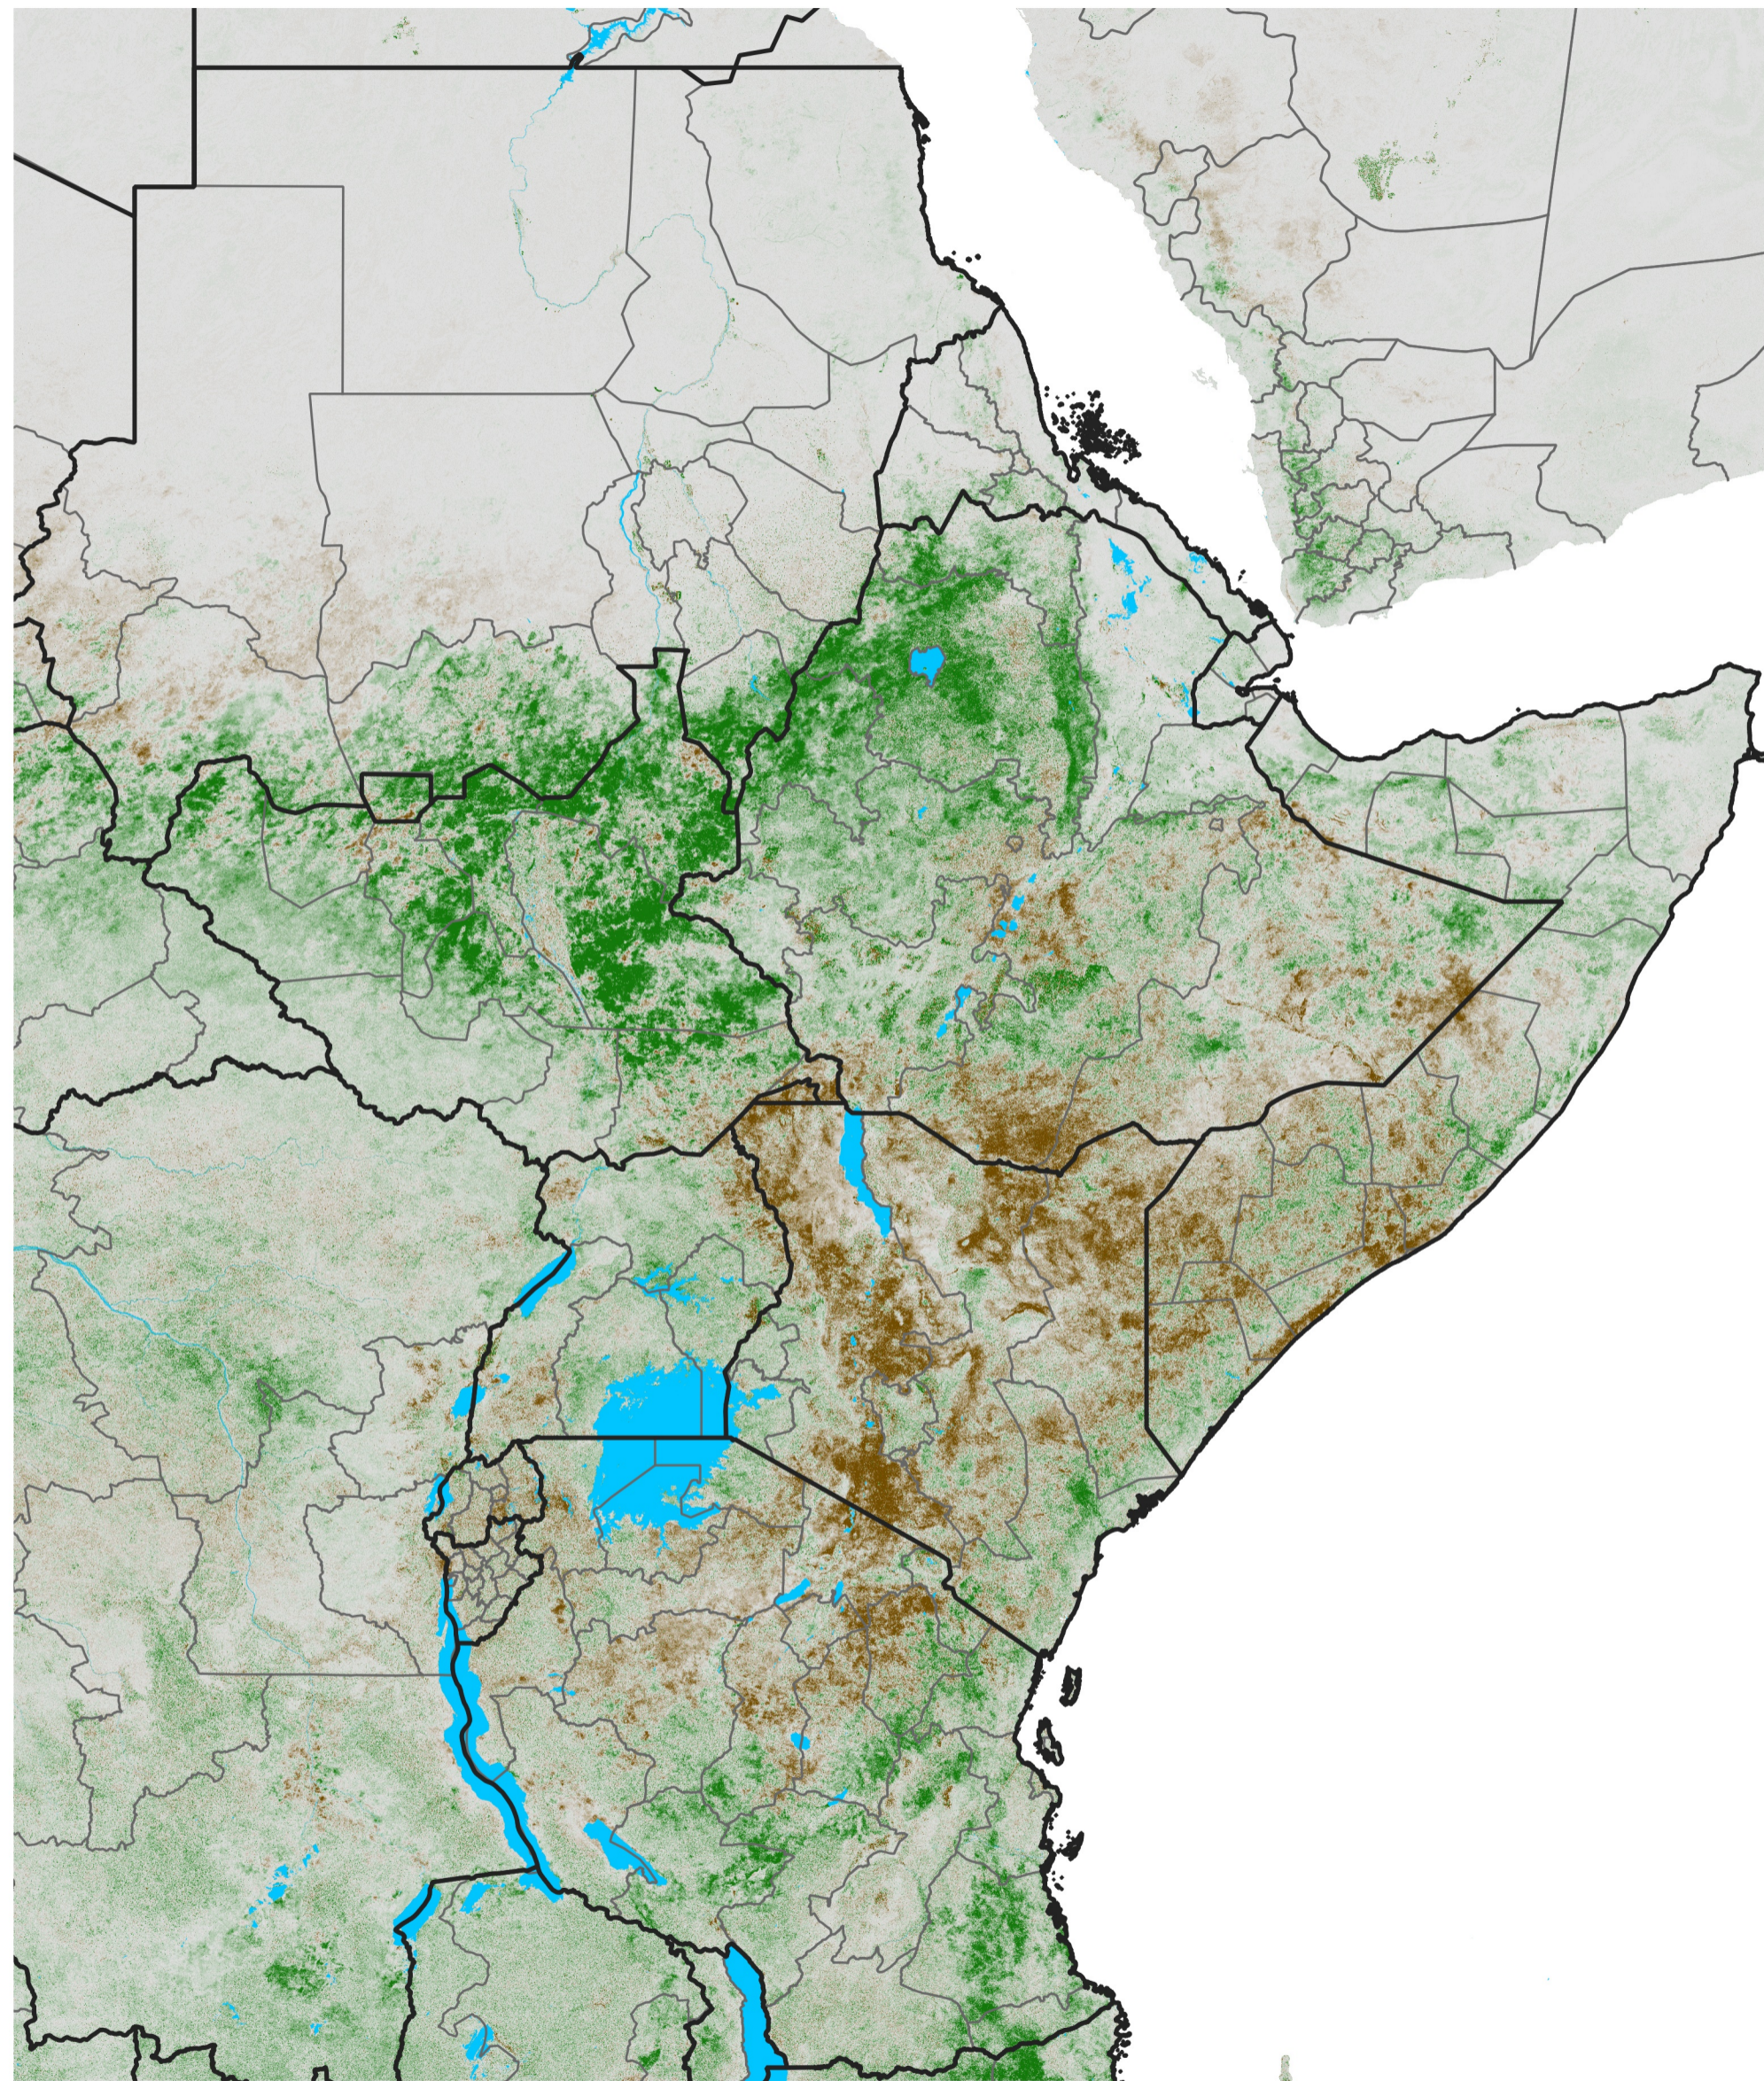

# East Africa NDVI Difference

2014 minus 2013

Period 33 / Jun 06 - 15, 2014

## NDVI Difference

< -0.3   -0.2   -0.1   -0.05   0.05   0.1   0.2   >0.3

Negative

No Difference

Positive