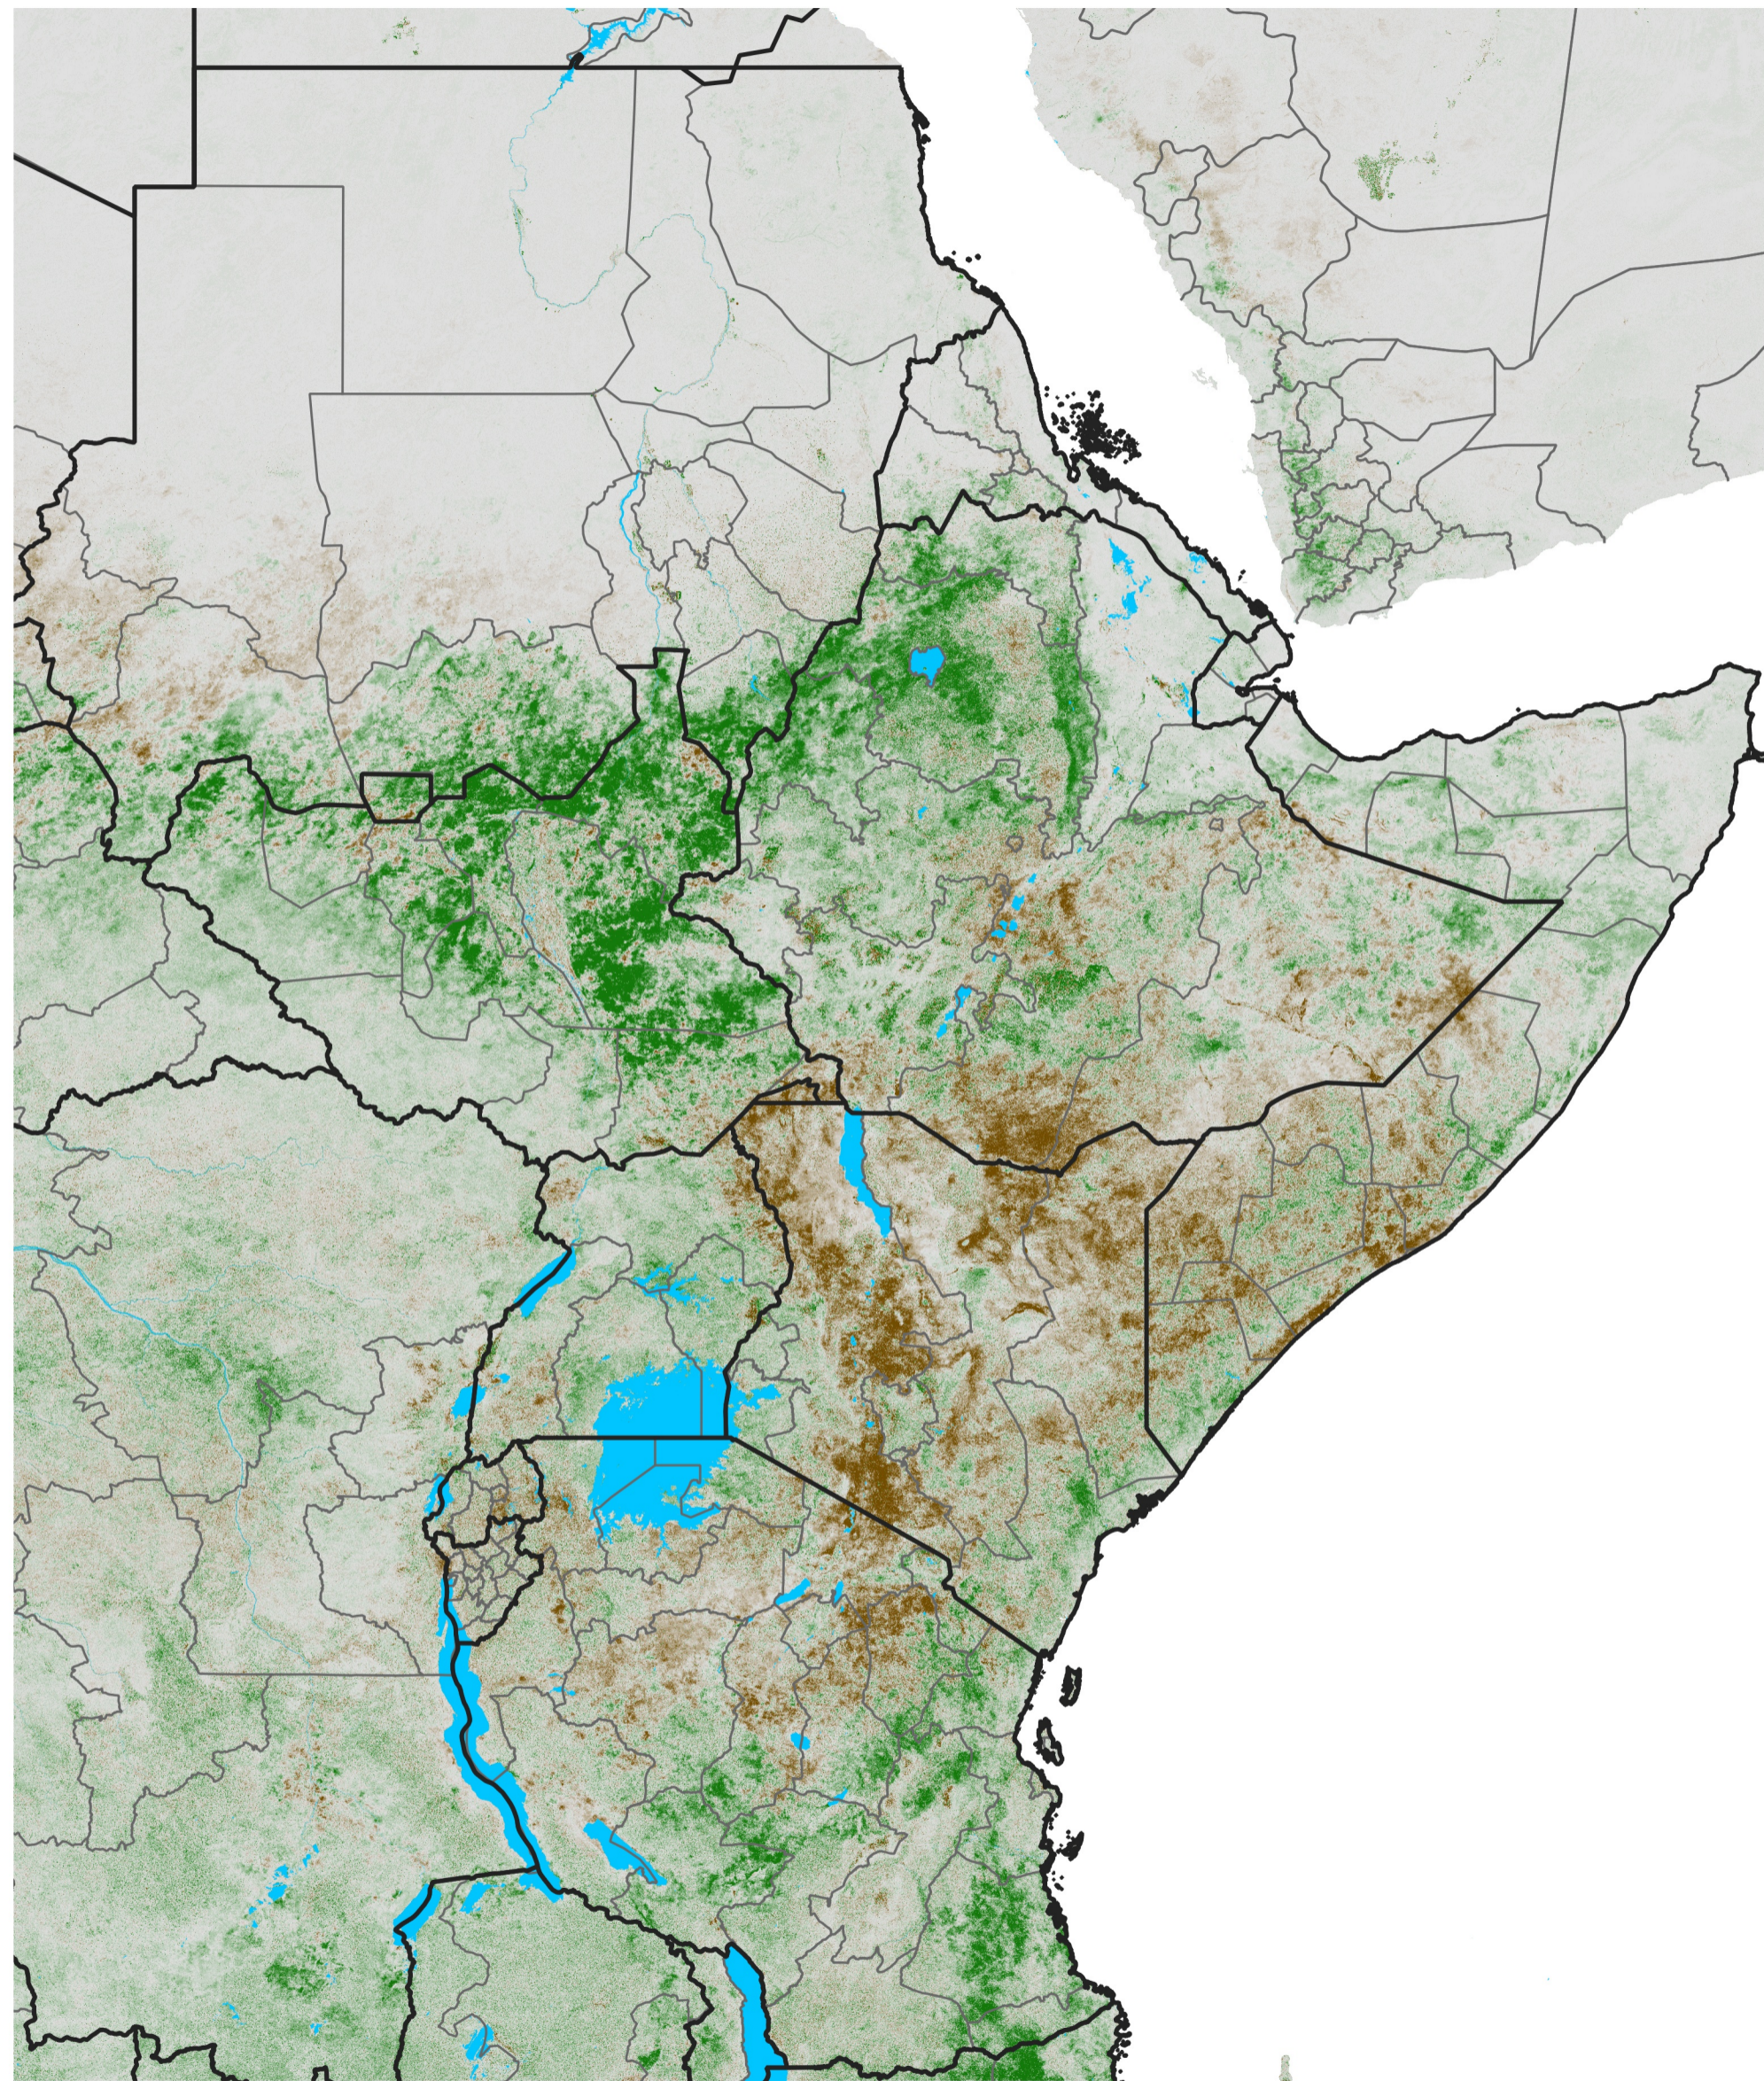

East Africa NDVI Difference

2014 minus 2013

Period 34 / Jun 11 - 20, 2014

NDVI Difference

< -0.3 -0.2 -0.1 -0.05 0.05 0.1 0.2 >0.3

Negative

No Difference

Positive