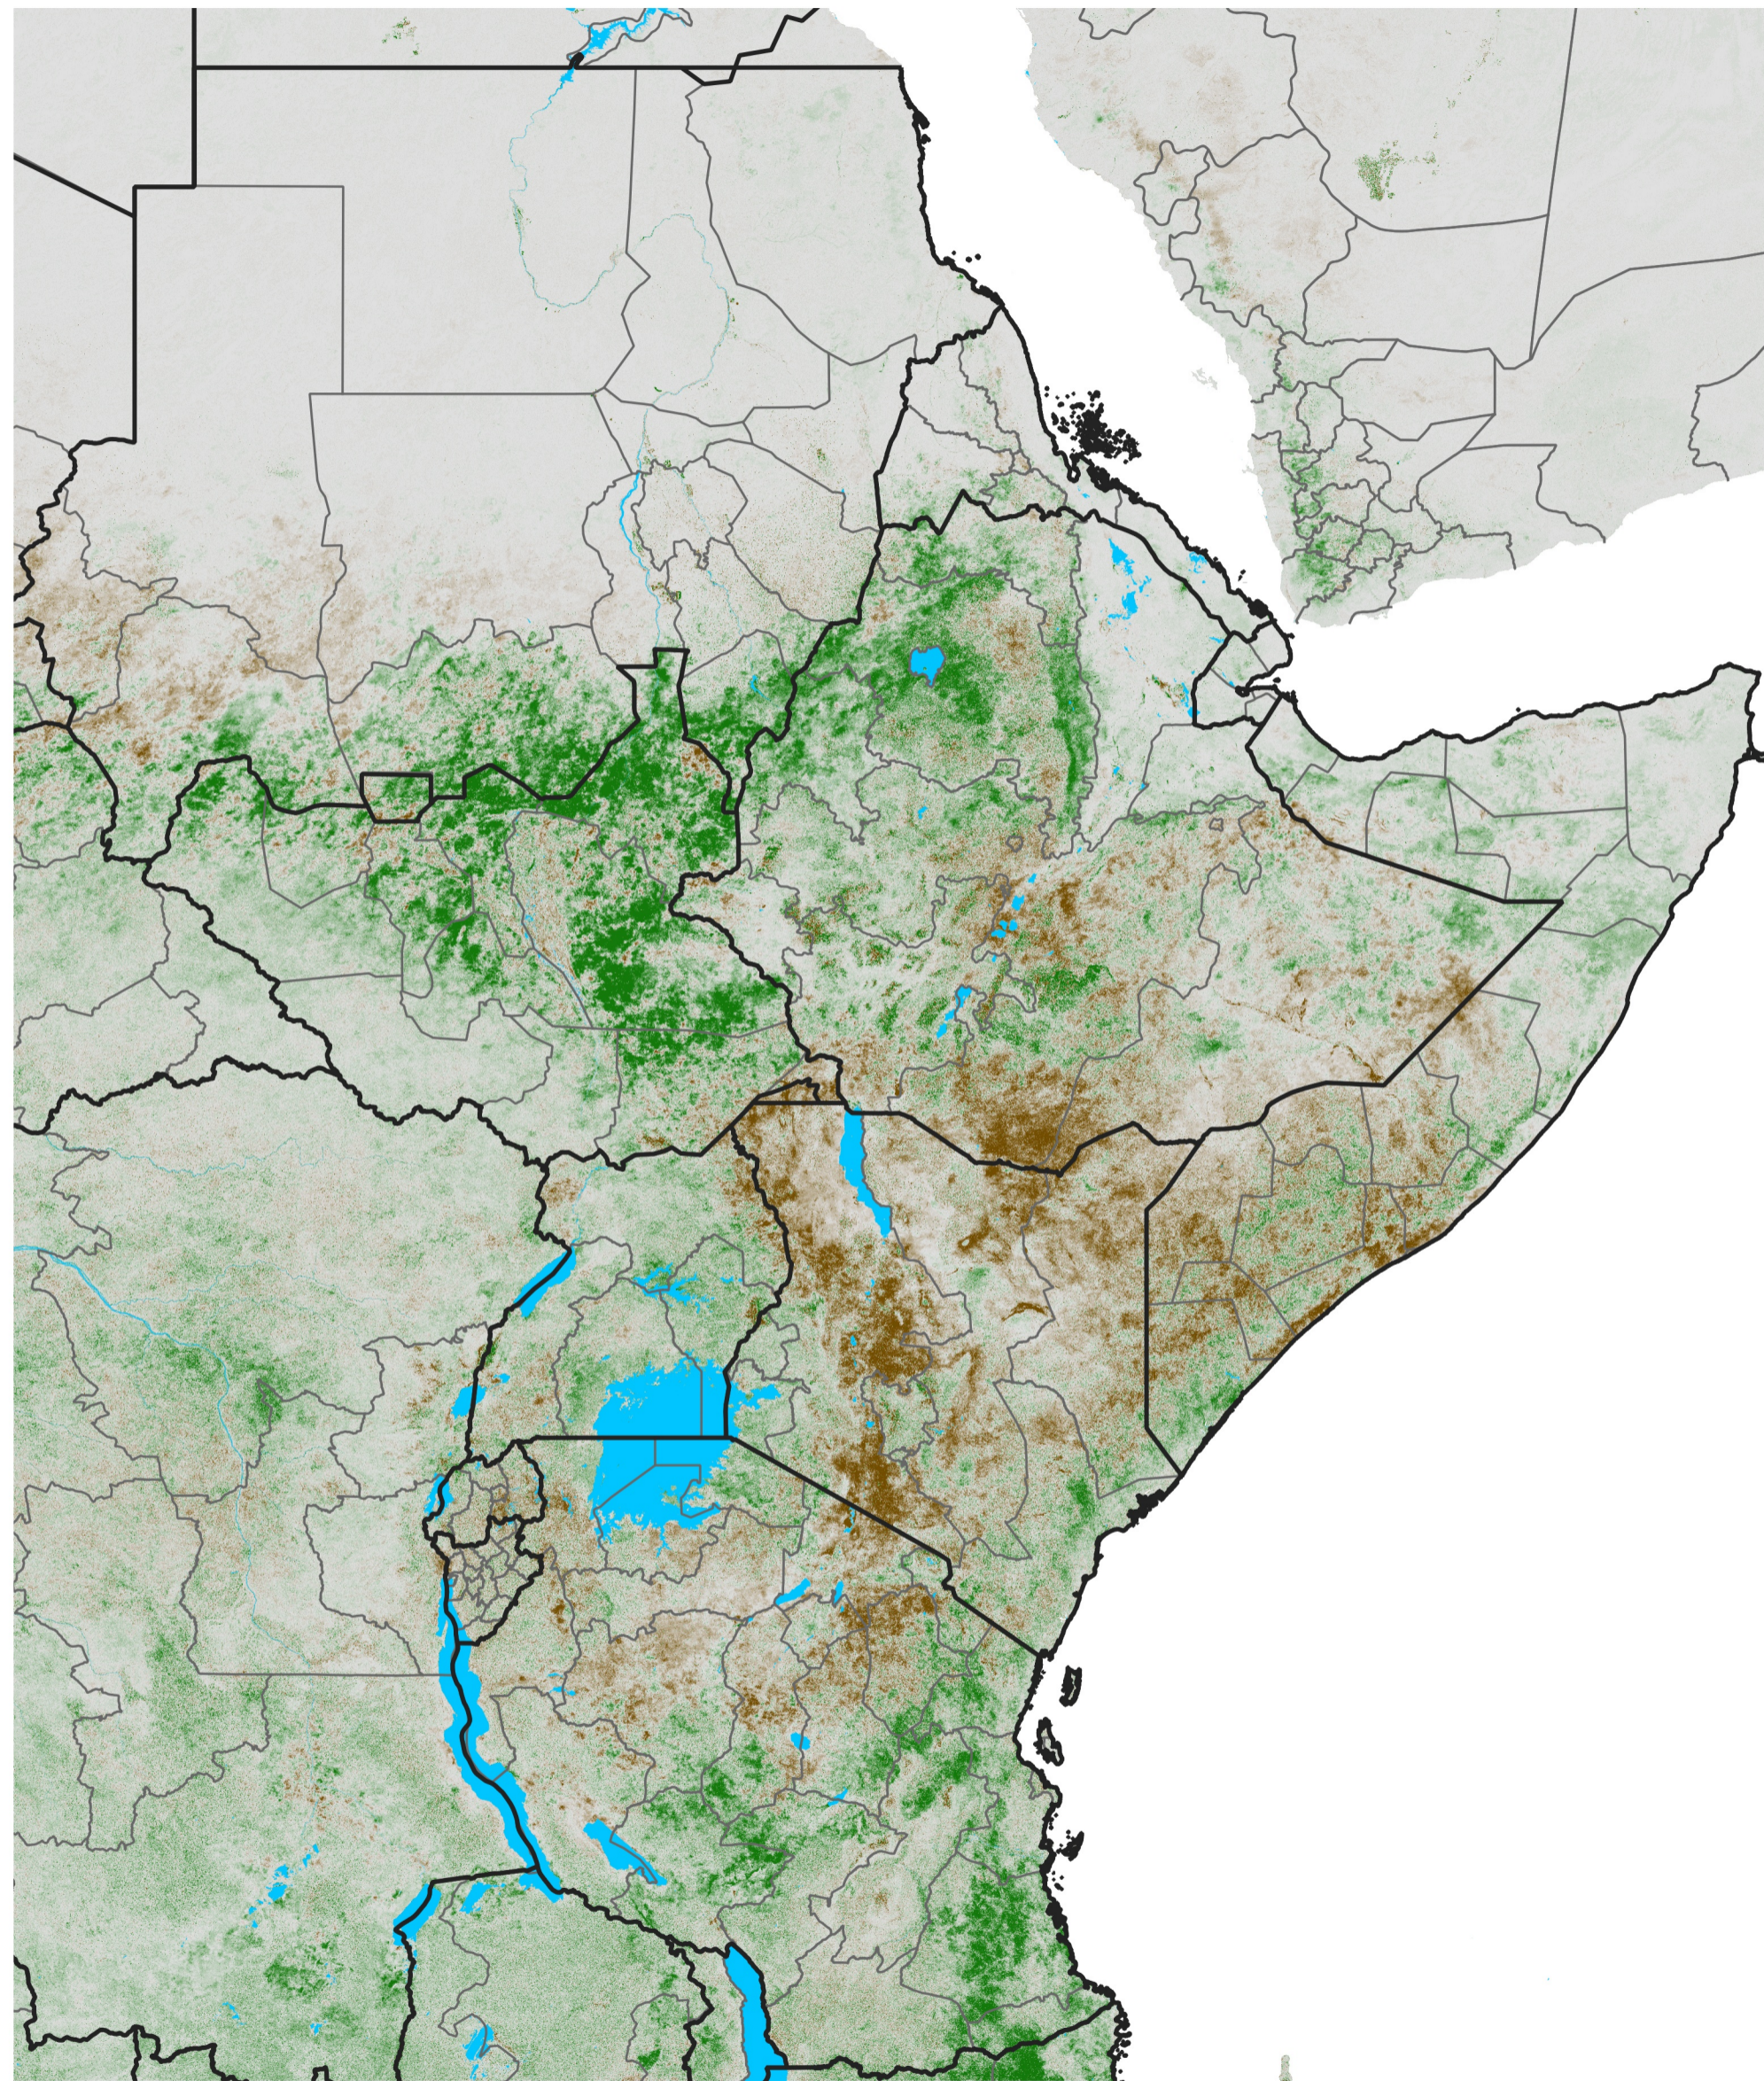

East Africa NDVI Difference

2014 minus 2013

Period 35 / Jun 16 - 25, 2014

NDVI Difference

< -0.3 -0.2 -0.1 -0.05 0.05 0.1 0.2 >0.3

Negative

No Difference

Positive