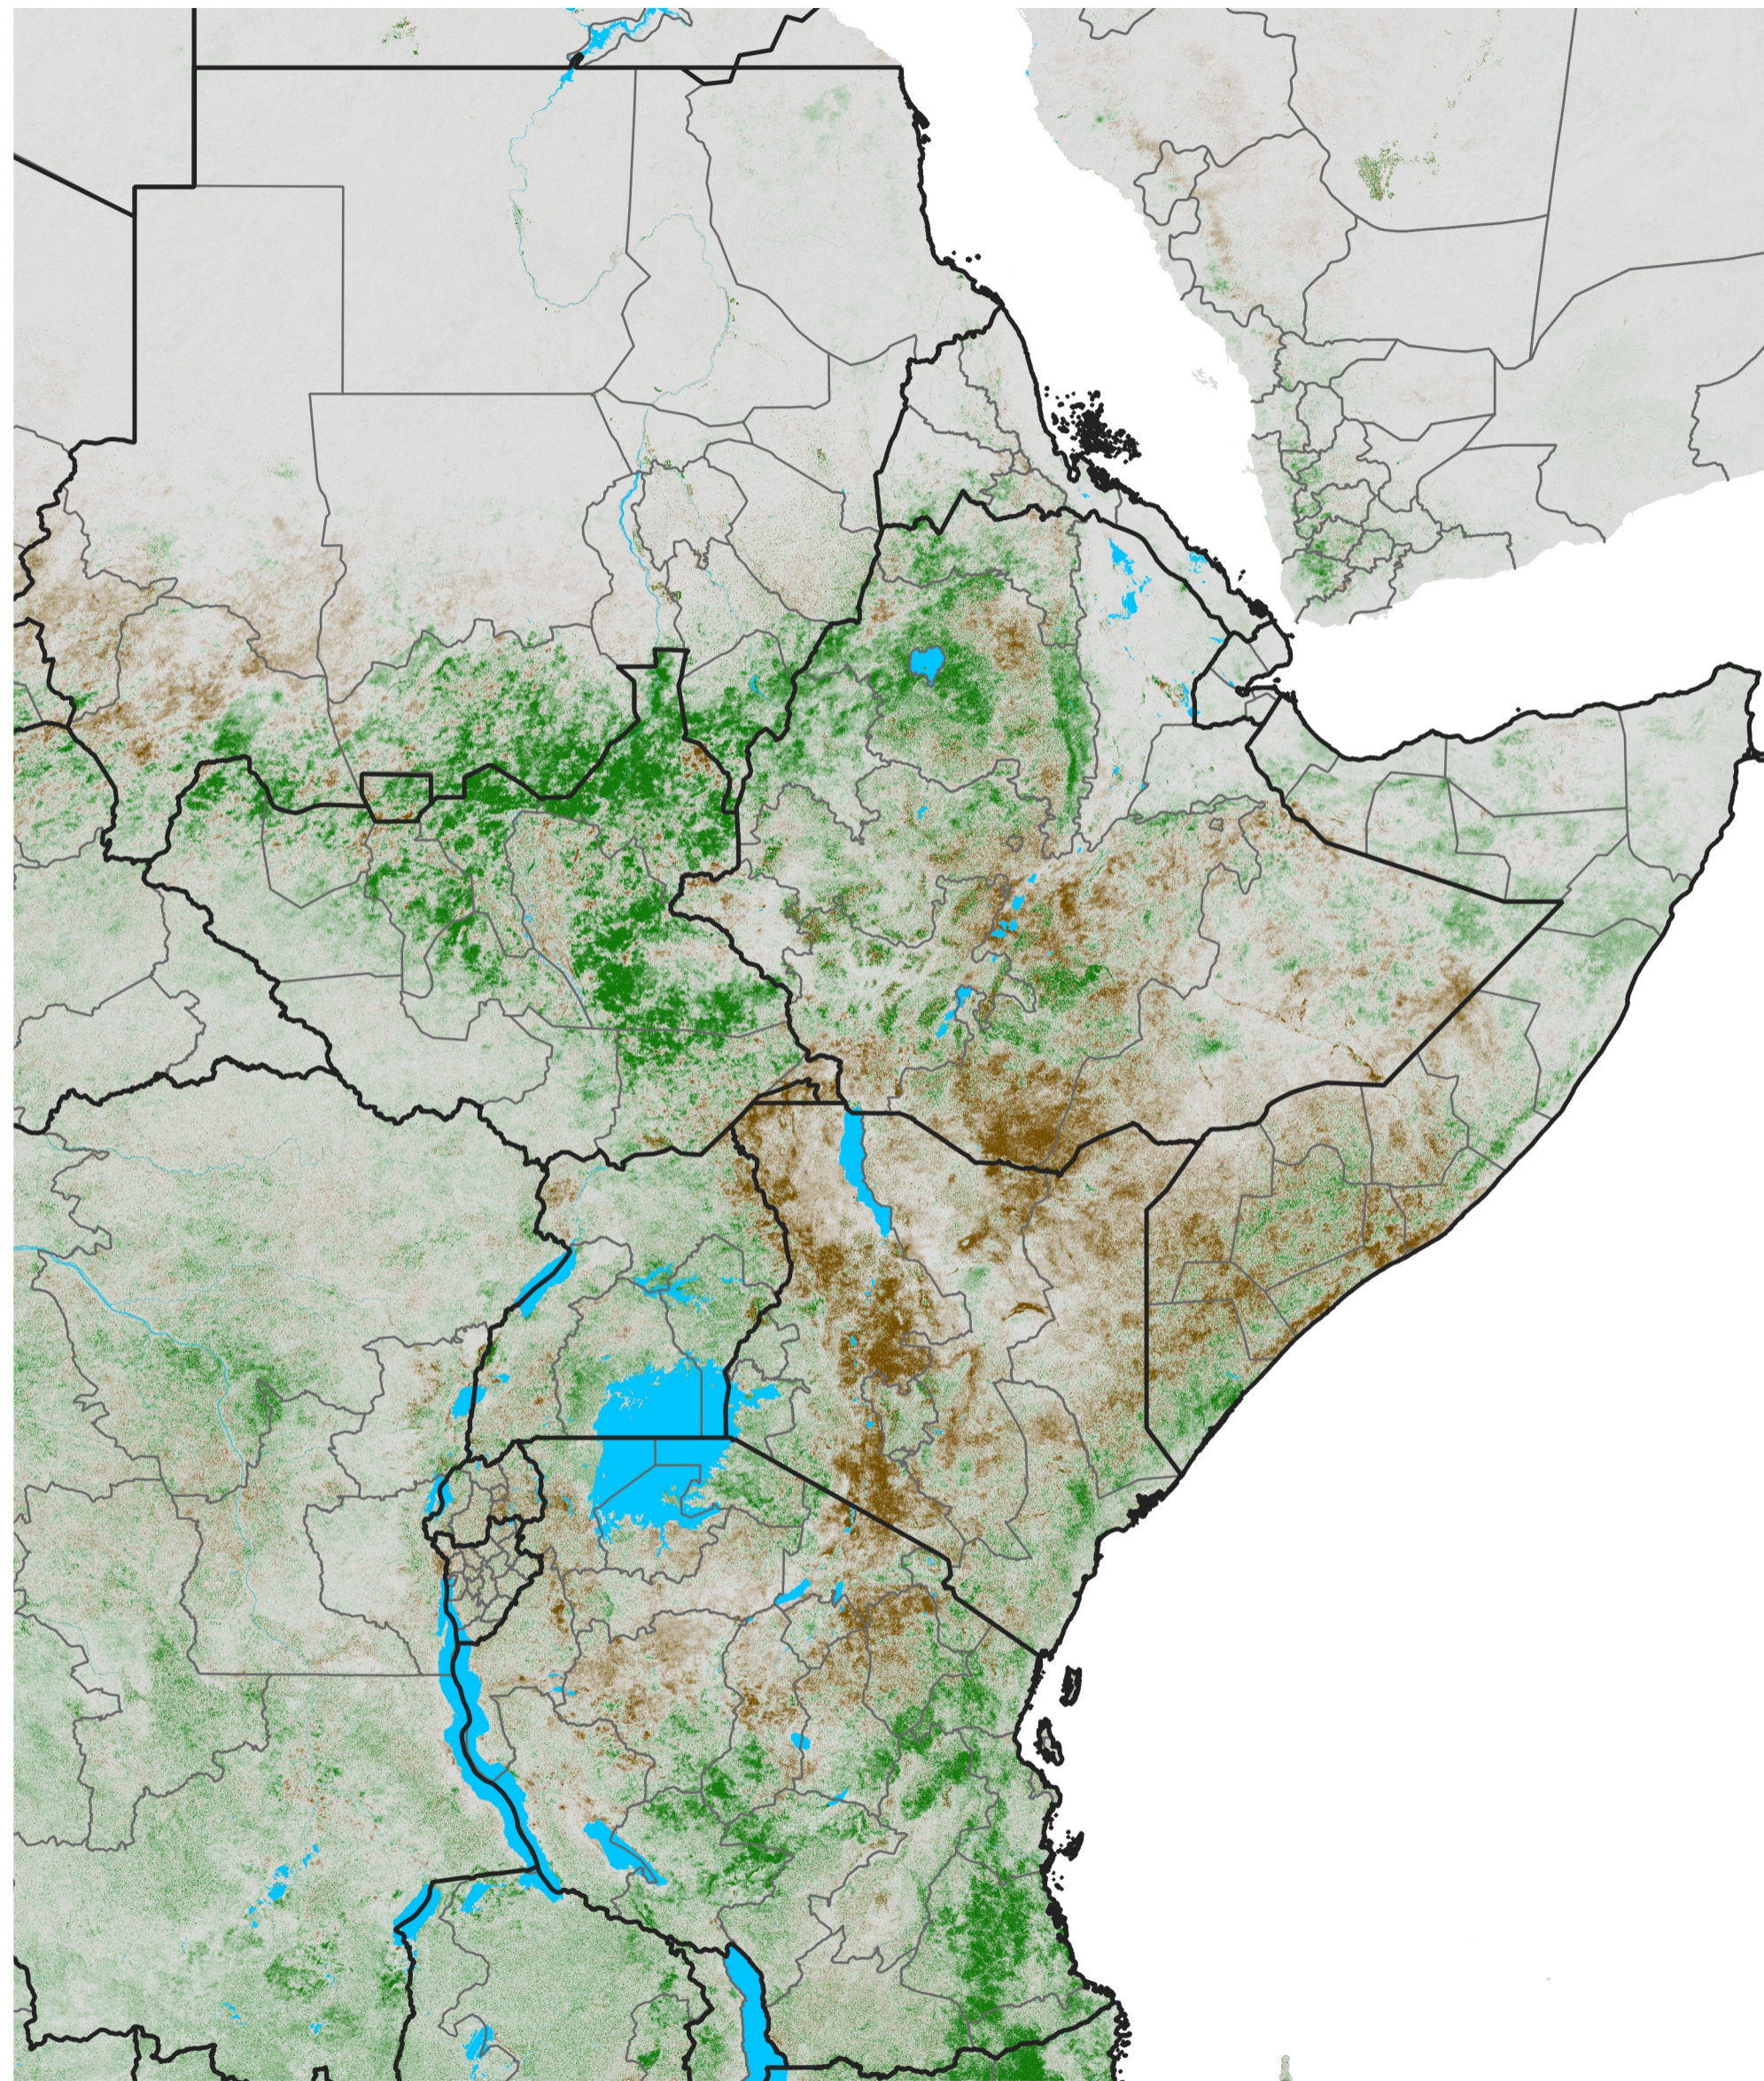

East Africa NDVI Difference

2014 minus 2013

Period 36 / Jun 21 - 30, 2014

NDVI Difference

< -0.3 -0.2 -0.1 -0.05 0.05 0.1 0.2 >0.3

Negative

No Difference

Positive